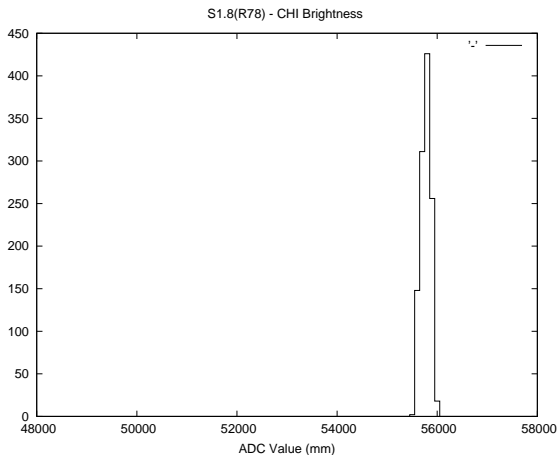

Target Performance Report - S1.8

Report Generated: April 16, 2014,

Last Actuation: 16/04/14 12:20:46

1 Operation Summary

	Last Shift	Total
Actuations:	1.2K	468.1K
Quadrature Count errors:	0	0
Fiber ADC errors:	0	0
BPS errors (during actuation):	0	0
(R78) Gaps > 3s & < 10s:	0	0
(R78) Gaps > 10s:	3	9
(R78) SP2 Corrections:	0	18
(R78) Capture Over/Under shoots:	0/0	503/204

2 Mechanical Performance

Starting position for the last 2000 actuations.

Starting position width over time.

Acceleration for the last 2000 actuations.

Acceleration over time. Normalised to a temperature 45C using the temperature data collected by the system.

3 Optical Performance

4 BPS Check