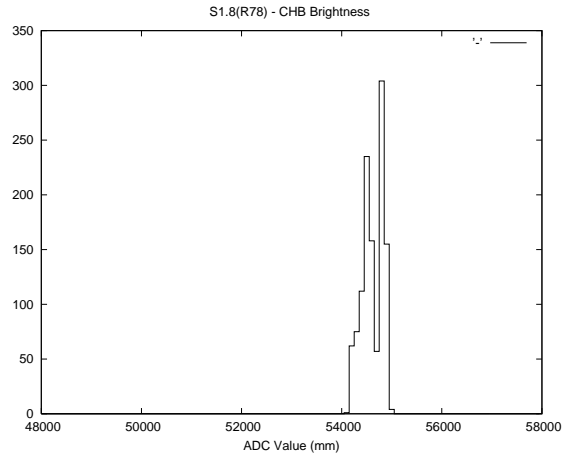

Target Performance Report - S1.8

Report Generated: April 16, 2014,

Last Actuation: 16/04/14 12:20:46

1 Operation Summary

	Last Shift	Total
Actuations:	1.2K	468.1K
Quadrature Count errors:	0	0
Fiber ADC errors:	0	0
BPS errors (during actuation):	0	0
(R78) Gaps > 3s & < 10s:	0	0
(R78) Gaps > 10s:	3	9
(R78) SP2 Corrections:	0	18
(R78) Capture Over/Under shoots:	0/0	503/204

2 Mechanical Performance

Starting position for the last 2000 actuations.

Starting position width over time.

Acceleration for the last 2000 actuations.

Acceleration over time. Normalised to a temperature 45C using the temperature data collected by the system.

3 Optical Performance

4 BPS Check