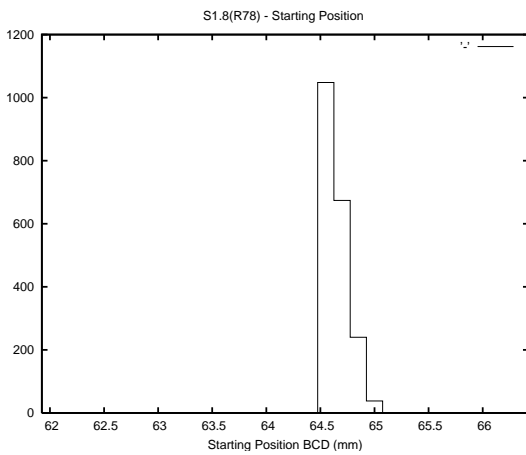

Target Performance Report - S1.8

Report Generated: April 16, 2014,

Last Actuation: 16/04/14 12:20:46

1 Operation Summary

	Last Shift	Total
Actuations:	1.2K	468.1K
Quadrature Count errors:	0	0
Fiber ADC errors:	0	0
BPS errors (during actuation):	0	0
(R78) Gaps > 3s & < 10s:	0	0
(R78) Gaps > 10s:	3	9
(R78) SP2 Corrections:	0	18
(R78) Capture Over/Under shoots:	0/0	503/204

2 Mechanical Performance

Starting position for the last 2000 actuations.

Starting position width over time.

Acceleration for the last 2000 actuations.

Acceleration over time. Normalised to a temperature 45C using the temperature data collected by the system.

3 Optical Performance

4 BPS Check