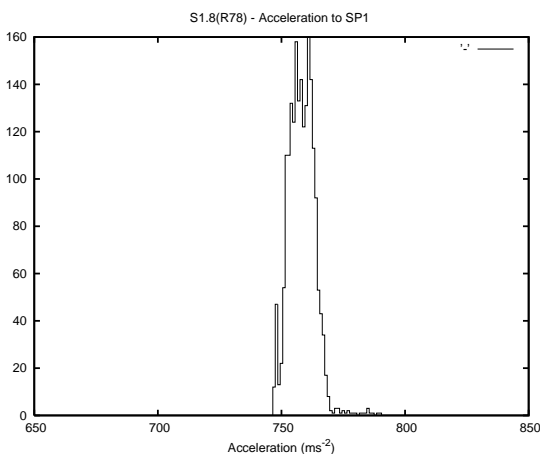

Target Performance Report - S1.8

Report Generated: April 16, 2014,

Last Actuation: 16/04/14 12:20:46

1 Operation Summary

	Last Shift	Total
Actuations:	1.2K	468.1K
Quadrature Count errors:	0	0
Fiber ADC errors:	0	0
BPS errors (during actuation):	0	0
(R78) Gaps > 3s & < 10s:	0	0
(R78) Gaps > 10s:	3	9
(R78) SP2 Corrections:	0	18
(R78) Capture Over/Under shoots:	0/0	503/204

2 Mechanical Performance

Starting position for the last 2000 actuations.

Starting position width over time.

Acceleration for the last 2000 actuations.

Acceleration over time. Normalised to a temperature 45C using the temperature data collected by the system.