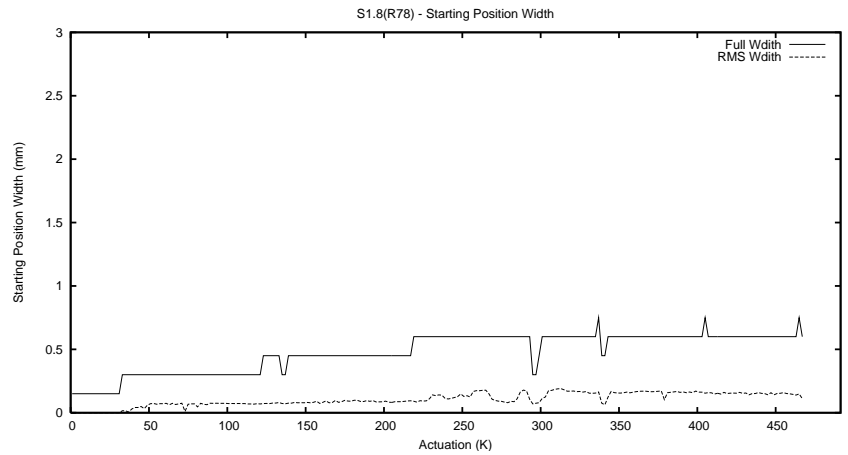

Target Performance Report - S1.8

Report Generated: April 16, 2014,

Last Actuation: 16/04/14 12:20:46

1 Operation Summary

	Last Shift	Total
Actuations:	1.2K	468.1K
Quadrature Count errors:	0	0
Fiber ADC errors:	0	0
BPS errors (during actuation):	0	0
(R78) Gaps > 3s & < 10s:	0	0
(R78) Gaps > 10s:	3	9
(R78) SP2 Corrections:	0	18
(R78) Capture Over/Under shoots:	0/0	503/204

2 Mechanical Performance

Starting position for the last 2000 actuations.

Starting position width over time.

Acceleration for the last 2000 actuations.

Acceleration over time. Normalised to a temperature 45C using the temperature data collected by the system.