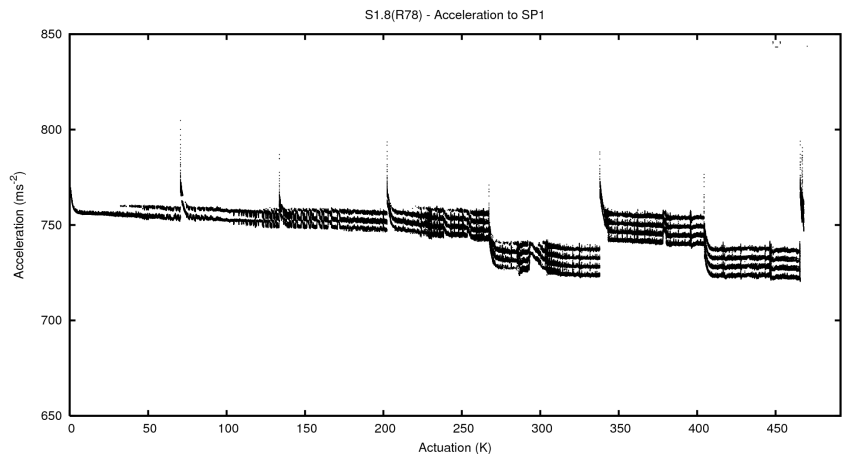

Target Performance Report - S1.8

Report Generated: April 16, 2014,

Last Actuation: 16/04/14 12:20:46

1 Operation Summary

	Last Shift	Total
Actuations:	1.2K	468.1K
Quadrature Count errors:	0	0
Fiber ADC errors:	0	0
BPS errors (during actuation):	0	0
(R78) Gaps > 3s & < 10s:	0	0
(R78) Gaps > 10s:	3	9
(R78) SP2 Corrections:	0	18
(R78) Capture Over/Under shoots:	0/0	503/204

2 Mechanical Performance

Starting position for the last 2000 actuations.

Starting position width over time.

Acceleration for the last 2000 actuations.

Acceleration over time. Normalised to a temperature 45C using the temperature data collected by the system.

3 Optical Performance

4 BPS Check