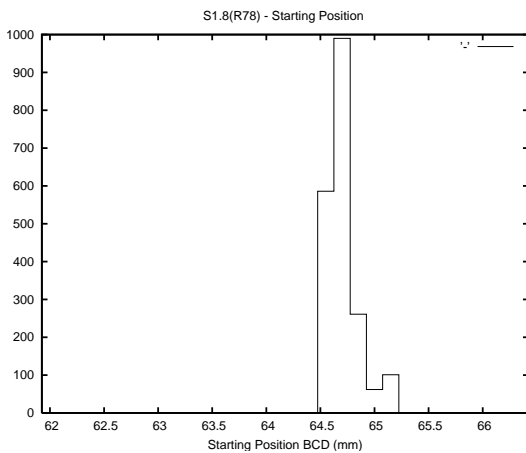

## 1 Operation Summary

	Last Shift	Total
Actuations:	1.2K	466.9K
Quadrature Count errors:	0	0
Fiber ADC errors:	0	0
BPS errors (during actuation):	0	0
(R78) Gaps > 3s & < 10s:	0	0
(R78) Gaps > 10s:	2	7
(R78) SP2 Corrections:	1	18
(R78) Capture Over/Under shoots:	0/1	503/204

## 2 Mechanical Performance

Starting position for the last 2000 actuations.

Starting position width over time.

Acceleration for the last 2000 actuations.

Acceleration over time. Normalised to a temperature 45C using the temperature data collected by the system.