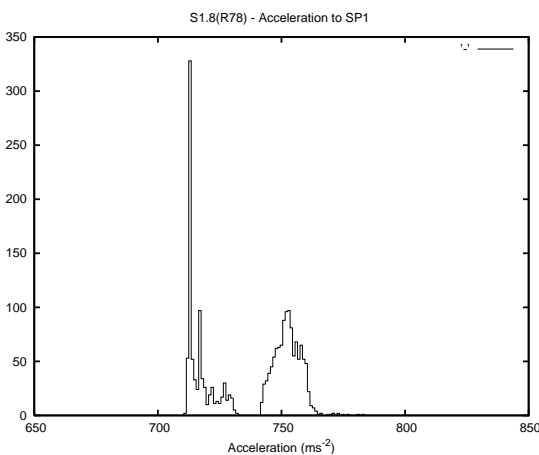

## 1 Operation Summary

	Last Shift	Total
Actuations:	1.2K	466.9K
Quadrature Count errors:	0	0
Fiber ADC errors:	0	0
BPS errors (during actuation):	0	0
(R78) Gaps > 3s & < 10s:	0	0
(R78) Gaps > 10s:	2	7
(R78) SP2 Corrections:	1	18
(R78) Capture Over/Under shoots:	0/1	503/204

## 2 Mechanical Performance

Starting position for the last 2000 actuations.

Starting position width over time.

Acceleration for the last 2000 actuations.

Acceleration over time. Normalised to a temperature 45C using the temperature data collected by the system.