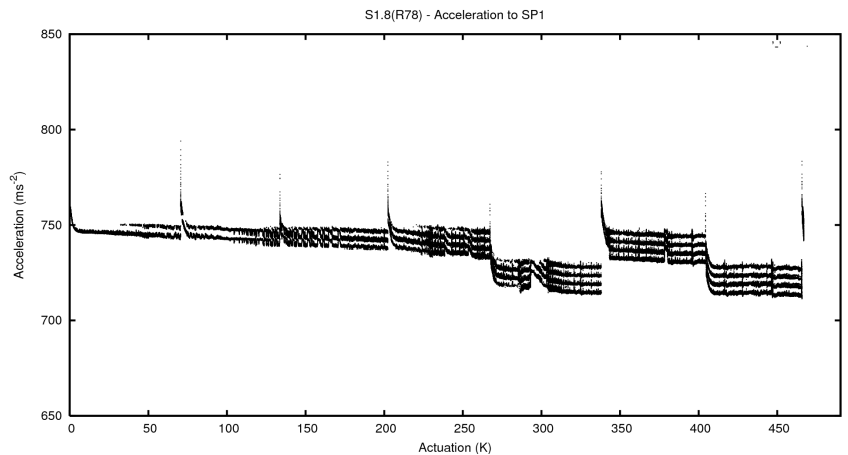

## 2 Mechanical Performance

Starting position for the last 2000 actuations.

Starting position width over time.

Acceleration for the last 2000 actuations.

Acceleration over time. Normalised to a temperature 45C using the temperature data collected by the system.

### 3 Optical Performance