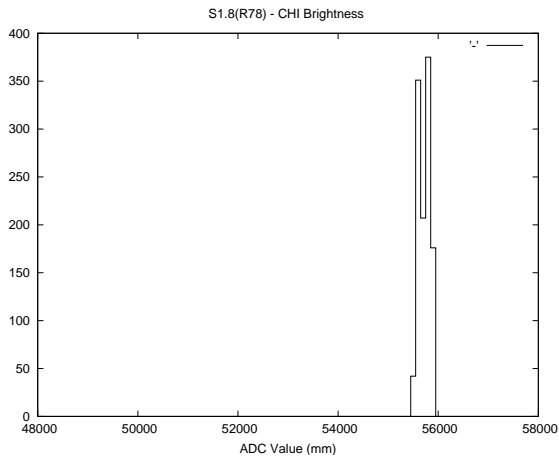

## 2 Mechanical Performance

Starting position for the last 2000 actuations.

Starting position width over time.

Acceleration for the last 2000 actuations.

Acceleration over time. Normalised to a temperature 45C using the temperature data collected by the system.

### 3 Optical Performance