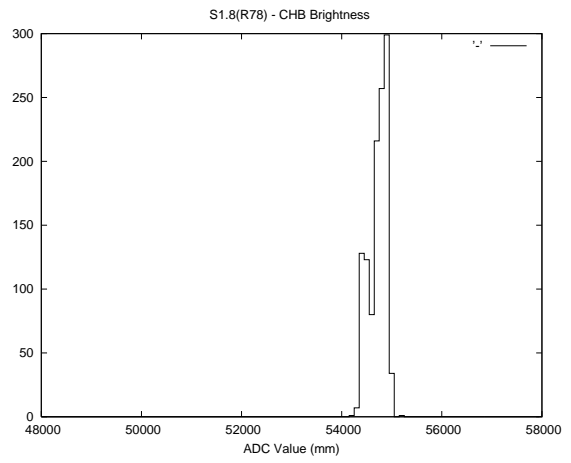

## 2 Mechanical Performance

Starting position for the last 2000 actuations.

Starting position width over time.

Acceleration for the last 2000 actuations.

Acceleration over time. Normalised to a temperature 45C using the temperature data collected by the system.

### 3 Optical Performance