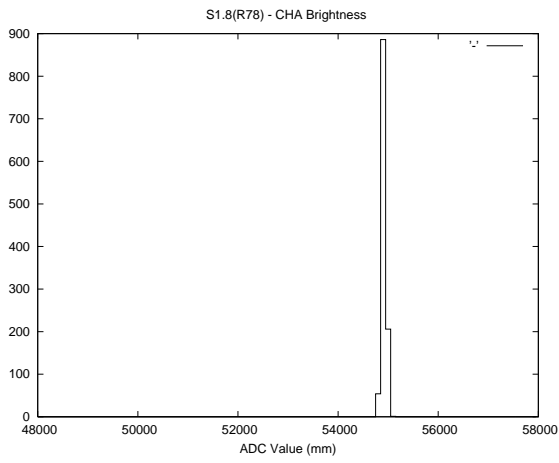

## 2 Mechanical Performance

Starting position for the last 2000 actuations.

Starting position width over time.

Acceleration for the last 2000 actuations.

Acceleration over time. Normalised to a temperature 45C using the temperature data collected by the system.

### 3 Optical Performance