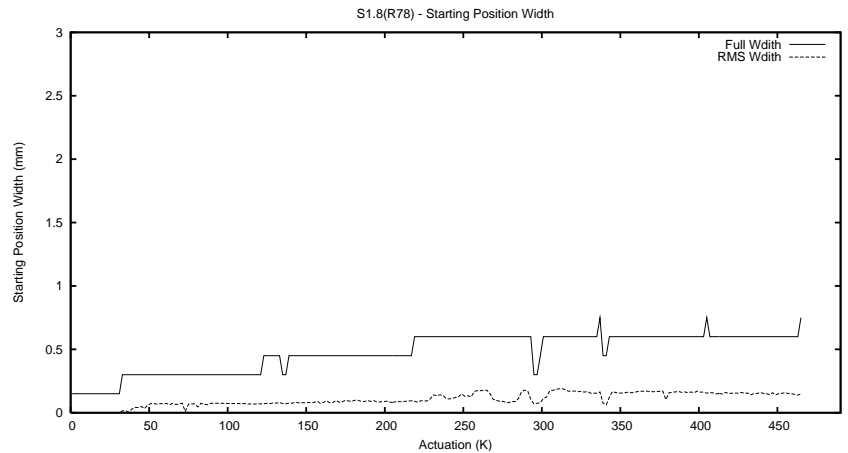

## 1 Operation Summary

	Last Shift	Total
Actuations:	1.2K	466.9K
Quadrature Count errors:	0	0
Fiber ADC errors:	0	0
BPS errors (during actuation):	0	0
(R78) Gaps > 3s & < 10s:	0	0
(R78) Gaps > 10s:	2	7
(R78) SP2 Corrections:	1	18
(R78) Capture Over/Under shoots:	0/1	503/204

## 2 Mechanical Performance

Starting position for the last 2000 actuations.

Starting position width over time.

Acceleration for the last 2000 actuations.

Acceleration over time. Normalised to a temperature 45C using the temperature data collected by the system.