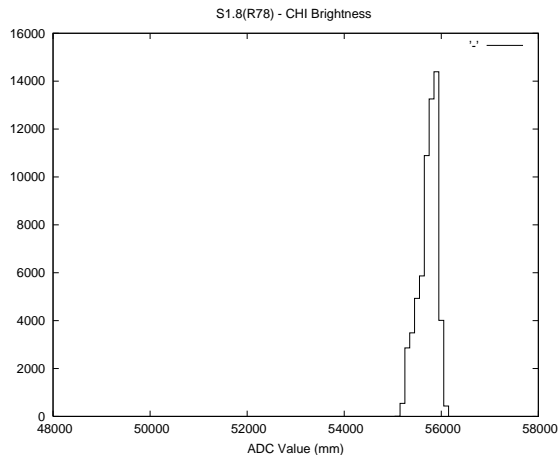

2 Mechanical Performance

Starting position for the last 2000 actuations.

Starting position width over time.

Acceleration for the last 2000 actuations.

Acceleration over time. Normalised to a temperature 45C using the temperature data collected by the system.

3 Optical Performance

4 BPS Check