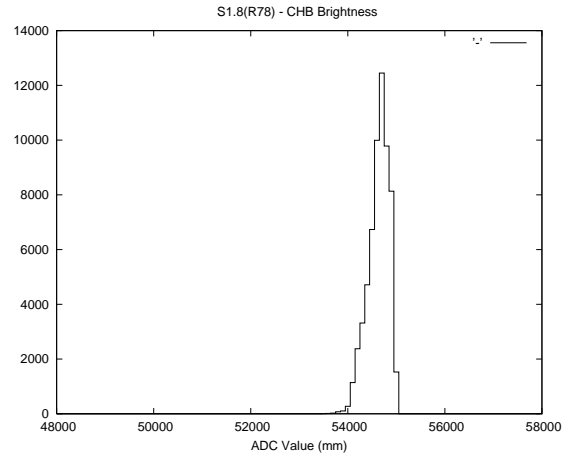

2 Mechanical Performance

Starting position for the last 2000 actuations.

Starting position width over time.

Acceleration for the last 2000 actuations.

Acceleration over time. Normalised to a temperature 45C using the temperature data collected by the system.

3 Optical Performance

4 BPS Check