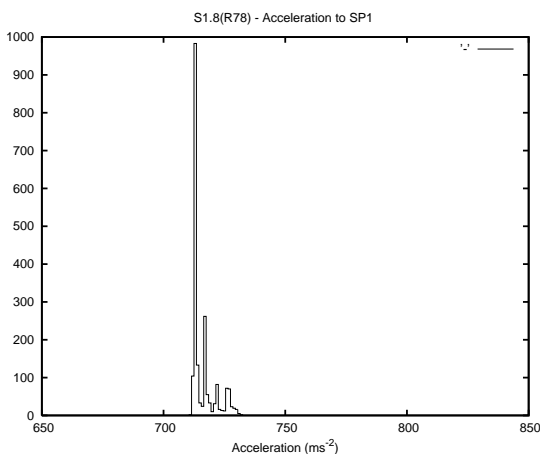

Target Performance Report - S1.8

Report Generated: April 16, 2014,

Last Actuation: 16/04/14 08:12:44

1 Operation Summary

	Last Shift	Total
Actuations:	61.3K	465.7K
Quadrature Count errors:	0	0
Fiber ADC errors:	0	0
BPS errors (during actuation):	0	0
(R78) Gaps > 3s & < 10s:	0	0
(R78) Gaps > 10s:	2	6
(R78) SP2 Corrections:	1	17
(R78) Capture Over/Under shoots:	10/1	503/204

2 Mechanical Performance

Starting position for the last 2000 actuations.

Starting position width over time.

Acceleration for the last 2000 actuations.

Acceleration over time. Normalised to a temperature 45C using the temperature data collected by the system.