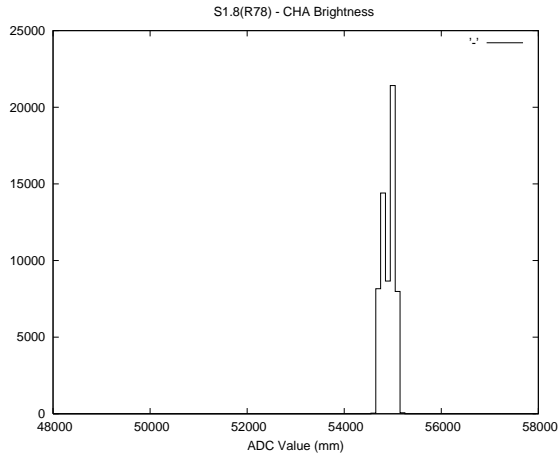

Target Performance Report - S1.8

Report Generated: April 16, 2014,

Last Actuation: 16/04/14 08:12:44

1 Operation Summary

	Last Shift	Total
Actuations:	61.3K	465.7K
Quadrature Count errors:	0	0
Fiber ADC errors:	0	0
BPS errors (during actuation):	0	0
(R78) Gaps > 3s & < 10s:	0	0
(R78) Gaps > 10s:	2	6
(R78) SP2 Corrections:	1	17
(R78) Capture Over/Under shoots:	10/1	503/204

2 Mechanical Performance

Starting position for the last 2000 actuations.

Starting position width over time.

Acceleration for the last 2000 actuations.

Acceleration over time. Normalised to a temperature 45C using the temperature data collected by the system.

3 Optical Performance

4 BPS Check