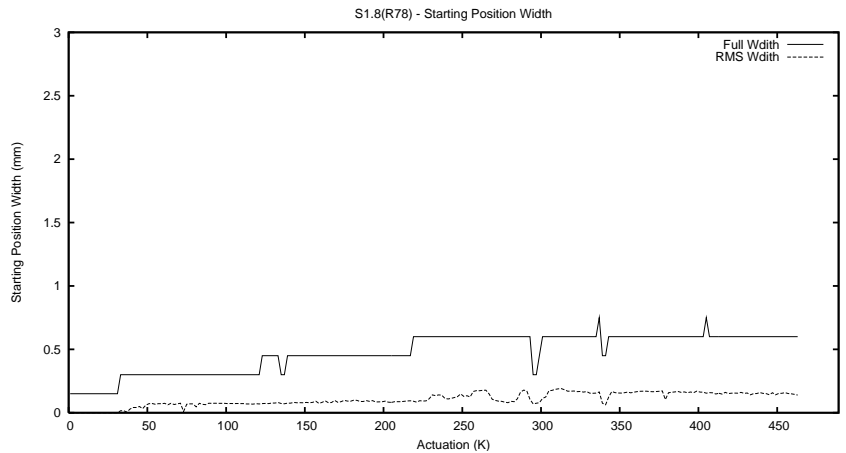

Target Performance Report - S1.8

Report Generated: April 16, 2014,

Last Actuation: 16/04/14 08:12:44

1 Operation Summary

	Last Shift	Total
Actuations:	61.3K	465.7K
Quadrature Count errors:	0	0
Fiber ADC errors:	0	0
BPS errors (during actuation):	0	0
(R78) Gaps > 3s & < 10s:	0	0
(R78) Gaps > 10s:	2	6
(R78) SP2 Corrections:	1	17
(R78) Capture Over/Under shoots:	10/1	503/204

2 Mechanical Performance

Starting position for the last 2000 actuations.

Starting position width over time.

Acceleration for the last 2000 actuations.

Acceleration over time. Normalised to a temperature 45C using the temperature data collected by the system.