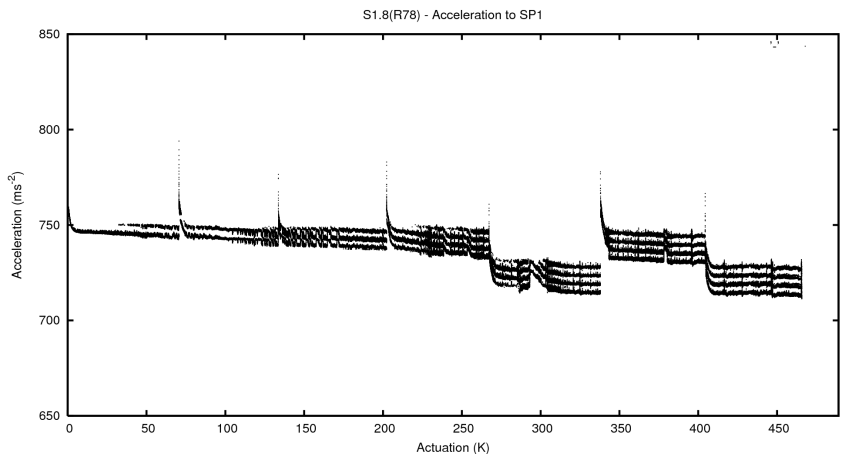

Target Performance Report - S1.8

Report Generated: April 16, 2014,

Last Actuation: 16/04/14 08:12:44

1 Operation Summary

	Last Shift	Total
Actuations:	61.3K	465.7K
Quadrature Count errors:	0	0
Fiber ADC errors:	0	0
BPS errors (during actuation):	0	0
(R78) Gaps > 3s & < 10s:	0	0
(R78) Gaps > 10s:	2	6
(R78) SP2 Corrections:	1	17
(R78) Capture Over/Under shoots:	10/1	503/204

2 Mechanical Performance

Starting position for the last 2000 actuations.

Starting position width over time.

Acceleration for the last 2000 actuations.

Acceleration over time. Normalised to a temperature 45C using the temperature data collected by the system.

3 Optical Performance

4 BPS Check