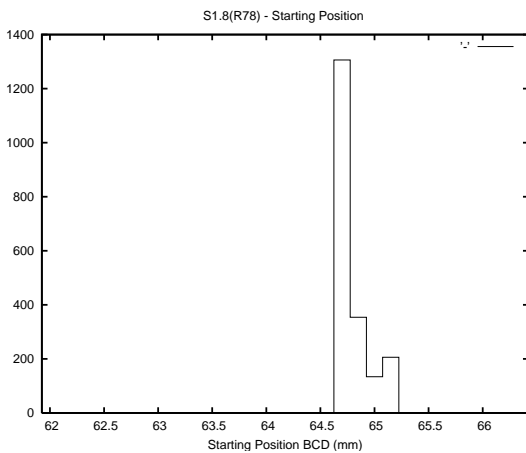

Target Performance Report - S1.8

Report Generated: April 16, 2014,

Last Actuation: 16/04/14 08:12:44

1 Operation Summary

	Last Shift	Total
Actuations:	61.3K	465.7K
Quadrature Count errors:	0	0
Fiber ADC errors:	0	0
BPS errors (during actuation):	0	0
(R78) Gaps > 3s & < 10s:	0	0
(R78) Gaps > 10s:	2	6
(R78) SP2 Corrections:	1	17
(R78) Capture Over/Under shoots:	10/1	503/204

2 Mechanical Performance

Starting position for the last 2000 actuations.

Starting position width over time.

Acceleration for the last 2000 actuations.

Acceleration over time. Normalised to a temperature 45C using the temperature data collected by the system.

3 Optical Performance

4 BPS Check