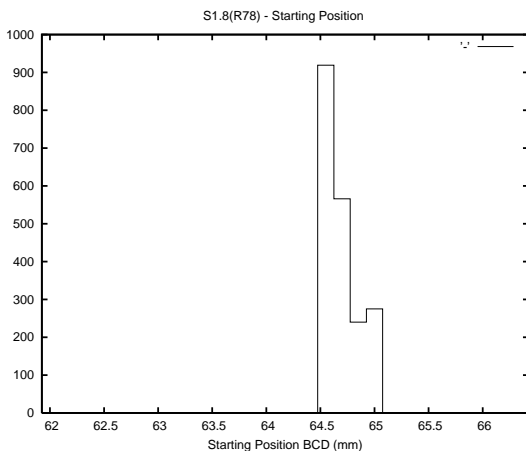

Target Performance Report - S1.8

Report Generated: April 15, 2014,

Last Actuation: 15/04/14 10:45:48

1 Operation Summary

	Last Shift	Total
Actuations:	66.4K	404.4K
Quadrature Count errors:	0	0
Fiber ADC errors:	0	0
BPS errors (during actuation):	0	0
(R78) Gaps > 3s & < 10s:	0	0
(R78) Gaps > 10s:	2	5
(R78) SP2 Corrections:	3	16
(R78) Capture Over/Under shoots:	16/45	493/203

2 Mechanical Performance

Starting position for the last 2000 actuations.

Starting position width over time.

Acceleration for the last 2000 actuations.

Acceleration over time. Normalised to a temperature 45C using the temperature data collected by the system.

3 Optical Performance

4 BPS Check