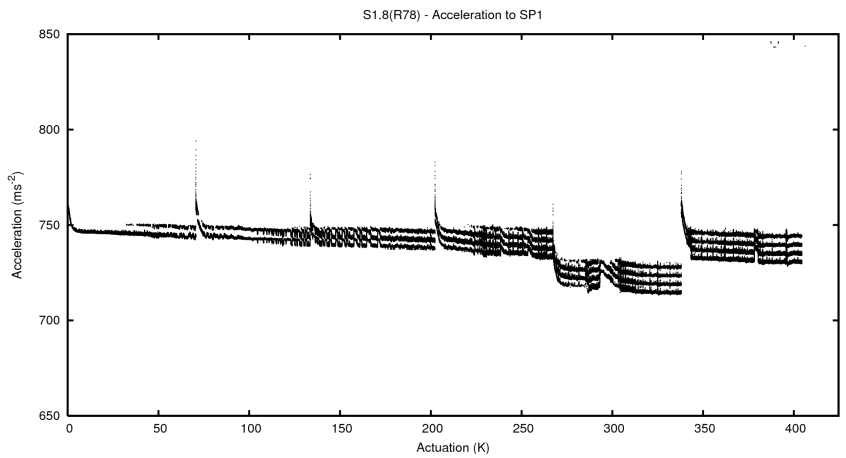

Target Performance Report - S1.8

Report Generated: April 15, 2014,

Last Actuation: 15/04/14 10:45:48

1 Operation Summary

	Last Shift	Total
Actuations:	66.4K	404.4K
Quadrature Count errors:	0	0
Fiber ADC errors:	0	0
BPS errors (during actuation):	0	0
(R78) Gaps > 3s & < 10s:	0	0
(R78) Gaps > 10s:	2	5
(R78) SP2 Corrections:	3	16
(R78) Capture Over/Under shoots:	16/45	493/203

2 Mechanical Performance

Starting position for the last 2000 actuations.

Starting position width over time.

Acceleration for the last 2000 actuations.

Acceleration over time. Normalised to a temperature 45C using the temperature data collected by the system.

3 Optical Performance

4 BPS Check