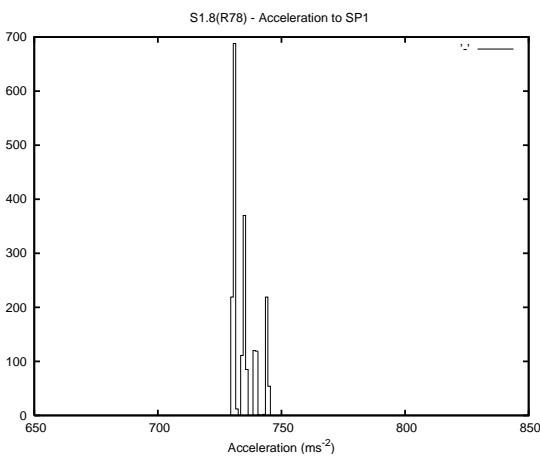

Target Performance Report - S1.8

Report Generated: April 15, 2014,

Last Actuation: 15/04/14 10:45:48

1 Operation Summary

	Last Shift	Total
Actuations:	66.4K	404.4K
Quadrature Count errors:	0	0
Fiber ADC errors:	0	0
BPS errors (during actuation):	0	0
(R78) Gaps > 3s & < 10s:	0	0
(R78) Gaps > 10s:	2	5
(R78) SP2 Corrections:	3	16
(R78) Capture Over/Under shoots:	16/45	493/203

2 Mechanical Performance

Starting position for the last 2000 actuations.

Starting position width over time.

Acceleration for the last 2000 actuations.

Acceleration over time. Normalised to a temperature 45C using the temperature data collected by the system.