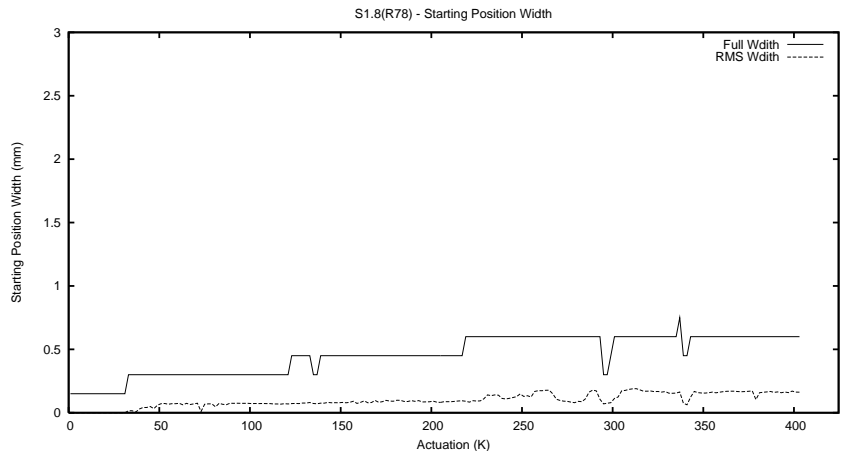

Target Performance Report - S1.8

Report Generated: April 15, 2014,

Last Actuation: 15/04/14 10:45:48

1 Operation Summary

	Last Shift	Total
Actuations:	66.4K	404.4K
Quadrature Count errors:	0	0
Fiber ADC errors:	0	0
BPS errors (during actuation):	0	0
(R78) Gaps > 3s & < 10s:	0	0
(R78) Gaps > 10s:	2	5
(R78) SP2 Corrections:	3	16
(R78) Capture Over/Under shoots:	16/45	493/203

2 Mechanical Performance

Starting position for the last 2000 actuations.

Starting position width over time.

Acceleration for the last 2000 actuations.

Acceleration over time. Normalised to a temperature 45C using the temperature data collected by the system.