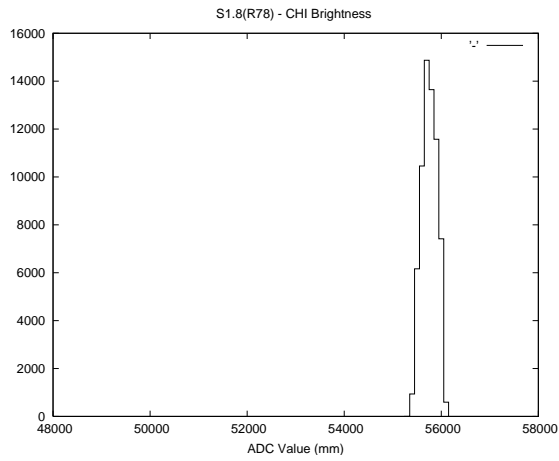

2 Mechanical Performance

Starting position for the last 2000 actuations.

Starting position width over time.

Acceleration for the last 2000 actuations.

Acceleration over time. Normalised to a temperature 45C using the temperature data collected by the system.

3 Optical Performance

4 BPS Check