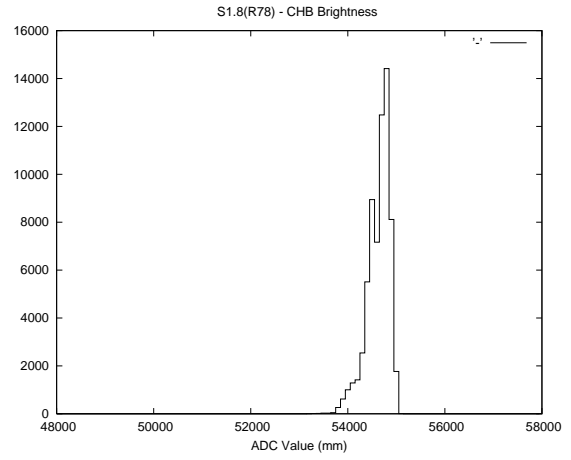

2 Mechanical Performance

Starting position for the last 2000 actuations.

Starting position width over time.

Acceleration for the last 2000 actuations.

Acceleration over time. Normalised to a temperature 45C using the temperature data collected by the system.

3 Optical Performance

4 BPS Check