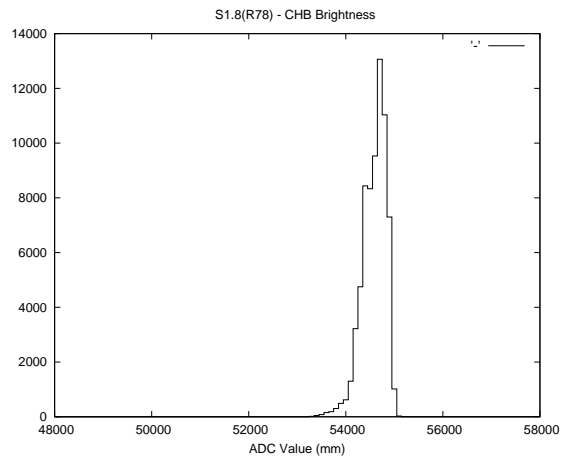

2 Mechanical Performance

Starting position for the last 2000 actuations.

Starting position width over time.

Acceleration for the last 2000 actuations.

Acceleration over time. Normalised to a temperature 45C using the temperature data collected by the system.

3 Optical Performance

4 BPS Check