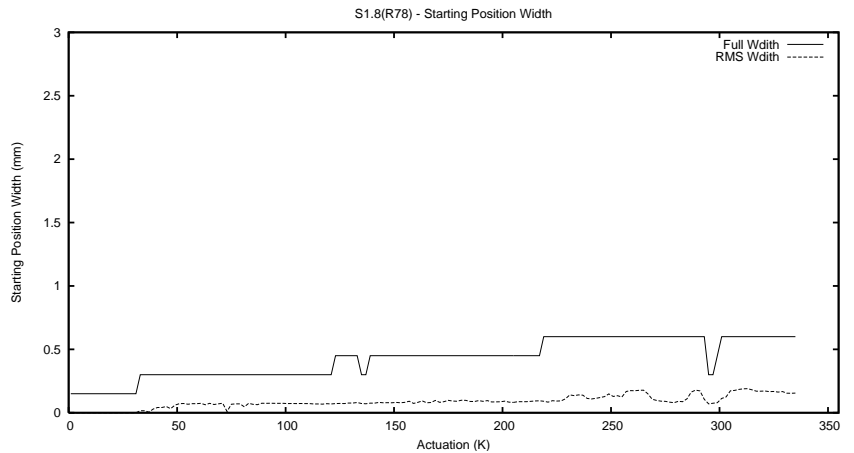

Target Performance Report - S1.8

Report Generated: April 14, 2014,

Last Actuation: 14/04/14 10:38:07

1 Operation Summary

	Last Shift	Total
Actuations:	70.7K	338.0K
Quadrature Count errors:	0	0
Fiber ADC errors:	0	0
BPS errors (during actuation):	0	0
(R78) Gaps > 3s & < 10s:	0	0
(R78) Gaps > 10s:	2	4
(R78) SP2 Corrections:	3	13
(R78) Capture Over/Under shoots:	247/12	477/158

2 Mechanical Performance

Starting position for the last 2000 actuations.

Starting position width over time.

Acceleration for the last 2000 actuations.

Acceleration over time. Normalised to a temperature 45C using the temperature data collected by the system.