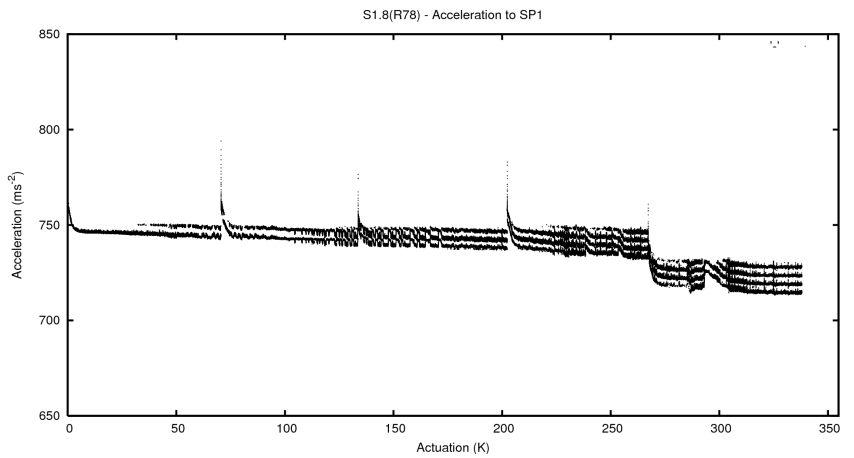

Target Performance Report - S1.8

Report Generated: April 14, 2014,

Last Actuation: 14/04/14 10:38:07

1 Operation Summary

	Last Shift	Total
Actuations:	70.7K	338.0K
Quadrature Count errors:	0	0
Fiber ADC errors:	0	0
BPS errors (during actuation):	0	0
(R78) Gaps > 3s & < 10s:	0	0
(R78) Gaps > 10s:	2	4
(R78) SP2 Corrections:	3	13
(R78) Capture Over/Under shoots:	247/12	477/158

2 Mechanical Performance

Starting position for the last 2000 actuations.

Starting position width over time.

Acceleration for the last 2000 actuations.

Acceleration over time. Normalised to a temperature 45C using the temperature data collected by the system.

3 Optical Performance

4 BPS Check