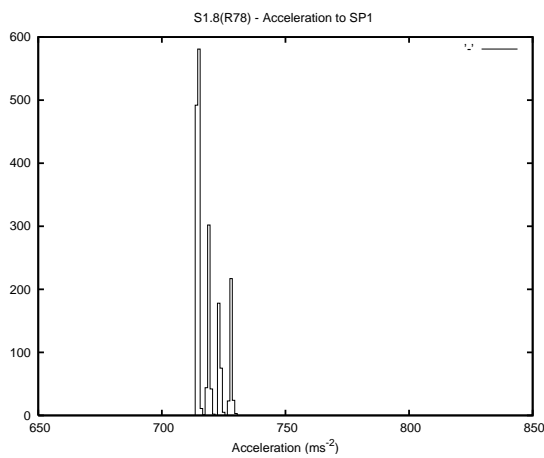

Target Performance Report - S1.8

Report Generated: April 14, 2014,

Last Actuation: 14/04/14 10:38:07

1 Operation Summary

	Last Shift	Total
Actuations:	70.7K	338.0K
Quadrature Count errors:	0	0
Fiber ADC errors:	0	0
BPS errors (during actuation):	0	0
(R78) Gaps > 3s & < 10s:	0	0
(R78) Gaps > 10s:	2	4
(R78) SP2 Corrections:	3	13
(R78) Capture Over/Under shoots:	247/12	477/158

2 Mechanical Performance

Starting position for the last 2000 actuations.

Starting position width over time.

Acceleration for the last 2000 actuations.

Acceleration over time. Normalised to a temperature 45C using the temperature data collected by the system.