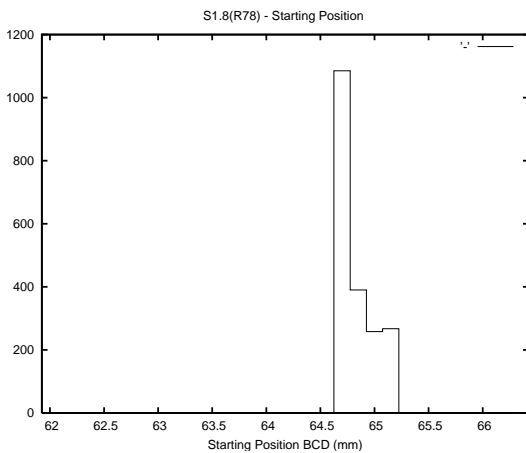

Target Performance Report - S1.8

Report Generated: April 14, 2014,

Last Actuation: 14/04/14 10:38:07

1 Operation Summary

	Last Shift	Total
Actuations:	70.7K	338.0K
Quadrature Count errors:	0	0
Fiber ADC errors:	0	0
BPS errors (during actuation):	0	0
(R78) Gaps > 3s & < 10s:	0	0
(R78) Gaps > 10s:	2	4
(R78) SP2 Corrections:	3	13
(R78) Capture Over/Under shoots:	247/12	477/158

2 Mechanical Performance

Starting position for the last 2000 actuations.

Starting position width over time.

Acceleration for the last 2000 actuations.

Acceleration over time. Normalised to a temperature 45C using the temperature data collected by the system.

3 Optical Performance

4 BPS Check