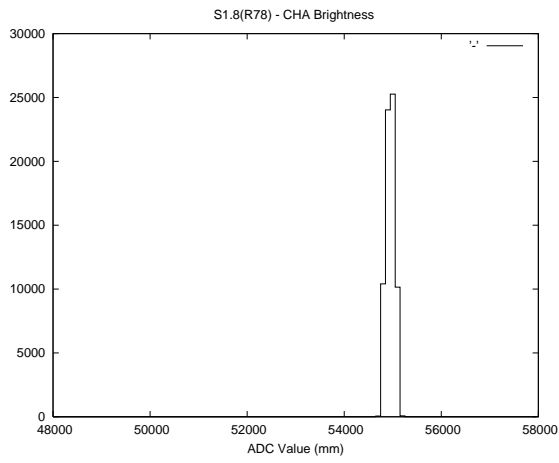

Target Performance Report - S1.8

Report Generated: April 14, 2014,

Last Actuation: 14/04/14 10:38:07

1 Operation Summary

	Last Shift	Total
Actuations:	70.7K	338.0K
Quadrature Count errors:	0	0
Fiber ADC errors:	0	0
BPS errors (during actuation):	0	0
(R78) Gaps > 3s & < 10s:	0	0
(R78) Gaps > 10s:	2	4
(R78) SP2 Corrections:	3	13
(R78) Capture Over/Under shoots:	247/12	477/158

2 Mechanical Performance

Starting position for the last 2000 actuations.

Starting position width over time.

Acceleration for the last 2000 actuations.

Acceleration over time. Normalised to a temperature 45C using the temperature data collected by the system.

3 Optical Performance

4 BPS Check