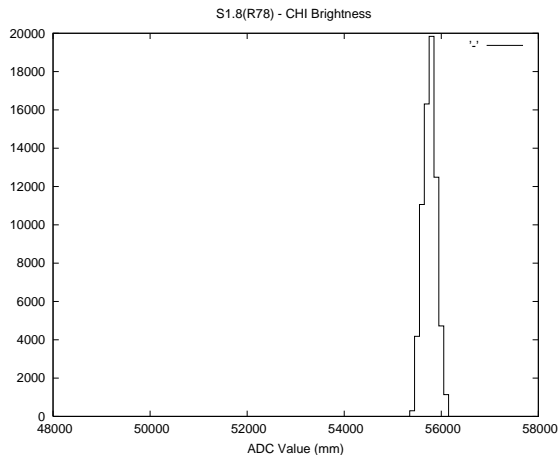

2 Mechanical Performance

Starting position for the last 2000 actuations.

Starting position width over time.

Acceleration for the last 2000 actuations.

Acceleration over time. Normalised to a temperature 45C using the temperature data collected by the system.

3 Optical Performance

4 BPS Check