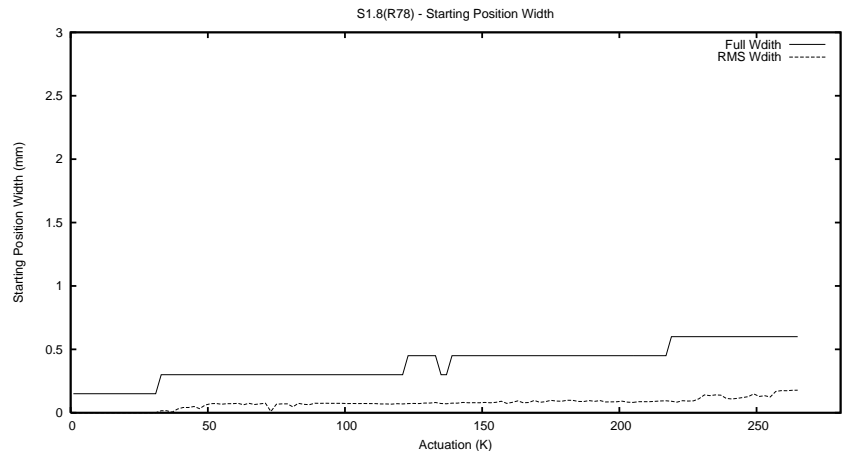

Target Performance Report - S1.8

Report Generated: April 13, 2014,

Last Actuation: 13/04/14 10:01:44

1 Operation Summary

	Last Shift	Total
Actuations:	64.9K	267.3K
Quadrature Count errors:	0	0
Fiber ADC errors:	0	0
BPS errors (during actuation):	0	0
(R78) Gaps > 3s & < 10s:	0	0
(R78) Gaps > 10s:	2	3
(R78) SP2 Corrections:	1	10
(R78) Capture Over/Under shoots:	230/0	230/146

2 Mechanical Performance

Starting position for the last 2000 actuations.

Starting position width over time.

Acceleration for the last 2000 actuations.

Acceleration over time. Normalised to a temperature 45C using the temperature data collected by the system.