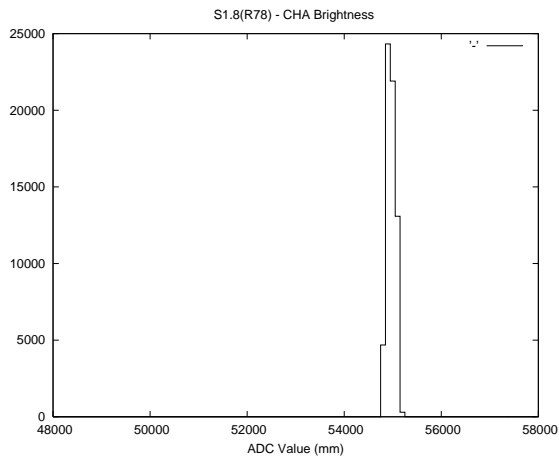

Target Performance Report - S1.8

Report Generated: April 13, 2014,

Last Actuation: 13/04/14 10:01:44

1 Operation Summary

	Last Shift	Total
Actuations:	64.9K	267.3K
Quadrature Count errors:	0	0
Fiber ADC errors:	0	0
BPS errors (during actuation):	0	0
(R78) Gaps > 3s & < 10s:	0	0
(R78) Gaps > 10s:	2	3
(R78) SP2 Corrections:	1	10
(R78) Capture Over/Under shoots:	230/0	230/146

2 Mechanical Performance

Starting position for the last 2000 actuations.

Starting position width over time.

Acceleration for the last 2000 actuations.

Acceleration over time. Normalised to a temperature 45C using the temperature data collected by the system.

3 Optical Performance

4 BPS Check