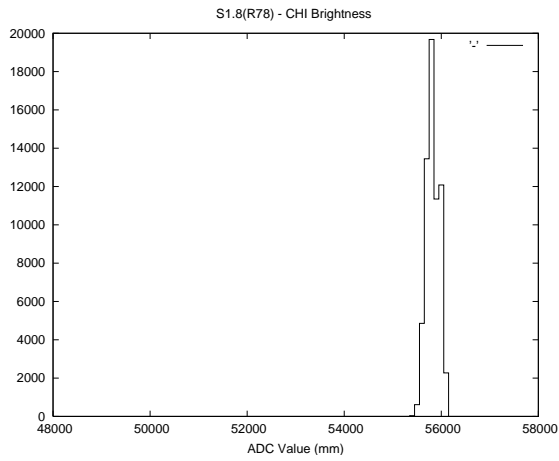

2 Mechanical Performance

Starting position for the last 2000 actuations.

Starting position width over time.

Acceleration for the last 2000 actuations.

Acceleration over time. Normalised to a temperature 45C using the temperature data collected by the system.

3 Optical Performance

4 BPS Check