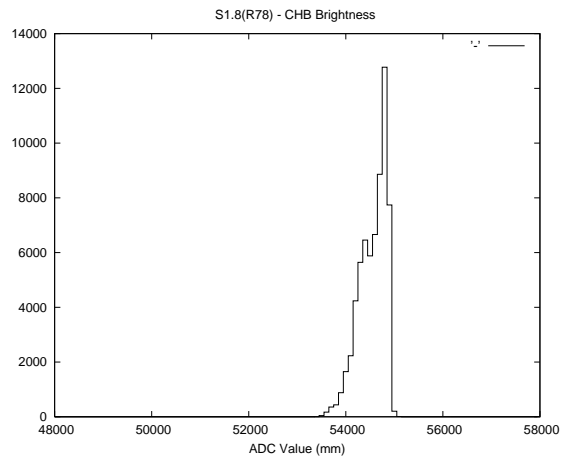

2 Mechanical Performance

Starting position for the last 2000 actuations.

Starting position width over time.

Acceleration for the last 2000 actuations.

Acceleration over time. Normalised to a temperature 45C using the temperature data collected by the system.

3 Optical Performance

4 BPS Check