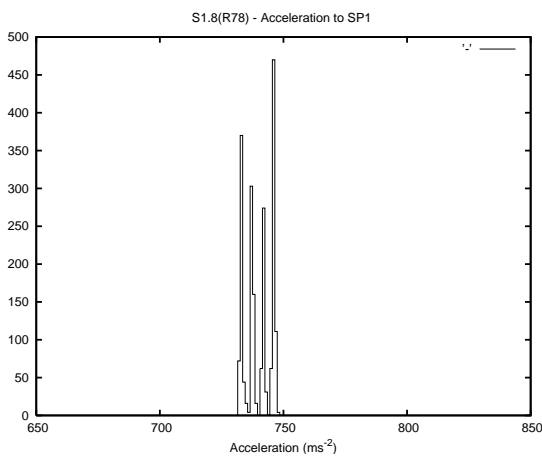

Target Performance Report - S1.8

Report Generated: April 13, 2014,

Last Actuation: 13/04/14 10:01:44

1 Operation Summary

	Last Shift	Total
Actuations:	64.9K	267.3K
Quadrature Count errors:	0	0
Fiber ADC errors:	0	0
BPS errors (during actuation):	0	0
(R78) Gaps > 3s & < 10s:	0	0
(R78) Gaps > 10s:	2	3
(R78) SP2 Corrections:	1	10
(R78) Capture Over/Under shoots:	230/0	230/146

2 Mechanical Performance

Starting position for the last 2000 actuations.

Starting position width over time.

Acceleration for the last 2000 actuations.

Acceleration over time. Normalised to a temperature 45C using the temperature data collected by the system.