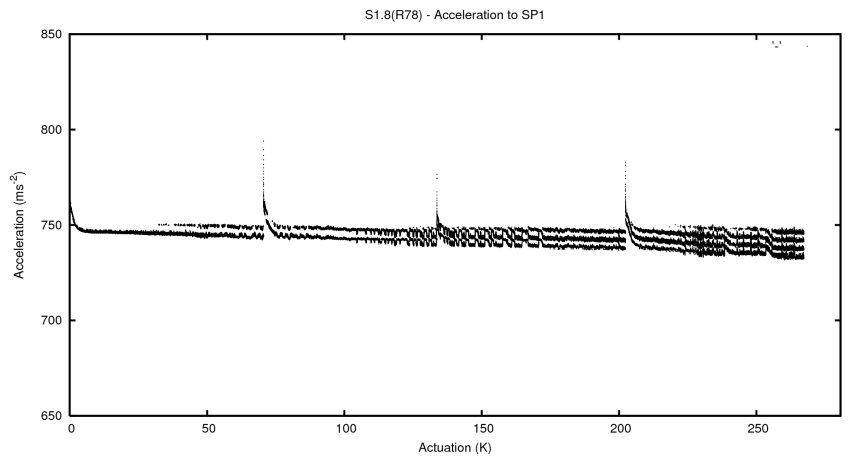

Target Performance Report - S1.8

Report Generated: April 13, 2014,

Last Actuation: 13/04/14 10:01:44

1 Operation Summary

	Last Shift	Total
Actuations:	64.9K	267.3K
Quadrature Count errors:	0	0
Fiber ADC errors:	0	0
BPS errors (during actuation):	0	0
(R78) Gaps > 3s & < 10s:	0	0
(R78) Gaps > 10s:	2	3
(R78) SP2 Corrections:	1	10
(R78) Capture Over/Under shoots:	230/0	230/146

2 Mechanical Performance

Starting position for the last 2000 actuations.

Starting position width over time.

Acceleration for the last 2000 actuations.

Acceleration over time. Normalised to a temperature 45C using the temperature data collected by the system.

3 Optical Performance

4 BPS Check