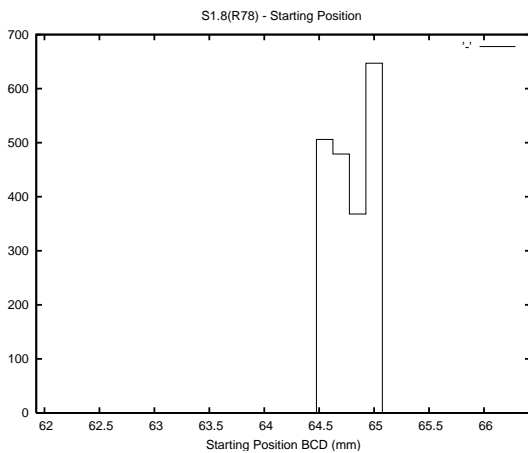

Target Performance Report - S1.8

Report Generated: April 13, 2014,

Last Actuation: 13/04/14 10:01:44

1 Operation Summary

	Last Shift	Total
Actuations:	64.9K	267.3K
Quadrature Count errors:	0	0
Fiber ADC errors:	0	0
BPS errors (during actuation):	0	0
(R78) Gaps > 3s & < 10s:	0	0
(R78) Gaps > 10s:	2	3
(R78) SP2 Corrections:	1	10
(R78) Capture Over/Under shoots:	230/0	230/146

2 Mechanical Performance

Starting position for the last 2000 actuations.

Starting position width over time.

Acceleration for the last 2000 actuations.

Acceleration over time. Normalised to a temperature 45C using the temperature data collected by the system.

3 Optical Performance

4 BPS Check