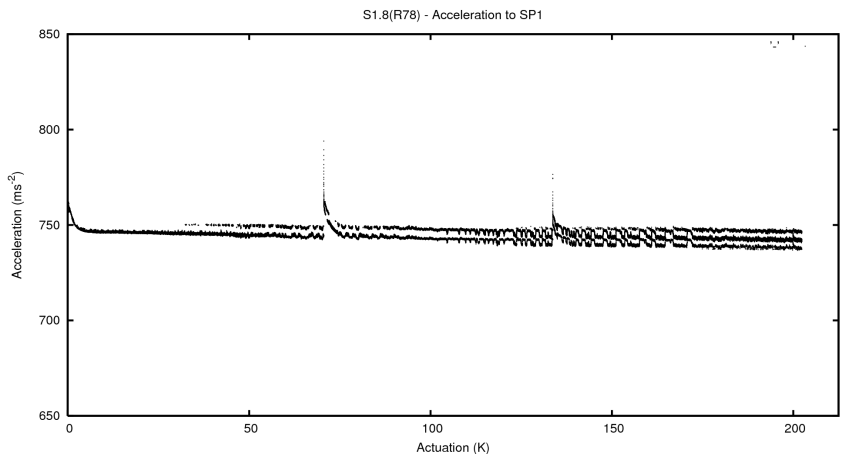

## 2 Mechanical Performance

Starting position for the last 2000 actuations.

Starting position width over time.

Acceleration for the last 2000 actuations.

Acceleration over time. Normalised to a temperature 45C using the temperature data collected by the system.

### 3 Optical Performance