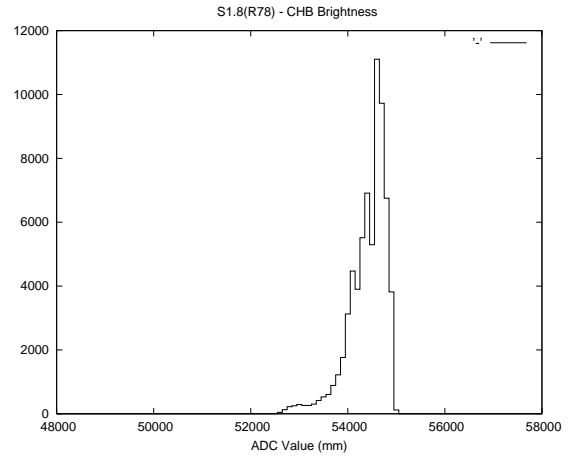

## 2 Mechanical Performance

Starting position for the last 2000 actuations.

Starting position width over time.

Acceleration for the last 2000 actuations.

Acceleration over time. Normalised to a temperature 45C using the temperature data collected by the system.

### 3 Optical Performance