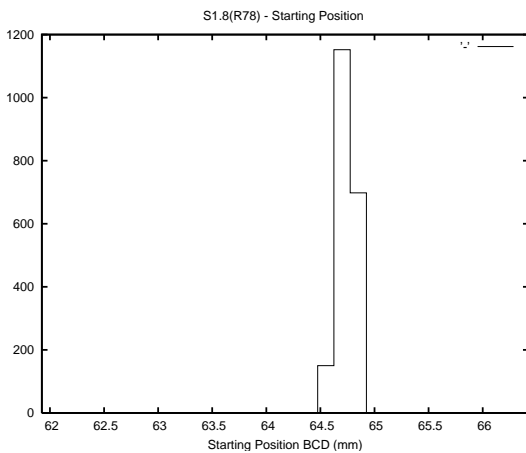

## 1 Operation Summary

	Last Shift	Total
Actuations:	68.7K	202.3K
Quadrature Count errors:	0	0
Fiber ADC errors:	0	0
BPS errors (during actuation):	0	0
(R78) Gaps > 3s & < 10s:	0	0
(R78) Gaps > 10s:	2	2
(R78) SP2 Corrections:	0	9
(R78) Capture Over/Under shoots:	0/0	0/146

## 2 Mechanical Performance

Starting position for the last 2000 actuations.

Starting position width over time.

Acceleration for the last 2000 actuations.

Acceleration over time. Normalised to a temperature 45C using the temperature data collected by the system.