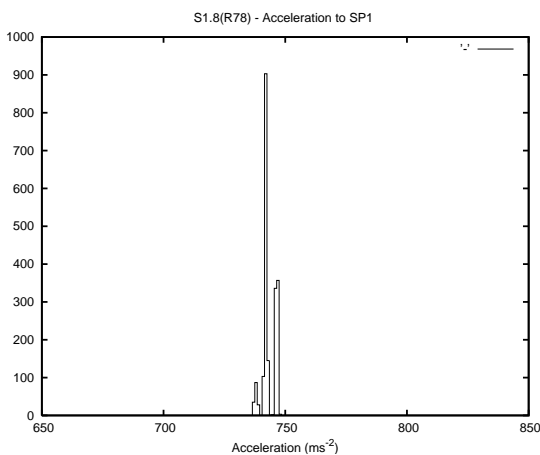

## 1 Operation Summary

	Last Shift	Total
Actuations:	68.7K	202.3K
Quadrature Count errors:	0	0
Fiber ADC errors:	0	0
BPS errors (during actuation):	0	0
(R78) Gaps > 3s & < 10s:	0	0
(R78) Gaps > 10s:	2	2
(R78) SP2 Corrections:	0	9
(R78) Capture Over/Under shoots:	0/0	0/146

## 2 Mechanical Performance

Starting position for the last 2000 actuations.

Starting position width over time.

Acceleration for the last 2000 actuations.

Acceleration over time. Normalised to a temperature 45C using the temperature data collected by the system.