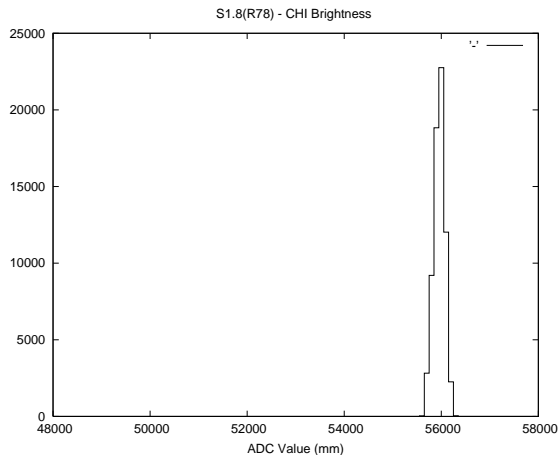

## 2 Mechanical Performance

Starting position for the last 2000 actuations.

Starting position width over time.

Acceleration for the last 2000 actuations.

Acceleration over time. Normalised to a temperature 45C using the temperature data collected by the system.

### 3 Optical Performance