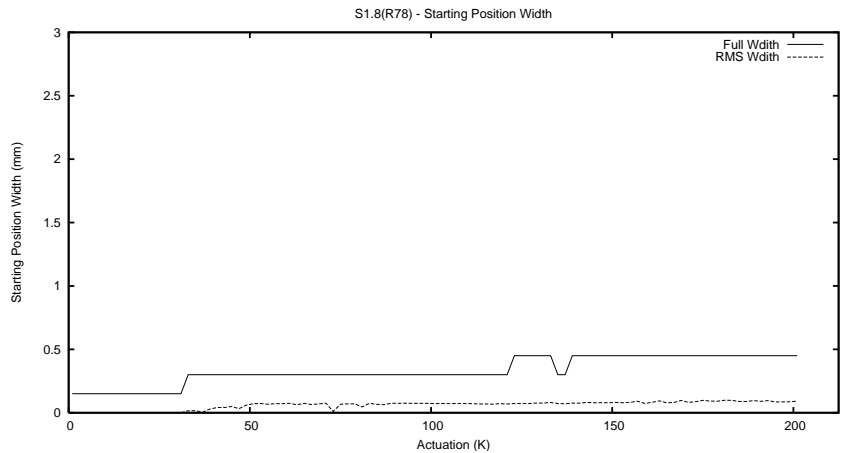

## 1 Operation Summary

	Last Shift	Total
Actuations:	68.7K	202.3K
Quadrature Count errors:	0	0
Fiber ADC errors:	0	0
BPS errors (during actuation):	0	0
(R78) Gaps > 3s & < 10s:	0	0
(R78) Gaps > 10s:	2	2
(R78) SP2 Corrections:	0	9
(R78) Capture Over/Under shoots:	0/0	0/146

## 2 Mechanical Performance

Starting position for the last 2000 actuations.

Starting position width over time.

Acceleration for the last 2000 actuations.

Acceleration over time. Normalised to a temperature 45C using the temperature data collected by the system.