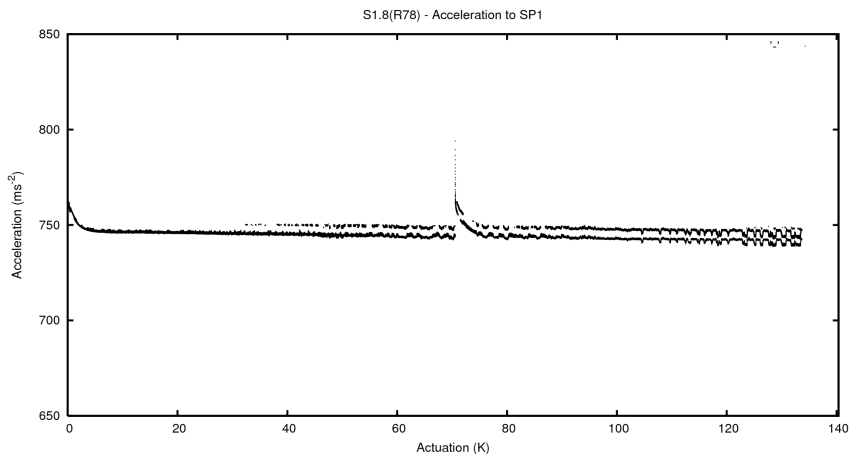

## 2 Mechanical Performance

Starting position for the last 2000 actuations.

Starting position width over time.

Acceleration for the last 2000 actuations.

Acceleration over time. Normalised to a temperature 45C using the temperature data collected by the system.

### 3 Optical Performance