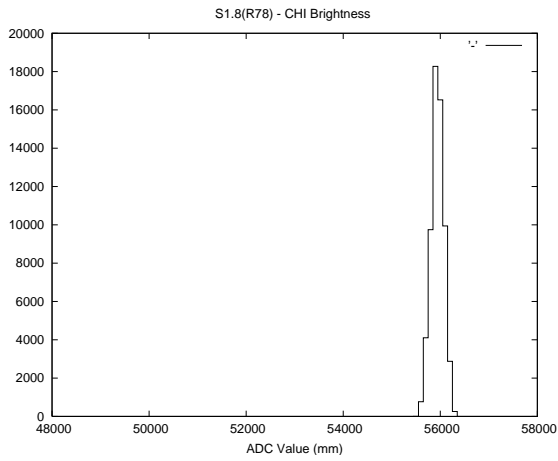

## 2 Mechanical Performance

Starting position for the last 2000 actuations.

Starting position width over time.

Acceleration for the last 2000 actuations.

Acceleration over time. Normalised to a temperature 45C using the temperature data collected by the system.

### 3 Optical Performance