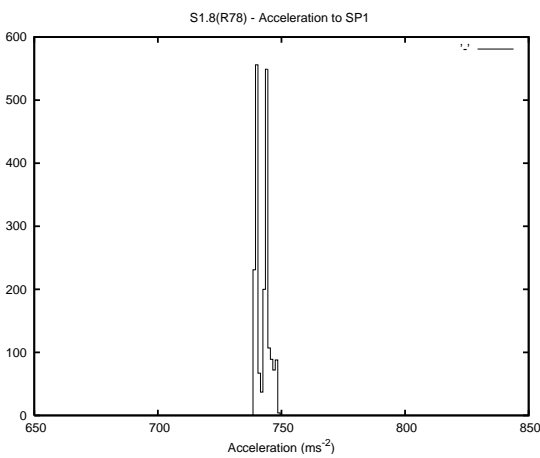

## 1 Operation Summary

|                                  | Last Shift | Total  |
|----------------------------------|------------|--------|
| Actuations:                      | 63.1K      | 133.7K |
| Quadrature Count errors:         | 0          | 0      |
| Fiber ADC errors:                | 0          | 0      |
| BPS errors (during actuation):   | 0          | 0      |
| (R78) Gaps > 3s & < 10s:         | 0          | 0      |
| (R78) Gaps > 10s:                | 2          | 1      |
| (R78) SP2 Corrections:           | 0          | 9      |
| (R78) Capture Over/Under shoots: | 0/0        | 0/146  |

## 2 Mechanical Performance

Starting position for the last 2000 actuations.

Starting position width over time.

Acceleration for the last 2000 actuations.

Acceleration over time. Normalised to a temperature 45C using the temperature data collected by the system.

### 3 Optical Performance