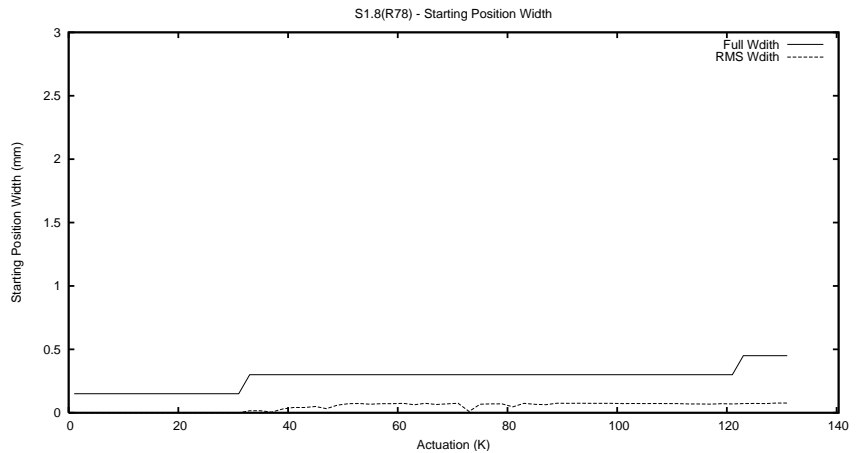

## 1 Operation Summary

|                                  | Last Shift | Total  |
|----------------------------------|------------|--------|
| Actuations:                      | 63.1K      | 133.7K |
| Quadrature Count errors:         | 0          | 0      |
| Fiber ADC errors:                | 0          | 0      |
| BPS errors (during actuation):   | 0          | 0      |
| (R78) Gaps > 3s & < 10s:         | 0          | 0      |
| (R78) Gaps > 10s:                | 2          | 1      |
| (R78) SP2 Corrections:           | 0          | 9      |
| (R78) Capture Over/Under shoots: | 0/0        | 0/146  |

## 2 Mechanical Performance

Starting position for the last 2000 actuations.

Starting position width over time.

Acceleration for the last 2000 actuations.

Acceleration over time. Normalised to a temperature 45C using the temperature data collected by the system.