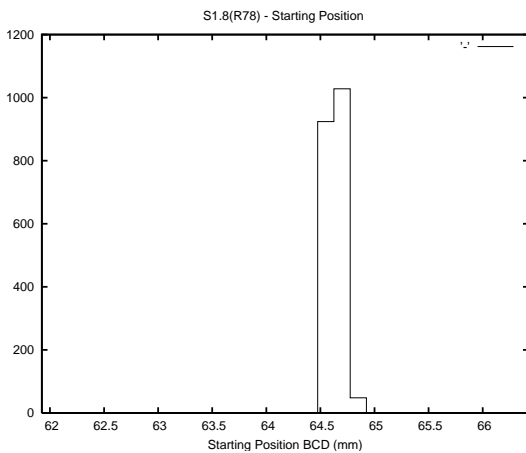

## 1 Operation Summary

|                                  | Last Shift | Total  |
|----------------------------------|------------|--------|
| Actuations:                      | 63.1K      | 133.7K |
| Quadrature Count errors:         | 0          | 0      |
| Fiber ADC errors:                | 0          | 0      |
| BPS errors (during actuation):   | 0          | 0      |
| (R78) Gaps > 3s & < 10s:         | 0          | 0      |
| (R78) Gaps > 10s:                | 2          | 1      |
| (R78) SP2 Corrections:           | 0          | 9      |
| (R78) Capture Over/Under shoots: | 0/0        | 0/146  |

## 2 Mechanical Performance

Starting position for the last 2000 actuations.

Starting position width over time.

Acceleration for the last 2000 actuations.

Acceleration over time. Normalised to a temperature 45C using the temperature data collected by the system.