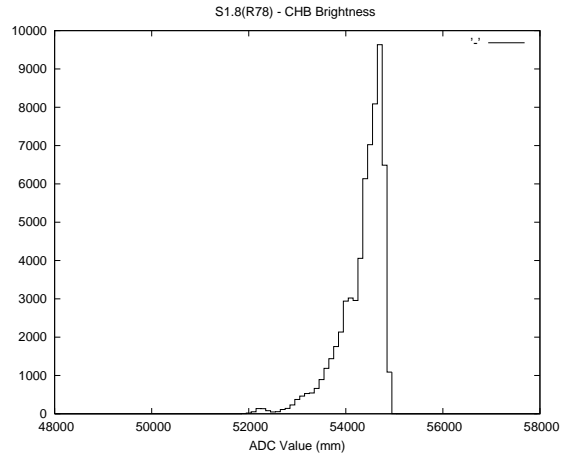

## 2 Mechanical Performance

Starting position for the last 2000 actuations.

Starting position width over time.

Acceleration for the last 2000 actuations.

Acceleration over time. Normalised to a temperature 45C using the temperature data collected by the system.

### 3 Optical Performance