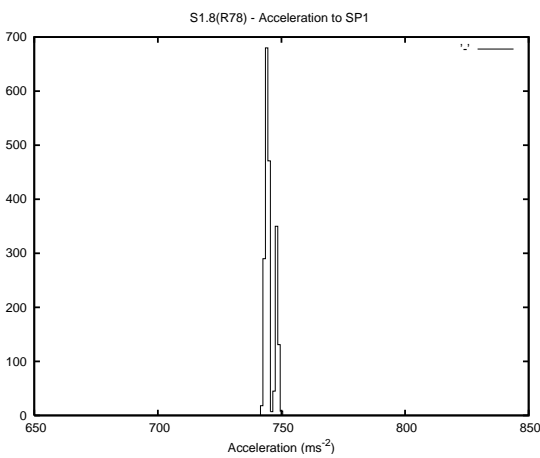

Target Performance Report - S1.8

Report Generated: April 10, 2014,

Last Actuation: 10/04/14 10:30:44

1 Operation Summary

	Last Shift	Total
Actuations:	70.6K	70.6K
Quadrature Count errors:	0	0
Fiber ADC errors:	0	0
BPS errors (during actuation):	0	0
(R78) Gaps > 3s & < 10s:	0	0
(R78) Gaps > 10s:	1	0
(R78) SP2 Corrections:	9	9
(R78) Capture Over/Under shoots:	0/146	0/146

2 Mechanical Performance

Starting position for the last 2000 actuations.

Starting position width over time.

Acceleration for the last 2000 actuations.

Acceleration over time. Normalised to a temperature 45C using the temperature data collected by the system.