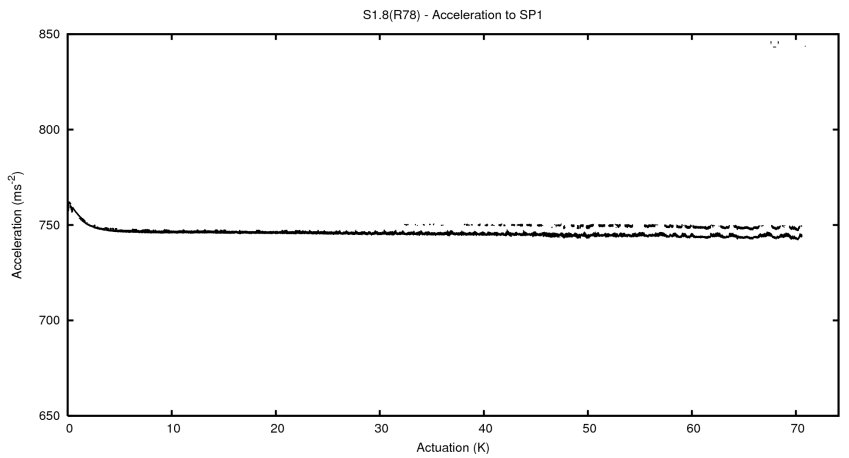

2 Mechanical Performance

Starting position for the last 2000 actuations.

Starting position width over time.

Acceleration for the last 2000 actuations.

Acceleration over time. Normalised to a temperature 45C using the temperature data collected by the system.

3 Optical Performance

4 BPS Check