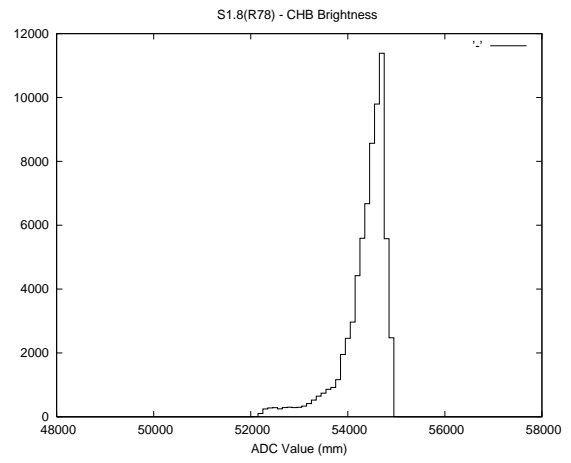

2 Mechanical Performance

Starting position for the last 2000 actuations.

Starting position width over time.

Acceleration for the last 2000 actuations.

Acceleration over time. Normalised to a temperature 45C using the temperature data collected by the system.

3 Optical Performance

4 BPS Check