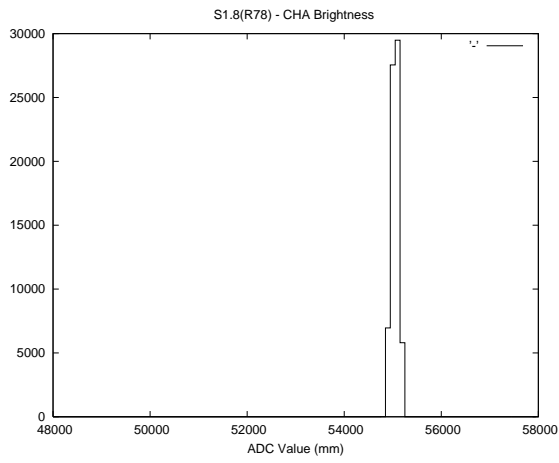

Target Performance Report - S1.8

Report Generated: April 10, 2014,

Last Actuation: 10/04/14 10:30:44

1 Operation Summary

	Last Shift	Total
Actuations:	70.6K	70.6K
Quadrature Count errors:	0	0
Fiber ADC errors:	0	0
BPS errors (during actuation):	0	0
(R78) Gaps > 3s & < 10s:	0	0
(R78) Gaps > 10s:	1	0
(R78) SP2 Corrections:	9	9
(R78) Capture Over/Under shoots:	0/146	0/146

2 Mechanical Performance

Starting position for the last 2000 actuations.

Starting position width over time.

Acceleration for the last 2000 actuations.

Acceleration over time. Normalised to a temperature 45C using the temperature data collected by the system.

3 Optical Performance

4 BPS Check