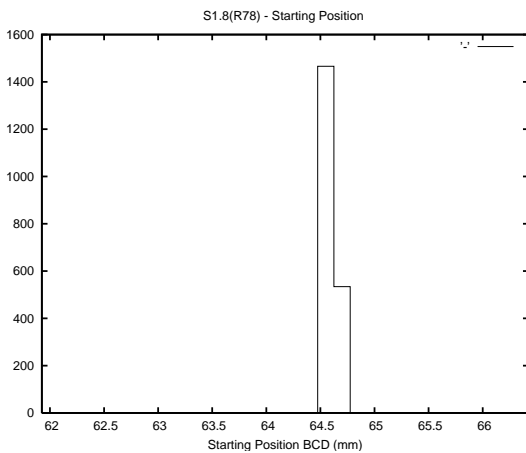

Target Performance Report - S1.8

Report Generated: April 10, 2014,

Last Actuation: 10/04/14 10:30:44

1 Operation Summary

	Last Shift	Total
Actuations:	70.6K	70.6K
Quadrature Count errors:	0	0
Fiber ADC errors:	0	0
BPS errors (during actuation):	0	0
(R78) Gaps > 3s & < 10s:	0	0
(R78) Gaps > 10s:	1	0
(R78) SP2 Corrections:	9	9
(R78) Capture Over/Under shoots:	0/146	0/146

2 Mechanical Performance

Starting position for the last 2000 actuations.

Starting position width over time.

Acceleration for the last 2000 actuations.

Acceleration over time. Normalised to a temperature 45C using the temperature data collected by the system.

3 Optical Performance

4 BPS Check