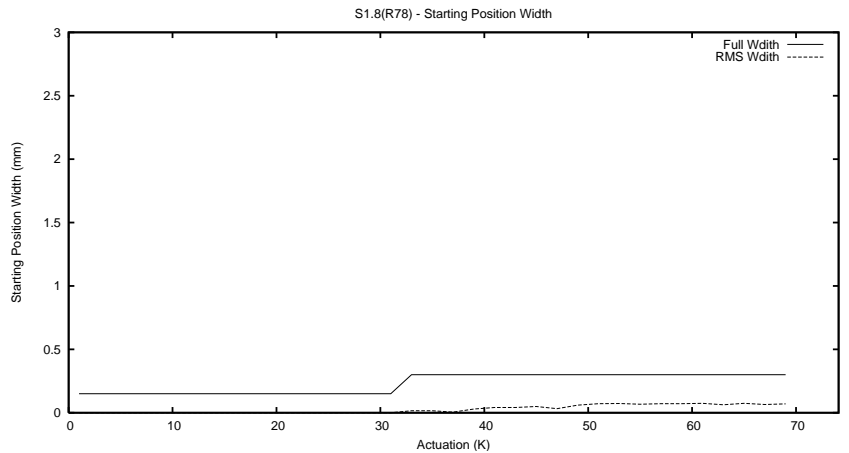

Target Performance Report - S1.8

Report Generated: April 10, 2014,

Last Actuation: 10/04/14 10:30:44

1 Operation Summary

	Last Shift	Total
Actuations:	70.6K	70.6K
Quadrature Count errors:	0	0
Fiber ADC errors:	0	0
BPS errors (during actuation):	0	0
(R78) Gaps > 3s & < 10s:	0	0
(R78) Gaps > 10s:	1	0
(R78) SP2 Corrections:	9	9
(R78) Capture Over/Under shoots:	0/146	0/146

2 Mechanical Performance

Starting position for the last 2000 actuations.

Starting position width over time.

Acceleration for the last 2000 actuations.

Acceleration over time. Normalised to a temperature 45C using the temperature data collected by the system.