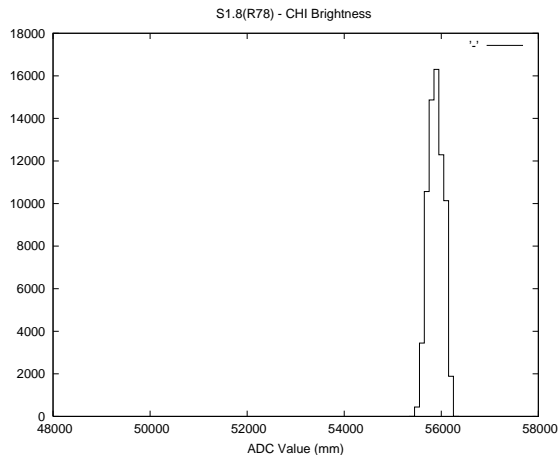

2 Mechanical Performance

Starting position for the last 2000 actuations.

Starting position width over time.

Acceleration for the last 2000 actuations.

Acceleration over time. Normalised to a temperature 45C using the temperature data collected by the system.

3 Optical Performance

4 BPS Check