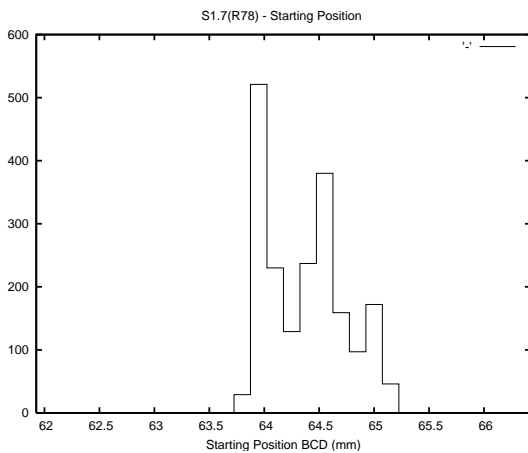

Target Performance Report - S1.7

Report Generated: March 30, 2014,

Last Actuation: 30/03/14 19:29:25

1 Operation Summary

	Last Shift	Total
Actuations:	72.3K	1122.6K
Quadrature Count errors:	0	0
Fiber ADC errors:	0	0
BPS errors (during actuation):	0	0
(R78) Gaps > 3s & < 10s:	83	1319
(R78) Gaps > 10s:	32	517
(R78) SP2 Corrections:	414	3061
(R78) Capture Over/Under shoots:	3265/2369	30186/11077

2 Mechanical Performance

Starting position for the last 2000 actuations.

Starting position width over time.

Acceleration for the last 2000 actuations.

Acceleration over time. Normalised to a temperature 45C using the temperature data collected by the system.

3 Optical Performance

4 BPS Check