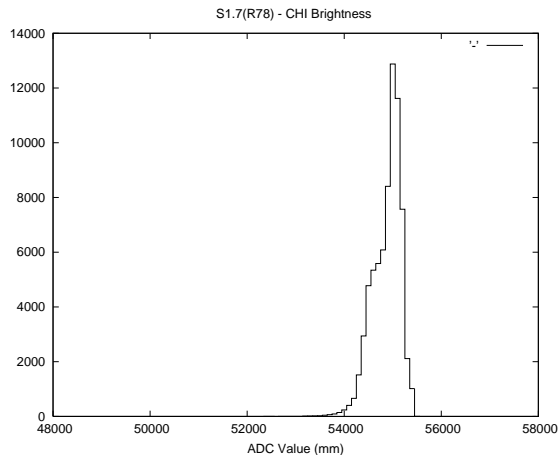

2 Mechanical Performance

Starting position for the last 2000 actuations.

Starting position width over time.

Acceleration for the last 2000 actuations.

Acceleration over time. Normalised to a temperature 45C using the temperature data collected by the system.

3 Optical Performance

4 BPS Check