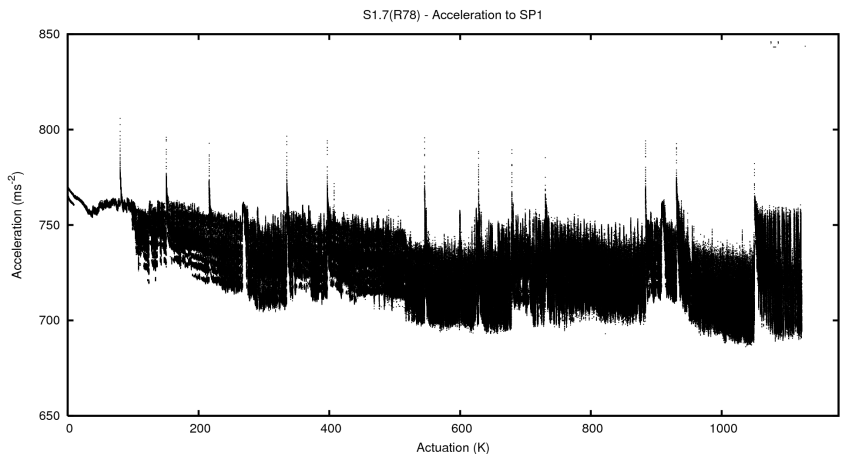

Target Performance Report - S1.7

Report Generated: March 30, 2014,

Last Actuation: 30/03/14 19:29:25

1 Operation Summary

	Last Shift	Total
Actuations:	72.3K	1122.6K
Quadrature Count errors:	0	0
Fiber ADC errors:	0	0
BPS errors (during actuation):	0	0
(R78) Gaps > 3s & < 10s:	83	1319
(R78) Gaps > 10s:	32	517
(R78) SP2 Corrections:	414	3061
(R78) Capture Over/Under shoots:	3265/2369	30186/11077

2 Mechanical Performance

Starting position for the last 2000 actuations.

Starting position width over time.

Acceleration for the last 2000 actuations.

Acceleration over time. Normalised to a temperature 45C using the temperature data collected by the system.

3 Optical Performance

4 BPS Check