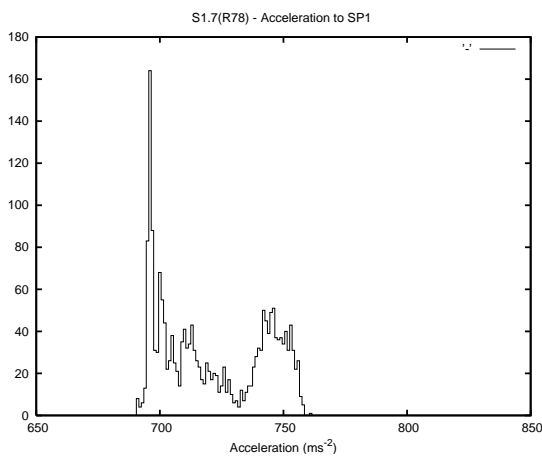

Target Performance Report - S1.7

Report Generated: March 30, 2014,

Last Actuation: 30/03/14 19:29:25

1 Operation Summary

	Last Shift	Total
Actuations:	72.3K	1122.6K
Quadrature Count errors:	0	0
Fiber ADC errors:	0	0
BPS errors (during actuation):	0	0
(R78) Gaps > 3s & < 10s:	83	1319
(R78) Gaps > 10s:	32	517
(R78) SP2 Corrections:	414	3061
(R78) Capture Over/Under shoots:	3265/2369	30186/11077

2 Mechanical Performance

Starting position for the last 2000 actuations.

Starting position width over time.

Acceleration for the last 2000 actuations.

Acceleration over time. Normalised to a temperature 45C using the temperature data collected by the system.