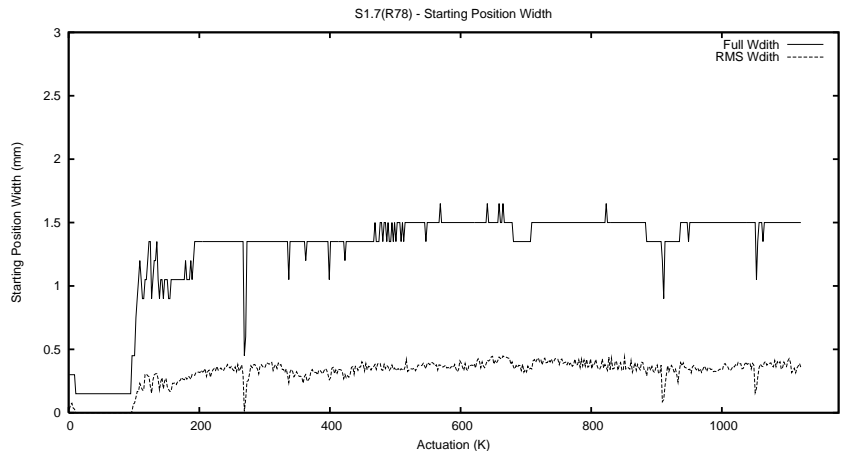

Target Performance Report - S1.7

Report Generated: March 30, 2014,

Last Actuation: 30/03/14 19:29:25

1 Operation Summary

	Last Shift	Total
Actuations:	72.3K	1122.6K
Quadrature Count errors:	0	0
Fiber ADC errors:	0	0
BPS errors (during actuation):	0	0
(R78) Gaps > 3s & < 10s:	83	1319
(R78) Gaps > 10s:	32	517
(R78) SP2 Corrections:	414	3061
(R78) Capture Over/Under shoots:	3265/2369	30186/11077

2 Mechanical Performance

Starting position for the last 2000 actuations.

Starting position width over time.

Acceleration for the last 2000 actuations.

Acceleration over time. Normalised to a temperature 45C using the temperature data collected by the system.