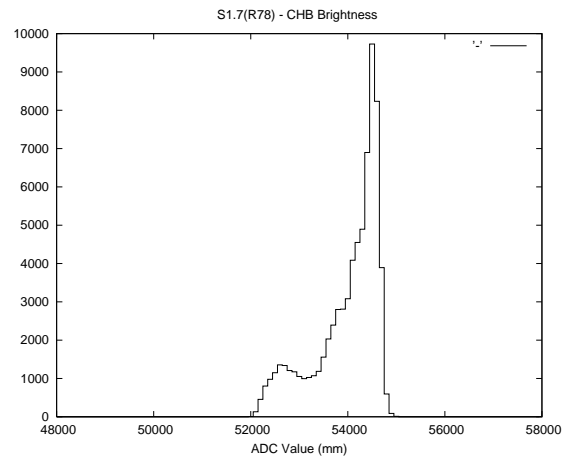

Target Performance Report - S1.7

Report Generated: March 30, 2014,

Last Actuation: 30/03/14 19:29:25

1 Operation Summary

	Last Shift	Total
Actuations:	72.3K	1122.6K
Quadrature Count errors:	0	0
Fiber ADC errors:	0	0
BPS errors (during actuation):	0	0
(R78) Gaps > 3s & < 10s:	83	1319
(R78) Gaps > 10s:	32	517
(R78) SP2 Corrections:	414	3061
(R78) Capture Over/Under shoots:	3265/2369	30186/11077

2 Mechanical Performance

Starting position for the last 2000 actuations.

Starting position width over time.

Acceleration for the last 2000 actuations.

Acceleration over time. Normalised to a temperature 45C using the temperature data collected by the system.

3 Optical Performance

4 BPS Check