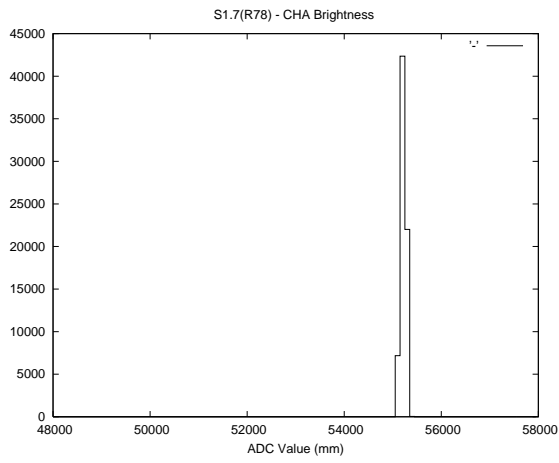

Target Performance Report - S1.7

Report Generated: March 30, 2014,

Last Actuation: 30/03/14 19:29:25

1 Operation Summary

	Last Shift	Total
Actuations:	72.3K	1122.6K
Quadrature Count errors:	0	0
Fiber ADC errors:	0	0
BPS errors (during actuation):	0	0
(R78) Gaps > 3s & < 10s:	83	1319
(R78) Gaps > 10s:	32	517
(R78) SP2 Corrections:	414	3061
(R78) Capture Over/Under shoots:	3265/2369	30186/11077

2 Mechanical Performance

Starting position for the last 2000 actuations.

Starting position width over time.

Acceleration for the last 2000 actuations.

Acceleration over time. Normalised to a temperature 45C using the temperature data collected by the system.

3 Optical Performance

4 BPS Check