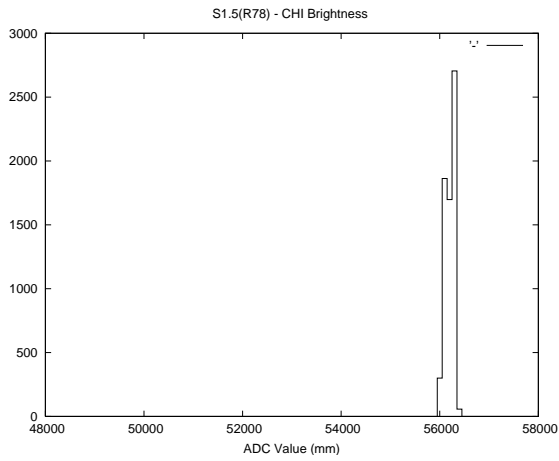

## 1 Operation Summary

	Last Shift	Total
Actuations:	6.7K	899.5K
Quadrature Count errors:	0	0
Fiber ADC errors:	0	0
BPS errors (during actuation):	0	0
(R78) Gaps > 3s & < 10s:	45	1607
(R78) Gaps > 10s:	41	1595
(R78) SP2 Corrections:	53	2772
(R78) Capture Over/Under shoots:	75/207	8973/10595

## 2 Mechanical Performance

Starting position for the last 2000 actuations.

Starting position width over time.

Acceleration for the last 2000 actuations.

Acceleration over time. Normalised to a temperature 45C using the temperature data collected by the system.

### 3 Optical Performance