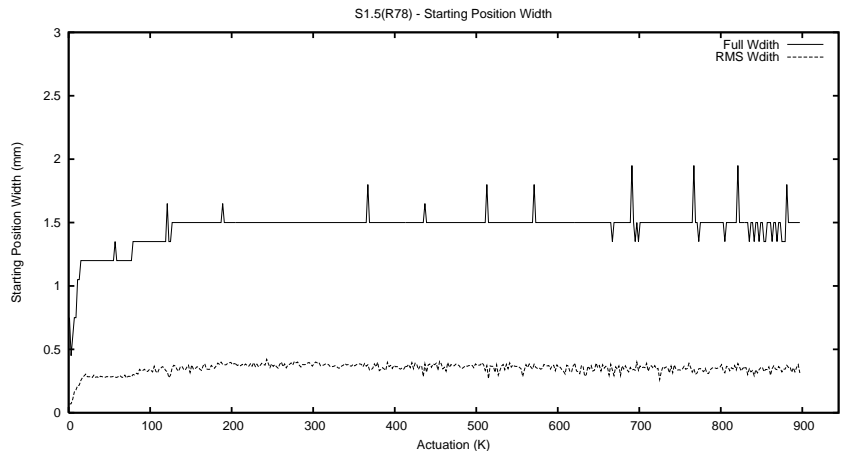

## 1 Operation Summary

	Last Shift	Total
Actuations:	6.7K	899.5K
Quadrature Count errors:	0	0
Fiber ADC errors:	0	0
BPS errors (during actuation):	0	0
(R78) Gaps > 3s & < 10s:	45	1607
(R78) Gaps > 10s:	41	1595
(R78) SP2 Corrections:	53	2772
(R78) Capture Over/Under shoots:	75/207	8973/10595

## 2 Mechanical Performance

Starting position for the last 2000 actuations.

Starting position width over time.

Acceleration for the last 2000 actuations.

Acceleration over time. Normalised to a temperature 45C using the temperature data collected by the system.