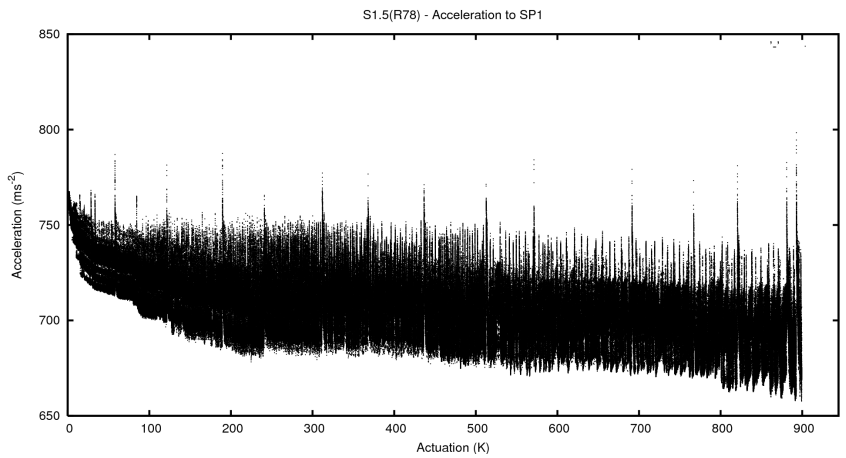

## 2 Mechanical Performance

Starting position for the last 2000 actuations.

Starting position width over time.

Acceleration for the last 2000 actuations.

Acceleration over time. Normalised to a temperature 45C using the temperature data collected by the system.

### 3 Optical Performance