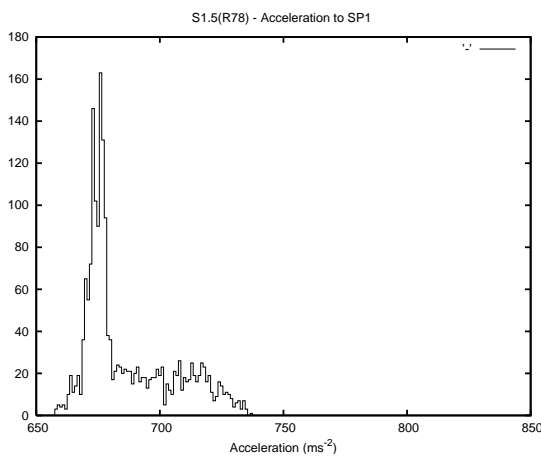

## 1 Operation Summary

	Last Shift	Total
Actuations:	6.7K	899.5K
Quadrature Count errors:	0	0
Fiber ADC errors:	0	0
BPS errors (during actuation):	0	0
(R78) Gaps > 3s & < 10s:	45	1607
(R78) Gaps > 10s:	41	1595
(R78) SP2 Corrections:	53	2772
(R78) Capture Over/Under shoots:	75/207	8973/10595

## 2 Mechanical Performance

Starting position for the last 2000 actuations.

Starting position width over time.

Acceleration for the last 2000 actuations.

Acceleration over time. Normalised to a temperature 45C using the temperature data collected by the system.