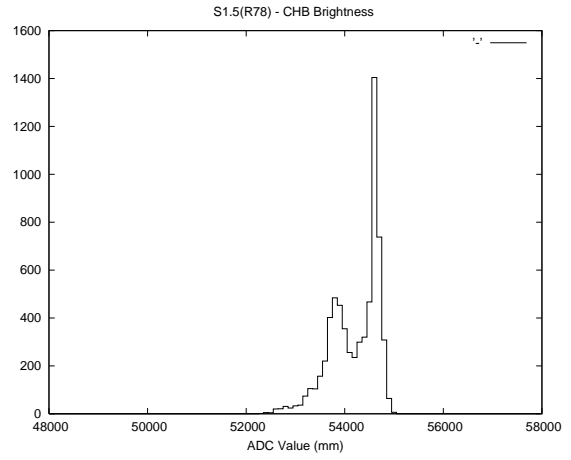

## 2 Mechanical Performance

Starting position for the last 2000 actuations.

Starting position width over time.

Acceleration for the last 2000 actuations.

Acceleration over time. Normalised to a temperature 45C using the temperature data collected by the system.

### 3 Optical Performance