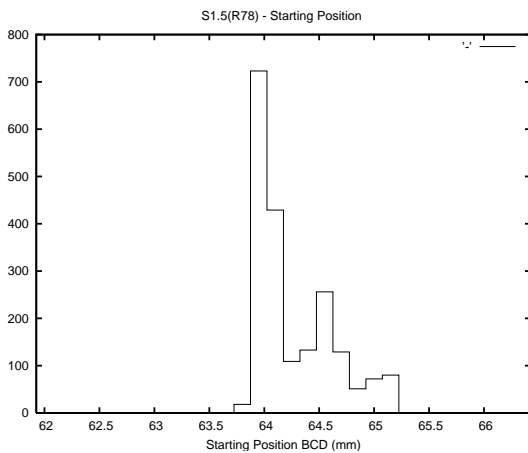

## 1 Operation Summary

	Last Shift	Total
Actuations:	6.7K	899.5K
Quadrature Count errors:	0	0
Fiber ADC errors:	0	0
BPS errors (during actuation):	0	0
(R78) Gaps > 3s & < 10s:	45	1607
(R78) Gaps > 10s:	41	1595
(R78) SP2 Corrections:	53	2772
(R78) Capture Over/Under shoots:	75/207	8973/10595

## 2 Mechanical Performance

Starting position for the last 2000 actuations.

Starting position width over time.

Acceleration for the last 2000 actuations.

Acceleration over time. Normalised to a temperature 45C using the temperature data collected by the system.

### 3 Optical Performance