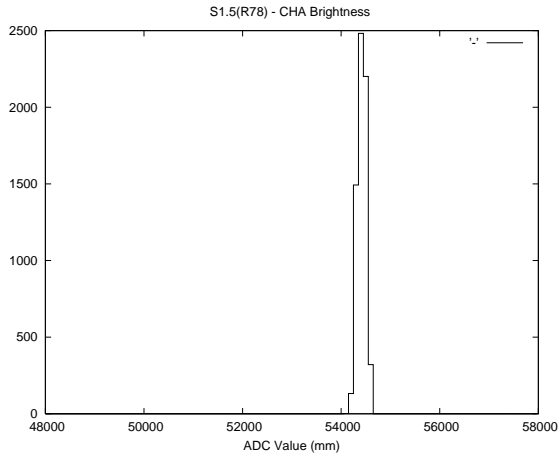

## 1 Operation Summary

	Last Shift	Total
Actuations:	6.7K	899.5K
Quadrature Count errors:	0	0
Fiber ADC errors:	0	0
BPS errors (during actuation):	0	0
(R78) Gaps > 3s & < 10s:	45	1607
(R78) Gaps > 10s:	41	1595
(R78) SP2 Corrections:	53	2772
(R78) Capture Over/Under shoots:	75/207	8973/10595

## 2 Mechanical Performance

Starting position for the last 2000 actuations.

Starting position width over time.

Acceleration for the last 2000 actuations.

Acceleration over time. Normalised to a temperature 45C using the temperature data collected by the system.

### 3 Optical Performance