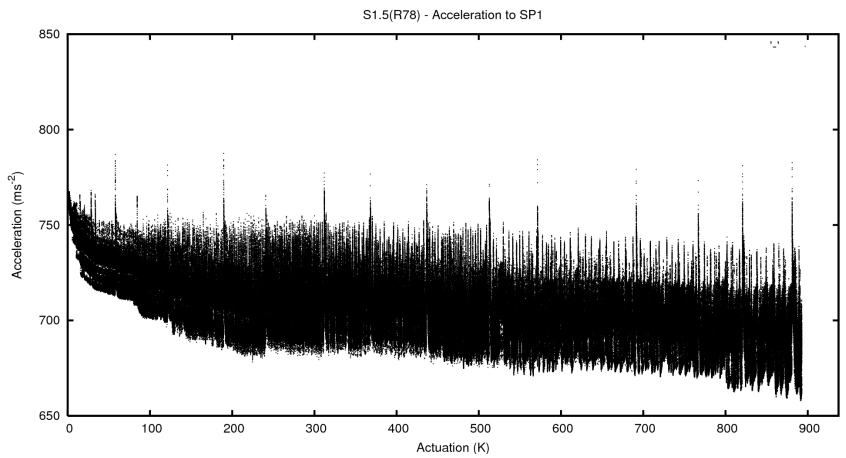

## 2 Mechanical Performance

Starting position for the last 2000 actuations.

Starting position width over time.

Acceleration for the last 2000 actuations.

Acceleration over time. Normalised to a temperature 45C using the temperature data collected by the system.

### 3 Optical Performance