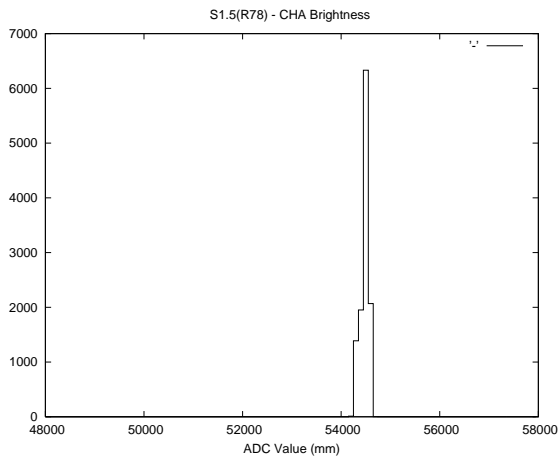

## 2 Mechanical Performance

Starting position for the last 2000 actuations.

Starting position width over time.

Acceleration for the last 2000 actuations.

Acceleration over time. Normalised to a temperature 45C using the temperature data collected by the system.

### 3 Optical Performance