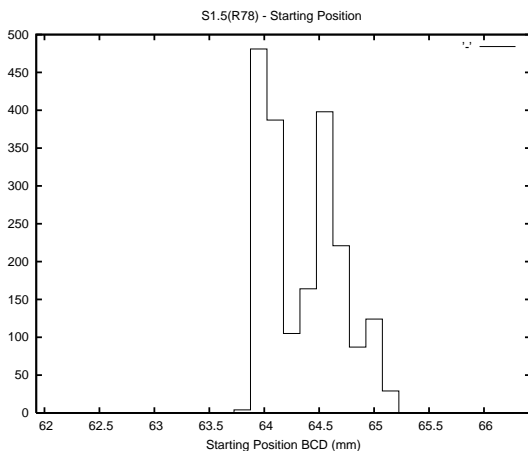

## 1 Operation Summary

	Last Shift	Total
Actuations:	11.9K	892.8K
Quadrature Count errors:	0	0
Fiber ADC errors:	0	0
BPS errors (during actuation):	0	0
(R78) Gaps > 3s & < 10s:	35	1562
(R78) Gaps > 10s:	74	1555
(R78) SP2 Corrections:	56	2719
(R78) Capture Over/Under shoots:	48/141	8898/10389

## 2 Mechanical Performance

Starting position for the last 2000 actuations.

Starting position width over time.

Acceleration for the last 2000 actuations.

Acceleration over time. Normalised to a temperature 45C using the temperature data collected by the system.

### 3 Optical Performance