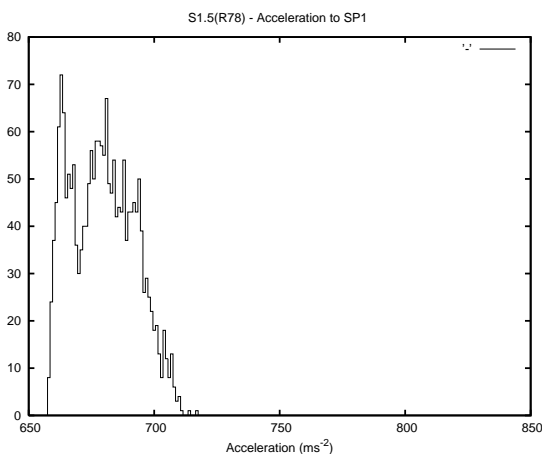

## 1 Operation Summary

	Last Shift	Total
Actuations:	11.9K	892.8K
Quadrature Count errors:	0	0
Fiber ADC errors:	0	0
BPS errors (during actuation):	0	0
(R78) Gaps > 3s & < 10s:	35	1562
(R78) Gaps > 10s:	74	1555
(R78) SP2 Corrections:	56	2719
(R78) Capture Over/Under shoots:	48/141	8898/10389

## 2 Mechanical Performance

Starting position for the last 2000 actuations.

Starting position width over time.

Acceleration for the last 2000 actuations.

Acceleration over time. Normalised to a temperature 45C using the temperature data collected by the system.