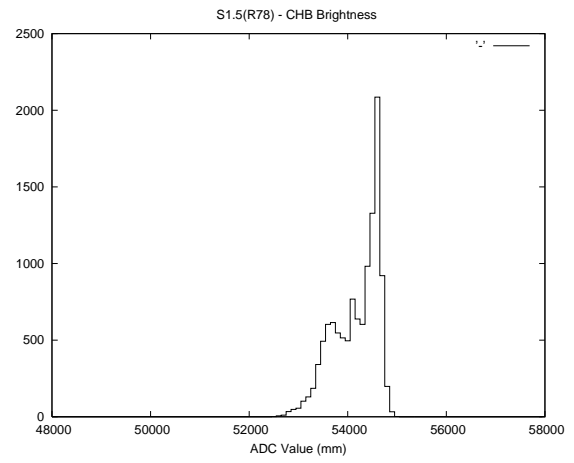

## 2 Mechanical Performance

Starting position for the last 2000 actuations.

Starting position width over time.

Acceleration for the last 2000 actuations.

Acceleration over time. Normalised to a temperature 45C using the temperature data collected by the system.

### 3 Optical Performance