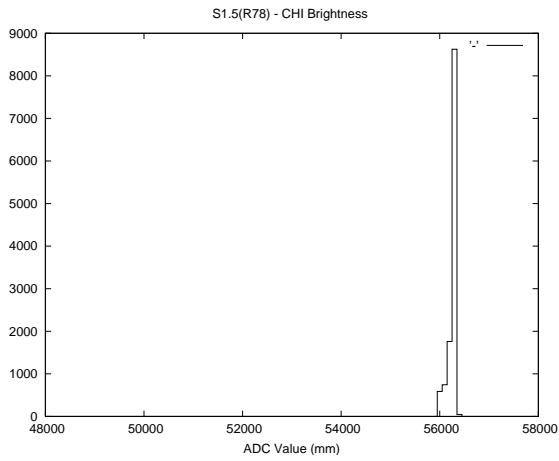

## 2 Mechanical Performance

Starting position for the last 2000 actuations.

Starting position width over time.

Acceleration for the last 2000 actuations.

Acceleration over time. Normalised to a temperature 45C using the temperature data collected by the system.

### 3 Optical Performance