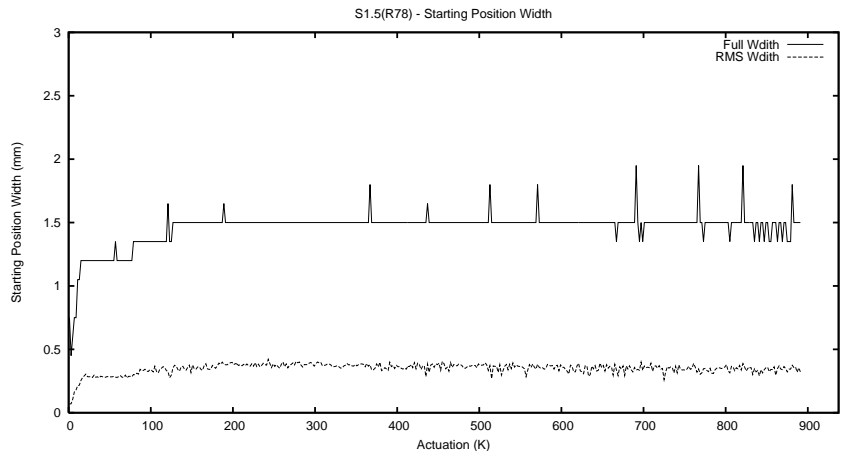

## 1 Operation Summary

	Last Shift	Total
Actuations:	11.9K	892.8K
Quadrature Count errors:	0	0
Fiber ADC errors:	0	0
BPS errors (during actuation):	0	0
(R78) Gaps > 3s & < 10s:	35	1562
(R78) Gaps > 10s:	74	1555
(R78) SP2 Corrections:	56	2719
(R78) Capture Over/Under shoots:	48/141	8898/10389

## 2 Mechanical Performance

Starting position for the last 2000 actuations.

Starting position width over time.

Acceleration for the last 2000 actuations.

Acceleration over time. Normalised to a temperature 45C using the temperature data collected by the system.