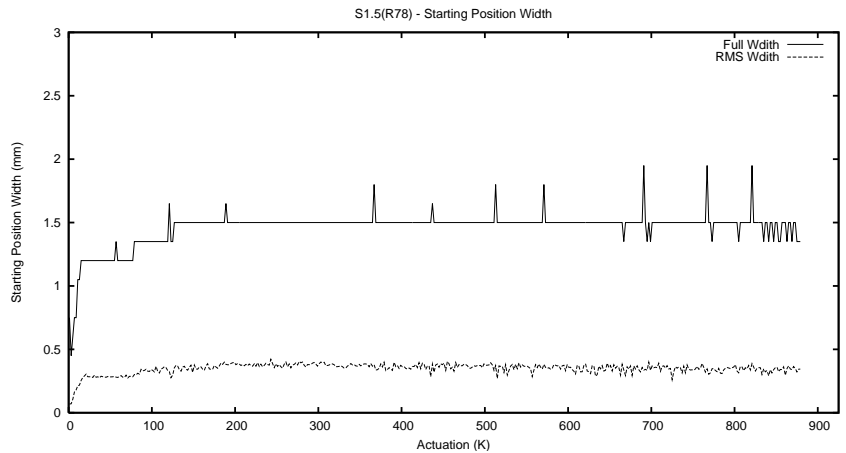

Target Performance Report - S1.5

Report Generated: March 5, 2014,

Last Actuation: 05/03/14 13:02:11

1 Operation Summary

	Last Shift	Total
Actuations:	60.3K	881.0K
Quadrature Count errors:	0	0
Fiber ADC errors:	0	0
BPS errors (during actuation):	0	0
(R78) Gaps > 3s & < 10s:	120	1527
(R78) Gaps > 10s:	220	1482
(R78) SP2 Corrections:	140	2663
(R78) Capture Over/Under shoots:	94/383	8850/10248

2 Mechanical Performance

Starting position for the last 2000 actuations.

Starting position width over time.

Acceleration for the last 2000 actuations.

Acceleration over time. Normalised to a temperature 45C using the temperature data collected by the system.