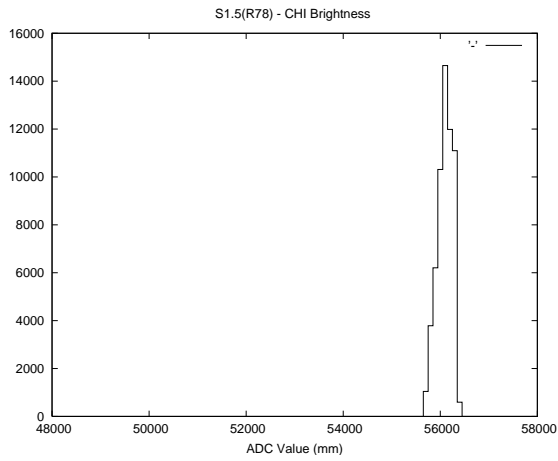

2 Mechanical Performance

Starting position for the last 2000 actuations.

Starting position width over time.

Acceleration for the last 2000 actuations.

Acceleration over time. Normalised to a temperature 45C using the temperature data collected by the system.

3 Optical Performance

4 BPS Check