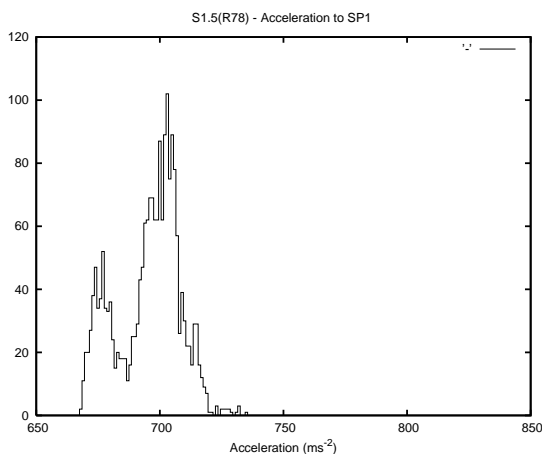

Target Performance Report - S1.5

Report Generated: March 5, 2014,

Last Actuation: 05/03/14 13:02:11

1 Operation Summary

	Last Shift	Total
Actuations:	60.3K	881.0K
Quadrature Count errors:	0	0
Fiber ADC errors:	0	0
BPS errors (during actuation):	0	0
(R78) Gaps > 3s & < 10s:	120	1527
(R78) Gaps > 10s:	220	1482
(R78) SP2 Corrections:	140	2663
(R78) Capture Over/Under shoots:	94/383	8850/10248

2 Mechanical Performance

Starting position for the last 2000 actuations.

Starting position width over time.

Acceleration for the last 2000 actuations.

Acceleration over time. Normalised to a temperature 45C using the temperature data collected by the system.