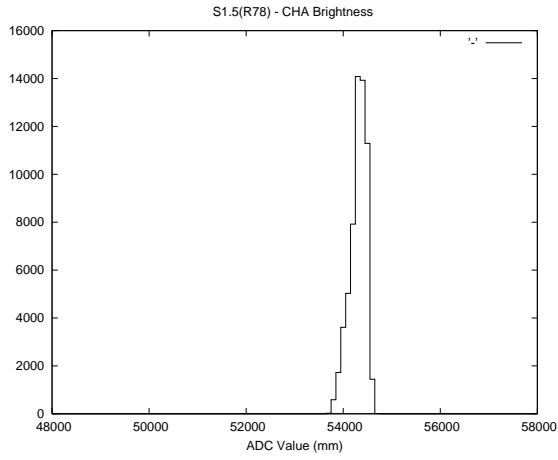

Target Performance Report - S1.5

Report Generated: March 5, 2014,

Last Actuation: 05/03/14 13:02:11

1 Operation Summary

	Last Shift	Total
Actuations:	60.3K	881.0K
Quadrature Count errors:	0	0
Fiber ADC errors:	0	0
BPS errors (during actuation):	0	0
(R78) Gaps > 3s & < 10s:	120	1527
(R78) Gaps > 10s:	220	1482
(R78) SP2 Corrections:	140	2663
(R78) Capture Over/Under shoots:	94/383	8850/10248

2 Mechanical Performance

Starting position for the last 2000 actuations.

Starting position width over time.

Acceleration for the last 2000 actuations.

Acceleration over time. Normalised to a temperature 45C using the temperature data collected by the system.

3 Optical Performance

4 BPS Check