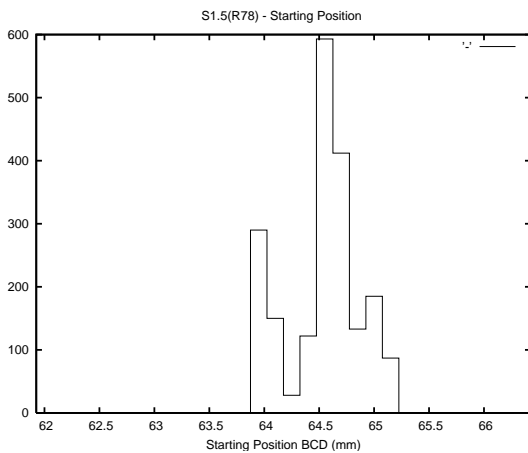

Target Performance Report - S1.5

Report Generated: March 5, 2014,

Last Actuation: 05/03/14 13:02:11

1 Operation Summary

	Last Shift	Total
Actuations:	60.3K	881.0K
Quadrature Count errors:	0	0
Fiber ADC errors:	0	0
BPS errors (during actuation):	0	0
(R78) Gaps > 3s & < 10s:	120	1527
(R78) Gaps > 10s:	220	1482
(R78) SP2 Corrections:	140	2663
(R78) Capture Over/Under shoots:	94/383	8850/10248

2 Mechanical Performance

Starting position for the last 2000 actuations.

Starting position width over time.

Acceleration for the last 2000 actuations.

Acceleration over time. Normalised to a temperature 45C using the temperature data collected by the system.

3 Optical Performance

4 BPS Check