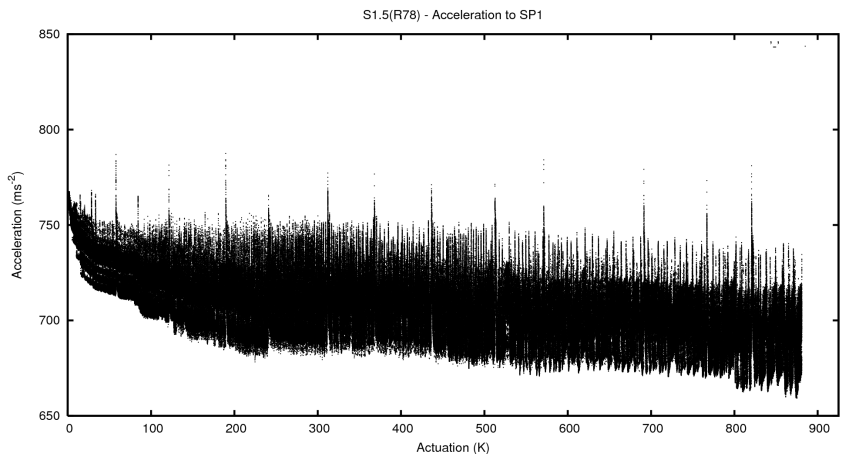

Target Performance Report - S1.5

Report Generated: March 5, 2014,

Last Actuation: 05/03/14 13:02:11

1 Operation Summary

	Last Shift	Total
Actuations:	60.3K	881.0K
Quadrature Count errors:	0	0
Fiber ADC errors:	0	0
BPS errors (during actuation):	0	0
(R78) Gaps > 3s & < 10s:	120	1527
(R78) Gaps > 10s:	220	1482
(R78) SP2 Corrections:	140	2663
(R78) Capture Over/Under shoots:	94/383	8850/10248

2 Mechanical Performance

Starting position for the last 2000 actuations.

Starting position width over time.

Acceleration for the last 2000 actuations.

Acceleration over time. Normalised to a temperature 45C using the temperature data collected by the system.

3 Optical Performance

4 BPS Check