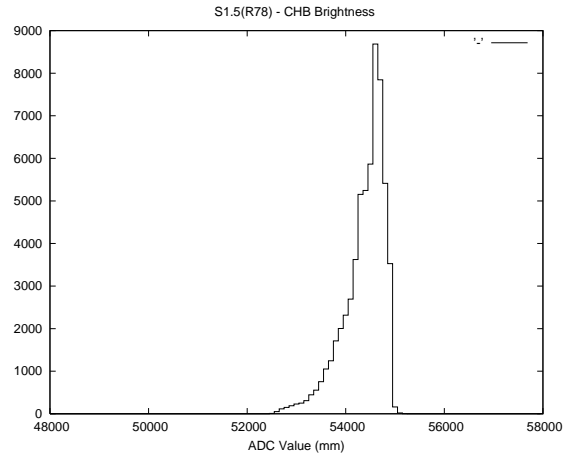

2 Mechanical Performance

Starting position for the last 2000 actuations.

Starting position width over time.

Acceleration for the last 2000 actuations.

Acceleration over time. Normalised to a temperature 45C using the temperature data collected by the system.

3 Optical Performance

4 BPS Check