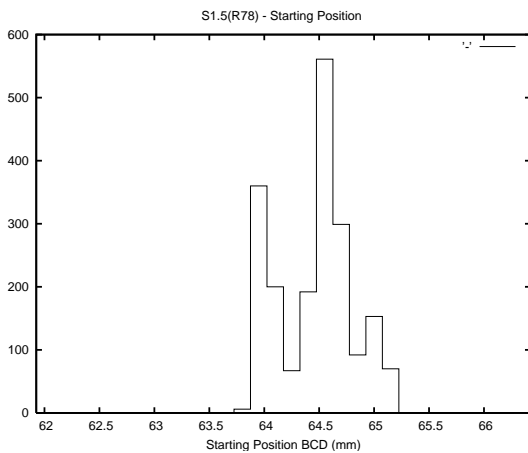

## 1 Operation Summary

	Last Shift	Total
Actuations:	53.8K	820.7K
Quadrature Count errors:	0	0
Fiber ADC errors:	0	0
BPS errors (during actuation):	0	0
(R78) Gaps > 3s & < 10s:	118	1407
(R78) Gaps > 10s:	179	1263
(R78) SP2 Corrections:	157	2523
(R78) Capture Over/Under shoots:	105/370	8757/9865

## 2 Mechanical Performance

Starting position for the last 2000 actuations.

Starting position width over time.

Acceleration for the last 2000 actuations.

Acceleration over time. Normalised to a temperature 45C using the temperature data collected by the system.

### 3 Optical Performance