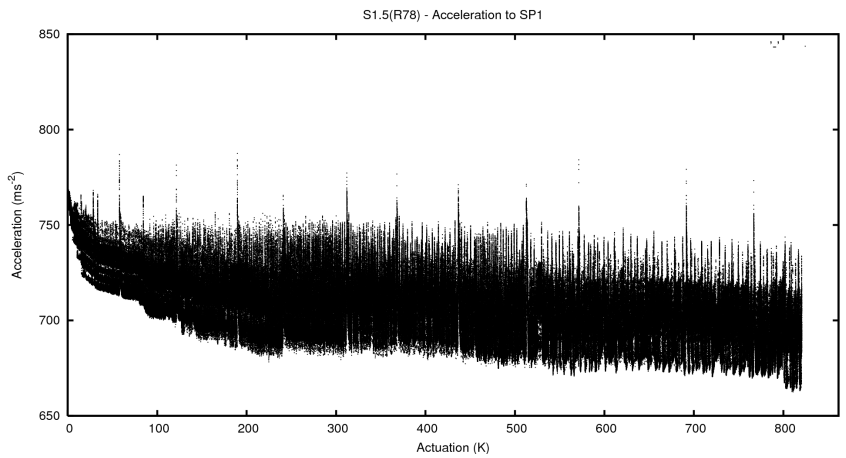

## 2 Mechanical Performance

Starting position for the last 2000 actuations.

Starting position width over time.

Acceleration for the last 2000 actuations.

Acceleration over time. Normalised to a temperature 45C using the temperature data collected by the system.

### 3 Optical Performance