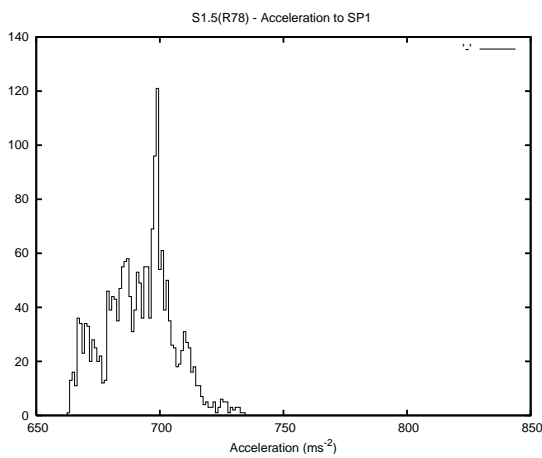

## 1 Operation Summary

	Last Shift	Total
Actuations:	53.8K	820.7K
Quadrature Count errors:	0	0
Fiber ADC errors:	0	0
BPS errors (during actuation):	0	0
(R78) Gaps > 3s & < 10s:	118	1407
(R78) Gaps > 10s:	179	1263
(R78) SP2 Corrections:	157	2523
(R78) Capture Over/Under shoots:	105/370	8757/9865

## 2 Mechanical Performance

Starting position for the last 2000 actuations.

Starting position width over time.

Acceleration for the last 2000 actuations.

Acceleration over time. Normalised to a temperature 45C using the temperature data collected by the system.