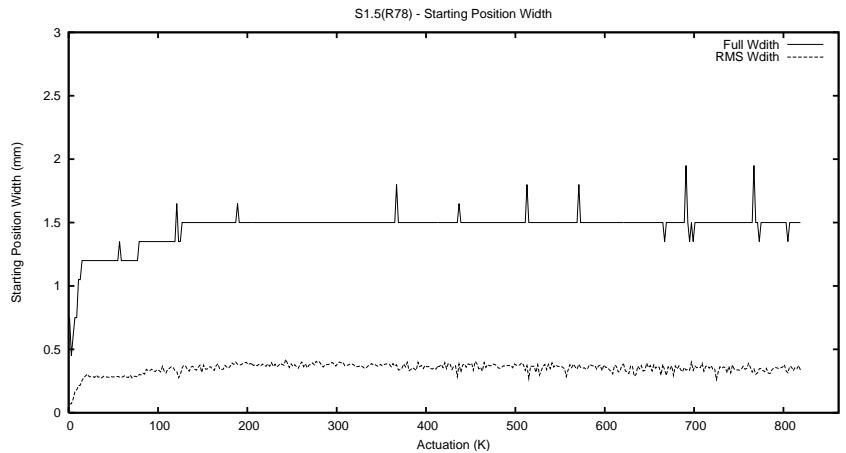

## 1 Operation Summary

	Last Shift	Total
Actuations:	53.8K	820.7K
Quadrature Count errors:	0	0
Fiber ADC errors:	0	0
BPS errors (during actuation):	0	0
(R78) Gaps > 3s & < 10s:	118	1407
(R78) Gaps > 10s:	179	1263
(R78) SP2 Corrections:	157	2523
(R78) Capture Over/Under shoots:	105/370	8757/9865

## 2 Mechanical Performance

Starting position for the last 2000 actuations.

Starting position width over time.

Acceleration for the last 2000 actuations.

Acceleration over time. Normalised to a temperature 45C using the temperature data collected by the system.