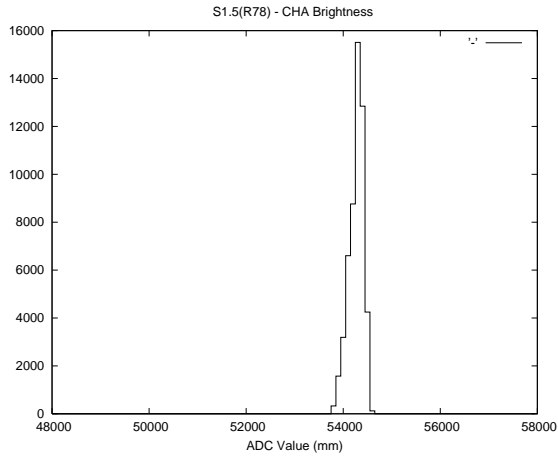

## 2 Mechanical Performance

Starting position for the last 2000 actuations.

Starting position width over time.

Acceleration for the last 2000 actuations.

Acceleration over time. Normalised to a temperature 45C using the temperature data collected by the system.

### 3 Optical Performance