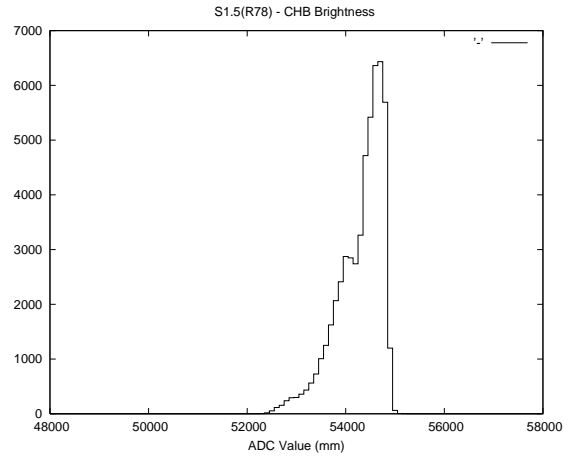

## 2 Mechanical Performance

Starting position for the last 2000 actuations.

Starting position width over time.

Acceleration for the last 2000 actuations.

Acceleration over time. Normalised to a temperature 45C using the temperature data collected by the system.

### 3 Optical Performance