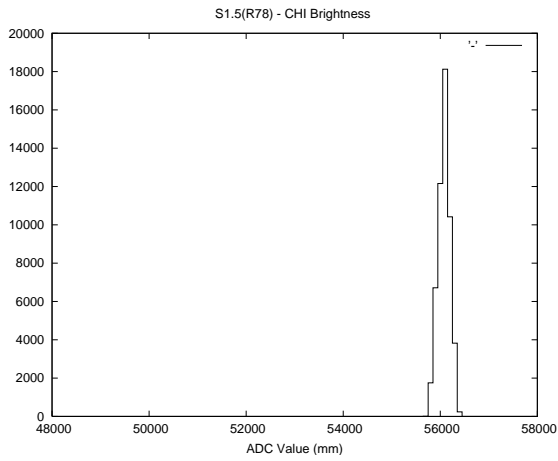

## 2 Mechanical Performance

Starting position for the last 2000 actuations.

Starting position width over time.

Acceleration for the last 2000 actuations.

Acceleration over time. Normalised to a temperature 45C using the temperature data collected by the system.

### 3 Optical Performance