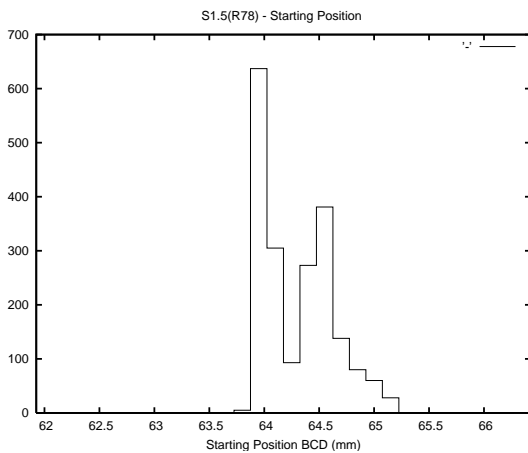

## 1 Operation Summary

	Last Shift	Total
Actuations:	75.5K	766.9K
Quadrature Count errors:	0	0
Fiber ADC errors:	0	0
BPS errors (during actuation):	0	0
(R78) Gaps > 3s & < 10s:	126	1289
(R78) Gaps > 10s:	214	1085
(R78) SP2 Corrections:	224	2366
(R78) Capture Over/Under shoots:	164/575	8652/9495

## 2 Mechanical Performance

Starting position for the last 2000 actuations.

Starting position width over time.

Acceleration for the last 2000 actuations.

Acceleration over time. Normalised to a temperature 45C using the temperature data collected by the system.

### 3 Optical Performance