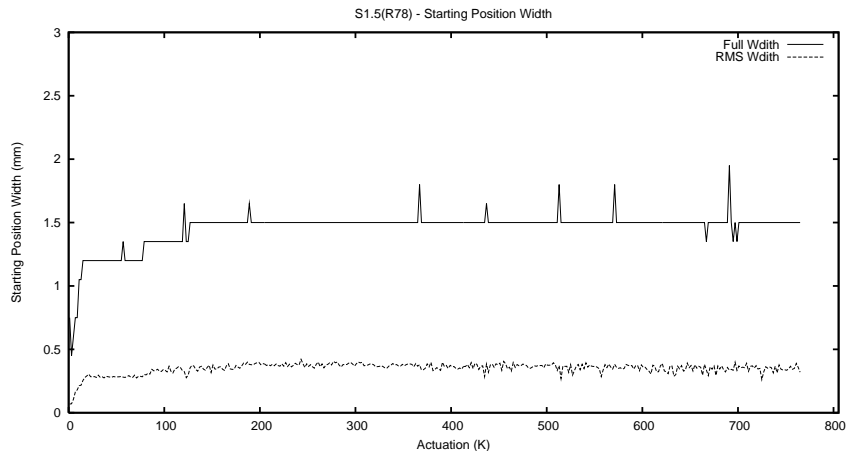

## 1 Operation Summary

	Last Shift	Total
Actuations:	75.5K	766.9K
Quadrature Count errors:	0	0
Fiber ADC errors:	0	0
BPS errors (during actuation):	0	0
(R78) Gaps > 3s & < 10s:	126	1289
(R78) Gaps > 10s:	214	1085
(R78) SP2 Corrections:	224	2366
(R78) Capture Over/Under shoots:	164/575	8652/9495

## 2 Mechanical Performance

Starting position for the last 2000 actuations.

Starting position width over time.

Acceleration for the last 2000 actuations.

Acceleration over time. Normalised to a temperature 45C using the temperature data collected by the system.