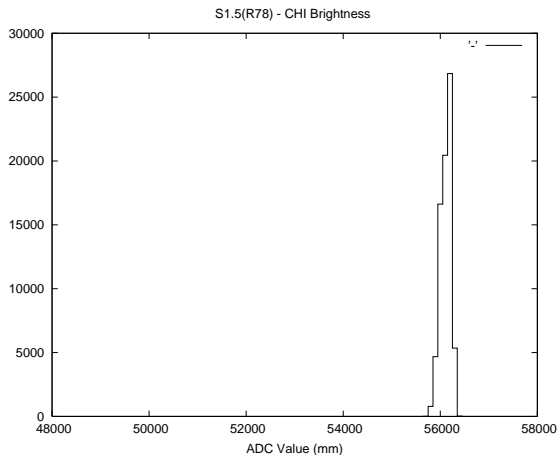

## 2 Mechanical Performance

Starting position for the last 2000 actuations.

Starting position width over time.

Acceleration for the last 2000 actuations.

Acceleration over time. Normalised to a temperature 45C using the temperature data collected by the system.

### 3 Optical Performance