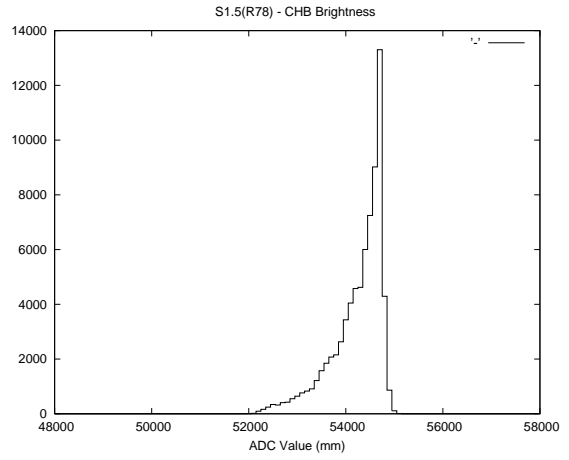

## 2 Mechanical Performance

Starting position for the last 2000 actuations.

Starting position width over time.

Acceleration for the last 2000 actuations.

Acceleration over time. Normalised to a temperature 45C using the temperature data collected by the system.

### 3 Optical Performance