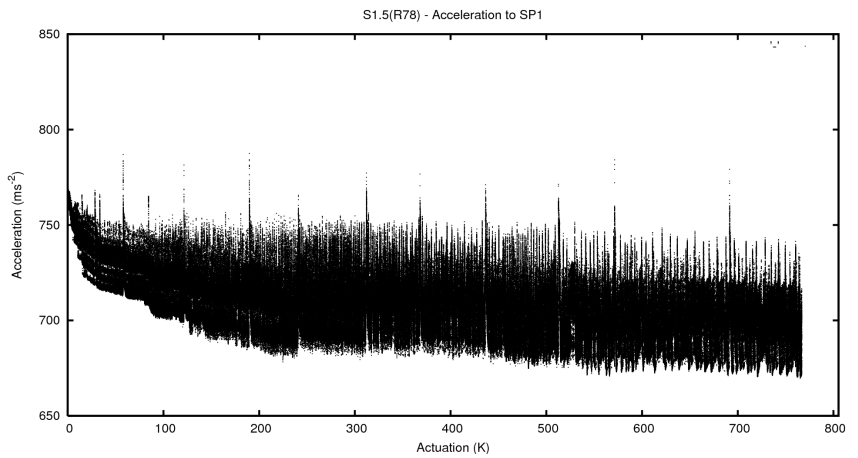

## 2 Mechanical Performance

Starting position for the last 2000 actuations.

Starting position width over time.

Acceleration for the last 2000 actuations.

Acceleration over time. Normalised to a temperature 45C using the temperature data collected by the system.

### 3 Optical Performance