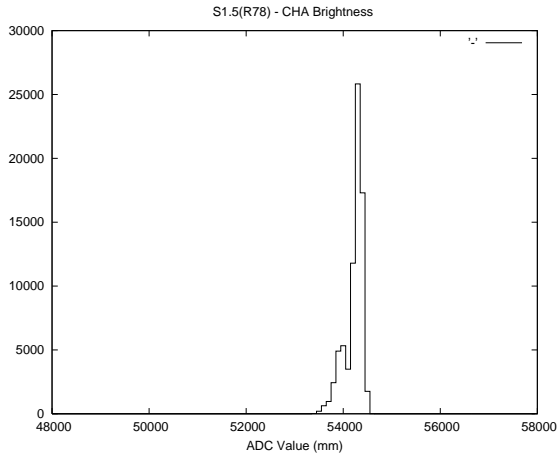

## 1 Operation Summary

	Last Shift	Total
Actuations:	75.5K	766.9K
Quadrature Count errors:	0	0
Fiber ADC errors:	0	0
BPS errors (during actuation):	0	0
(R78) Gaps > 3s & < 10s:	126	1289
(R78) Gaps > 10s:	214	1085
(R78) SP2 Corrections:	224	2366
(R78) Capture Over/Under shoots:	164/575	8652/9495

## 2 Mechanical Performance

Starting position for the last 2000 actuations.

Starting position width over time.

Acceleration for the last 2000 actuations.

Acceleration over time. Normalised to a temperature 45C using the temperature data collected by the system.

### 3 Optical Performance