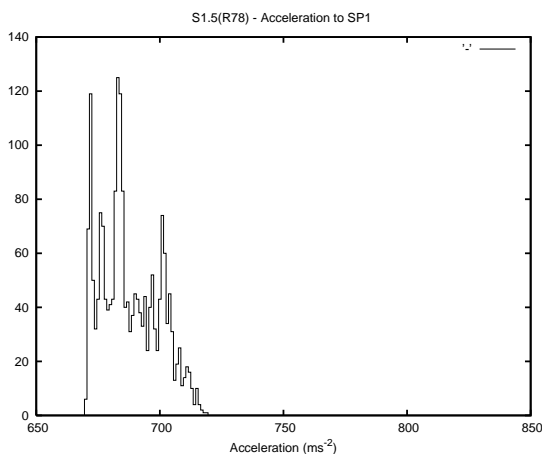

## 1 Operation Summary

	Last Shift	Total
Actuations:	75.5K	766.9K
Quadrature Count errors:	0	0
Fiber ADC errors:	0	0
BPS errors (during actuation):	0	0
(R78) Gaps > 3s & < 10s:	126	1289
(R78) Gaps > 10s:	214	1085
(R78) SP2 Corrections:	224	2366
(R78) Capture Over/Under shoots:	164/575	8652/9495

## 2 Mechanical Performance

Starting position for the last 2000 actuations.

Starting position width over time.

Acceleration for the last 2000 actuations.

Acceleration over time. Normalised to a temperature 45C using the temperature data collected by the system.