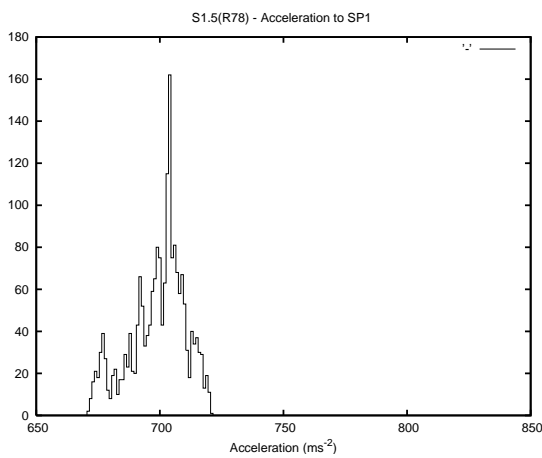

## 1 Operation Summary

	Last Shift	Total
Actuations:	120.1K	691.4K
Quadrature Count errors:	0	0
Fiber ADC errors:	0	0
BPS errors (during actuation):	0	0
(R78) Gaps > 3s & < 10s:	251	1163
(R78) Gaps > 10s:	383	872
(R78) SP2 Corrections:	393	2142
(R78) Capture Over/Under shoots:	241/997	8488/8920

## 2 Mechanical Performance

Starting position for the last 2000 actuations.

Starting position width over time.

Acceleration for the last 2000 actuations.

Acceleration over time. Normalised to a temperature 45C using the temperature data collected by the system.