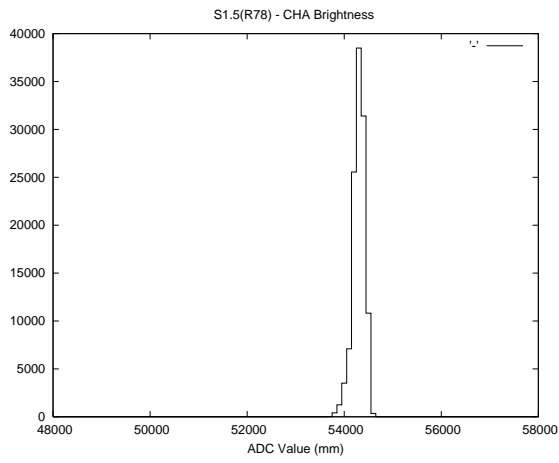

## 2 Mechanical Performance

Starting position for the last 2000 actuations.

Starting position width over time.

Acceleration for the last 2000 actuations.

Acceleration over time. Normalised to a temperature 45C using the temperature data collected by the system.

### 3 Optical Performance