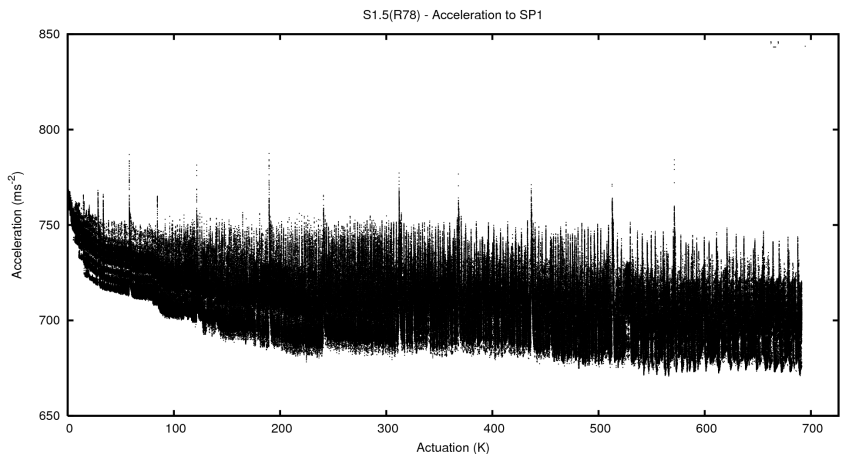

## 2 Mechanical Performance

Starting position for the last 2000 actuations.

Starting position width over time.

Acceleration for the last 2000 actuations.

Acceleration over time. Normalised to a temperature 45C using the temperature data collected by the system.

### 3 Optical Performance