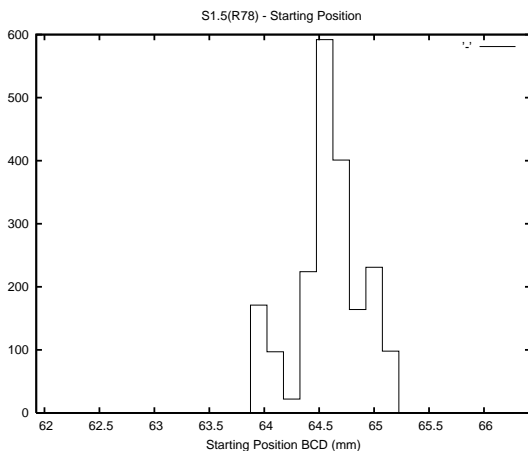

## 1 Operation Summary

	Last Shift	Total
Actuations:	120.1K	691.4K
Quadrature Count errors:	0	0
Fiber ADC errors:	0	0
BPS errors (during actuation):	0	0
(R78) Gaps > 3s & < 10s:	251	1163
(R78) Gaps > 10s:	383	872
(R78) SP2 Corrections:	393	2142
(R78) Capture Over/Under shoots:	241/997	8488/8920

## 2 Mechanical Performance

Starting position for the last 2000 actuations.

Starting position width over time.

Acceleration for the last 2000 actuations.

Acceleration over time. Normalised to a temperature 45C using the temperature data collected by the system.

### 3 Optical Performance