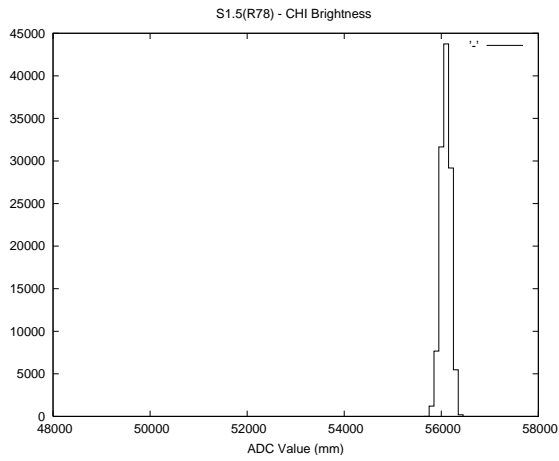

## 2 Mechanical Performance

Starting position for the last 2000 actuations.

Starting position width over time.

Acceleration for the last 2000 actuations.

Acceleration over time. Normalised to a temperature 45C using the temperature data collected by the system.

### 3 Optical Performance