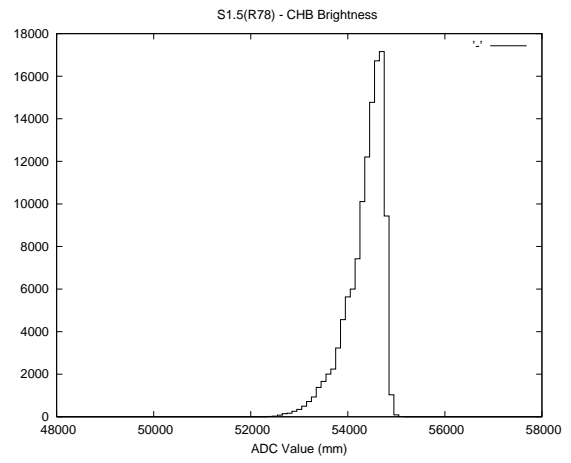

## 2 Mechanical Performance

Starting position for the last 2000 actuations.

Starting position width over time.

Acceleration for the last 2000 actuations.

Acceleration over time. Normalised to a temperature 45C using the temperature data collected by the system.

### 3 Optical Performance