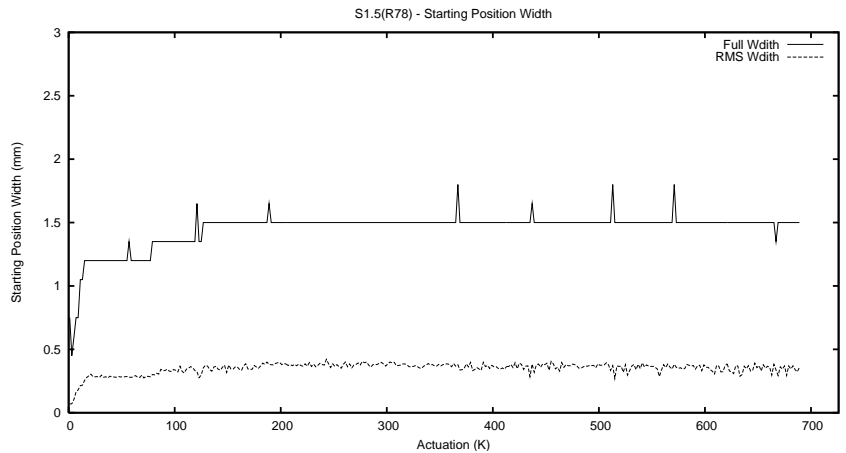

## 1 Operation Summary

	Last Shift	Total
Actuations:	120.1K	691.4K
Quadrature Count errors:	0	0
Fiber ADC errors:	0	0
BPS errors (during actuation):	0	0
(R78) Gaps > 3s & < 10s:	251	1163
(R78) Gaps > 10s:	383	872
(R78) SP2 Corrections:	393	2142
(R78) Capture Over/Under shoots:	241/997	8488/8920

## 2 Mechanical Performance

Starting position for the last 2000 actuations.

Starting position width over time.

Acceleration for the last 2000 actuations.

Acceleration over time. Normalised to a temperature 45C using the temperature data collected by the system.