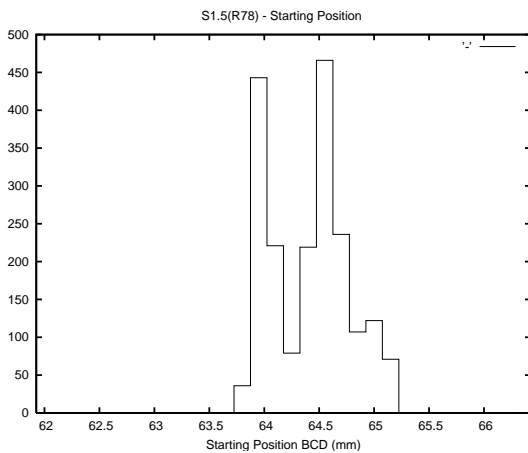

Target Performance Report - S1.5

Report Generated: February 28, 2014,

Last Actuation: 28/02/14 15:20:17

1 Operation Summary

	Last Shift	Total
Actuations:	58.6K	571.3K
Quadrature Count errors:	0	0
Fiber ADC errors:	0	0
BPS errors (during actuation):	0	0
(R78) Gaps > 3s & < 10s:	117	912
(R78) Gaps > 10s:	206	490
(R78) SP2 Corrections:	235	1749
(R78) Capture Over/Under shoots:	188/648	8247/7923

2 Mechanical Performance

Starting position for the last 2000 actuations.

Starting position width over time.

Acceleration for the last 2000 actuations.

Acceleration over time. Normalised to a temperature 45C using the temperature data collected by the system.

3 Optical Performance

4 BPS Check