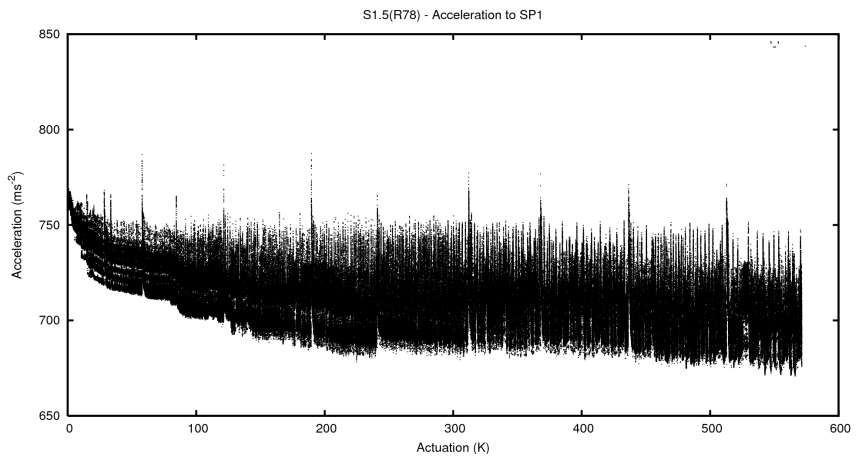

Target Performance Report - S1.5

Report Generated: February 28, 2014,

Last Actuation: 28/02/14 15:20:17

1 Operation Summary

	Last Shift	Total
Actuations:	58.6K	571.3K
Quadrature Count errors:	0	0
Fiber ADC errors:	0	0
BPS errors (during actuation):	0	0
(R78) Gaps > 3s & < 10s:	117	912
(R78) Gaps > 10s:	206	490
(R78) SP2 Corrections:	235	1749
(R78) Capture Over/Under shoots:	188/648	8247/7923

2 Mechanical Performance

Starting position for the last 2000 actuations.

Starting position width over time.

Acceleration for the last 2000 actuations.

Acceleration over time. Normalised to a temperature 45C using the temperature data collected by the system.

3 Optical Performance

4 BPS Check