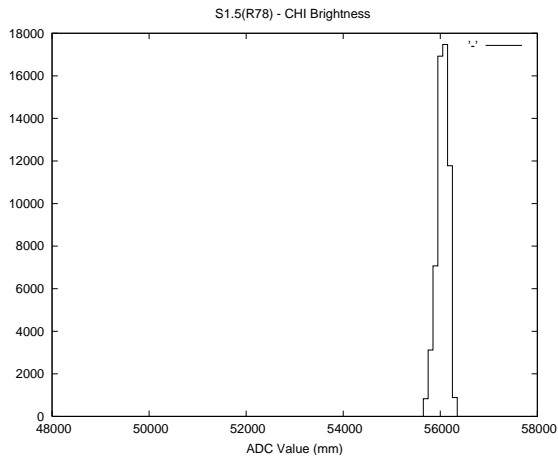

2 Mechanical Performance

Starting position for the last 2000 actuations.

Starting position width over time.

Acceleration for the last 2000 actuations.

Acceleration over time. Normalised to a temperature 45C using the temperature data collected by the system.

3 Optical Performance

4 BPS Check