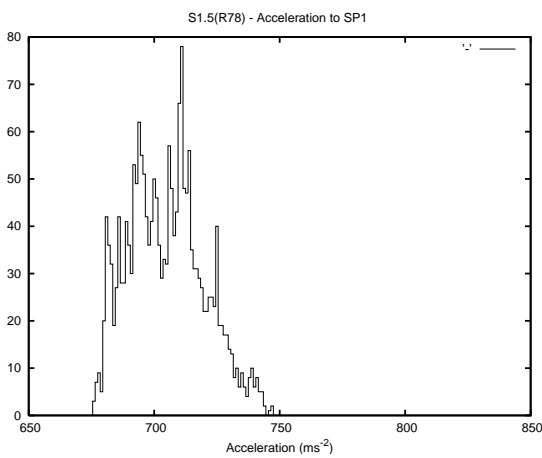

Target Performance Report - S1.5

Report Generated: February 28, 2014,

Last Actuation: 28/02/14 15:20:17

1 Operation Summary

	Last Shift	Total
Actuations:	58.6K	571.3K
Quadrature Count errors:	0	0
Fiber ADC errors:	0	0
BPS errors (during actuation):	0	0
(R78) Gaps > 3s & < 10s:	117	912
(R78) Gaps > 10s:	206	490
(R78) SP2 Corrections:	235	1749
(R78) Capture Over/Under shoots:	188/648	8247/7923

2 Mechanical Performance

Starting position for the last 2000 actuations.

Starting position width over time.

Acceleration for the last 2000 actuations.

Acceleration over time. Normalised to a temperature 45C using the temperature data collected by the system.