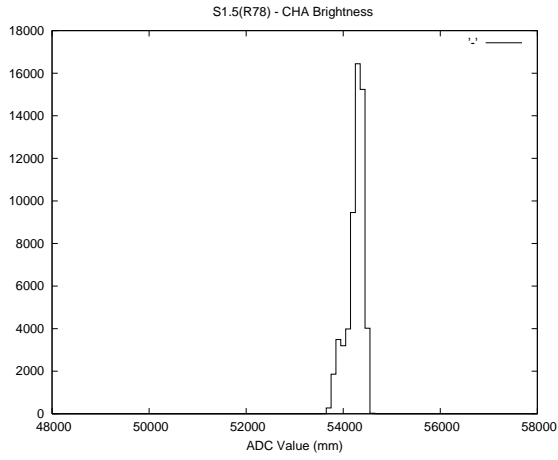

Target Performance Report - S1.5

Report Generated: February 28, 2014,

Last Actuation: 28/02/14 15:20:17

1 Operation Summary

	Last Shift	Total
Actuations:	58.6K	571.3K
Quadrature Count errors:	0	0
Fiber ADC errors:	0	0
BPS errors (during actuation):	0	0
(R78) Gaps > 3s & < 10s:	117	912
(R78) Gaps > 10s:	206	490
(R78) SP2 Corrections:	235	1749
(R78) Capture Over/Under shoots:	188/648	8247/7923

2 Mechanical Performance

Starting position for the last 2000 actuations.

Starting position width over time.

Acceleration for the last 2000 actuations.

Acceleration over time. Normalised to a temperature 45C using the temperature data collected by the system.

3 Optical Performance

4 BPS Check