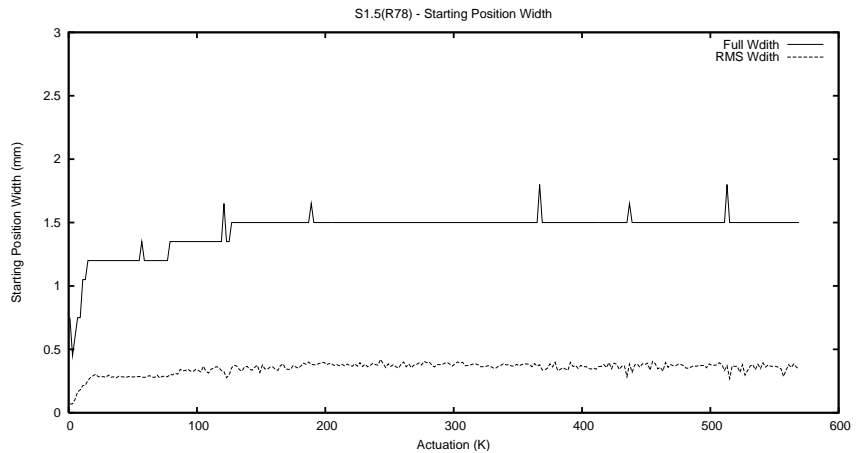

Target Performance Report - S1.5

Report Generated: February 28, 2014,

Last Actuation: 28/02/14 15:20:17

1 Operation Summary

	Last Shift	Total
Actuations:	58.6K	571.3K
Quadrature Count errors:	0	0
Fiber ADC errors:	0	0
BPS errors (during actuation):	0	0
(R78) Gaps > 3s & < 10s:	117	912
(R78) Gaps > 10s:	206	490
(R78) SP2 Corrections:	235	1749
(R78) Capture Over/Under shoots:	188/648	8247/7923

2 Mechanical Performance

Starting position for the last 2000 actuations.

Starting position width over time.

Acceleration for the last 2000 actuations.

Acceleration over time. Normalised to a temperature 45C using the temperature data collected by the system.