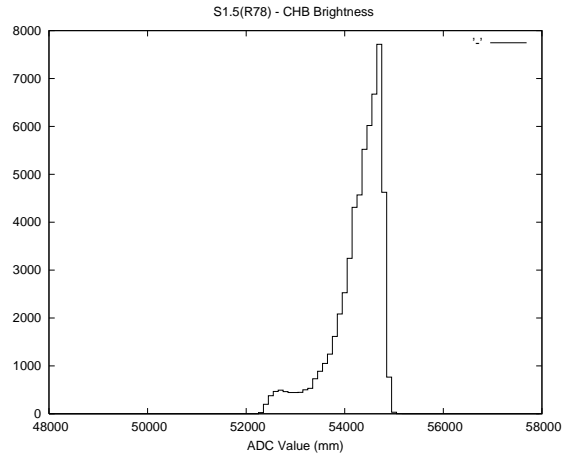

2 Mechanical Performance

Starting position for the last 2000 actuations.

Starting position width over time.

Acceleration for the last 2000 actuations.

Acceleration over time. Normalised to a temperature 45C using the temperature data collected by the system.

3 Optical Performance

4 BPS Check