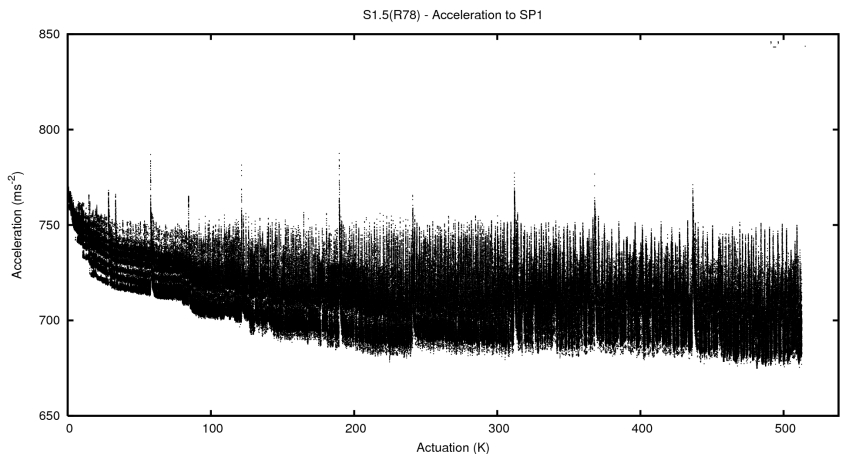

## 2 Mechanical Performance

Starting position for the last 2000 actuations.

Starting position width over time.

Acceleration for the last 2000 actuations.

Acceleration over time. Normalised to a temperature 45C using the temperature data collected by the system.

### 3 Optical Performance