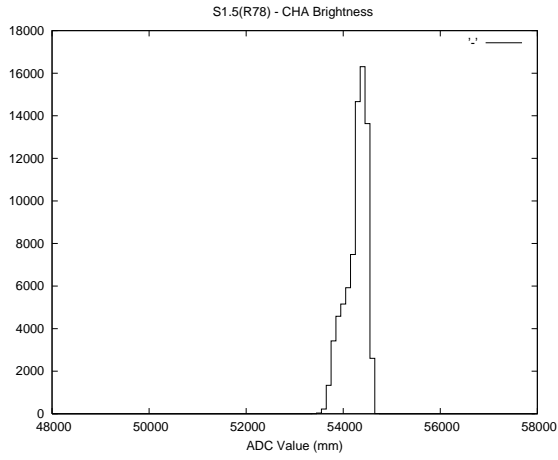

## 1 Operation Summary

	Last Shift	Total
Actuations:	76.2K	512.7K
Quadrature Count errors:	0	0
Fiber ADC errors:	0	0
BPS errors (during actuation):	0	0
(R78) Gaps > 3s & < 10s:	203	795
(R78) Gaps > 10s:	159	285
(R78) SP2 Corrections:	307	1514
(R78) Capture Over/Under shoots:	284/1115	8059/7275

## 2 Mechanical Performance

Starting position for the last 2000 actuations.

Starting position width over time.

Acceleration for the last 2000 actuations.

Acceleration over time. Normalised to a temperature 45C using the temperature data collected by the system.

### 3 Optical Performance