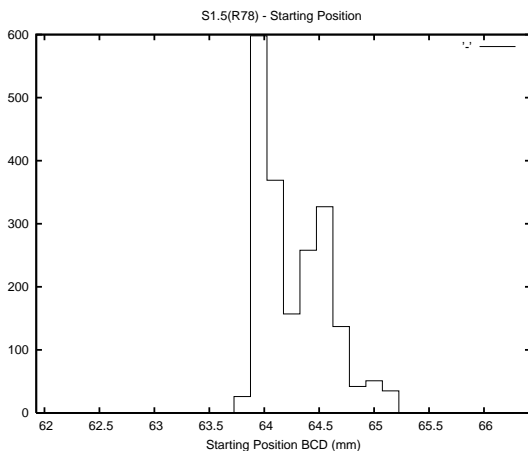

## 1 Operation Summary

	Last Shift	Total
Actuations:	76.2K	512.7K
Quadrature Count errors:	0	0
Fiber ADC errors:	0	0
BPS errors (during actuation):	0	0
(R78) Gaps > 3s & < 10s:	203	795
(R78) Gaps > 10s:	159	285
(R78) SP2 Corrections:	307	1514
(R78) Capture Over/Under shoots:	284/1115	8059/7275

## 2 Mechanical Performance

Starting position for the last 2000 actuations.

Starting position width over time.

Acceleration for the last 2000 actuations.

Acceleration over time. Normalised to a temperature 45C using the temperature data collected by the system.

### 3 Optical Performance