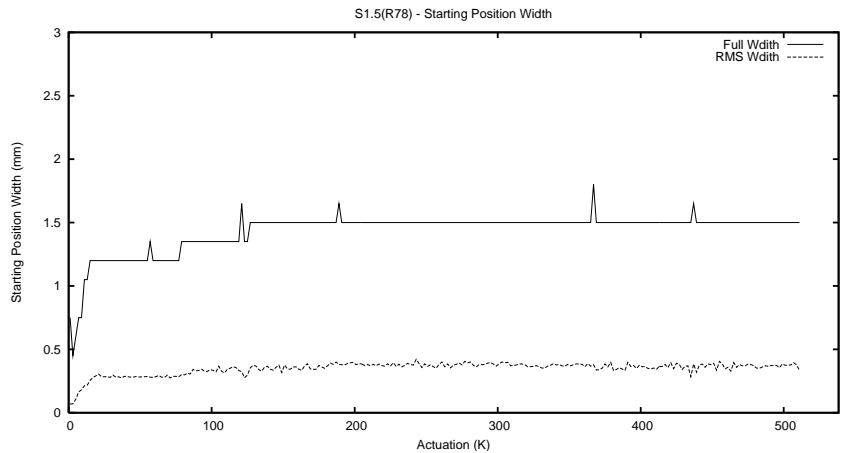

## 1 Operation Summary

	Last Shift	Total
Actuations:	76.2K	512.7K
Quadrature Count errors:	0	0
Fiber ADC errors:	0	0
BPS errors (during actuation):	0	0
(R78) Gaps > 3s & < 10s:	203	795
(R78) Gaps > 10s:	159	285
(R78) SP2 Corrections:	307	1514
(R78) Capture Over/Under shoots:	284/1115	8059/7275

## 2 Mechanical Performance

Starting position for the last 2000 actuations.

Starting position width over time.

Acceleration for the last 2000 actuations.

Acceleration over time. Normalised to a temperature 45C using the temperature data collected by the system.