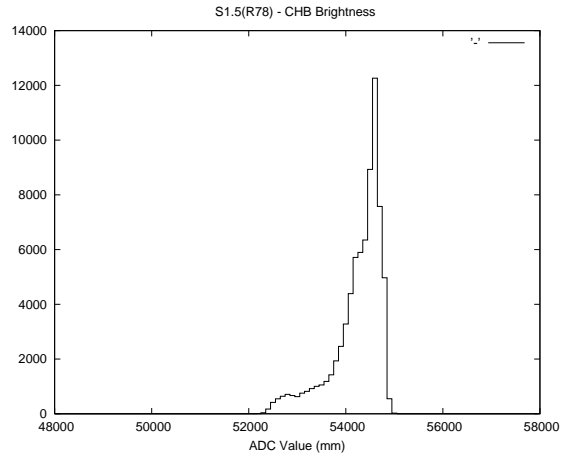

## 2 Mechanical Performance

Starting position for the last 2000 actuations.

Starting position width over time.

Acceleration for the last 2000 actuations.

Acceleration over time. Normalised to a temperature 45C using the temperature data collected by the system.

### 3 Optical Performance