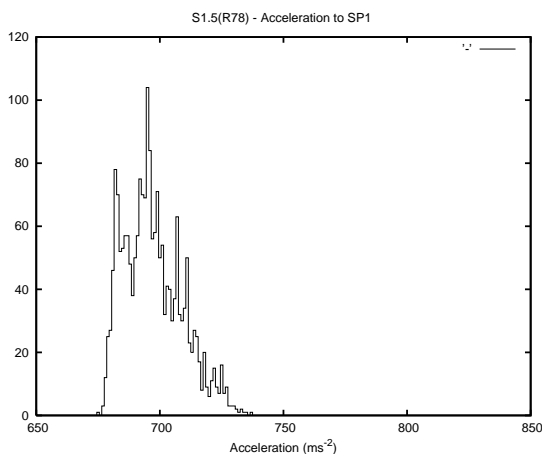

## 1 Operation Summary

	Last Shift	Total
Actuations:	76.2K	512.7K
Quadrature Count errors:	0	0
Fiber ADC errors:	0	0
BPS errors (during actuation):	0	0
(R78) Gaps > 3s & < 10s:	203	795
(R78) Gaps > 10s:	159	285
(R78) SP2 Corrections:	307	1514
(R78) Capture Over/Under shoots:	284/1115	8059/7275

## 2 Mechanical Performance

Starting position for the last 2000 actuations.

Starting position width over time.

Acceleration for the last 2000 actuations.

Acceleration over time. Normalised to a temperature 45C using the temperature data collected by the system.