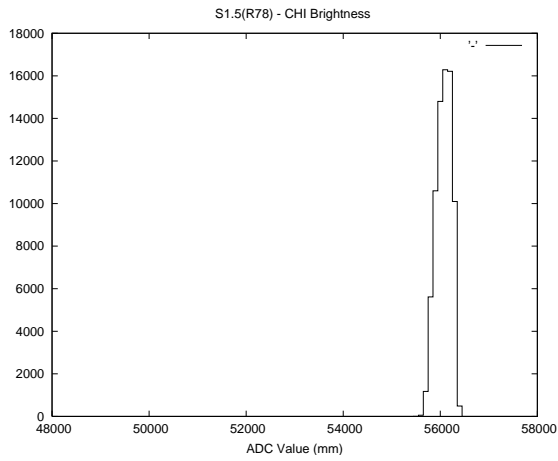

## 2 Mechanical Performance

Starting position for the last 2000 actuations.

Starting position width over time.

Acceleration for the last 2000 actuations.

Acceleration over time. Normalised to a temperature 45C using the temperature data collected by the system.

### 3 Optical Performance