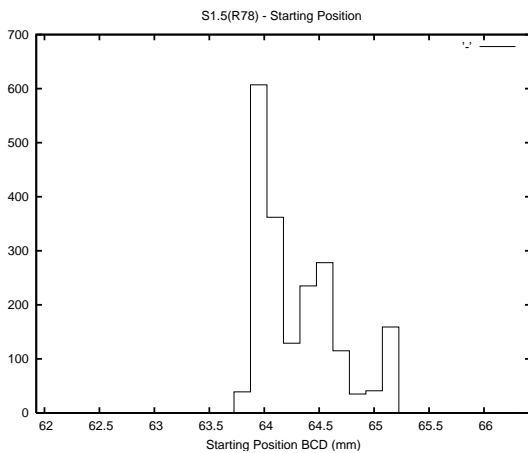

Target Performance Report - S1.5

Report Generated: February 26, 2014,

Last Actuation: 26/02/14 12:08:53

1 Operation Summary

	Last Shift	Total
Actuations:	68.6K	436.5K
Quadrature Count errors:	0	0
Fiber ADC errors:	0	0
BPS errors (during actuation):	0	0
(R78) Gaps > 3s & < 10s:	53	592
(R78) Gaps > 10s:	14	127
(R78) SP2 Corrections:	121	1207
(R78) Capture Over/Under shoots:	206/898	7775/6160

2 Mechanical Performance

Starting position for the last 2000 actuations.

Starting position width over time.

Acceleration for the last 2000 actuations.

Acceleration over time. Normalised to a temperature 45C using the temperature data collected by the system.

3 Optical Performance

4 BPS Check