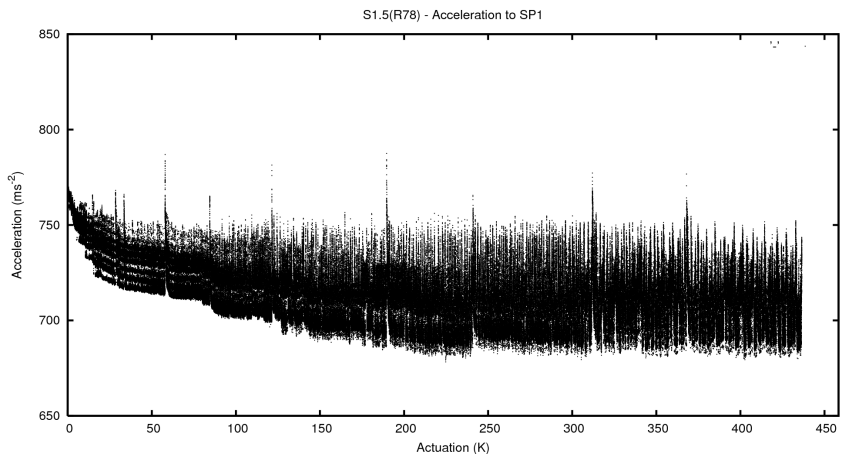

Target Performance Report - S1.5

Report Generated: February 26, 2014,

Last Actuation: 26/02/14 12:08:53

1 Operation Summary

	Last Shift	Total
Actuations:	68.6K	436.5K
Quadrature Count errors:	0	0
Fiber ADC errors:	0	0
BPS errors (during actuation):	0	0
(R78) Gaps > 3s & < 10s:	53	592
(R78) Gaps > 10s:	14	127
(R78) SP2 Corrections:	121	1207
(R78) Capture Over/Under shoots:	206/898	7775/6160

2 Mechanical Performance

Starting position for the last 2000 actuations.

Starting position width over time.

Acceleration for the last 2000 actuations.

Acceleration over time. Normalised to a temperature 45C using the temperature data collected by the system.

3 Optical Performance

4 BPS Check