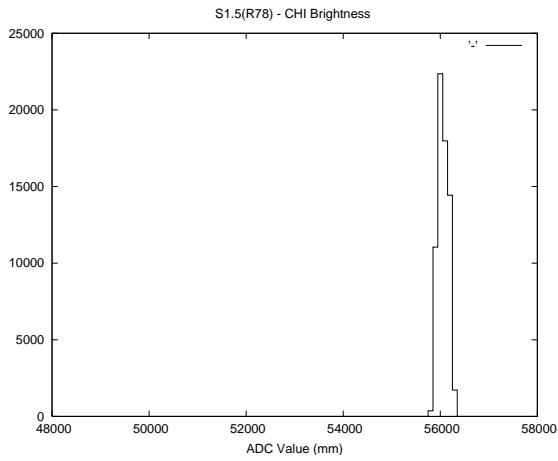

Target Performance Report - S1.5

Report Generated: February 26, 2014,

Last Actuation: 26/02/14 12:08:53

1 Operation Summary

	Last Shift	Total
Actuations:	68.6K	436.5K
Quadrature Count errors:	0	0
Fiber ADC errors:	0	0
BPS errors (during actuation):	0	0
(R78) Gaps > 3s & < 10s:	53	592
(R78) Gaps > 10s:	14	127
(R78) SP2 Corrections:	121	1207
(R78) Capture Over/Under shoots:	206/898	7775/6160

2 Mechanical Performance

Starting position for the last 2000 actuations.

Starting position width over time.

Acceleration for the last 2000 actuations.

Acceleration over time. Normalised to a temperature 45C using the temperature data collected by the system.

3 Optical Performance

4 BPS Check