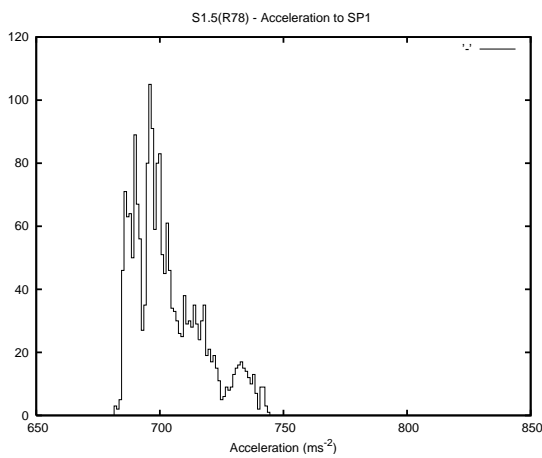

Target Performance Report - S1.5

Report Generated: February 26, 2014,

Last Actuation: 26/02/14 12:08:53

1 Operation Summary

	Last Shift	Total
Actuations:	68.6K	436.5K
Quadrature Count errors:	0	0
Fiber ADC errors:	0	0
BPS errors (during actuation):	0	0
(R78) Gaps > 3s & < 10s:	53	592
(R78) Gaps > 10s:	14	127
(R78) SP2 Corrections:	121	1207
(R78) Capture Over/Under shoots:	206/898	7775/6160

2 Mechanical Performance

Starting position for the last 2000 actuations.

Starting position width over time.

Acceleration for the last 2000 actuations.

Acceleration over time. Normalised to a temperature 45C using the temperature data collected by the system.