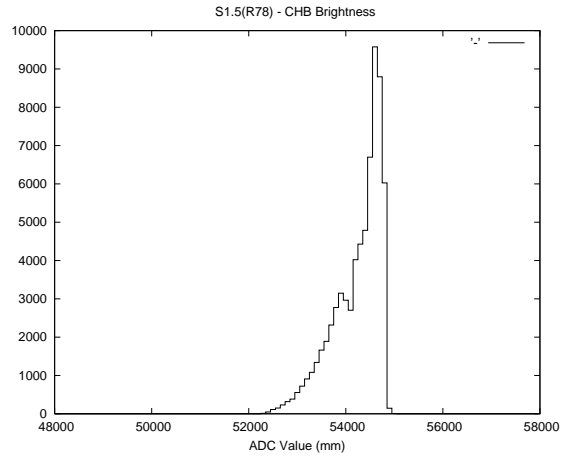

2 Mechanical Performance

Starting position for the last 2000 actuations.

Starting position width over time.

Acceleration for the last 2000 actuations.

Acceleration over time. Normalised to a temperature 45C using the temperature data collected by the system.

3 Optical Performance

4 BPS Check