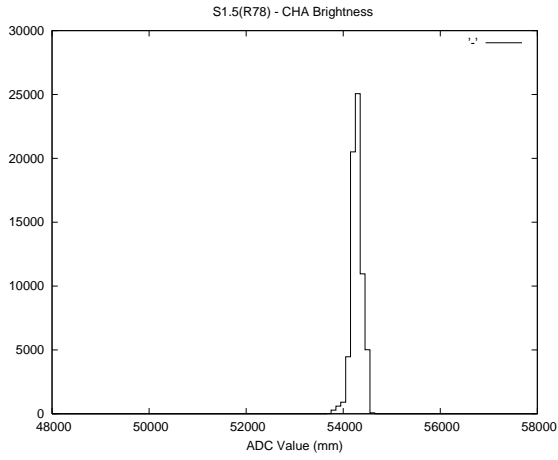

Target Performance Report - S1.5

Report Generated: February 26, 2014,

Last Actuation: 26/02/14 12:08:53

1 Operation Summary

	Last Shift	Total
Actuations:	68.6K	436.5K
Quadrature Count errors:	0	0
Fiber ADC errors:	0	0
BPS errors (during actuation):	0	0
(R78) Gaps > 3s & < 10s:	53	592
(R78) Gaps > 10s:	14	127
(R78) SP2 Corrections:	121	1207
(R78) Capture Over/Under shoots:	206/898	7775/6160

2 Mechanical Performance

Starting position for the last 2000 actuations.

Starting position width over time.

Acceleration for the last 2000 actuations.

Acceleration over time. Normalised to a temperature 45C using the temperature data collected by the system.

3 Optical Performance

4 BPS Check