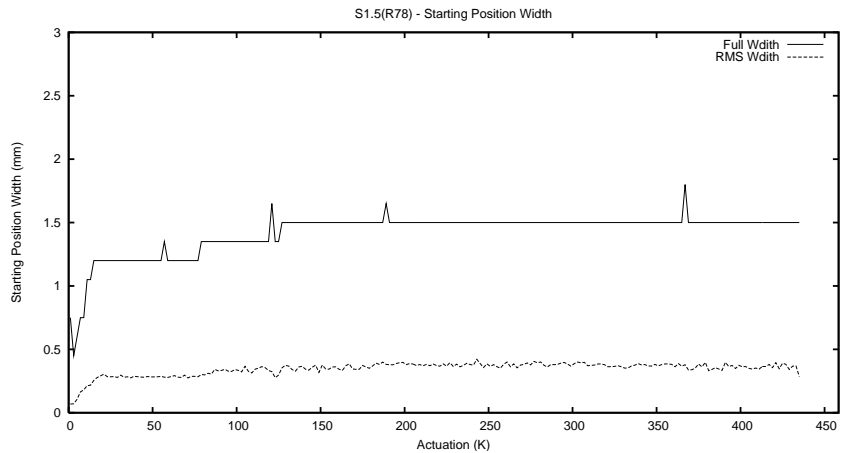

Target Performance Report - S1.5

Report Generated: February 26, 2014,

Last Actuation: 26/02/14 12:08:53

1 Operation Summary

	Last Shift	Total
Actuations:	68.6K	436.5K
Quadrature Count errors:	0	0
Fiber ADC errors:	0	0
BPS errors (during actuation):	0	0
(R78) Gaps > 3s & < 10s:	53	592
(R78) Gaps > 10s:	14	127
(R78) SP2 Corrections:	121	1207
(R78) Capture Over/Under shoots:	206/898	7775/6160

2 Mechanical Performance

Starting position for the last 2000 actuations.

Starting position width over time.

Acceleration for the last 2000 actuations.

Acceleration over time. Normalised to a temperature 45C using the temperature data collected by the system.