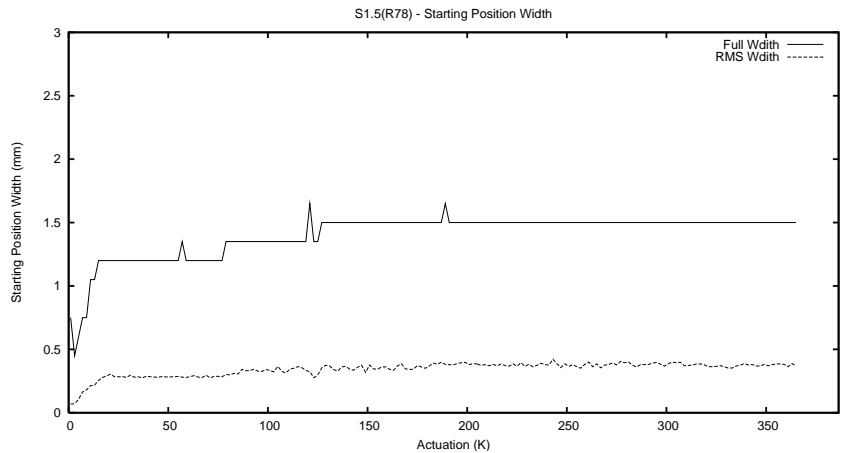

Target Performance Report - S1.5

Report Generated: February 25, 2014,

Last Actuation: 25/02/14 11:02:57

1 Operation Summary

	Last Shift	Total
Actuations:	56.0K	368.0K
Quadrature Count errors:	0	0
Fiber ADC errors:	0	0
BPS errors (during actuation):	0	0
(R78) Gaps > 3s & < 10s:	79	539
(R78) Gaps > 10s:	16	114
(R78) SP2 Corrections:	152	1086
(R78) Capture Over/Under shoots:	283/747	7569/5262

2 Mechanical Performance

Starting position for the last 2000 actuations.

Starting position width over time.

Acceleration for the last 2000 actuations.

Acceleration over time. Normalised to a temperature 45C using the temperature data collected by the system.