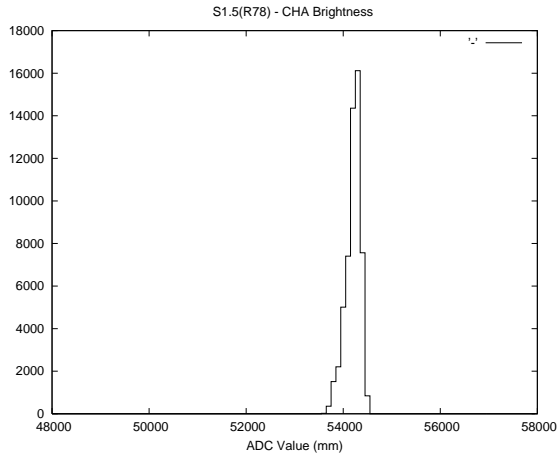

Target Performance Report - S1.5

Report Generated: February 25, 2014,

Last Actuation: 25/02/14 11:02:57

1 Operation Summary

	Last Shift	Total
Actuations:	56.0K	368.0K
Quadrature Count errors:	0	0
Fiber ADC errors:	0	0
BPS errors (during actuation):	0	0
(R78) Gaps > 3s & < 10s:	79	539
(R78) Gaps > 10s:	16	114
(R78) SP2 Corrections:	152	1086
(R78) Capture Over/Under shoots:	283/747	7569/5262

2 Mechanical Performance

Starting position for the last 2000 actuations.

Starting position width over time.

Acceleration for the last 2000 actuations.

Acceleration over time. Normalised to a temperature 45C using the temperature data collected by the system.

3 Optical Performance

4 BPS Check