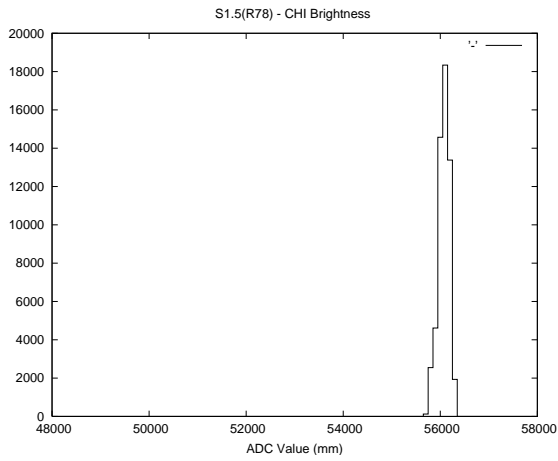

Target Performance Report - S1.5

Report Generated: February 25, 2014,

Last Actuation: 25/02/14 11:02:57

1 Operation Summary

	Last Shift	Total
Actuations:	56.0K	368.0K
Quadrature Count errors:	0	0
Fiber ADC errors:	0	0
BPS errors (during actuation):	0	0
(R78) Gaps > 3s & < 10s:	79	539
(R78) Gaps > 10s:	16	114
(R78) SP2 Corrections:	152	1086
(R78) Capture Over/Under shoots:	283/747	7569/5262

2 Mechanical Performance

Starting position for the last 2000 actuations.

Starting position width over time.

Acceleration for the last 2000 actuations.

Acceleration over time. Normalised to a temperature 45C using the temperature data collected by the system.

3 Optical Performance

4 BPS Check