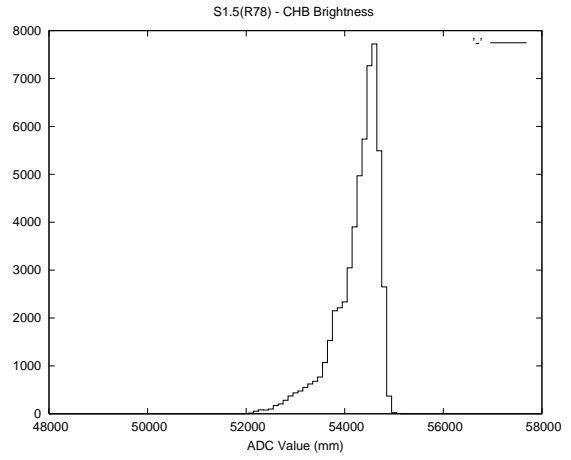

2 Mechanical Performance

Starting position for the last 2000 actuations.

Starting position width over time.

Acceleration for the last 2000 actuations.

Acceleration over time. Normalised to a temperature 45C using the temperature data collected by the system.

3 Optical Performance

4 BPS Check