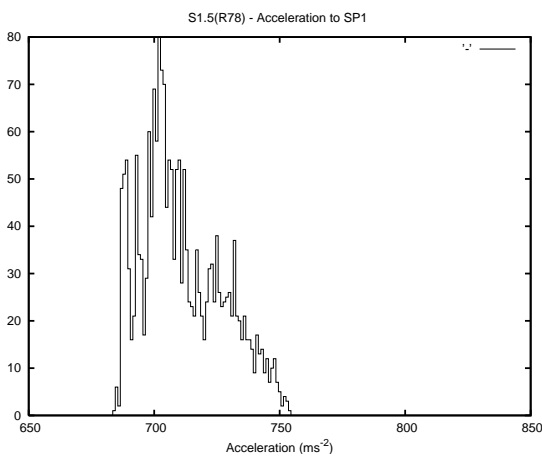

Target Performance Report - S1.5

Report Generated: February 25, 2014,

Last Actuation: 25/02/14 11:02:57

1 Operation Summary

	Last Shift	Total
Actuations:	56.0K	368.0K
Quadrature Count errors:	0	0
Fiber ADC errors:	0	0
BPS errors (during actuation):	0	0
(R78) Gaps > 3s & < 10s:	79	539
(R78) Gaps > 10s:	16	114
(R78) SP2 Corrections:	152	1086
(R78) Capture Over/Under shoots:	283/747	7569/5262

2 Mechanical Performance

Starting position for the last 2000 actuations.

Starting position width over time.

Acceleration for the last 2000 actuations.

Acceleration over time. Normalised to a temperature 45C using the temperature data collected by the system.