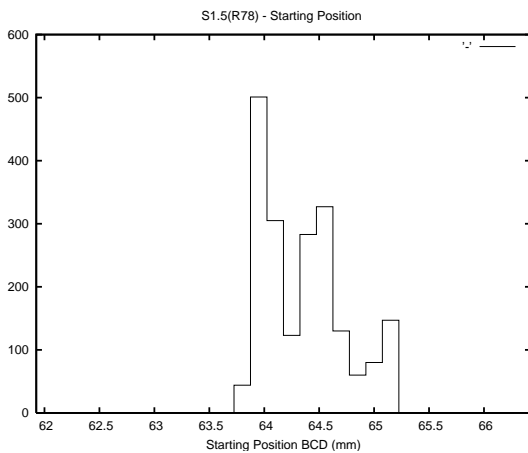

Target Performance Report - S1.5

Report Generated: February 25, 2014,

Last Actuation: 25/02/14 11:02:57

1 Operation Summary

	Last Shift	Total
Actuations:	56.0K	368.0K
Quadrature Count errors:	0	0
Fiber ADC errors:	0	0
BPS errors (during actuation):	0	0
(R78) Gaps > 3s & < 10s:	79	539
(R78) Gaps > 10s:	16	114
(R78) SP2 Corrections:	152	1086
(R78) Capture Over/Under shoots:	283/747	7569/5262

2 Mechanical Performance

Starting position for the last 2000 actuations.

Starting position width over time.

Acceleration for the last 2000 actuations.

Acceleration over time. Normalised to a temperature 45C using the temperature data collected by the system.

3 Optical Performance

4 BPS Check