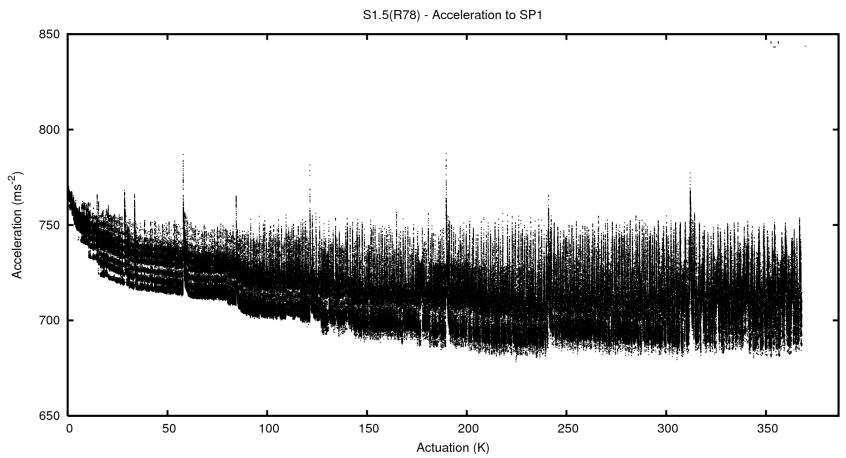

Target Performance Report - S1.5

Report Generated: February 25, 2014,

Last Actuation: 25/02/14 11:02:57

1 Operation Summary

	Last Shift	Total
Actuations:	56.0K	368.0K
Quadrature Count errors:	0	0
Fiber ADC errors:	0	0
BPS errors (during actuation):	0	0
(R78) Gaps > 3s & < 10s:	79	539
(R78) Gaps > 10s:	16	114
(R78) SP2 Corrections:	152	1086
(R78) Capture Over/Under shoots:	283/747	7569/5262

2 Mechanical Performance

Starting position for the last 2000 actuations.

Starting position width over time.

Acceleration for the last 2000 actuations.

Acceleration over time. Normalised to a temperature 45C using the temperature data collected by the system.

3 Optical Performance

4 BPS Check