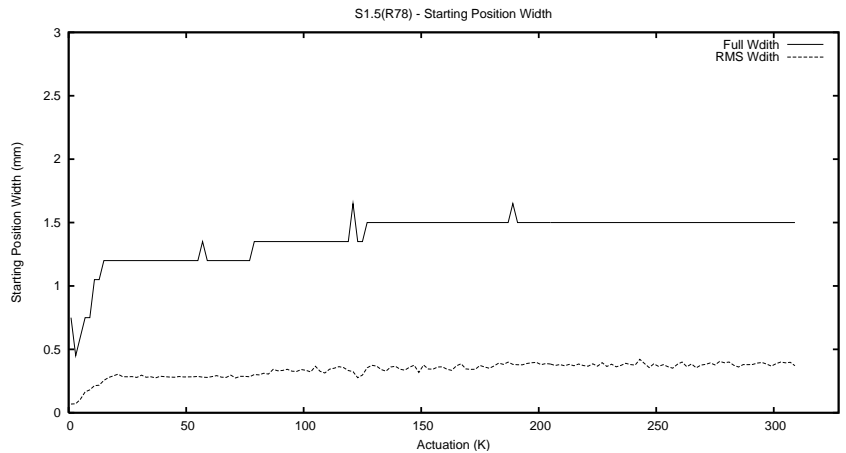

Target Performance Report - S1.5

Report Generated: February 24, 2014,

Last Actuation: 24/02/14 13:19:56

1 Operation Summary

	Last Shift	Total
Actuations:	71.1K	312.0K
Quadrature Count errors:	0	0
Fiber ADC errors:	0	0
BPS errors (during actuation):	0	0
(R78) Gaps > 3s & < 10s:	368	460
(R78) Gaps > 10s:	81	99
(R78) SP2 Corrections:	494	934
(R78) Capture Over/Under shoots:	587/2018	7286/4515

2 Mechanical Performance

Starting position for the last 2000 actuations.

Starting position width over time.

Acceleration for the last 2000 actuations.

Acceleration over time. Normalised to a temperature 45C using the temperature data collected by the system.