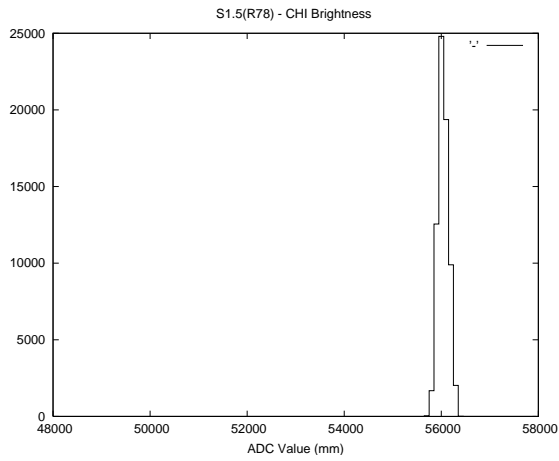

2 Mechanical Performance

Starting position for the last 2000 actuations.

Starting position width over time.

Acceleration for the last 2000 actuations.

Acceleration over time. Normalised to a temperature 45C using the temperature data collected by the system.

3 Optical Performance

4 BPS Check