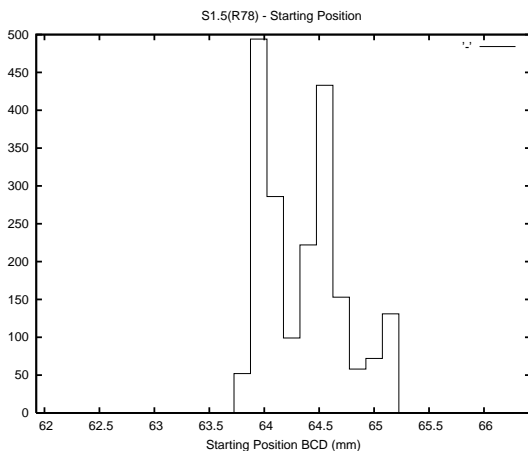

Target Performance Report - S1.5

Report Generated: February 24, 2014,

Last Actuation: 24/02/14 13:19:56

1 Operation Summary

	Last Shift	Total
Actuations:	71.1K	312.0K
Quadrature Count errors:	0	0
Fiber ADC errors:	0	0
BPS errors (during actuation):	0	0
(R78) Gaps > 3s & < 10s:	368	460
(R78) Gaps > 10s:	81	99
(R78) SP2 Corrections:	494	934
(R78) Capture Over/Under shoots:	587/2018	7286/4515

2 Mechanical Performance

Starting position for the last 2000 actuations.

Starting position width over time.

Acceleration for the last 2000 actuations.

Acceleration over time. Normalised to a temperature 45C using the temperature data collected by the system.

3 Optical Performance

4 BPS Check