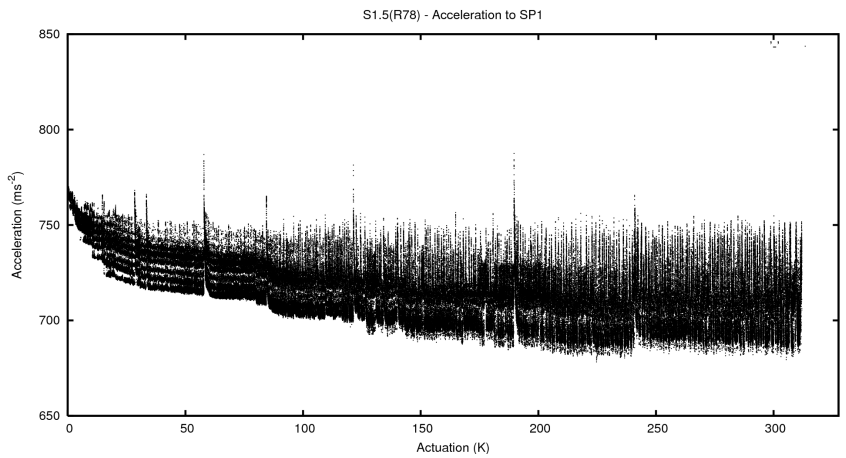

Target Performance Report - S1.5

Report Generated: February 24, 2014,

Last Actuation: 24/02/14 13:19:56

1 Operation Summary

	Last Shift	Total
Actuations:	71.1K	312.0K
Quadrature Count errors:	0	0
Fiber ADC errors:	0	0
BPS errors (during actuation):	0	0
(R78) Gaps > 3s & < 10s:	368	460
(R78) Gaps > 10s:	81	99
(R78) SP2 Corrections:	494	934
(R78) Capture Over/Under shoots:	587/2018	7286/4515

2 Mechanical Performance

Starting position for the last 2000 actuations.

Starting position width over time.

Acceleration for the last 2000 actuations.

Acceleration over time. Normalised to a temperature 45C using the temperature data collected by the system.

3 Optical Performance

4 BPS Check