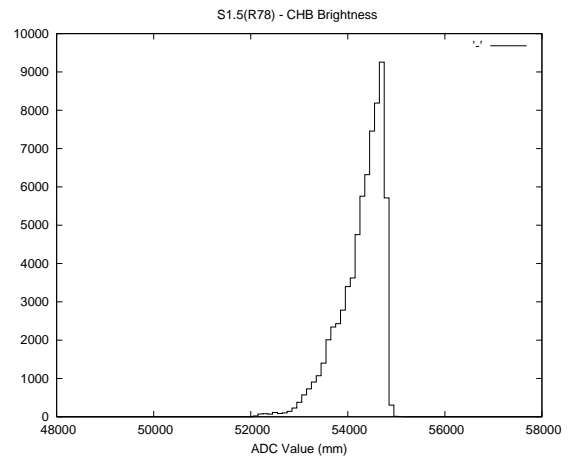

2 Mechanical Performance

Starting position for the last 2000 actuations.

Starting position width over time.

Acceleration for the last 2000 actuations.

Acceleration over time. Normalised to a temperature 45C using the temperature data collected by the system.

3 Optical Performance

4 BPS Check