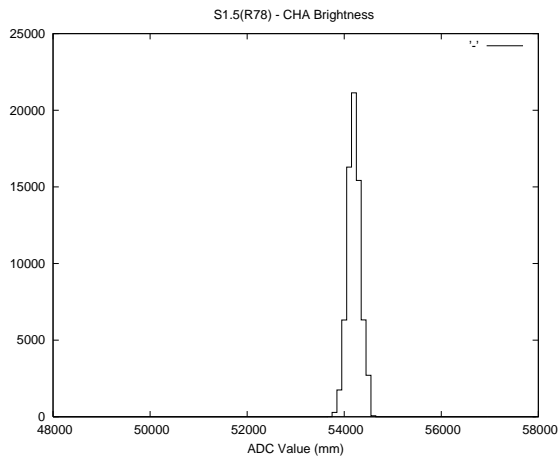

Target Performance Report - S1.5

Report Generated: February 24, 2014,

Last Actuation: 24/02/14 13:19:56

1 Operation Summary

	Last Shift	Total
Actuations:	71.1K	312.0K
Quadrature Count errors:	0	0
Fiber ADC errors:	0	0
BPS errors (during actuation):	0	0
(R78) Gaps > 3s & < 10s:	368	460
(R78) Gaps > 10s:	81	99
(R78) SP2 Corrections:	494	934
(R78) Capture Over/Under shoots:	587/2018	7286/4515

2 Mechanical Performance

Starting position for the last 2000 actuations.

Starting position width over time.

Acceleration for the last 2000 actuations.

Acceleration over time. Normalised to a temperature 45C using the temperature data collected by the system.

3 Optical Performance

4 BPS Check