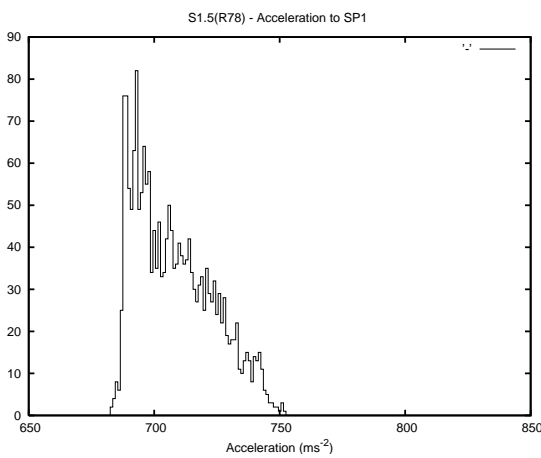

Target Performance Report - S1.5

Report Generated: February 24, 2014,

Last Actuation: 24/02/14 13:19:56

1 Operation Summary

	Last Shift	Total
Actuations:	71.1K	312.0K
Quadrature Count errors:	0	0
Fiber ADC errors:	0	0
BPS errors (during actuation):	0	0
(R78) Gaps > 3s & < 10s:	368	460
(R78) Gaps > 10s:	81	99
(R78) SP2 Corrections:	494	934
(R78) Capture Over/Under shoots:	587/2018	7286/4515

2 Mechanical Performance

Starting position for the last 2000 actuations.

Starting position width over time.

Acceleration for the last 2000 actuations.

Acceleration over time. Normalised to a temperature 45C using the temperature data collected by the system.