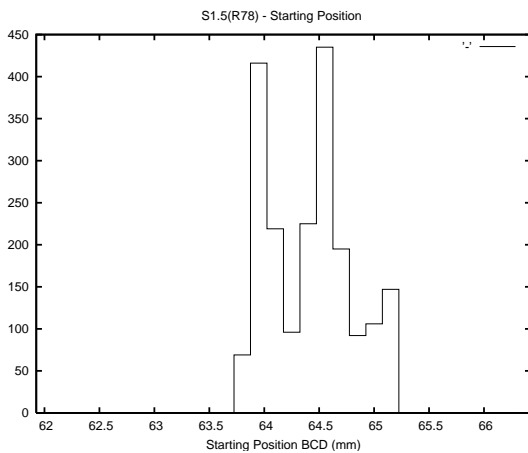

Target Performance Report - S1.5

Report Generated: February 23, 2014,

Last Actuation: 23/02/14 11:50:03

1 Operation Summary

	Last Shift	Total
Actuations:	51.3K	240.9K
Quadrature Count errors:	0	0
Fiber ADC errors:	0	0
BPS errors (during actuation):	0	0
(R78) Gaps > 3s & < 10s:	92	92
(R78) Gaps > 10s:	17	19
(R78) SP2 Corrections:	228	440
(R78) Capture Over/Under shoots:	728/1245	6699/2497

2 Mechanical Performance

Starting position for the last 2000 actuations.

Starting position width over time.

Acceleration for the last 2000 actuations.

Acceleration over time. Normalised to a temperature 45C using the temperature data collected by the system.

3 Optical Performance

4 BPS Check