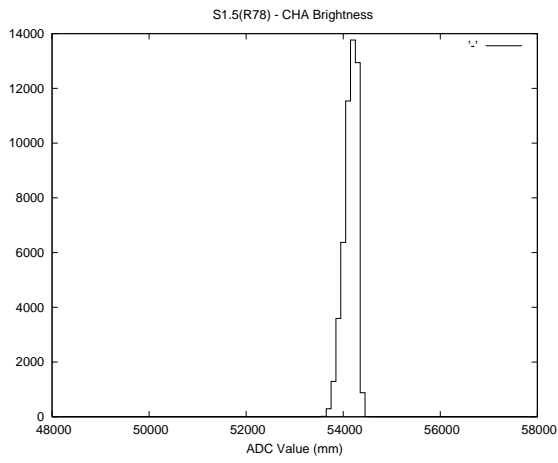

Target Performance Report - S1.5

Report Generated: February 23, 2014,

Last Actuation: 23/02/14 11:50:03

1 Operation Summary

	Last Shift	Total
Actuations:	51.3K	240.9K
Quadrature Count errors:	0	0
Fiber ADC errors:	0	0
BPS errors (during actuation):	0	0
(R78) Gaps > 3s & < 10s:	92	92
(R78) Gaps > 10s:	17	19
(R78) SP2 Corrections:	228	440
(R78) Capture Over/Under shoots:	728/1245	6699/2497

2 Mechanical Performance

Starting position for the last 2000 actuations.

Starting position width over time.

Acceleration for the last 2000 actuations.

Acceleration over time. Normalised to a temperature 45C using the temperature data collected by the system.

3 Optical Performance

4 BPS Check