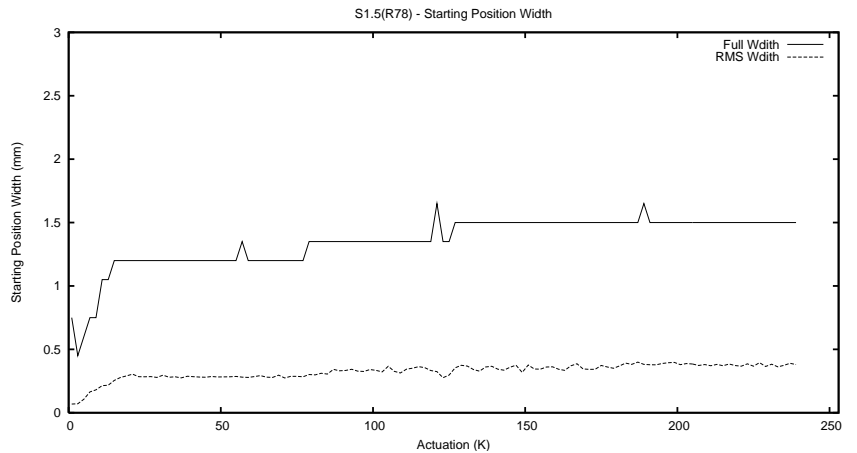

Target Performance Report - S1.5

Report Generated: February 23, 2014,

Last Actuation: 23/02/14 11:50:03

1 Operation Summary

	Last Shift	Total
Actuations:	51.3K	240.9K
Quadrature Count errors:	0	0
Fiber ADC errors:	0	0
BPS errors (during actuation):	0	0
(R78) Gaps > 3s & < 10s:	92	92
(R78) Gaps > 10s:	17	19
(R78) SP2 Corrections:	228	440
(R78) Capture Over/Under shoots:	728/1245	6699/2497

2 Mechanical Performance

Starting position for the last 2000 actuations.

Starting position width over time.

Acceleration for the last 2000 actuations.

Acceleration over time. Normalised to a temperature 45C using the temperature data collected by the system.