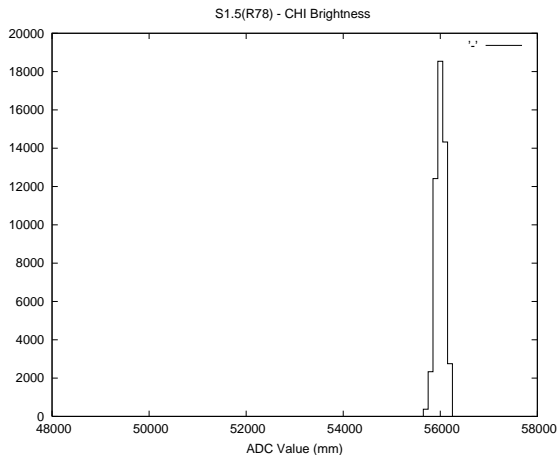

Target Performance Report - S1.5

Report Generated: February 23, 2014,

Last Actuation: 23/02/14 11:50:03

1 Operation Summary

	Last Shift	Total
Actuations:	51.3K	240.9K
Quadrature Count errors:	0	0
Fiber ADC errors:	0	0
BPS errors (during actuation):	0	0
(R78) Gaps > 3s & < 10s:	92	92
(R78) Gaps > 10s:	17	19
(R78) SP2 Corrections:	228	440
(R78) Capture Over/Under shoots:	728/1245	6699/2497

2 Mechanical Performance

Starting position for the last 2000 actuations.

Starting position width over time.

Acceleration for the last 2000 actuations.

Acceleration over time. Normalised to a temperature 45C using the temperature data collected by the system.

3 Optical Performance

4 BPS Check