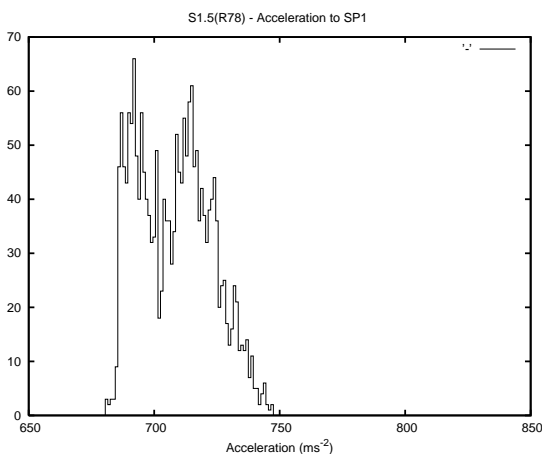

Target Performance Report - S1.5

Report Generated: February 23, 2014,

Last Actuation: 23/02/14 11:50:03

1 Operation Summary

	Last Shift	Total
Actuations:	51.3K	240.9K
Quadrature Count errors:	0	0
Fiber ADC errors:	0	0
BPS errors (during actuation):	0	0
(R78) Gaps > 3s & < 10s:	92	92
(R78) Gaps > 10s:	17	19
(R78) SP2 Corrections:	228	440
(R78) Capture Over/Under shoots:	728/1245	6699/2497

2 Mechanical Performance

Starting position for the last 2000 actuations.

Starting position width over time.

Acceleration for the last 2000 actuations.

Acceleration over time. Normalised to a temperature 45C using the temperature data collected by the system.