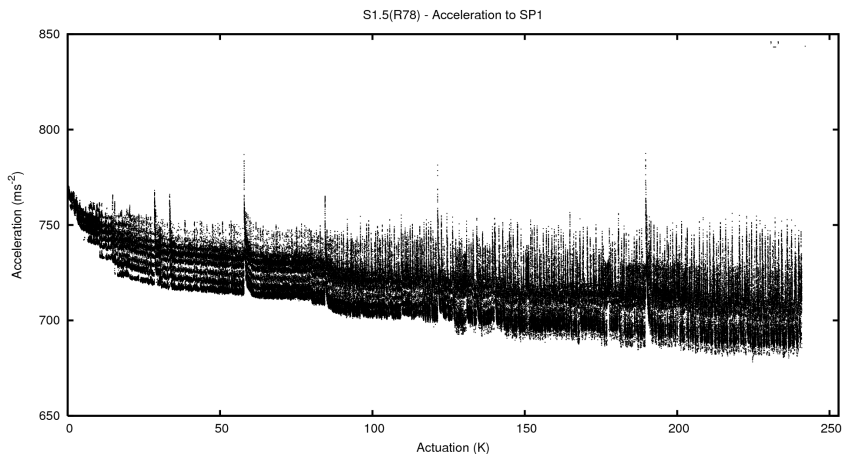

Target Performance Report - S1.5

Report Generated: February 23, 2014,

Last Actuation: 23/02/14 11:50:03

1 Operation Summary

	Last Shift	Total
Actuations:	51.3K	240.9K
Quadrature Count errors:	0	0
Fiber ADC errors:	0	0
BPS errors (during actuation):	0	0
(R78) Gaps > 3s & < 10s:	92	92
(R78) Gaps > 10s:	17	19
(R78) SP2 Corrections:	228	440
(R78) Capture Over/Under shoots:	728/1245	6699/2497

2 Mechanical Performance

Starting position for the last 2000 actuations.

Starting position width over time.

Acceleration for the last 2000 actuations.

Acceleration over time. Normalised to a temperature 45C using the temperature data collected by the system.

3 Optical Performance

4 BPS Check