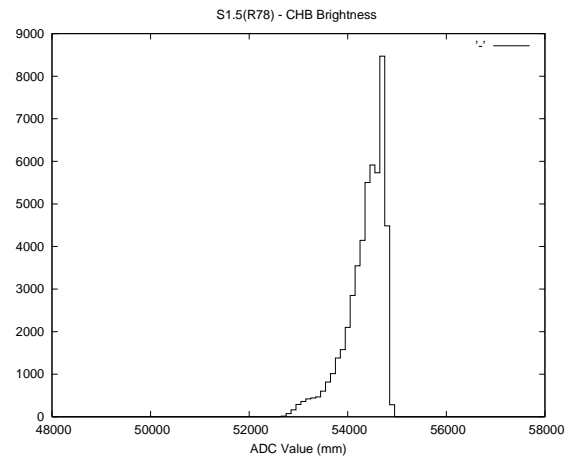

2 Mechanical Performance

Starting position for the last 2000 actuations.

Starting position width over time.

Acceleration for the last 2000 actuations.

Acceleration over time. Normalised to a temperature 45C using the temperature data collected by the system.

3 Optical Performance

4 BPS Check