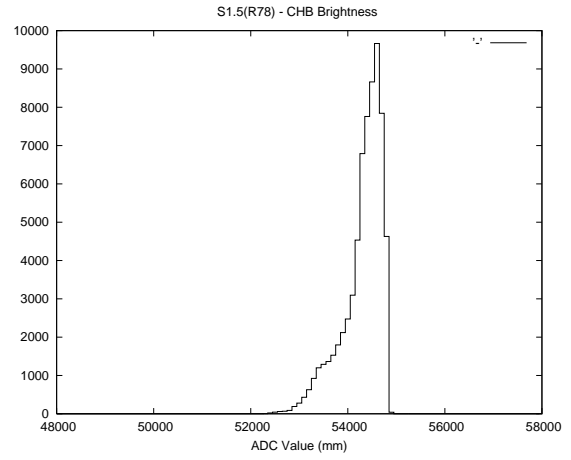

## 2 Mechanical Performance

Starting position for the last 2000 actuations.

Starting position width over time.

Acceleration for the last 2000 actuations.

Acceleration over time. Normalised to a temperature 45C using the temperature data collected by the system.

### 3 Optical Performance