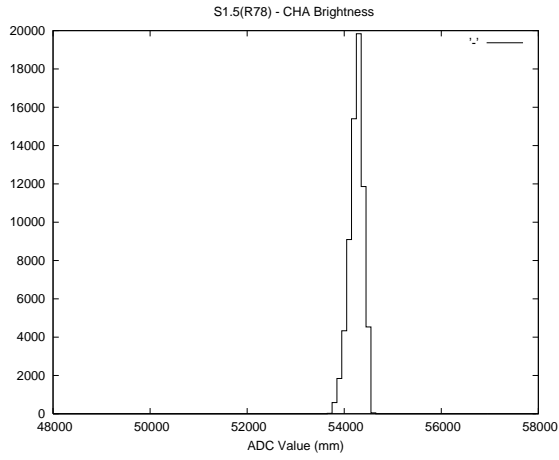

## 2 Mechanical Performance

Starting position for the last 2000 actuations.

Starting position width over time.

Acceleration for the last 2000 actuations.

Acceleration over time. Normalised to a temperature 45C using the temperature data collected by the system.

### 3 Optical Performance