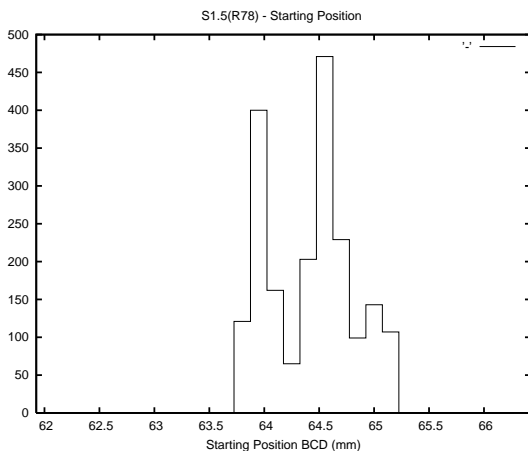

## 1 Operation Summary

	Last Shift	Total
Actuations:	68.3K	189.7K
Quadrature Count errors:	0	0
Fiber ADC errors:	0	0
BPS errors (during actuation):	0	0
(R78) Gaps > 3s & < 10s:	0	0
(R78) Gaps > 10s:	2	3
(R78) SP2 Corrections:	143	212
(R78) Capture Over/Under shoots:	2009/882	5971/1252

## 2 Mechanical Performance

Starting position for the last 2000 actuations.

Starting position width over time.

Acceleration for the last 2000 actuations.

Acceleration over time. Normalised to a temperature 45C using the temperature data collected by the system.

### 3 Optical Performance