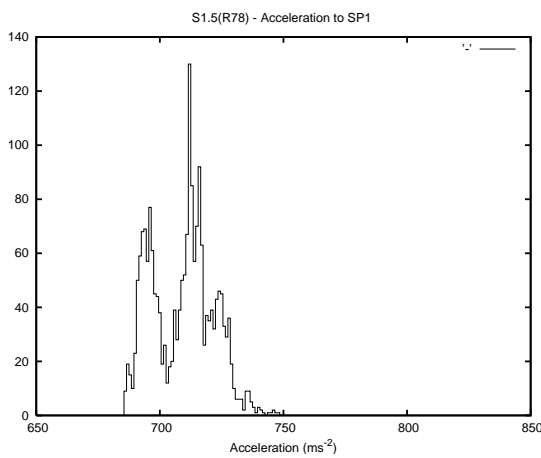

## 1 Operation Summary

	Last Shift	Total
Actuations:	68.3K	189.7K
Quadrature Count errors:	0	0
Fiber ADC errors:	0	0
BPS errors (during actuation):	0	0
(R78) Gaps > 3s & < 10s:	0	0
(R78) Gaps > 10s:	2	3
(R78) SP2 Corrections:	143	212
(R78) Capture Over/Under shoots:	2009/882	5971/1252

## 2 Mechanical Performance

Starting position for the last 2000 actuations.

Starting position width over time.

Acceleration for the last 2000 actuations.

Acceleration over time. Normalised to a temperature 45C using the temperature data collected by the system.