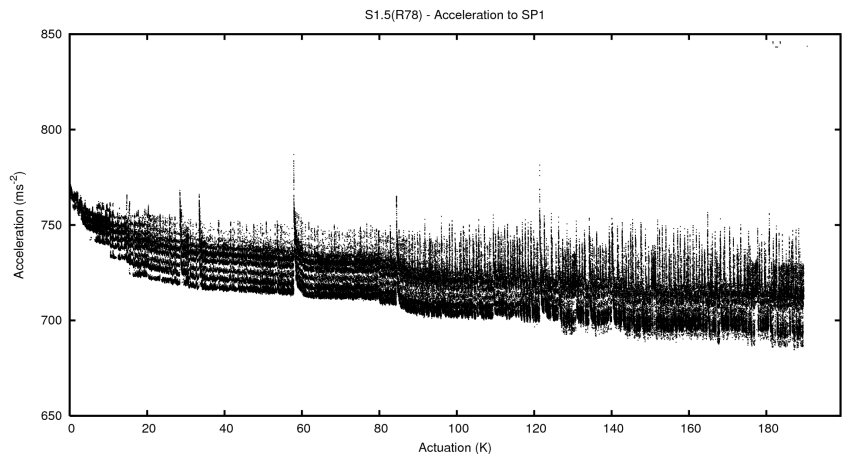

## 2 Mechanical Performance

Starting position for the last 2000 actuations.

Starting position width over time.

Acceleration for the last 2000 actuations.

Acceleration over time. Normalised to a temperature 45C using the temperature data collected by the system.

### 3 Optical Performance