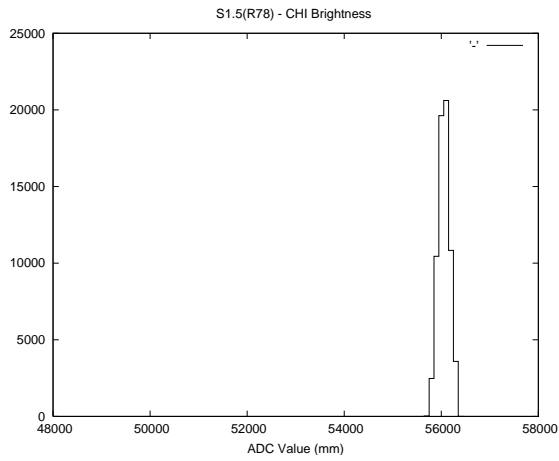

## 2 Mechanical Performance

Starting position for the last 2000 actuations.

Starting position width over time.

Acceleration for the last 2000 actuations.

Acceleration over time. Normalised to a temperature 45C using the temperature data collected by the system.

### 3 Optical Performance