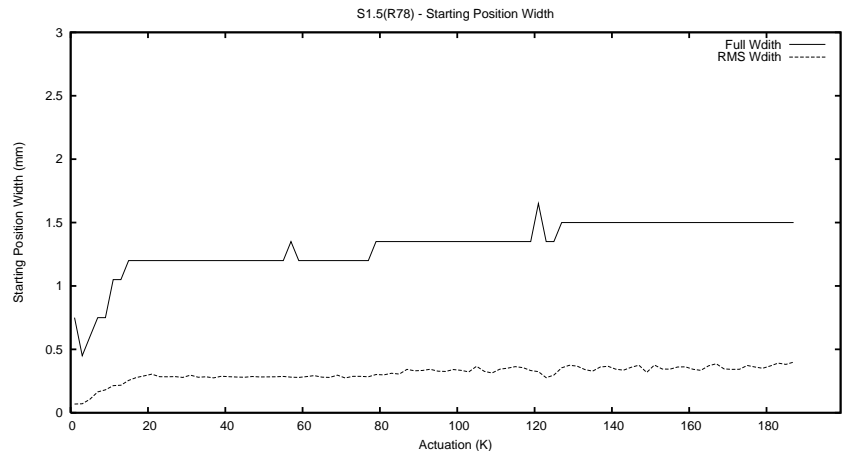

## 1 Operation Summary

	Last Shift	Total
Actuations:	68.3K	189.7K
Quadrature Count errors:	0	0
Fiber ADC errors:	0	0
BPS errors (during actuation):	0	0
(R78) Gaps > 3s & < 10s:	0	0
(R78) Gaps > 10s:	2	3
(R78) SP2 Corrections:	143	212
(R78) Capture Over/Under shoots:	2009/882	5971/1252

## 2 Mechanical Performance

Starting position for the last 2000 actuations.

Starting position width over time.

Acceleration for the last 2000 actuations.

Acceleration over time. Normalised to a temperature 45C using the temperature data collected by the system.