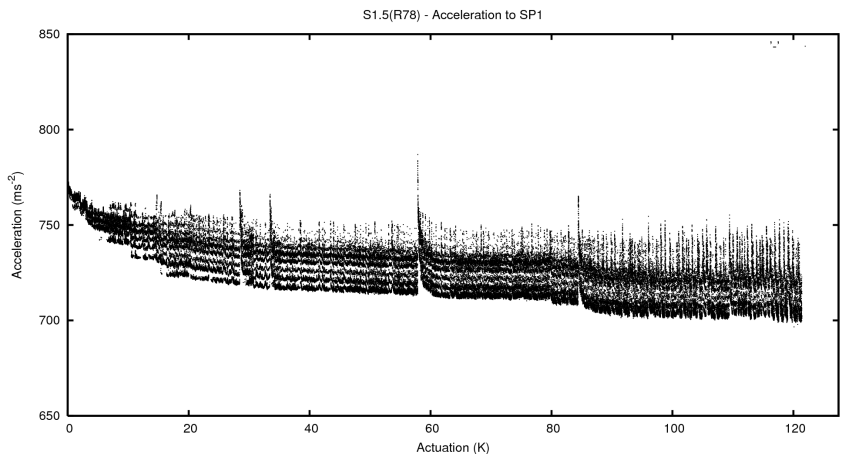

## 2 Mechanical Performance

Starting position for the last 2000 actuations.

Starting position width over time.

Acceleration for the last 2000 actuations.

Acceleration over time. Normalised to a temperature 45C using the temperature data collected by the system.

### 3 Optical Performance