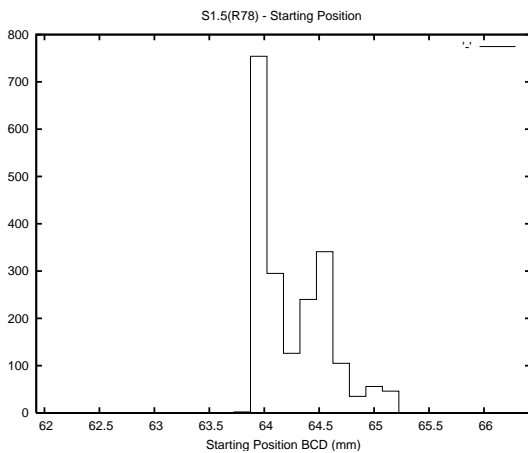

## 1 Operation Summary

	Last Shift	Total
Actuations:	63.5K	121.4K
Quadrature Count errors:	0	0
Fiber ADC errors:	0	0
BPS errors (during actuation):	0	0
(R78) Gaps > 3s & < 10s:	0	0
(R78) Gaps > 10s:	2	2
(R78) SP2 Corrections:	46	69
(R78) Capture Over/Under shoots:	2330/285	3962/370

## 2 Mechanical Performance

Starting position for the last 2000 actuations.

Starting position width over time.

Acceleration for the last 2000 actuations.

Acceleration over time. Normalised to a temperature 45C using the temperature data collected by the system.

### 3 Optical Performance