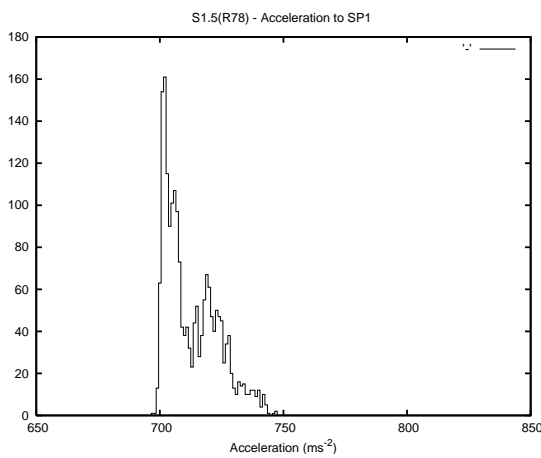

## 1 Operation Summary

	Last Shift	Total
Actuations:	63.5K	121.4K
Quadrature Count errors:	0	0
Fiber ADC errors:	0	0
BPS errors (during actuation):	0	0
(R78) Gaps > 3s & < 10s:	0	0
(R78) Gaps > 10s:	2	2
(R78) SP2 Corrections:	46	69
(R78) Capture Over/Under shoots:	2330/285	3962/370

## 2 Mechanical Performance

Starting position for the last 2000 actuations.

Starting position width over time.

Acceleration for the last 2000 actuations.

Acceleration over time. Normalised to a temperature 45C using the temperature data collected by the system.