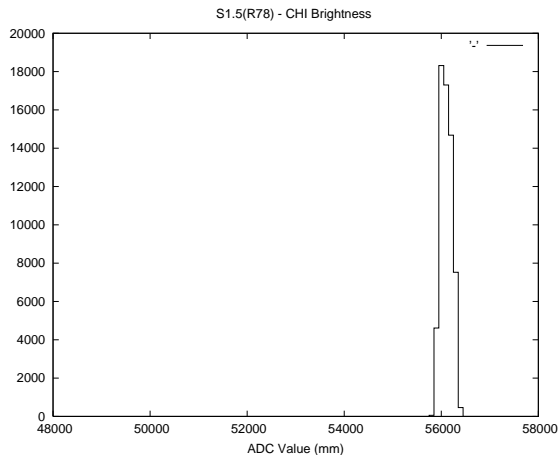

## 2 Mechanical Performance

Starting position for the last 2000 actuations.

Starting position width over time.

Acceleration for the last 2000 actuations.

Acceleration over time. Normalised to a temperature 45C using the temperature data collected by the system.

### 3 Optical Performance