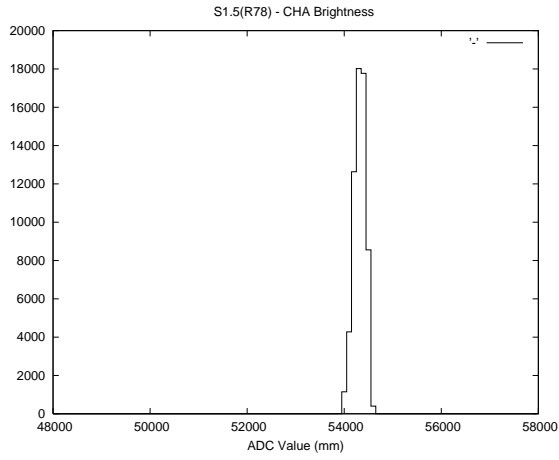

## 2 Mechanical Performance

Starting position for the last 2000 actuations.

Starting position width over time.

Acceleration for the last 2000 actuations.

Acceleration over time. Normalised to a temperature 45C using the temperature data collected by the system.

### 3 Optical Performance