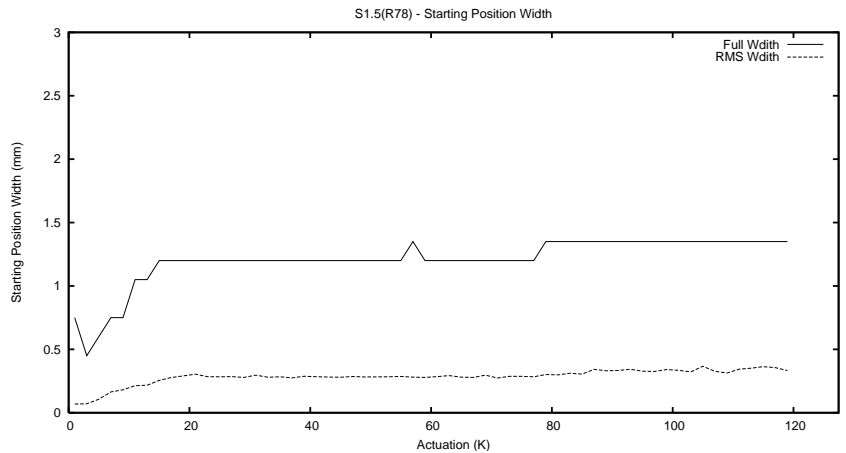

## 1 Operation Summary

	Last Shift	Total
Actuations:	63.5K	121.4K
Quadrature Count errors:	0	0
Fiber ADC errors:	0	0
BPS errors (during actuation):	0	0
(R78) Gaps > 3s & < 10s:	0	0
(R78) Gaps > 10s:	2	2
(R78) SP2 Corrections:	46	69
(R78) Capture Over/Under shoots:	2330/285	3962/370

## 2 Mechanical Performance

Starting position for the last 2000 actuations.

Starting position width over time.

Acceleration for the last 2000 actuations.

Acceleration over time. Normalised to a temperature 45C using the temperature data collected by the system.