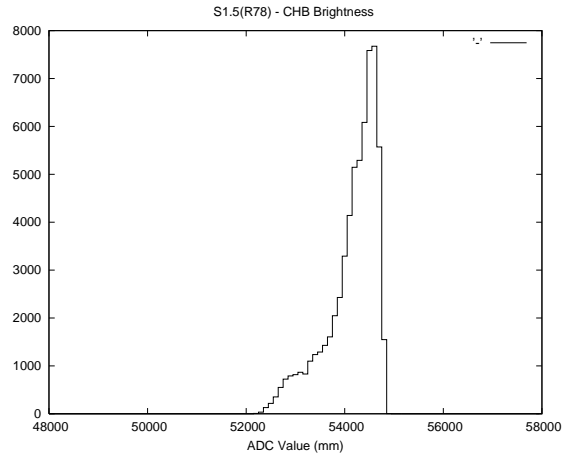

## 2 Mechanical Performance

Starting position for the last 2000 actuations.

Starting position width over time.

Acceleration for the last 2000 actuations.

Acceleration over time. Normalised to a temperature 45C using the temperature data collected by the system.

### 3 Optical Performance