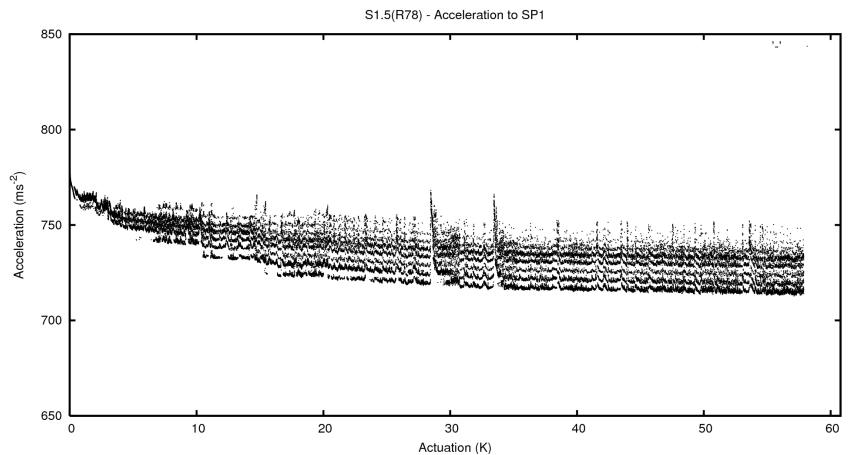

Target Performance Report - S1.5

Report Generated: February 20, 2014,

Last Actuation: 20/02/14 11:36:13

1 Operation Summary

	Last Shift	Total
Actuations:	57.9K	57.9K
Quadrature Count errors:	0	0
Fiber ADC errors:	0	0
BPS errors (during actuation):	0	0
(R78) Gaps > 3s & < 10s:	0	0
(R78) Gaps > 10s:	2	1
(R78) SP2 Corrections:	23	23
(R78) Capture Over/Under shoots:	1632/85	1632/85

2 Mechanical Performance

Starting position for the last 2000 actuations.

Starting position width over time.

Acceleration for the last 2000 actuations.

Acceleration over time. Normalised to a temperature 45C using the temperature data collected by the system.

3 Optical Performance

4 BPS Check