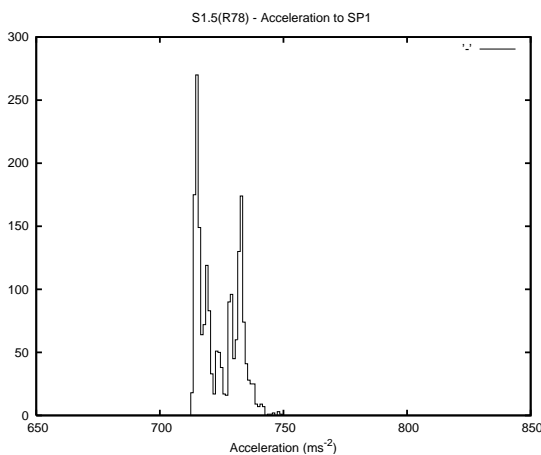

Target Performance Report - S1.5

Report Generated: February 20, 2014,

Last Actuation: 20/02/14 11:36:13

1 Operation Summary

	Last Shift	Total
Actuations:	57.9K	57.9K
Quadrature Count errors:	0	0
Fiber ADC errors:	0	0
BPS errors (during actuation):	0	0
(R78) Gaps > 3s & < 10s:	0	0
(R78) Gaps > 10s:	2	1
(R78) SP2 Corrections:	23	23
(R78) Capture Over/Under shoots:	1632/85	1632/85

2 Mechanical Performance

Starting position for the last 2000 actuations.

Starting position width over time.

Acceleration for the last 2000 actuations.

Acceleration over time. Normalised to a temperature 45C using the temperature data collected by the system.