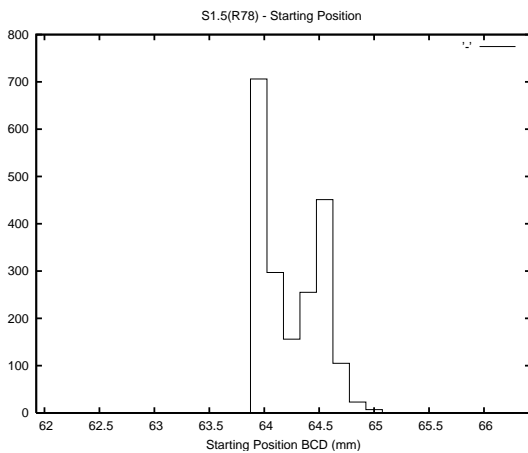

Target Performance Report - S1.5

Report Generated: February 20, 2014,

Last Actuation: 20/02/14 11:36:13

1 Operation Summary

	Last Shift	Total
Actuations:	57.9K	57.9K
Quadrature Count errors:	0	0
Fiber ADC errors:	0	0
BPS errors (during actuation):	0	0
(R78) Gaps > 3s & < 10s:	0	0
(R78) Gaps > 10s:	2	1
(R78) SP2 Corrections:	23	23
(R78) Capture Over/Under shoots:	1632/85	1632/85

2 Mechanical Performance

Starting position for the last 2000 actuations.

Starting position width over time.

Acceleration for the last 2000 actuations.

Acceleration over time. Normalised to a temperature 45C using the temperature data collected by the system.

3 Optical Performance

4 BPS Check