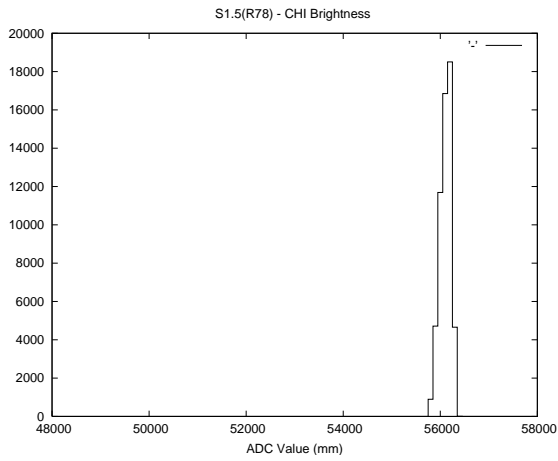

Target Performance Report - S1.5

Report Generated: February 20, 2014,

Last Actuation: 20/02/14 11:36:13

1 Operation Summary

	Last Shift	Total
Actuations:	57.9K	57.9K
Quadrature Count errors:	0	0
Fiber ADC errors:	0	0
BPS errors (during actuation):	0	0
(R78) Gaps > 3s & < 10s:	0	0
(R78) Gaps > 10s:	2	1
(R78) SP2 Corrections:	23	23
(R78) Capture Over/Under shoots:	1632/85	1632/85

2 Mechanical Performance

Starting position for the last 2000 actuations.

Starting position width over time.

Acceleration for the last 2000 actuations.

Acceleration over time. Normalised to a temperature 45C using the temperature data collected by the system.

3 Optical Performance

4 BPS Check