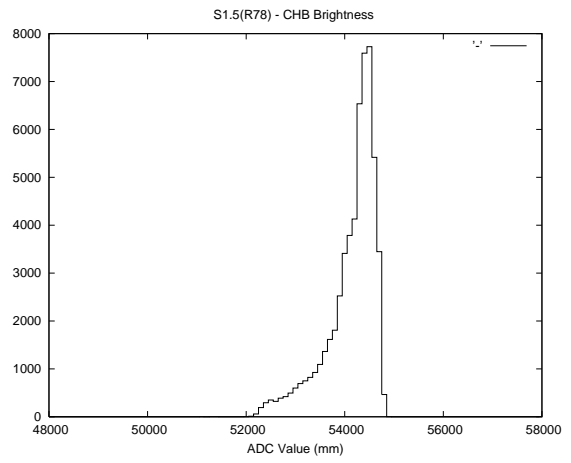

2 Mechanical Performance

Starting position for the last 2000 actuations.

Starting position width over time.

Acceleration for the last 2000 actuations.

Acceleration over time. Normalised to a temperature 45C using the temperature data collected by the system.

3 Optical Performance

4 BPS Check