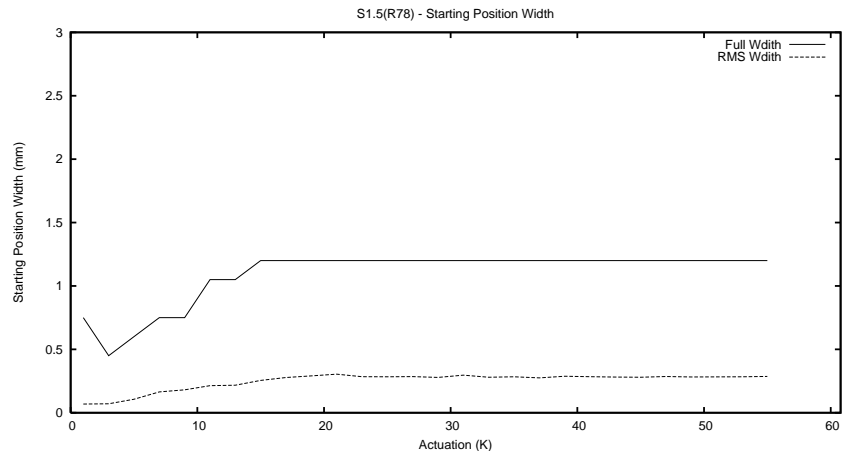

Target Performance Report - S1.5

Report Generated: February 20, 2014,

Last Actuation: 20/02/14 11:36:13

1 Operation Summary

	Last Shift	Total
Actuations:	57.9K	57.9K
Quadrature Count errors:	0	0
Fiber ADC errors:	0	0
BPS errors (during actuation):	0	0
(R78) Gaps > 3s & < 10s:	0	0
(R78) Gaps > 10s:	2	1
(R78) SP2 Corrections:	23	23
(R78) Capture Over/Under shoots:	1632/85	1632/85

2 Mechanical Performance

Starting position for the last 2000 actuations.

Starting position width over time.

Acceleration for the last 2000 actuations.

Acceleration over time. Normalised to a temperature 45C using the temperature data collected by the system.