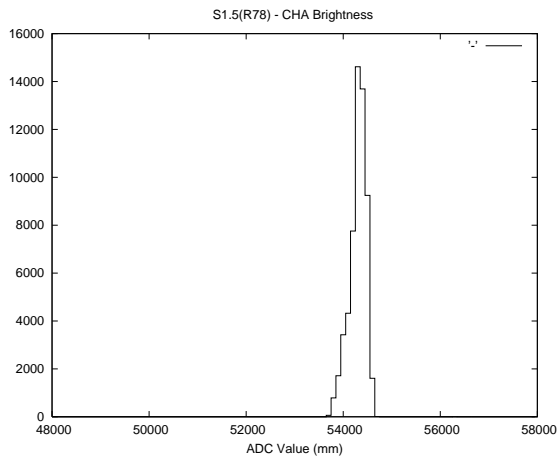

Target Performance Report - S1.5

Report Generated: February 20, 2014,

Last Actuation: 20/02/14 11:36:13

1 Operation Summary

	Last Shift	Total
Actuations:	57.9K	57.9K
Quadrature Count errors:	0	0
Fiber ADC errors:	0	0
BPS errors (during actuation):	0	0
(R78) Gaps > 3s & < 10s:	0	0
(R78) Gaps > 10s:	2	1
(R78) SP2 Corrections:	23	23
(R78) Capture Over/Under shoots:	1632/85	1632/85

2 Mechanical Performance

Starting position for the last 2000 actuations.

Starting position width over time.

Acceleration for the last 2000 actuations.

Acceleration over time. Normalised to a temperature 45C using the temperature data collected by the system.

3 Optical Performance

4 BPS Check