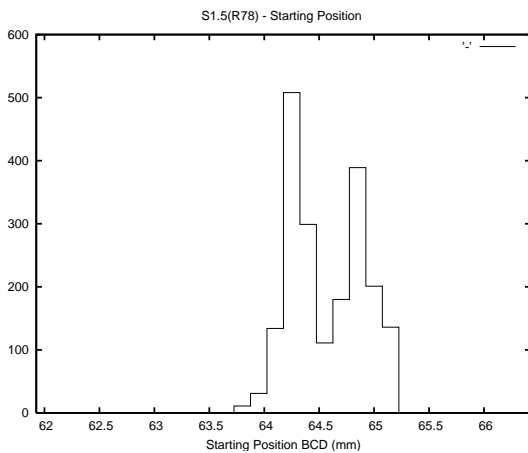

## 1 Operation Summary

	Last Shift	Total
Actuations:	22.2K	739.9K
Quadrature Count errors:	35	329
Fiber ADC errors:	0	0
BPS errors (during actuation):	0	0
(R78) Gaps > 3s & < 10s:	69	1056
(R78) Gaps > 10s:	74	1168
(R78) SP2 Corrections:	198	2815
(R78) Capture Over/Under shoots:	328/1058	8429/16804

## 2 Mechanical Performance

Starting position for the last 2000 actuations.

Starting position width over time.

Acceleration for the last 2000 actuations.

Acceleration over time. Normalised to a temperature 45C using the temperature data collected by the system.

### 3 Optical Performance