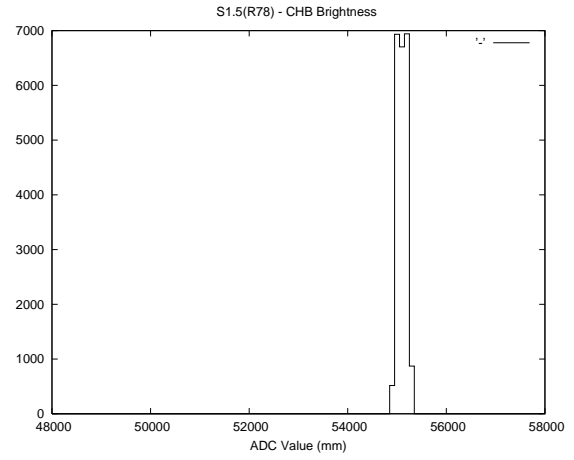

## 2 Mechanical Performance

Starting position for the last 2000 actuations.

Starting position width over time.

Acceleration for the last 2000 actuations.

Acceleration over time. Normalised to a temperature 45C using the temperature data collected by the system.

### 3 Optical Performance