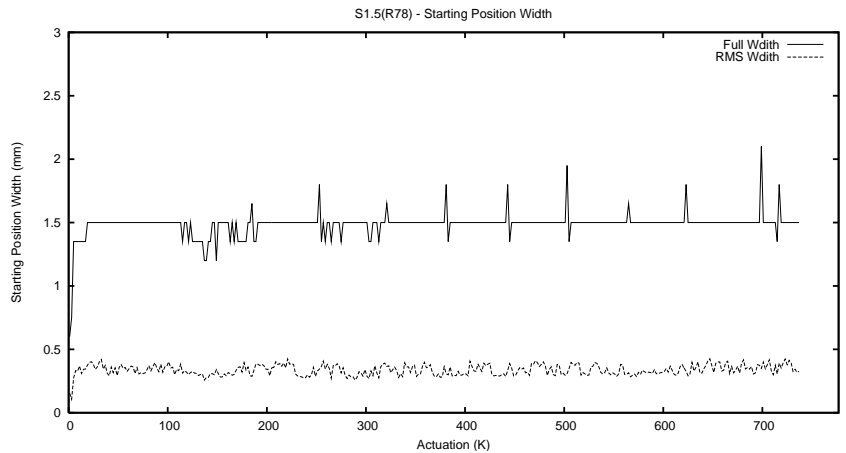

## 1 Operation Summary

	Last Shift	Total
Actuations:	22.2K	739.9K
Quadrature Count errors:	35	329
Fiber ADC errors:	0	0
BPS errors (during actuation):	0	0
(R78) Gaps > 3s & < 10s:	69	1056
(R78) Gaps > 10s:	74	1168
(R78) SP2 Corrections:	198	2815
(R78) Capture Over/Under shoots:	328/1058	8429/16804

## 2 Mechanical Performance

Starting position for the last 2000 actuations.

Starting position width over time.

Acceleration for the last 2000 actuations.

Acceleration over time. Normalised to a temperature 45C using the temperature data collected by the system.