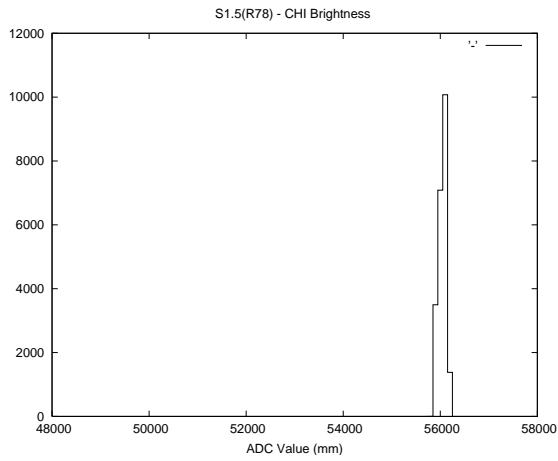

## 2 Mechanical Performance

Starting position for the last 2000 actuations.

Starting position width over time.

Acceleration for the last 2000 actuations.

Acceleration over time. Normalised to a temperature 45C using the temperature data collected by the system.

### 3 Optical Performance