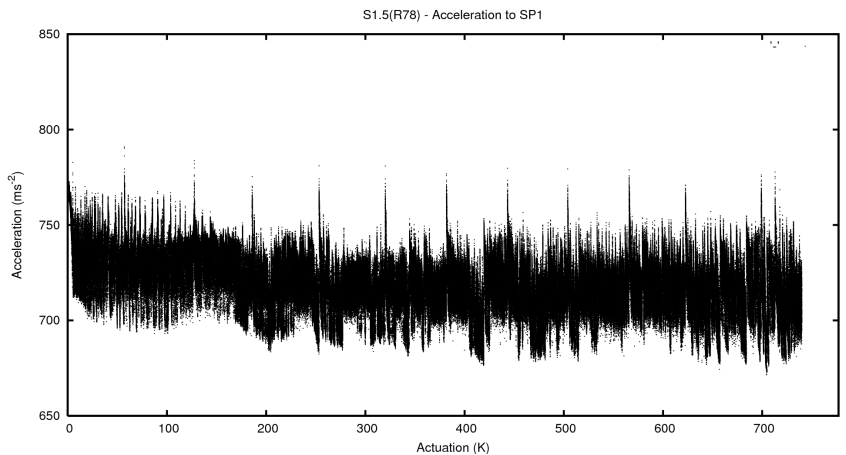

## 2 Mechanical Performance

Starting position for the last 2000 actuations.

Starting position width over time.

Acceleration for the last 2000 actuations.

Acceleration over time. Normalised to a temperature 45C using the temperature data collected by the system.

### 3 Optical Performance