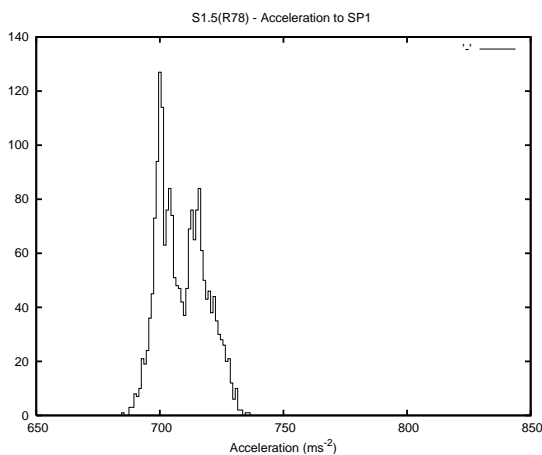

## 1 Operation Summary

	Last Shift	Total
Actuations:	22.2K	739.9K
Quadrature Count errors:	35	329
Fiber ADC errors:	0	0
BPS errors (during actuation):	0	0
(R78) Gaps > 3s & < 10s:	69	1056
(R78) Gaps > 10s:	74	1168
(R78) SP2 Corrections:	198	2815
(R78) Capture Over/Under shoots:	328/1058	8429/16804

## 2 Mechanical Performance

Starting position for the last 2000 actuations.

Starting position width over time.

Acceleration for the last 2000 actuations.

Acceleration over time. Normalised to a temperature 45C using the temperature data collected by the system.