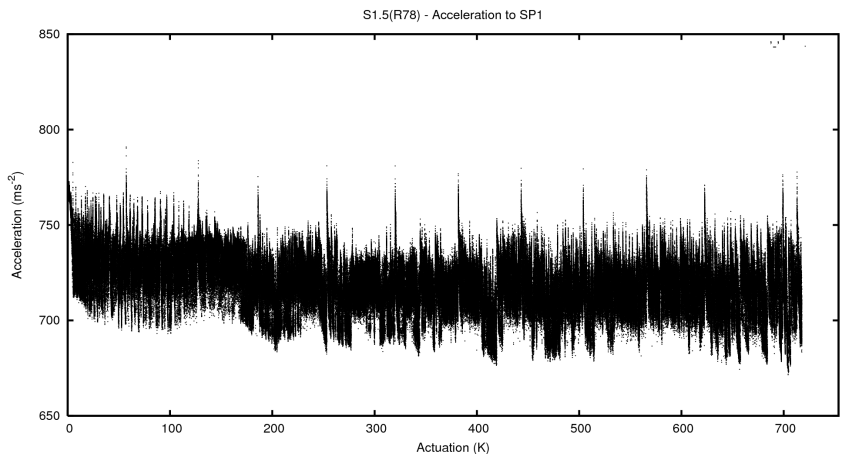

## 2 Mechanical Performance

Starting position for the last 2000 actuations.

Starting position width over time.

Acceleration for the last 2000 actuations.

Acceleration over time. Normalised to a temperature 45C using the temperature data collected by the system.

### 3 Optical Performance