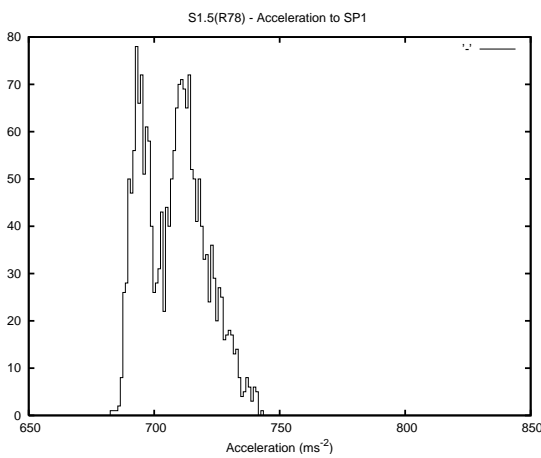

## 1 Operation Summary

	Last Shift	Total
Actuations:	4.7K	717.7K
Quadrature Count errors:	0	294
Fiber ADC errors:	0	0
BPS errors (during actuation):	0	0
(R78) Gaps > 3s & < 10s:	3	987
(R78) Gaps > 10s:	5	1095
(R78) SP2 Corrections:	20	2617
(R78) Capture Over/Under shoots:	150/106	8101/15746

## 2 Mechanical Performance

Starting position for the last 2000 actuations.

Starting position width over time.

Acceleration for the last 2000 actuations.

Acceleration over time. Normalised to a temperature 45C using the temperature data collected by the system.