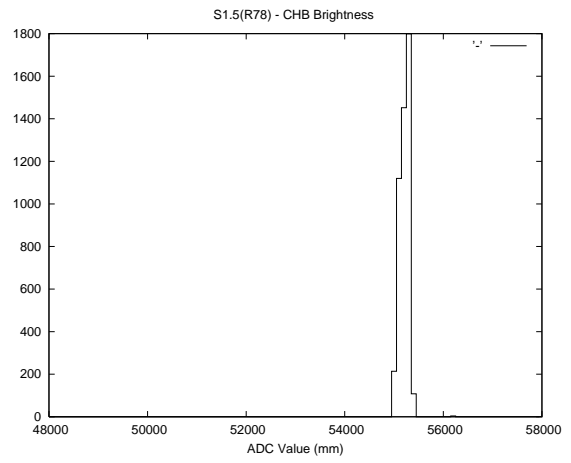

## 2 Mechanical Performance

Starting position for the last 2000 actuations.

Starting position width over time.

Acceleration for the last 2000 actuations.

Acceleration over time. Normalised to a temperature 45C using the temperature data collected by the system.

### 3 Optical Performance