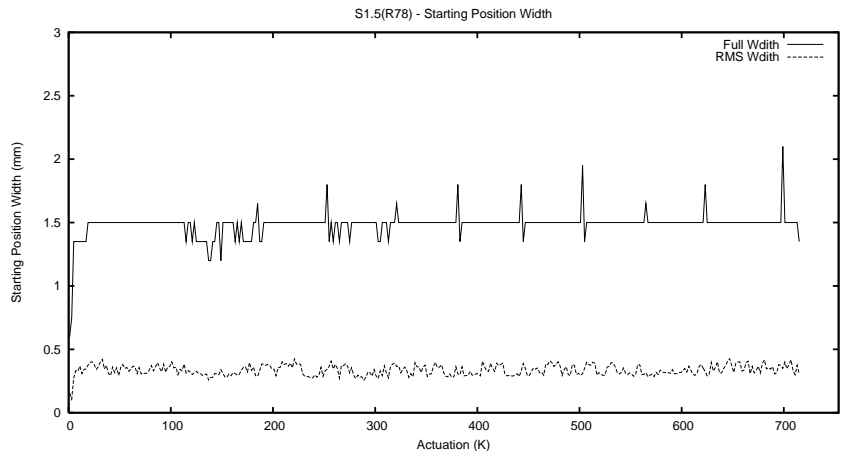

## 1 Operation Summary

	Last Shift	Total
Actuations:	4.7K	717.7K
Quadrature Count errors:	0	294
Fiber ADC errors:	0	0
BPS errors (during actuation):	0	0
(R78) Gaps > 3s & < 10s:	3	987
(R78) Gaps > 10s:	5	1095
(R78) SP2 Corrections:	20	2617
(R78) Capture Over/Under shoots:	150/106	8101/15746

## 2 Mechanical Performance

Starting position for the last 2000 actuations.

Starting position width over time.

Acceleration for the last 2000 actuations.

Acceleration over time. Normalised to a temperature 45C using the temperature data collected by the system.