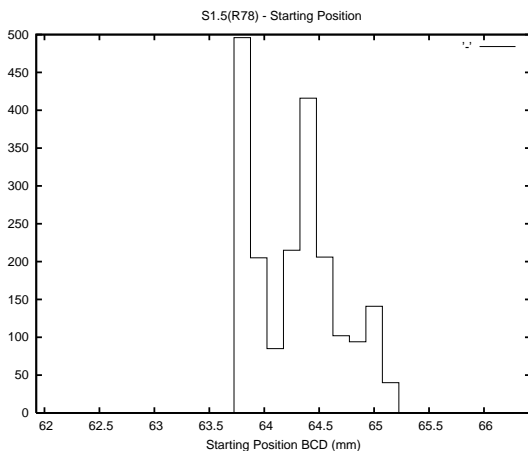

## 1 Operation Summary

	Last Shift	Total
Actuations:	4.7K	717.7K
Quadrature Count errors:	0	294
Fiber ADC errors:	0	0
BPS errors (during actuation):	0	0
(R78) Gaps > 3s & < 10s:	3	987
(R78) Gaps > 10s:	5	1095
(R78) SP2 Corrections:	20	2617
(R78) Capture Over/Under shoots:	150/106	8101/15746

## 2 Mechanical Performance

Starting position for the last 2000 actuations.

Starting position width over time.

Acceleration for the last 2000 actuations.

Acceleration over time. Normalised to a temperature 45C using the temperature data collected by the system.

### 3 Optical Performance