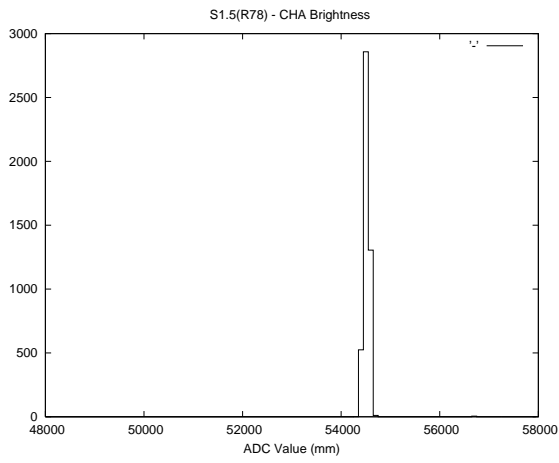

## 2 Mechanical Performance

Starting position for the last 2000 actuations.

Starting position width over time.

Acceleration for the last 2000 actuations.

Acceleration over time. Normalised to a temperature 45C using the temperature data collected by the system.

### 3 Optical Performance