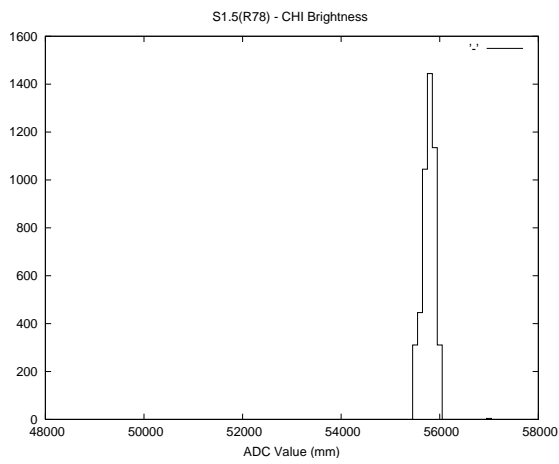

## 2 Mechanical Performance

Starting position for the last 2000 actuations.

Starting position width over time.

Acceleration for the last 2000 actuations.

Acceleration over time. Normalised to a temperature 45C using the temperature data collected by the system.

### 3 Optical Performance