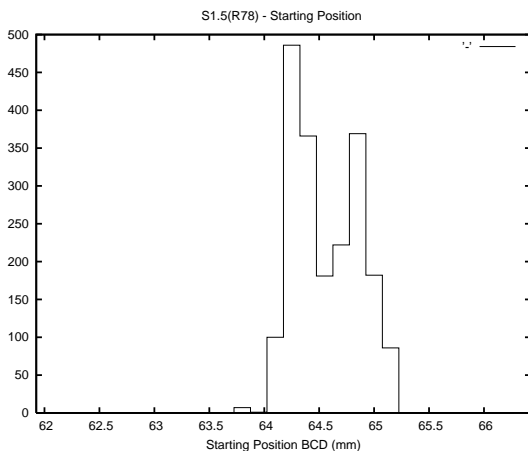

Target Performance Report - S1.5

Report Generated: February 4, 2014,

Last Actuation: 04/02/14 00:06:06

1 Operation Summary

	Last Shift	Total
Actuations:	13.9K	713.0K
Quadrature Count errors:	31	294
Fiber ADC errors:	0	0
BPS errors (during actuation):	0	0
(R78) Gaps > 3s & < 10s:	21	984
(R78) Gaps > 10s:	27	1091
(R78) SP2 Corrections:	95	2597
(R78) Capture Over/Under shoots:	216/538	7951/15640

2 Mechanical Performance

Starting position for the last 2000 actuations.

Starting position width over time.

Acceleration for the last 2000 actuations.

Acceleration over time. Normalised to a temperature 45C using the temperature data collected by the system.

3 Optical Performance

4 BPS Check