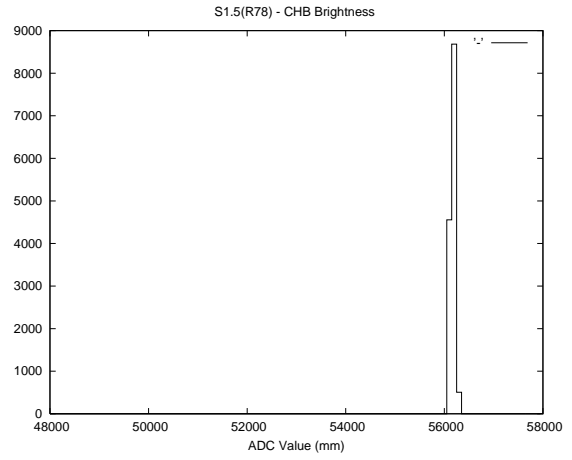

2 Mechanical Performance

Starting position for the last 2000 actuations.

Starting position width over time.

Acceleration for the last 2000 actuations.

Acceleration over time. Normalised to a temperature 45C using the temperature data collected by the system.

3 Optical Performance

4 BPS Check