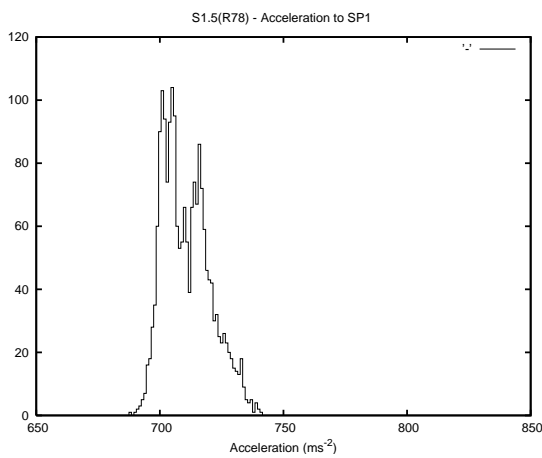

Target Performance Report - S1.5

Report Generated: February 4, 2014,

Last Actuation: 04/02/14 00:06:06

1 Operation Summary

	Last Shift	Total
Actuations:	13.9K	713.0K
Quadrature Count errors:	31	294
Fiber ADC errors:	0	0
BPS errors (during actuation):	0	0
(R78) Gaps > 3s & < 10s:	21	984
(R78) Gaps > 10s:	27	1091
(R78) SP2 Corrections:	95	2597
(R78) Capture Over/Under shoots:	216/538	7951/15640

2 Mechanical Performance

Starting position for the last 2000 actuations.

Starting position width over time.

Acceleration for the last 2000 actuations.

Acceleration over time. Normalised to a temperature 45C using the temperature data collected by the system.