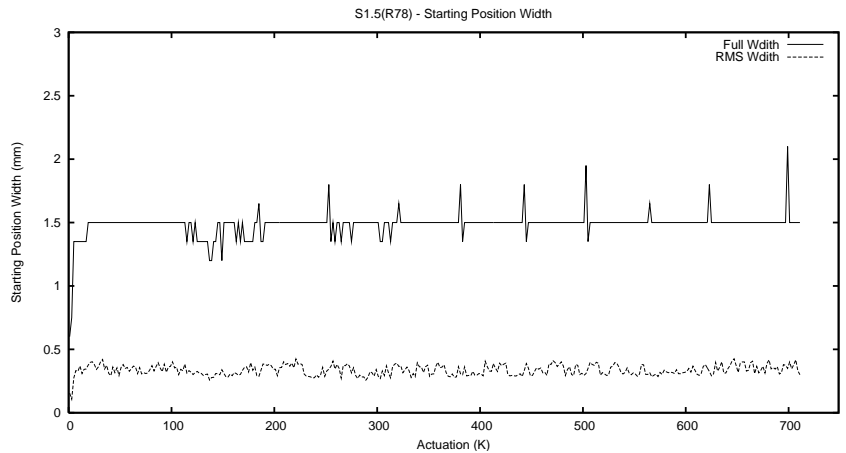

Target Performance Report - S1.5

Report Generated: February 4, 2014,

Last Actuation: 04/02/14 00:06:06

1 Operation Summary

	Last Shift	Total
Actuations:	13.9K	713.0K
Quadrature Count errors:	31	294
Fiber ADC errors:	0	0
BPS errors (during actuation):	0	0
(R78) Gaps > 3s & < 10s:	21	984
(R78) Gaps > 10s:	27	1091
(R78) SP2 Corrections:	95	2597
(R78) Capture Over/Under shoots:	216/538	7951/15640

2 Mechanical Performance

Starting position for the last 2000 actuations.

Starting position width over time.

Acceleration for the last 2000 actuations.

Acceleration over time. Normalised to a temperature 45C using the temperature data collected by the system.