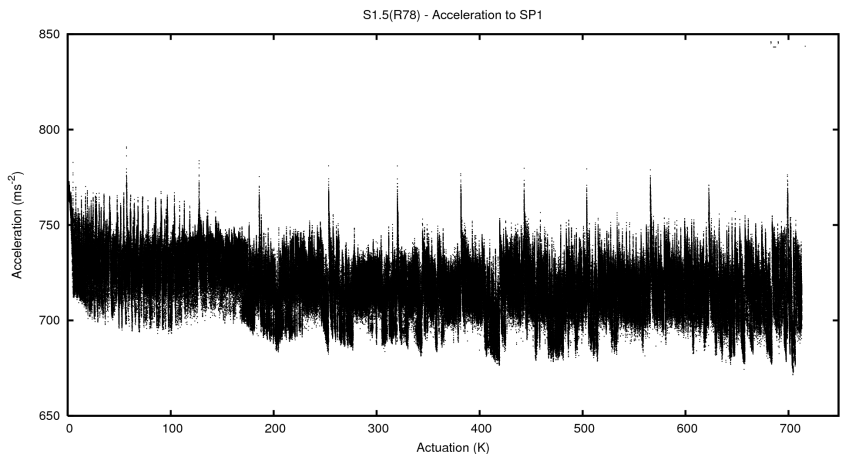

Target Performance Report - S1.5

Report Generated: February 4, 2014,

Last Actuation: 04/02/14 00:06:06

1 Operation Summary

	Last Shift	Total
Actuations:	13.9K	713.0K
Quadrature Count errors:	31	294
Fiber ADC errors:	0	0
BPS errors (during actuation):	0	0
(R78) Gaps > 3s & < 10s:	21	984
(R78) Gaps > 10s:	27	1091
(R78) SP2 Corrections:	95	2597
(R78) Capture Over/Under shoots:	216/538	7951/15640

2 Mechanical Performance

Starting position for the last 2000 actuations.

Starting position width over time.

Acceleration for the last 2000 actuations.

Acceleration over time. Normalised to a temperature 45C using the temperature data collected by the system.

3 Optical Performance

4 BPS Check