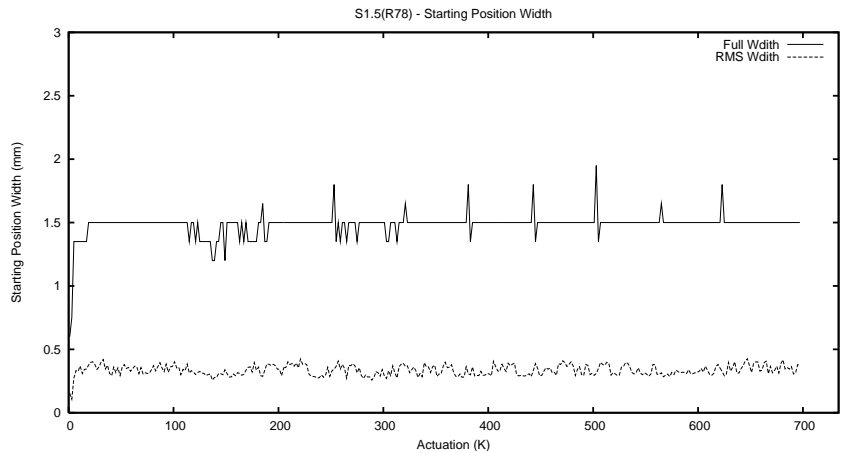

## 1 Operation Summary

	Last Shift	Total
Actuations:	76.5K	699.0K
Quadrature Count errors:	154	263
Fiber ADC errors:	0	0
BPS errors (during actuation):	0	0
(R78) Gaps > 3s & < 10s:	200	963
(R78) Gaps > 10s:	247	1065
(R78) SP2 Corrections:	508	2502
(R78) Capture Over/Under shoots:	651/2867	7735/15102

## 2 Mechanical Performance

Starting position for the last 2000 actuations.

Starting position width over time.

Acceleration for the last 2000 actuations.

Acceleration over time. Normalised to a temperature 45C using the temperature data collected by the system.