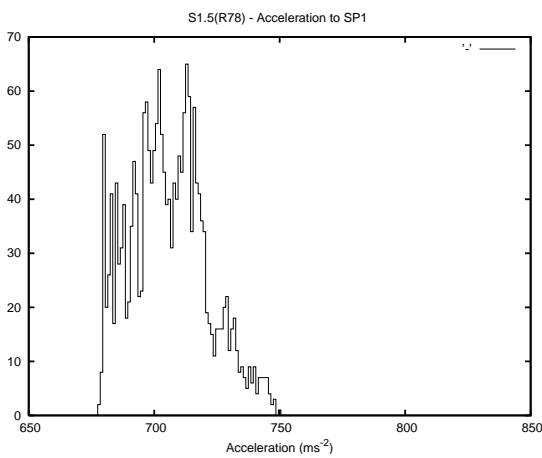

## 1 Operation Summary

	Last Shift	Total
Actuations:	76.5K	699.0K
Quadrature Count errors:	154	263
Fiber ADC errors:	0	0
BPS errors (during actuation):	0	0
(R78) Gaps > 3s & < 10s:	200	963
(R78) Gaps > 10s:	247	1065
(R78) SP2 Corrections:	508	2502
(R78) Capture Over/Under shoots:	651/2867	7735/15102

## 2 Mechanical Performance

Starting position for the last 2000 actuations.

Starting position width over time.

Acceleration for the last 2000 actuations.

Acceleration over time. Normalised to a temperature 45C using the temperature data collected by the system.