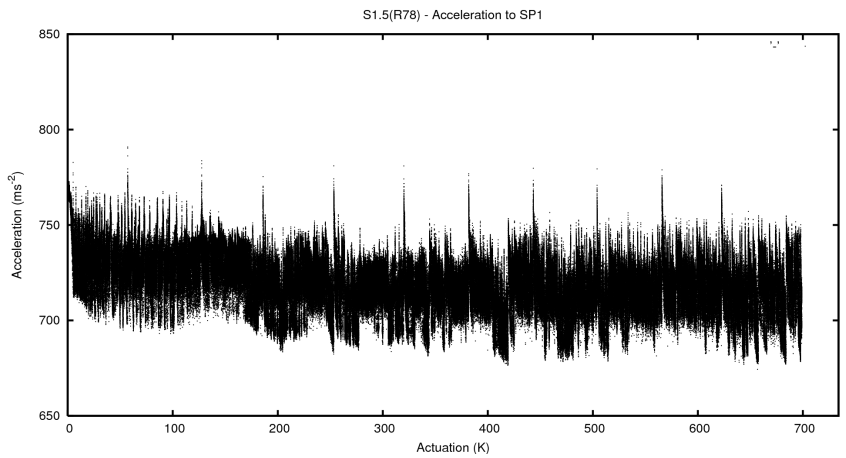

## 2 Mechanical Performance

Starting position for the last 2000 actuations.

Starting position width over time.

Acceleration for the last 2000 actuations.

Acceleration over time. Normalised to a temperature 45C using the temperature data collected by the system.

### 3 Optical Performance