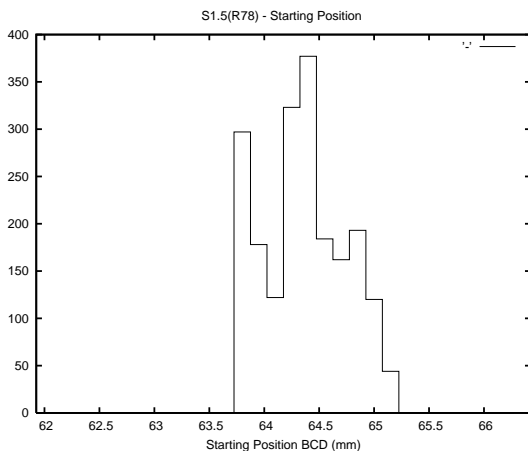

## 1 Operation Summary

	Last Shift	Total
Actuations:	76.5K	699.0K
Quadrature Count errors:	154	263
Fiber ADC errors:	0	0
BPS errors (during actuation):	0	0
(R78) Gaps > 3s & < 10s:	200	963
(R78) Gaps > 10s:	247	1065
(R78) SP2 Corrections:	508	2502
(R78) Capture Over/Under shoots:	651/2867	7735/15102

## 2 Mechanical Performance

Starting position for the last 2000 actuations.

Starting position width over time.

Acceleration for the last 2000 actuations.

Acceleration over time. Normalised to a temperature 45C using the temperature data collected by the system.

### 3 Optical Performance