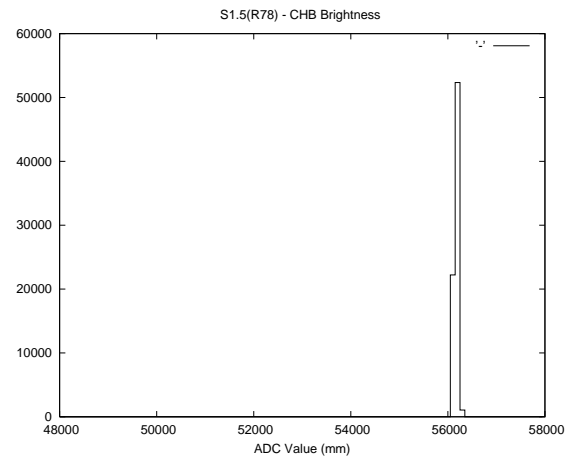

## 2 Mechanical Performance

Starting position for the last 2000 actuations.

Starting position width over time.

Acceleration for the last 2000 actuations.

Acceleration over time. Normalised to a temperature 45C using the temperature data collected by the system.

### 3 Optical Performance