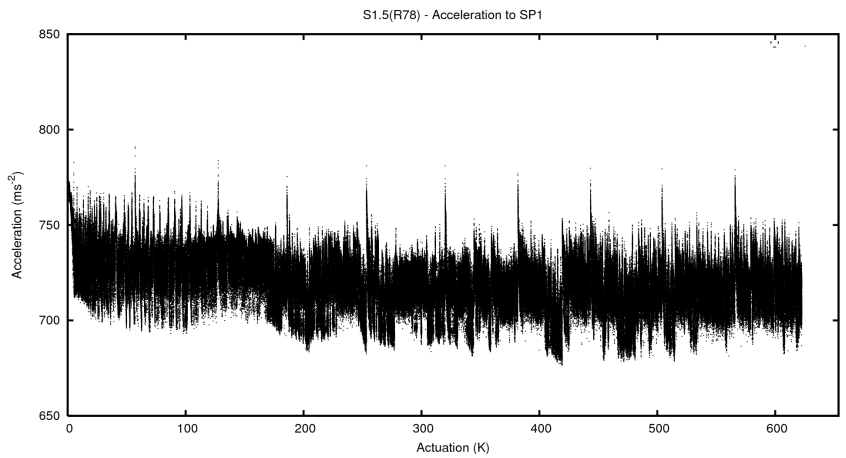

Target Performance Report - S1.5

Report Generated: February 2, 2014,

Last Actuation: 02/02/14 11:19:37

1 Operation Summary

	Last Shift	Total
Actuations:	56.7K	622.6K
Quadrature Count errors:	35	109
Fiber ADC errors:	0	0
BPS errors (during actuation):	0	0
(R78) Gaps > 3s & < 10s:	104	763
(R78) Gaps > 10s:	193	819
(R78) SP2 Corrections:	322	1994
(R78) Capture Over/Under shoots:	358/1948	7084/12235

2 Mechanical Performance

Starting position for the last 2000 actuations.

Starting position width over time.

Acceleration for the last 2000 actuations.

Acceleration over time. Normalised to a temperature 45C using the temperature data collected by the system.

3 Optical Performance

4 BPS Check