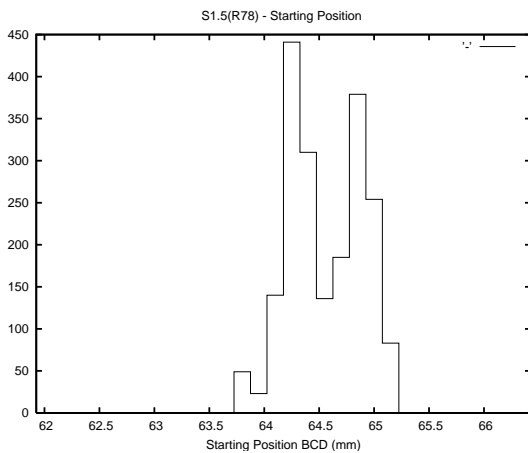

Target Performance Report - S1.5

Report Generated: February 2, 2014,

Last Actuation: 02/02/14 11:19:37

1 Operation Summary

	Last Shift	Total
Actuations:	56.7K	622.6K
Quadrature Count errors:	35	109
Fiber ADC errors:	0	0
BPS errors (during actuation):	0	0
(R78) Gaps > 3s & < 10s:	104	763
(R78) Gaps > 10s:	193	819
(R78) SP2 Corrections:	322	1994
(R78) Capture Over/Under shoots:	358/1948	7084/12235

2 Mechanical Performance

Starting position for the last 2000 actuations.

Starting position width over time.

Acceleration for the last 2000 actuations.

Acceleration over time. Normalised to a temperature 45C using the temperature data collected by the system.

3 Optical Performance

4 BPS Check