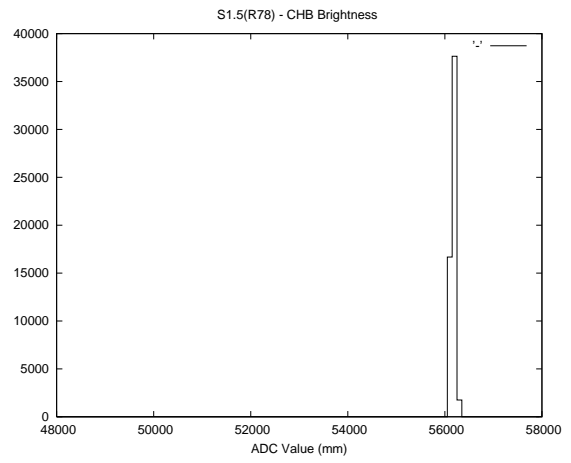

Target Performance Report - S1.5

Report Generated: February 2, 2014,

Last Actuation: 02/02/14 11:19:37

1 Operation Summary

	Last Shift	Total
Actuations:	56.7K	622.6K
Quadrature Count errors:	35	109
Fiber ADC errors:	0	0
BPS errors (during actuation):	0	0
(R78) Gaps > 3s & < 10s:	104	763
(R78) Gaps > 10s:	193	819
(R78) SP2 Corrections:	322	1994
(R78) Capture Over/Under shoots:	358/1948	7084/12235

2 Mechanical Performance

Starting position for the last 2000 actuations.

Starting position width over time.

Acceleration for the last 2000 actuations.

Acceleration over time. Normalised to a temperature 45C using the temperature data collected by the system.

3 Optical Performance

4 BPS Check