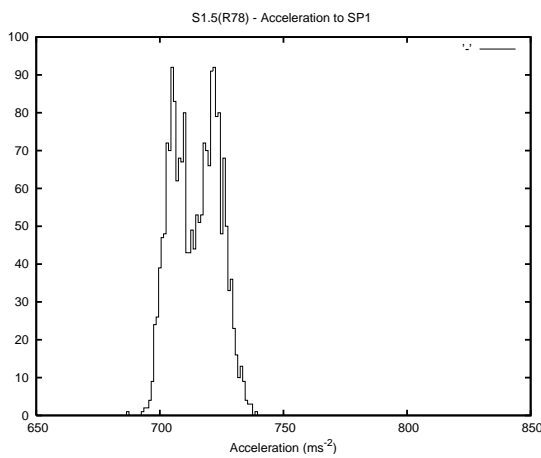

Target Performance Report - S1.5

Report Generated: February 2, 2014,

Last Actuation: 02/02/14 11:19:37

1 Operation Summary

	Last Shift	Total
Actuations:	56.7K	622.6K
Quadrature Count errors:	35	109
Fiber ADC errors:	0	0
BPS errors (during actuation):	0	0
(R78) Gaps > 3s & < 10s:	104	763
(R78) Gaps > 10s:	193	819
(R78) SP2 Corrections:	322	1994
(R78) Capture Over/Under shoots:	358/1948	7084/12235

2 Mechanical Performance

Starting position for the last 2000 actuations.

Starting position width over time.

Acceleration for the last 2000 actuations.

Acceleration over time. Normalised to a temperature 45C using the temperature data collected by the system.