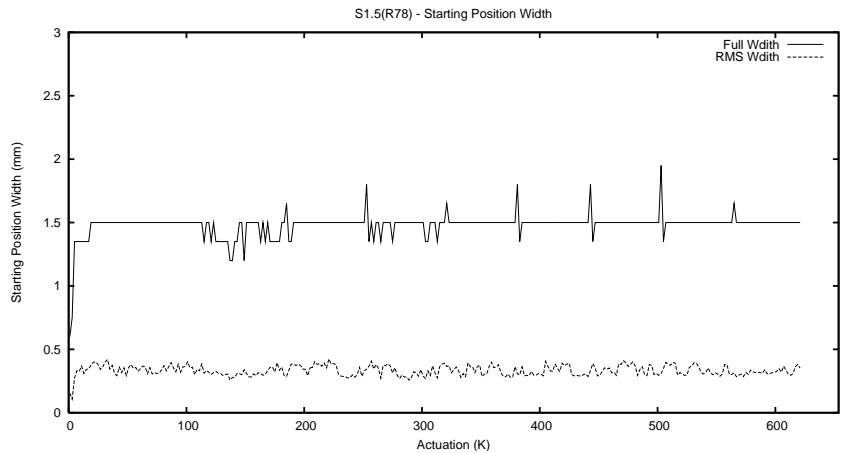

Target Performance Report - S1.5

Report Generated: February 2, 2014,

Last Actuation: 02/02/14 11:19:37

1 Operation Summary

	Last Shift	Total
Actuations:	56.7K	622.6K
Quadrature Count errors:	35	109
Fiber ADC errors:	0	0
BPS errors (during actuation):	0	0
(R78) Gaps > 3s & < 10s:	104	763
(R78) Gaps > 10s:	193	819
(R78) SP2 Corrections:	322	1994
(R78) Capture Over/Under shoots:	358/1948	7084/12235

2 Mechanical Performance

Starting position for the last 2000 actuations.

Starting position width over time.

Acceleration for the last 2000 actuations.

Acceleration over time. Normalised to a temperature 45C using the temperature data collected by the system.