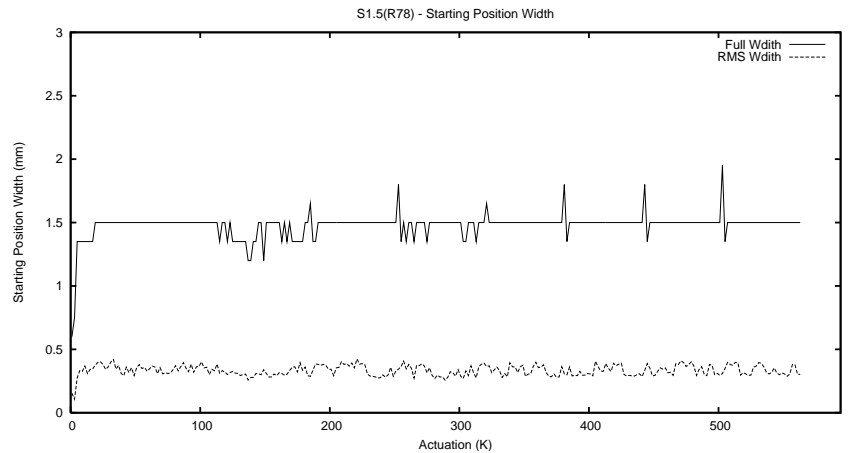

Target Performance Report - S1.5

Report Generated: February 1, 2014,

Last Actuation: 01/02/14 11:38:48

1 Operation Summary

	Last Shift	Total
Actuations:	61.9K	565.9K
Quadrature Count errors:	13	74
Fiber ADC errors:	0	0
BPS errors (during actuation):	0	0
(R78) Gaps > 3s & < 10s:	98	659
(R78) Gaps > 10s:	181	627
(R78) SP2 Corrections:	308	1672
(R78) Capture Over/Under shoots:	403/1637	6726/10287

2 Mechanical Performance

Starting position for the last 2000 actuations.

Starting position width over time.

Acceleration for the last 2000 actuations.

Acceleration over time. Normalised to a temperature 45C using the temperature data collected by the system.