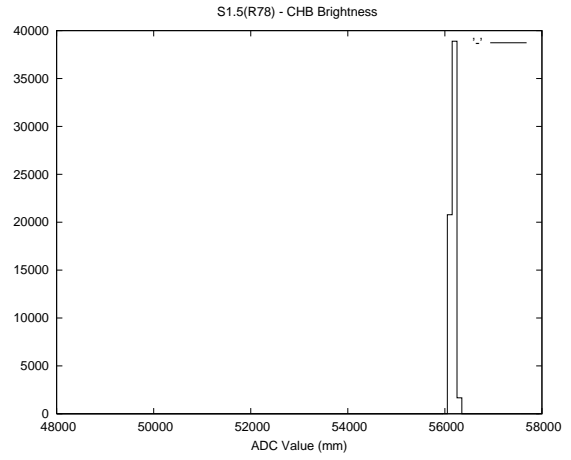

2 Mechanical Performance

Starting position for the last 2000 actuations.

Starting position width over time.

Acceleration for the last 2000 actuations.

Acceleration over time. Normalised to a temperature 45C using the temperature data collected by the system.

3 Optical Performance

4 BPS Check