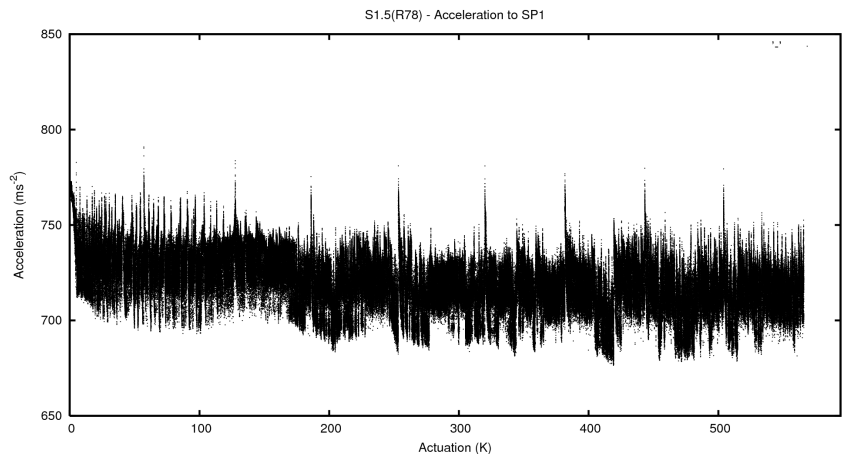

Target Performance Report - S1.5

Report Generated: February 1, 2014,

Last Actuation: 01/02/14 11:38:48

1 Operation Summary

	Last Shift	Total
Actuations:	61.9K	565.9K
Quadrature Count errors:	13	74
Fiber ADC errors:	0	0
BPS errors (during actuation):	0	0
(R78) Gaps > 3s & < 10s:	98	659
(R78) Gaps > 10s:	181	627
(R78) SP2 Corrections:	308	1672
(R78) Capture Over/Under shoots:	403/1637	6726/10287

2 Mechanical Performance

Starting position for the last 2000 actuations.

Starting position width over time.

Acceleration for the last 2000 actuations.

Acceleration over time. Normalised to a temperature 45C using the temperature data collected by the system.

3 Optical Performance

4 BPS Check