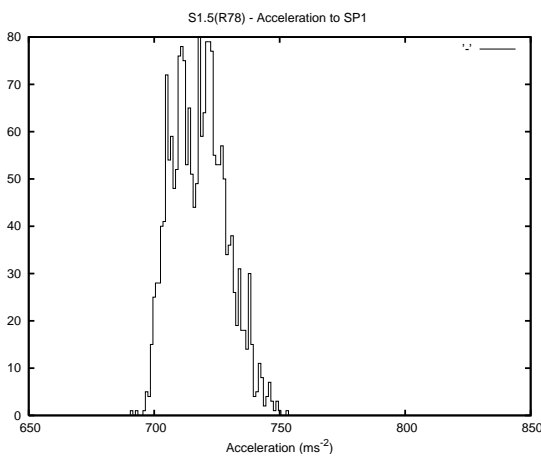

Target Performance Report - S1.5

Report Generated: February 1, 2014,

Last Actuation: 01/02/14 11:38:48

1 Operation Summary

	Last Shift	Total
Actuations:	61.9K	565.9K
Quadrature Count errors:	13	74
Fiber ADC errors:	0	0
BPS errors (during actuation):	0	0
(R78) Gaps > 3s & < 10s:	98	659
(R78) Gaps > 10s:	181	627
(R78) SP2 Corrections:	308	1672
(R78) Capture Over/Under shoots:	403/1637	6726/10287

2 Mechanical Performance

Starting position for the last 2000 actuations.

Starting position width over time.

Acceleration for the last 2000 actuations.

Acceleration over time. Normalised to a temperature 45C using the temperature data collected by the system.