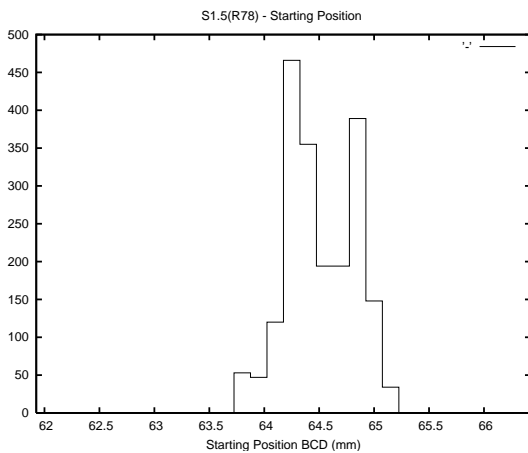

Target Performance Report - S1.5

Report Generated: February 1, 2014,

Last Actuation: 01/02/14 11:38:48

1 Operation Summary

	Last Shift	Total
Actuations:	61.9K	565.9K
Quadrature Count errors:	13	74
Fiber ADC errors:	0	0
BPS errors (during actuation):	0	0
(R78) Gaps > 3s & < 10s:	98	659
(R78) Gaps > 10s:	181	627
(R78) SP2 Corrections:	308	1672
(R78) Capture Over/Under shoots:	403/1637	6726/10287

2 Mechanical Performance

Starting position for the last 2000 actuations.

Starting position width over time.

Acceleration for the last 2000 actuations.

Acceleration over time. Normalised to a temperature 45C using the temperature data collected by the system.

3 Optical Performance

4 BPS Check