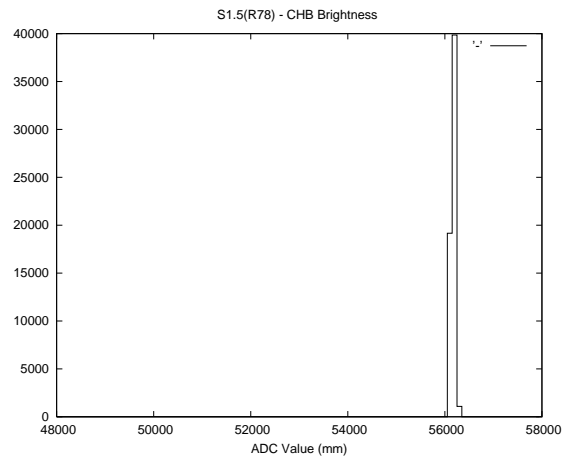

2 Mechanical Performance

Starting position for the last 2000 actuations.

Starting position width over time.

Acceleration for the last 2000 actuations.

Acceleration over time. Normalised to a temperature 45C using the temperature data collected by the system.

3 Optical Performance

4 BPS Check