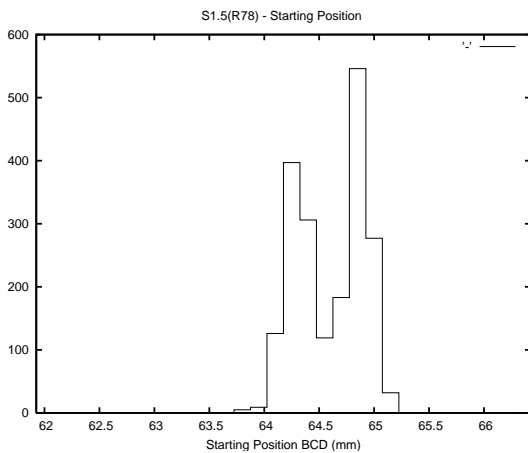

Target Performance Report - S1.5

Report Generated: January 31, 2014,

Last Actuation: 31/01/14 11:42:50

1 Operation Summary

	Last Shift	Total
Actuations:	60.7K	504.0K
Quadrature Count errors:	11	61
Fiber ADC errors:	0	0
BPS errors (during actuation):	0	0
(R78) Gaps > 3s & < 10s:	77	561
(R78) Gaps > 10s:	137	447
(R78) SP2 Corrections:	272	1364
(R78) Capture Over/Under shoots:	475/1467	6323/8650

2 Mechanical Performance

Starting position for the last 2000 actuations.

Starting position width over time.

Acceleration for the last 2000 actuations.

Acceleration over time. Normalised to a temperature 45C using the temperature data collected by the system.

3 Optical Performance

4 BPS Check