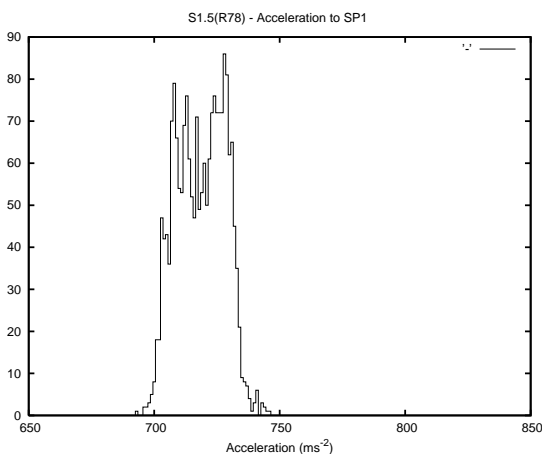

Target Performance Report - S1.5

Report Generated: January 31, 2014,

Last Actuation: 31/01/14 11:42:50

1 Operation Summary

	Last Shift	Total
Actuations:	60.7K	504.0K
Quadrature Count errors:	11	61
Fiber ADC errors:	0	0
BPS errors (during actuation):	0	0
(R78) Gaps > 3s & < 10s:	77	561
(R78) Gaps > 10s:	137	447
(R78) SP2 Corrections:	272	1364
(R78) Capture Over/Under shoots:	475/1467	6323/8650

2 Mechanical Performance

Starting position for the last 2000 actuations.

Starting position width over time.

Acceleration for the last 2000 actuations.

Acceleration over time. Normalised to a temperature 45C using the temperature data collected by the system.