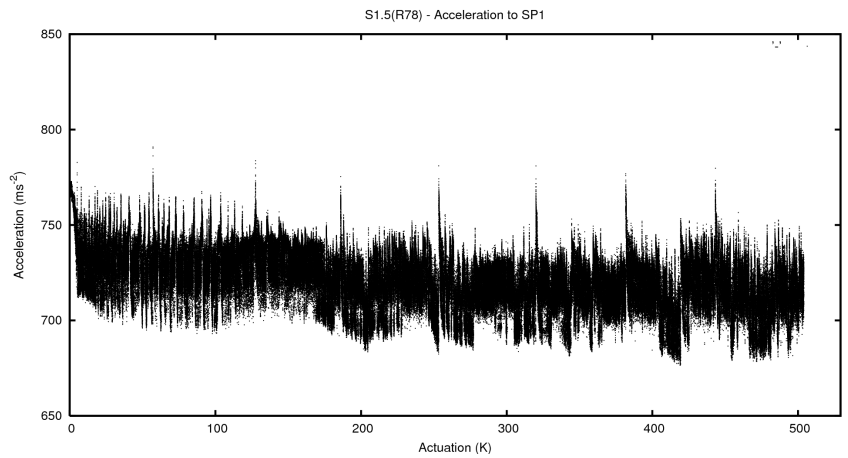

Target Performance Report - S1.5

Report Generated: January 31, 2014,

Last Actuation: 31/01/14 11:42:50

1 Operation Summary

	Last Shift	Total
Actuations:	60.7K	504.0K
Quadrature Count errors:	11	61
Fiber ADC errors:	0	0
BPS errors (during actuation):	0	0
(R78) Gaps > 3s & < 10s:	77	561
(R78) Gaps > 10s:	137	447
(R78) SP2 Corrections:	272	1364
(R78) Capture Over/Under shoots:	475/1467	6323/8650

2 Mechanical Performance

Starting position for the last 2000 actuations.

Starting position width over time.

Acceleration for the last 2000 actuations.

Acceleration over time. Normalised to a temperature 45C using the temperature data collected by the system.

3 Optical Performance

4 BPS Check