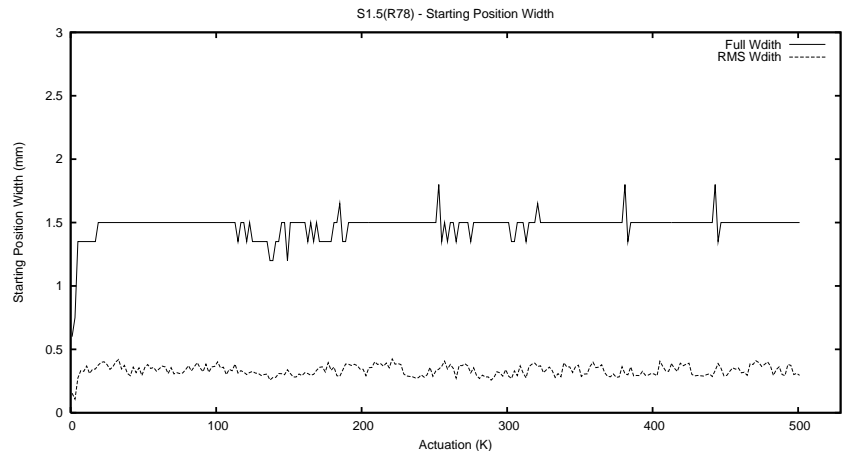

Target Performance Report - S1.5

Report Generated: January 31, 2014,

Last Actuation: 31/01/14 11:42:50

1 Operation Summary

	Last Shift	Total
Actuations:	60.7K	504.0K
Quadrature Count errors:	11	61
Fiber ADC errors:	0	0
BPS errors (during actuation):	0	0
(R78) Gaps > 3s & < 10s:	77	561
(R78) Gaps > 10s:	137	447
(R78) SP2 Corrections:	272	1364
(R78) Capture Over/Under shoots:	475/1467	6323/8650

2 Mechanical Performance

Starting position for the last 2000 actuations.

Starting position width over time.

Acceleration for the last 2000 actuations.

Acceleration over time. Normalised to a temperature 45C using the temperature data collected by the system.