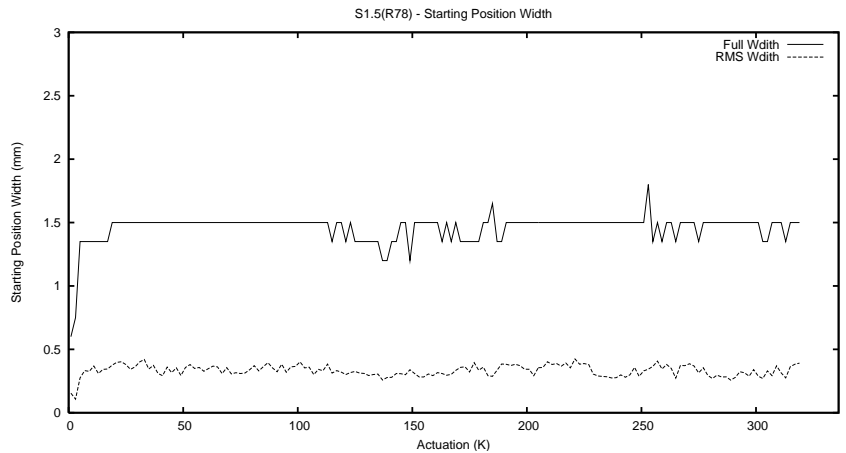

## 1 Operation Summary

	Last Shift	Total
Actuations:	66.7K	320.1K
Quadrature Count errors:	9	29
Fiber ADC errors:	0	0
BPS errors (during actuation):	0	0
(R78) Gaps > 3s & < 10s:	49	297
(R78) Gaps > 10s:	27	95
(R78) SP2 Corrections:	90	659
(R78) Capture Over/Under shoots:	496/388	5232/4931

## 2 Mechanical Performance

Starting position for the last 2000 actuations.

Starting position width over time.

Acceleration for the last 2000 actuations.

Acceleration over time. Normalised to a temperature 45C using the temperature data collected by the system.