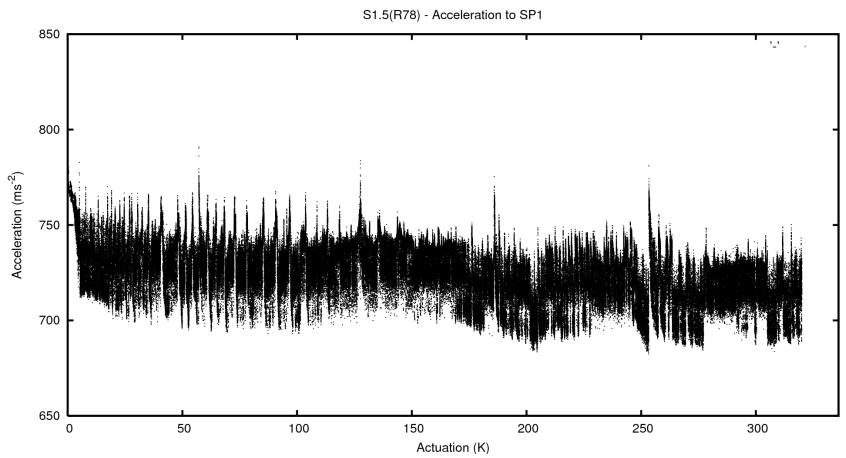

## 2 Mechanical Performance

Starting position for the last 2000 actuations.

Starting position width over time.

Acceleration for the last 2000 actuations.

Acceleration over time. Normalised to a temperature 45C using the temperature data collected by the system.

### 3 Optical Performance