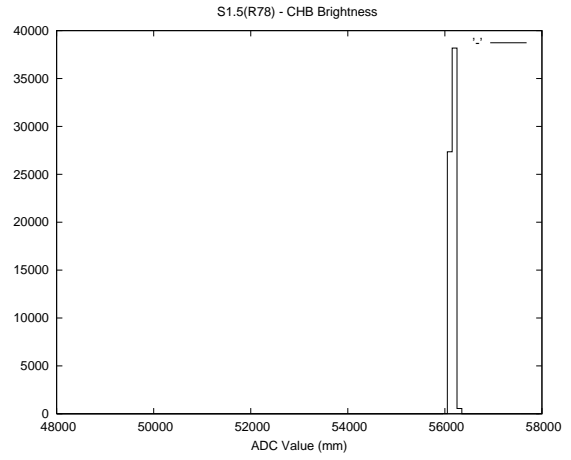

## 2 Mechanical Performance

Starting position for the last 2000 actuations.

Starting position width over time.

Acceleration for the last 2000 actuations.

Acceleration over time. Normalised to a temperature 45C using the temperature data collected by the system.

### 3 Optical Performance