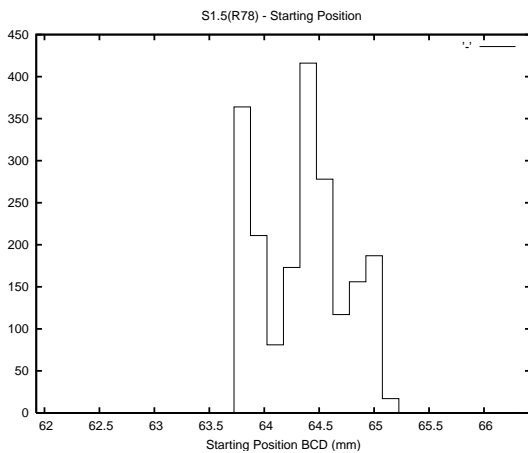

## 1 Operation Summary

	Last Shift	Total
Actuations:	66.7K	320.1K
Quadrature Count errors:	9	29
Fiber ADC errors:	0	0
BPS errors (during actuation):	0	0
(R78) Gaps > 3s & < 10s:	49	297
(R78) Gaps > 10s:	27	95
(R78) SP2 Corrections:	90	659
(R78) Capture Over/Under shoots:	496/388	5232/4931

## 2 Mechanical Performance

Starting position for the last 2000 actuations.

Starting position width over time.

Acceleration for the last 2000 actuations.

Acceleration over time. Normalised to a temperature 45C using the temperature data collected by the system.

### 3 Optical Performance