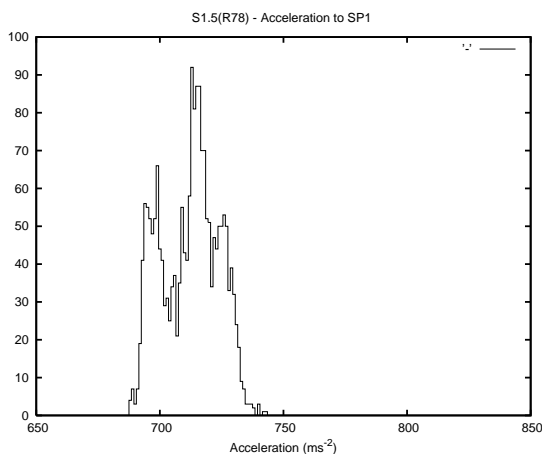

## 1 Operation Summary

	Last Shift	Total
Actuations:	66.7K	320.1K
Quadrature Count errors:	9	29
Fiber ADC errors:	0	0
BPS errors (during actuation):	0	0
(R78) Gaps > 3s & < 10s:	49	297
(R78) Gaps > 10s:	27	95
(R78) SP2 Corrections:	90	659
(R78) Capture Over/Under shoots:	496/388	5232/4931

## 2 Mechanical Performance

Starting position for the last 2000 actuations.

Starting position width over time.

Acceleration for the last 2000 actuations.

Acceleration over time. Normalised to a temperature 45C using the temperature data collected by the system.