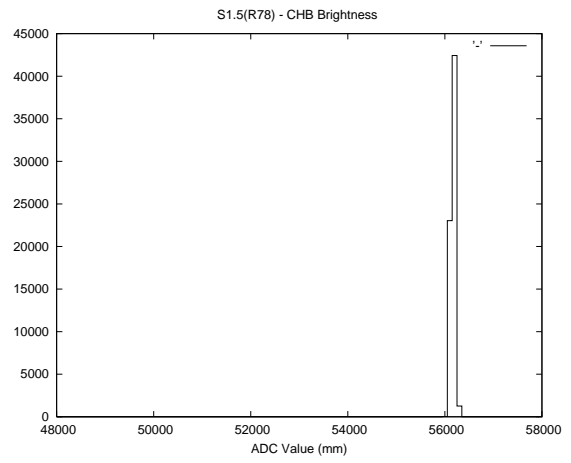

Target Performance Report - S1.5

Report Generated: January 27, 2014,

Last Actuation: 27/01/14 11:41:17

1 Operation Summary

	Last Shift	Total
Actuations:	67.4K	253.4K
Quadrature Count errors:	2	20
Fiber ADC errors:	0	0
BPS errors (during actuation):	0	0
(R78) Gaps > 3s & < 10s:	73	248
(R78) Gaps > 10s:	26	69
(R78) SP2 Corrections:	144	569
(R78) Capture Over/Under shoots:	719/1128	4736/4543

2 Mechanical Performance

Starting position for the last 2000 actuations.

Starting position width over time.

Acceleration for the last 2000 actuations.

Acceleration over time. Normalised to a temperature 45C using the temperature data collected by the system.

3 Optical Performance

4 BPS Check