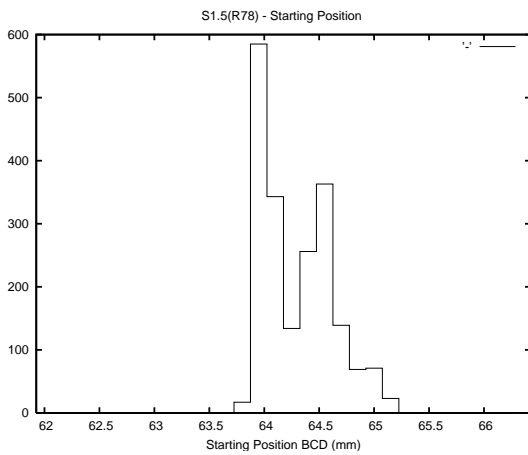

Target Performance Report - S1.5

Report Generated: January 27, 2014,

Last Actuation: 27/01/14 11:41:17

1 Operation Summary

	Last Shift	Total
Actuations:	67.4K	253.4K
Quadrature Count errors:	2	20
Fiber ADC errors:	0	0
BPS errors (during actuation):	0	0
(R78) Gaps > 3s & < 10s:	73	248
(R78) Gaps > 10s:	26	69
(R78) SP2 Corrections:	144	569
(R78) Capture Over/Under shoots:	719/1128	4736/4543

2 Mechanical Performance

Starting position for the last 2000 actuations.

Starting position width over time.

Acceleration for the last 2000 actuations.

Acceleration over time. Normalised to a temperature 45C using the temperature data collected by the system.

3 Optical Performance

4 BPS Check