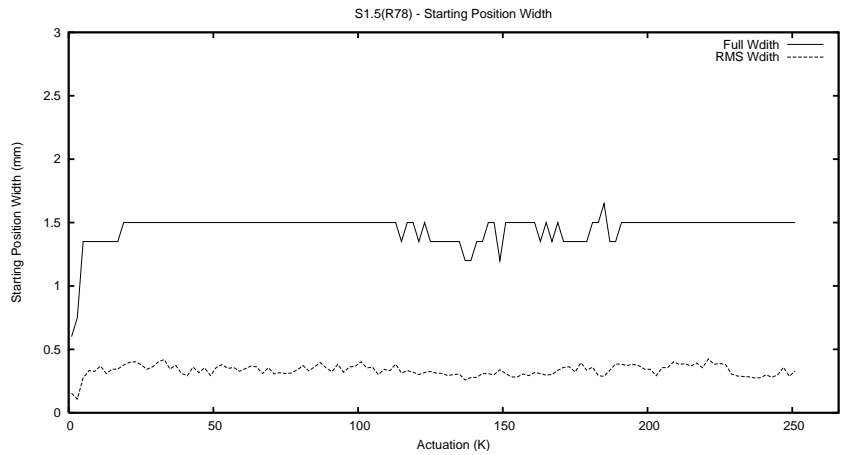

Target Performance Report - S1.5

Report Generated: January 27, 2014,

Last Actuation: 27/01/14 11:41:17

1 Operation Summary

	Last Shift	Total
Actuations:	67.4K	253.4K
Quadrature Count errors:	2	20
Fiber ADC errors:	0	0
BPS errors (during actuation):	0	0
(R78) Gaps > 3s & < 10s:	73	248
(R78) Gaps > 10s:	26	69
(R78) SP2 Corrections:	144	569
(R78) Capture Over/Under shoots:	719/1128	4736/4543

2 Mechanical Performance

Starting position for the last 2000 actuations.

Starting position width over time.

Acceleration for the last 2000 actuations.

Acceleration over time. Normalised to a temperature 45C using the temperature data collected by the system.