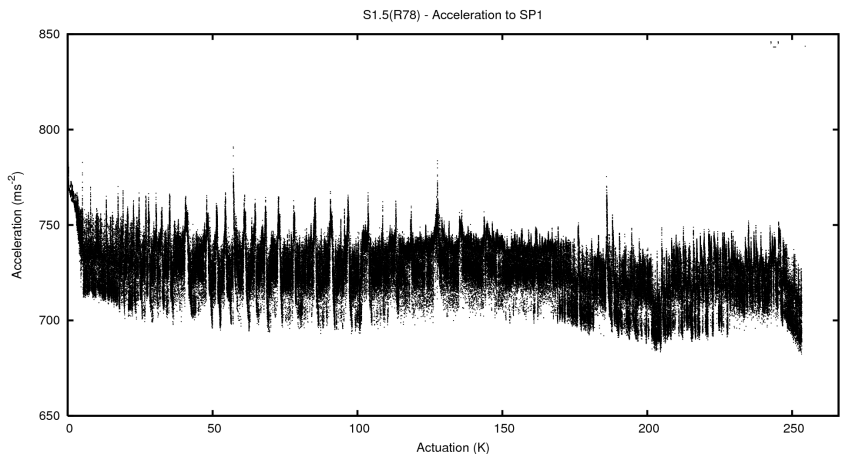

Target Performance Report - S1.5

Report Generated: January 27, 2014,

Last Actuation: 27/01/14 11:41:17

1 Operation Summary

	Last Shift	Total
Actuations:	67.4K	253.4K
Quadrature Count errors:	2	20
Fiber ADC errors:	0	0
BPS errors (during actuation):	0	0
(R78) Gaps > 3s & < 10s:	73	248
(R78) Gaps > 10s:	26	69
(R78) SP2 Corrections:	144	569
(R78) Capture Over/Under shoots:	719/1128	4736/4543

2 Mechanical Performance

Starting position for the last 2000 actuations.

Starting position width over time.

Acceleration for the last 2000 actuations.

Acceleration over time. Normalised to a temperature 45C using the temperature data collected by the system.

3 Optical Performance

4 BPS Check