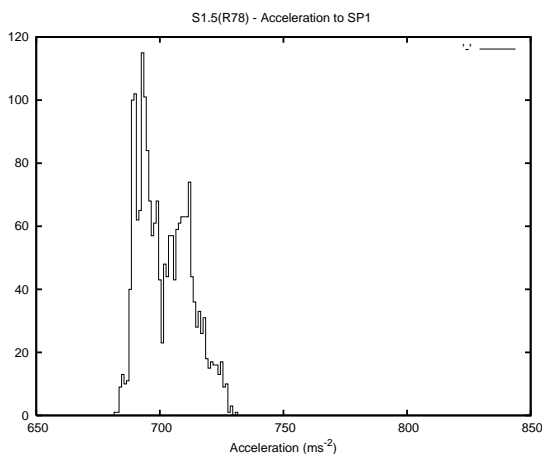

Target Performance Report - S1.5

Report Generated: January 27, 2014,

Last Actuation: 27/01/14 11:41:17

1 Operation Summary

	Last Shift	Total
Actuations:	67.4K	253.4K
Quadrature Count errors:	2	20
Fiber ADC errors:	0	0
BPS errors (during actuation):	0	0
(R78) Gaps > 3s & < 10s:	73	248
(R78) Gaps > 10s:	26	69
(R78) SP2 Corrections:	144	569
(R78) Capture Over/Under shoots:	719/1128	4736/4543

2 Mechanical Performance

Starting position for the last 2000 actuations.

Starting position width over time.

Acceleration for the last 2000 actuations.

Acceleration over time. Normalised to a temperature 45C using the temperature data collected by the system.