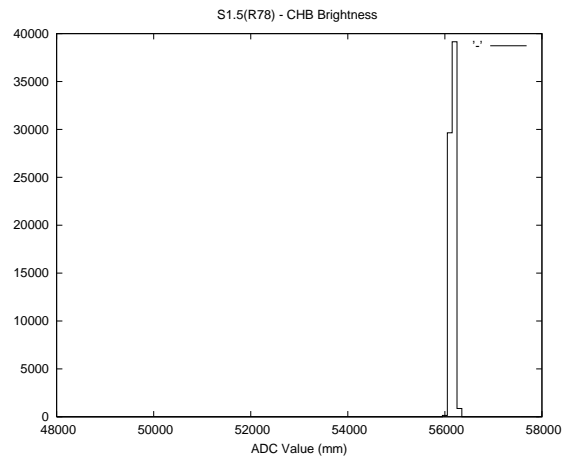

## 2 Mechanical Performance

Starting position for the last 2000 actuations.

Starting position width over time.

Acceleration for the last 2000 actuations.

Acceleration over time. Normalised to a temperature 45C using the temperature data collected by the system.

### 3 Optical Performance