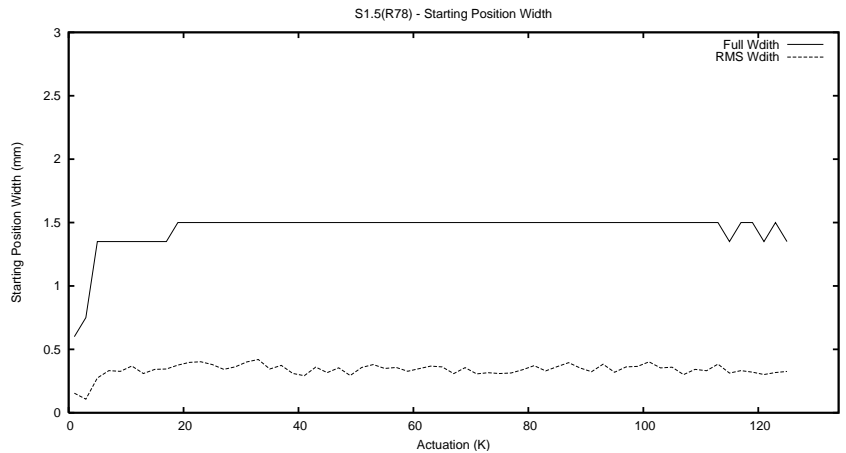

## 1 Operation Summary

	Last Shift	Total
Actuations:	70.5K	127.6K
Quadrature Count errors:	0	4
Fiber ADC errors:	0	0
BPS errors (during actuation):	0	0
(R78) Gaps > 3s & < 10s:	122	160
(R78) Gaps > 10s:	24	41
(R78) SP2 Corrections:	243	398
(R78) Capture Over/Under shoots:	1264/1941	3721/3024

## 2 Mechanical Performance

Starting position for the last 2000 actuations.

Starting position width over time.

Acceleration for the last 2000 actuations.

Acceleration over time. Normalised to a temperature 45C using the temperature data collected by the system.