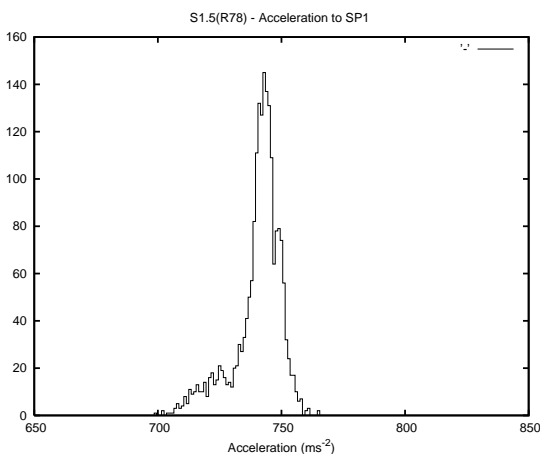

## 1 Operation Summary

	Last Shift	Total
Actuations:	70.5K	127.6K
Quadrature Count errors:	0	4
Fiber ADC errors:	0	0
BPS errors (during actuation):	0	0
(R78) Gaps > 3s & < 10s:	122	160
(R78) Gaps > 10s:	24	41
(R78) SP2 Corrections:	243	398
(R78) Capture Over/Under shoots:	1264/1941	3721/3024

## 2 Mechanical Performance

Starting position for the last 2000 actuations.

Starting position width over time.

Acceleration for the last 2000 actuations.

Acceleration over time. Normalised to a temperature 45C using the temperature data collected by the system.