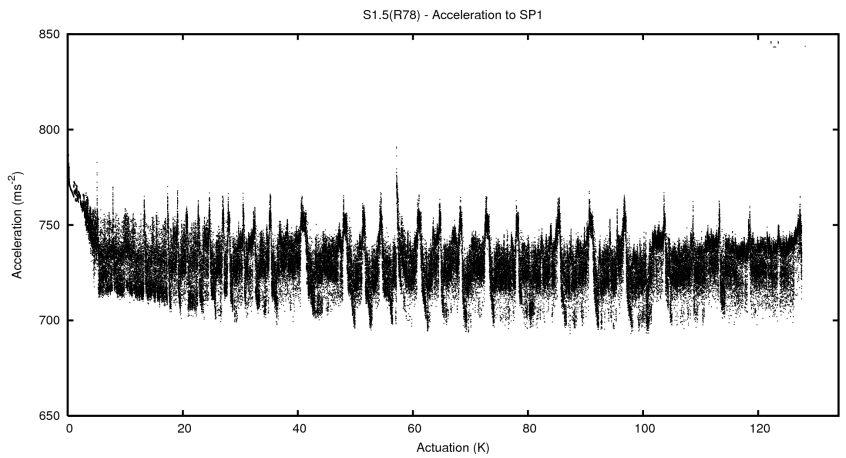

## 2 Mechanical Performance

Starting position for the last 2000 actuations.

Starting position width over time.

Acceleration for the last 2000 actuations.

Acceleration over time. Normalised to a temperature 45C using the temperature data collected by the system.

### 3 Optical Performance