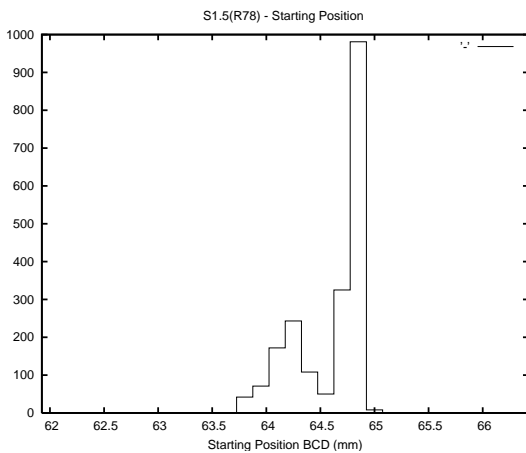

## 1 Operation Summary

	Last Shift	Total
Actuations:	70.5K	127.6K
Quadrature Count errors:	0	4
Fiber ADC errors:	0	0
BPS errors (during actuation):	0	0
(R78) Gaps > 3s & < 10s:	122	160
(R78) Gaps > 10s:	24	41
(R78) SP2 Corrections:	243	398
(R78) Capture Over/Under shoots:	1264/1941	3721/3024

## 2 Mechanical Performance

Starting position for the last 2000 actuations.

Starting position width over time.

Acceleration for the last 2000 actuations.

Acceleration over time. Normalised to a temperature 45C using the temperature data collected by the system.