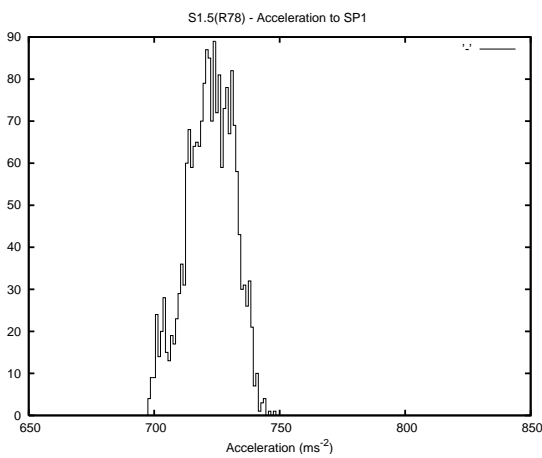

## 1 Operation Summary

	Last Shift	Total
Actuations:	531.8K	57.1K
Quadrature Count errors:	4	4
Fiber ADC errors:	0	0
BPS errors (during actuation):	0	0
(R78) Gaps > 3s & < 10s:	38	38
(R78) Gaps > 10s:	22	18
(R78) SP2 Corrections:	371	155
(R78) Capture Over/Under shoots:	10785/2329	2457/1083

## 2 Mechanical Performance

Starting position for the last 2000 actuations.

Starting position width over time.

Acceleration for the last 2000 actuations.

Acceleration over time. Normalised to a temperature 45C using the temperature data collected by the system.