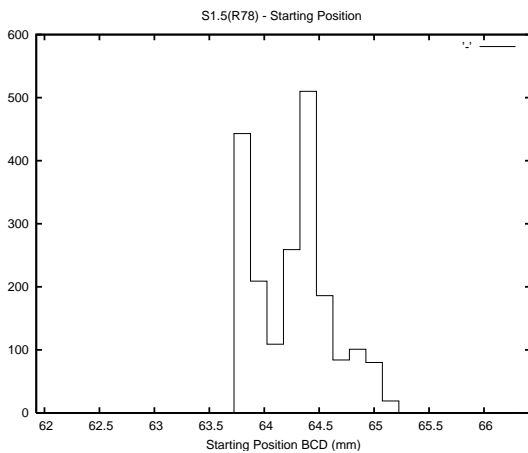

## 1 Operation Summary

	Last Shift	Total
Actuations:	531.8K	57.1K
Quadrature Count errors:	4	4
Fiber ADC errors:	0	0
BPS errors (during actuation):	0	0
(R78) Gaps > 3s & < 10s:	38	38
(R78) Gaps > 10s:	22	18
(R78) SP2 Corrections:	371	155
(R78) Capture Over/Under shoots:	10785/2329	2457/1083

## 2 Mechanical Performance

Starting position for the last 2000 actuations.

Starting position width over time.

Acceleration for the last 2000 actuations.

Acceleration over time. Normalised to a temperature 45C using the temperature data collected by the system.

### 3 Optical Performance