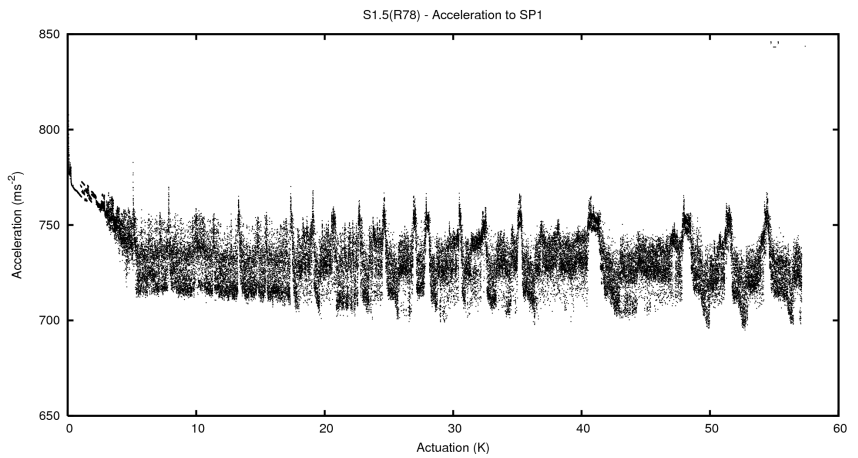

## 1 Operation Summary

	Last Shift	Total
Actuations:	531.8K	57.1K
Quadrature Count errors:	4	4
Fiber ADC errors:	0	0
BPS errors (during actuation):	0	0
(R78) Gaps > 3s & < 10s:	38	38
(R78) Gaps > 10s:	22	18
(R78) SP2 Corrections:	371	155
(R78) Capture Over/Under shoots:	10785/2329	2457/1083

## 2 Mechanical Performance

Starting position for the last 2000 actuations.

Starting position width over time.

Acceleration for the last 2000 actuations.

Acceleration over time. Normalised to a temperature 45C using the temperature data collected by the system.

### 3 Optical Performance