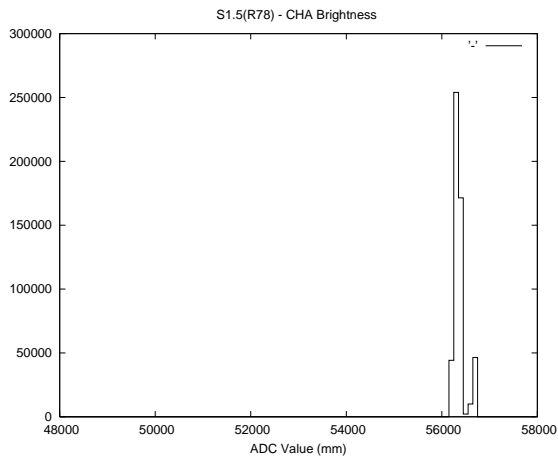

## 2 Mechanical Performance

Starting position for the last 2000 actuations.

Starting position width over time.

Acceleration for the last 2000 actuations.

Acceleration over time. Normalised to a temperature 45C using the temperature data collected by the system.

### 3 Optical Performance