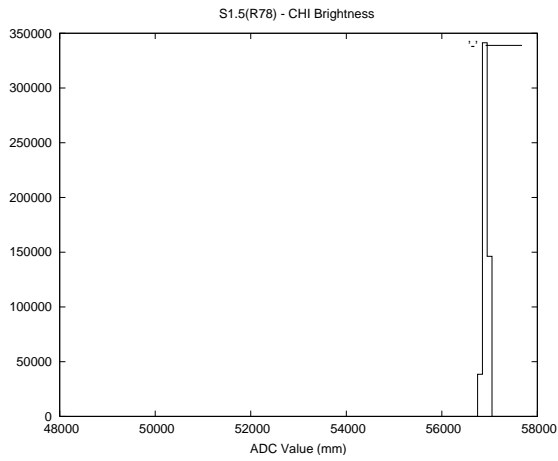

## 2 Mechanical Performance

Starting position for the last 2000 actuations.

Starting position width over time.

Acceleration for the last 2000 actuations.

Acceleration over time. Normalised to a temperature 45C using the temperature data collected by the system.

### 3 Optical Performance