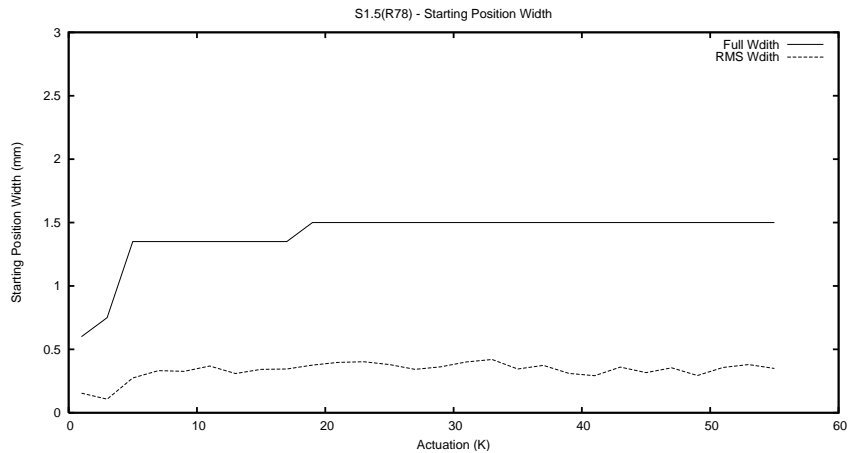

## 1 Operation Summary

	Last Shift	Total
Actuations:	531.8K	57.1K
Quadrature Count errors:	4	4
Fiber ADC errors:	0	0
BPS errors (during actuation):	0	0
(R78) Gaps > 3s & < 10s:	38	38
(R78) Gaps > 10s:	22	18
(R78) SP2 Corrections:	371	155
(R78) Capture Over/Under shoots:	10785/2329	2457/1083

## 2 Mechanical Performance

Starting position for the last 2000 actuations.

Starting position width over time.

Acceleration for the last 2000 actuations.

Acceleration over time. Normalised to a temperature 45C using the temperature data collected by the system.