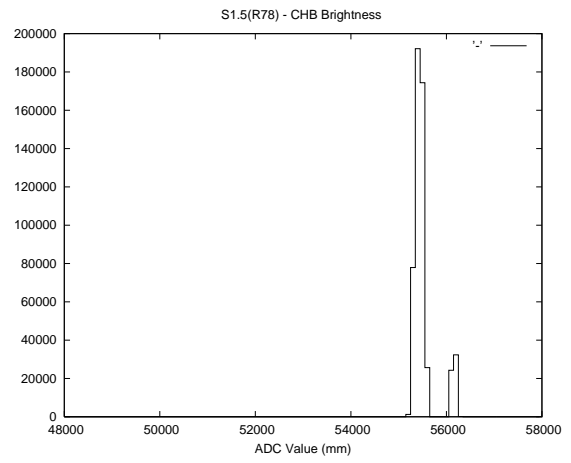

## 2 Mechanical Performance

Starting position for the last 2000 actuations.

Starting position width over time.

Acceleration for the last 2000 actuations.

Acceleration over time. Normalised to a temperature 45C using the temperature data collected by the system.

### 3 Optical Performance