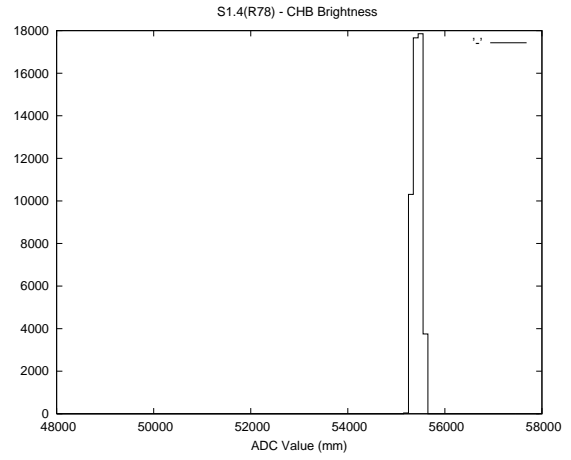

## 2 Mechanical Performance

Starting position for the last 2000 actuations.

Starting position width over time.

Acceleration for the last 2000 actuations.

Acceleration over time. Normalised to a temperature 45C using the temperature data collected by the system.

### 3 Optical Performance