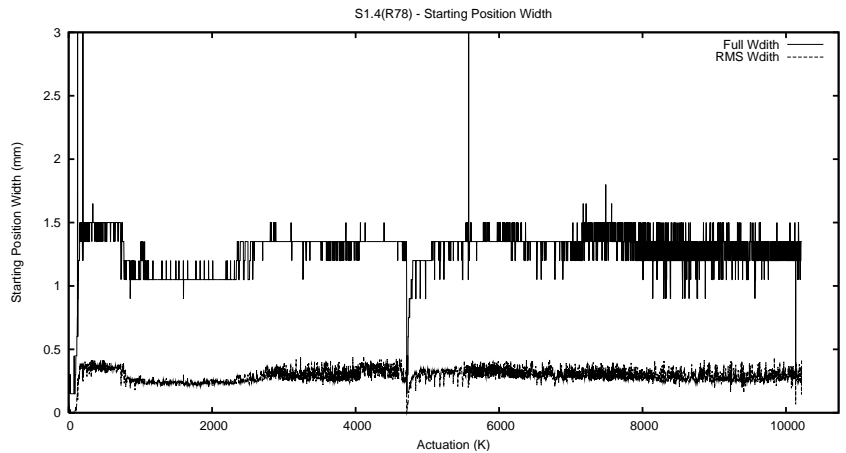

## 1 Operation Summary

	Last Shift	Total
Actuations:	50.0K	10221.8K
Quadrature Count errors:	0	0
Fiber ADC errors:	0	39
BPS errors (during actuation):	0	12
(R78) Gaps > 3s & < 10s:	0	85
(R78) Gaps > 10s:	3	213
(R78) SP2 Corrections:	15	2968
(R78) Capture Over/Under shoots:	1155/81	398641/53008

## 2 Mechanical Performance

Starting position for the last 2000 actuations.

Starting position width over time.

Acceleration for the last 2000 actuations.

Acceleration over time. Normalised to a temperature 45C using the temperature data collected by the system.