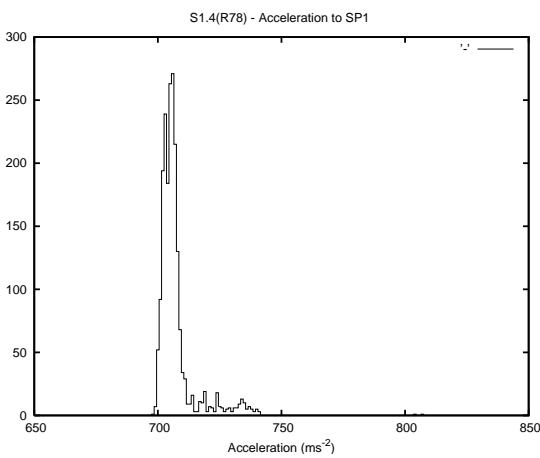

## 1 Operation Summary

	Last Shift	Total
Actuations:	50.0K	10221.8K
Quadrature Count errors:	0	0
Fiber ADC errors:	0	39
BPS errors (during actuation):	0	12
(R78) Gaps > 3s & < 10s:	0	85
(R78) Gaps > 10s:	3	213
(R78) SP2 Corrections:	15	2968
(R78) Capture Over/Under shoots:	1155/81	398641/53008

## 2 Mechanical Performance

Starting position for the last 2000 actuations.

Starting position width over time.

Acceleration for the last 2000 actuations.

Acceleration over time. Normalised to a temperature 45C using the temperature data collected by the system.