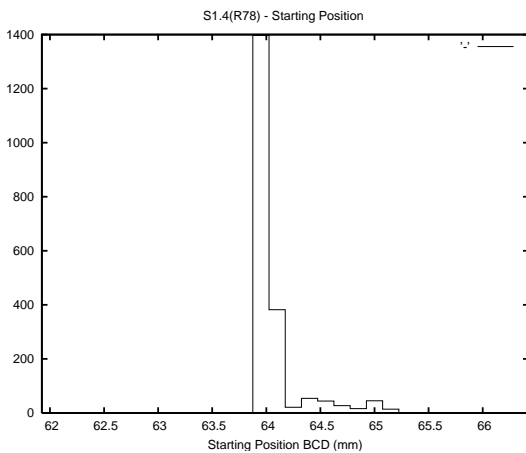

## 1 Operation Summary

	Last Shift	Total
Actuations:	50.0K	10221.8K
Quadrature Count errors:	0	0
Fiber ADC errors:	0	39
BPS errors (during actuation):	0	12
(R78) Gaps > 3s & < 10s:	0	85
(R78) Gaps > 10s:	3	213
(R78) SP2 Corrections:	15	2968
(R78) Capture Over/Under shoots:	1155/81	398641/53008

## 2 Mechanical Performance

Starting position for the last 2000 actuations.

Starting position width over time.

Acceleration for the last 2000 actuations.

Acceleration over time. Normalised to a temperature 45C using the temperature data collected by the system.