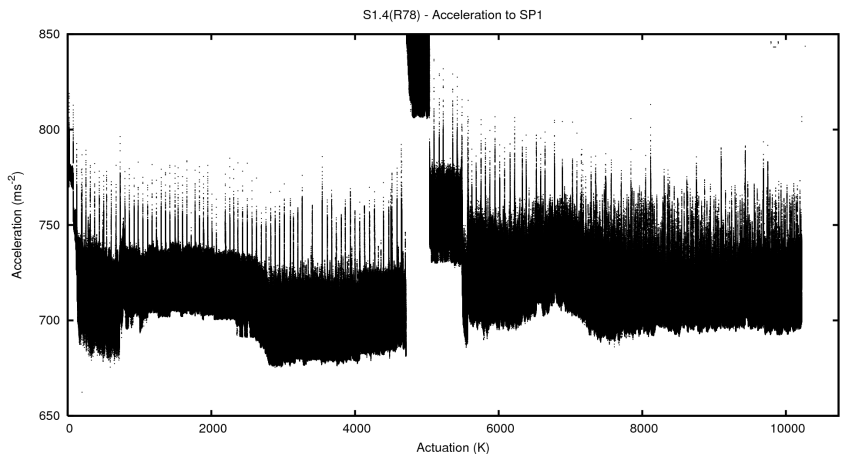

## 2 Mechanical Performance

Starting position for the last 2000 actuations.

Starting position width over time.

Acceleration for the last 2000 actuations.

Acceleration over time. Normalised to a temperature 45C using the temperature data collected by the system.

### 3 Optical Performance