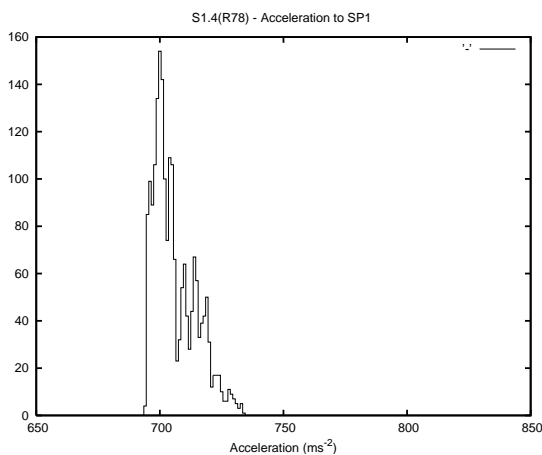

Target Performance Report - S1.4

Report Generated: December 4, 2013,

Last Actuation: 04/12/13 13:22:05

1 Operation Summary

	Last Shift	Total
Actuations:	12.2K	9747.1K
Quadrature Count errors:	0	0
Fiber ADC errors:	0	39
BPS errors (during actuation):	0	12
(R78) Gaps > 3s & < 10s:	11	85
(R78) Gaps > 10s:	1	210
(R78) SP2 Corrections:	12	2752
(R78) Capture Over/Under shoots:	412/95	390313/51762

2 Mechanical Performance

Starting position for the last 2000 actuations.

Starting position width over time.

Acceleration for the last 2000 actuations.

Acceleration over time. Normalised to a temperature 45C using the temperature data collected by the system.