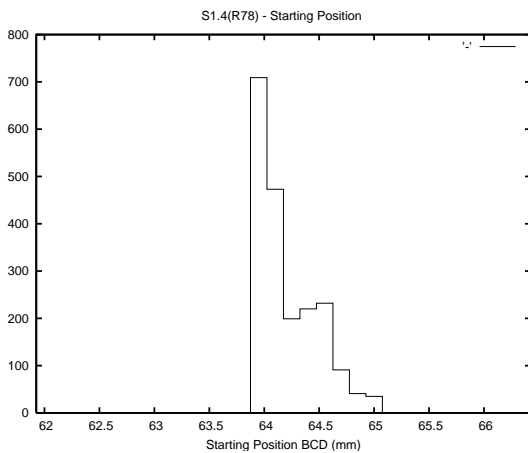

Target Performance Report - S1.4

Report Generated: December 4, 2013,

Last Actuation: 04/12/13 13:22:05

1 Operation Summary

	Last Shift	Total
Actuations:	12.2K	9747.1K
Quadrature Count errors:	0	0
Fiber ADC errors:	0	39
BPS errors (during actuation):	0	12
(R78) Gaps > 3s & < 10s:	11	85
(R78) Gaps > 10s:	1	210
(R78) SP2 Corrections:	12	2752
(R78) Capture Over/Under shoots:	412/95	390313/51762

2 Mechanical Performance

Starting position for the last 2000 actuations.

Starting position width over time.

Acceleration for the last 2000 actuations.

Acceleration over time. Normalised to a temperature 45C using the temperature data collected by the system.

3 Optical Performance

4 BPS Check