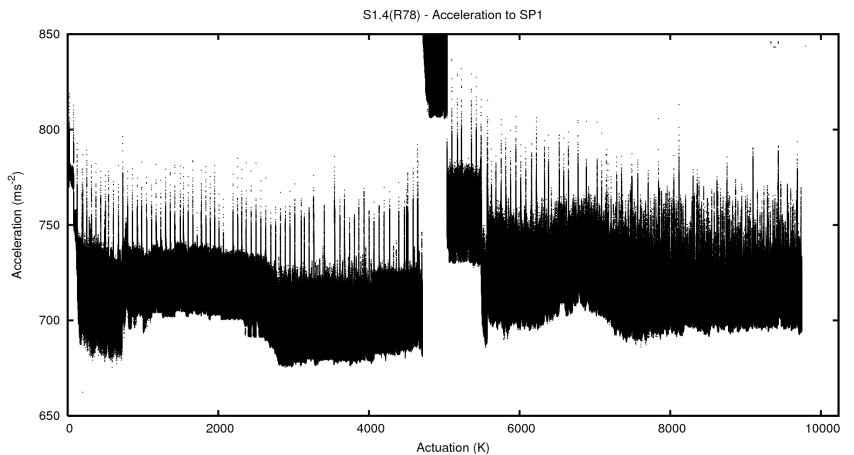

Target Performance Report - S1.4

Report Generated: December 4, 2013,

Last Actuation: 04/12/13 13:22:05

1 Operation Summary

	Last Shift	Total
Actuations:	12.2K	9747.1K
Quadrature Count errors:	0	0
Fiber ADC errors:	0	39
BPS errors (during actuation):	0	12
(R78) Gaps > 3s & < 10s:	11	85
(R78) Gaps > 10s:	1	210
(R78) SP2 Corrections:	12	2752
(R78) Capture Over/Under shoots:	412/95	390313/51762

2 Mechanical Performance

Starting position for the last 2000 actuations.

Starting position width over time.

Acceleration for the last 2000 actuations.

Acceleration over time. Normalised to a temperature 45C using the temperature data collected by the system.

3 Optical Performance

4 BPS Check