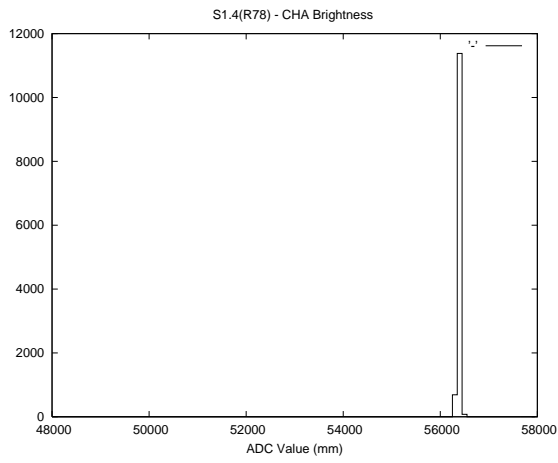

Target Performance Report - S1.4

Report Generated: December 4, 2013,

Last Actuation: 04/12/13 13:22:05

1 Operation Summary

	Last Shift	Total
Actuations:	12.2K	9747.1K
Quadrature Count errors:	0	0
Fiber ADC errors:	0	39
BPS errors (during actuation):	0	12
(R78) Gaps > 3s & < 10s:	11	85
(R78) Gaps > 10s:	1	210
(R78) SP2 Corrections:	12	2752
(R78) Capture Over/Under shoots:	412/95	390313/51762

2 Mechanical Performance

Starting position for the last 2000 actuations.

Starting position width over time.

Acceleration for the last 2000 actuations.

Acceleration over time. Normalised to a temperature 45C using the temperature data collected by the system.

3 Optical Performance

4 BPS Check