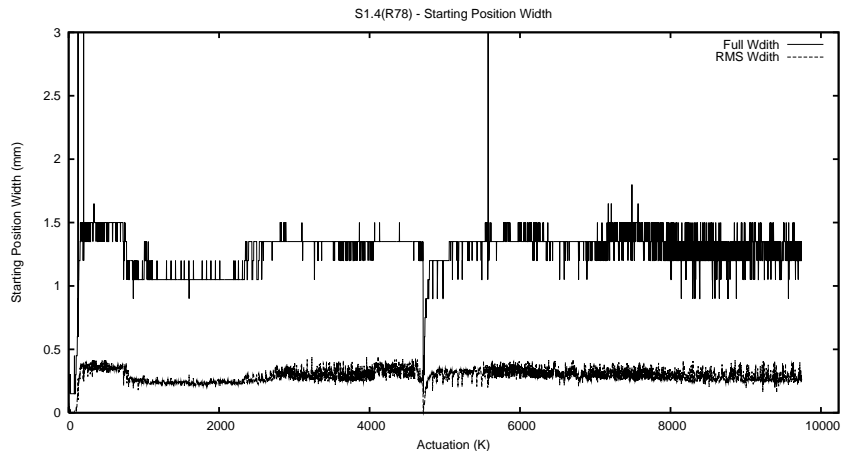

Target Performance Report - S1.4

Report Generated: December 4, 2013,

Last Actuation: 04/12/13 13:22:05

1 Operation Summary

	Last Shift	Total
Actuations:	12.2K	9747.1K
Quadrature Count errors:	0	0
Fiber ADC errors:	0	39
BPS errors (during actuation):	0	12
(R78) Gaps > 3s & < 10s:	11	85
(R78) Gaps > 10s:	1	210
(R78) SP2 Corrections:	12	2752
(R78) Capture Over/Under shoots:	412/95	390313/51762

2 Mechanical Performance

Starting position for the last 2000 actuations.

Starting position width over time.

Acceleration for the last 2000 actuations.

Acceleration over time. Normalised to a temperature 45C using the temperature data collected by the system.