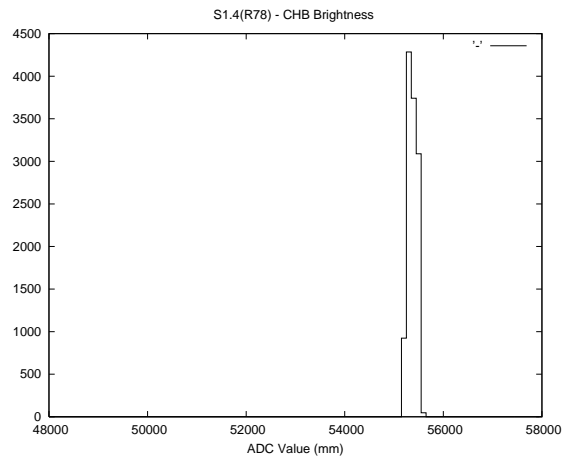

Target Performance Report - S1.4

Report Generated: December 4, 2013,

Last Actuation: 04/12/13 13:22:05

1 Operation Summary

	Last Shift	Total
Actuations:	12.2K	9747.1K
Quadrature Count errors:	0	0
Fiber ADC errors:	0	39
BPS errors (during actuation):	0	12
(R78) Gaps > 3s & < 10s:	11	85
(R78) Gaps > 10s:	1	210
(R78) SP2 Corrections:	12	2752
(R78) Capture Over/Under shoots:	412/95	390313/51762

2 Mechanical Performance

Starting position for the last 2000 actuations.

Starting position width over time.

Acceleration for the last 2000 actuations.

Acceleration over time. Normalised to a temperature 45C using the temperature data collected by the system.

3 Optical Performance

4 BPS Check