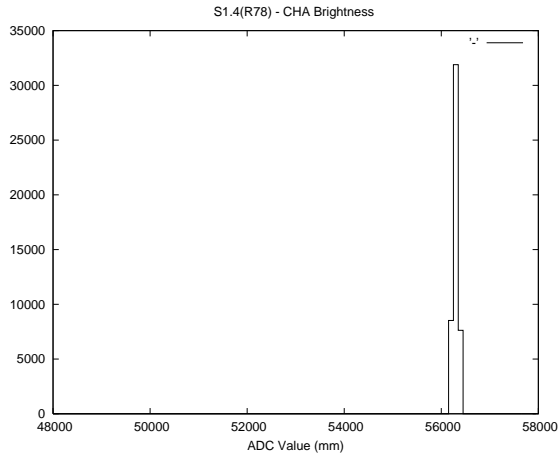

## 2 Mechanical Performance

Starting position for the last 2000 actuations.

Starting position width over time.

Acceleration for the last 2000 actuations.

Acceleration over time. Normalised to a temperature 45C using the temperature data collected by the system.

### 3 Optical Performance