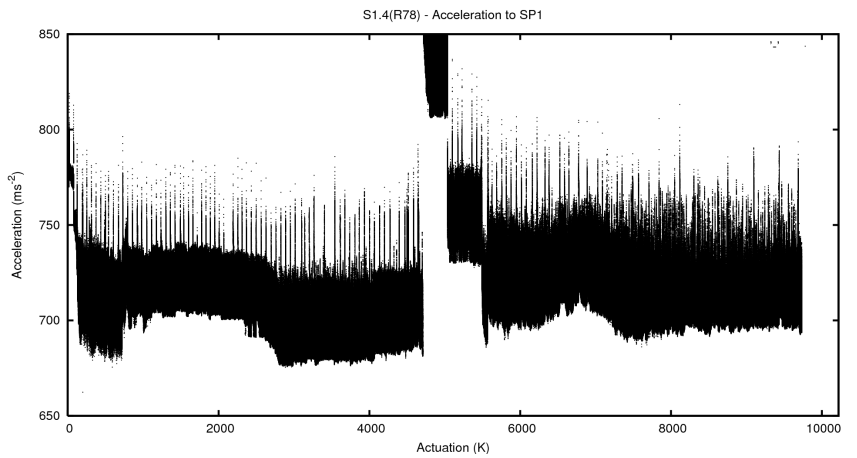

## 2 Mechanical Performance

Starting position for the last 2000 actuations.

Starting position width over time.

Acceleration for the last 2000 actuations.

Acceleration over time. Normalised to a temperature 45C using the temperature data collected by the system.

### 3 Optical Performance