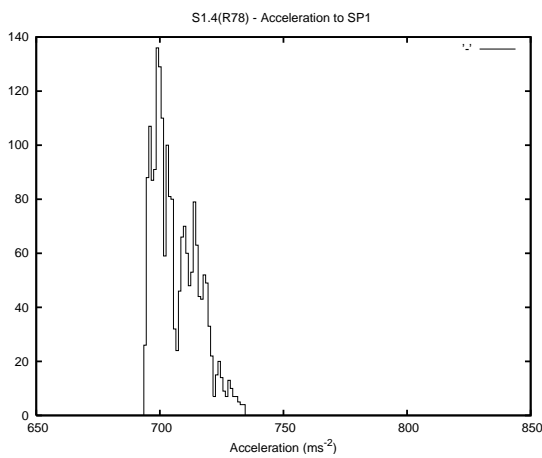

## 1 Operation Summary

	Last Shift	Total
Actuations:	48.4K	9734.9K
Quadrature Count errors:	0	0
Fiber ADC errors:	0	39
BPS errors (during actuation):	0	12
(R78) Gaps > 3s & < 10s:	1	74
(R78) Gaps > 10s:	2	210
(R78) SP2 Corrections:	11	2740
(R78) Capture Over/Under shoots:	1013/96	389901/51667

## 2 Mechanical Performance

Starting position for the last 2000 actuations.

Starting position width over time.

Acceleration for the last 2000 actuations.

Acceleration over time. Normalised to a temperature 45C using the temperature data collected by the system.