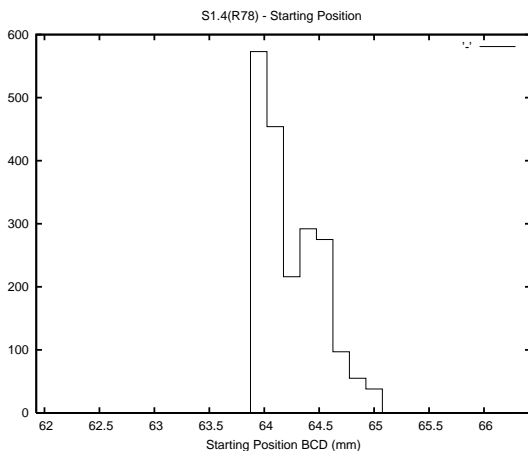

## 1 Operation Summary

	Last Shift	Total
Actuations:	48.4K	9734.9K
Quadrature Count errors:	0	0
Fiber ADC errors:	0	39
BPS errors (during actuation):	0	12
(R78) Gaps > 3s & < 10s:	1	74
(R78) Gaps > 10s:	2	210
(R78) SP2 Corrections:	11	2740
(R78) Capture Over/Under shoots:	1013/96	389901/51667

## 2 Mechanical Performance

Starting position for the last 2000 actuations.

Starting position width over time.

Acceleration for the last 2000 actuations.

Acceleration over time. Normalised to a temperature 45C using the temperature data collected by the system.

### 3 Optical Performance