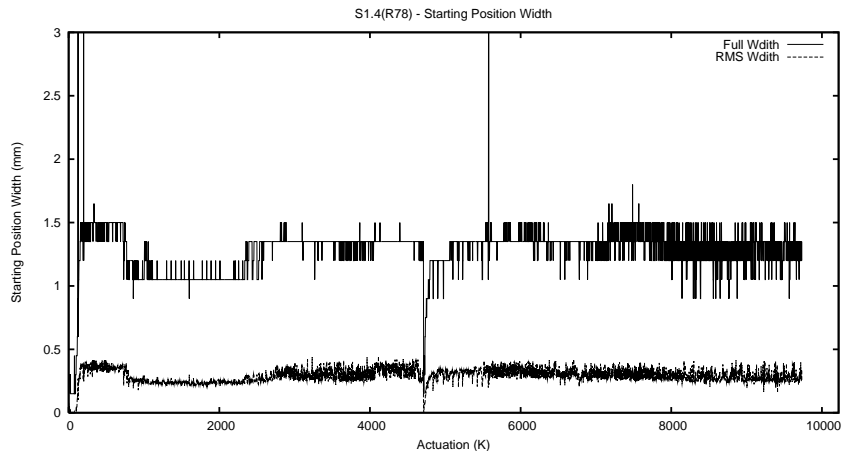

## 1 Operation Summary

	Last Shift	Total
Actuations:	48.4K	9734.9K
Quadrature Count errors:	0	0
Fiber ADC errors:	0	39
BPS errors (during actuation):	0	12
(R78) Gaps > 3s & < 10s:	1	74
(R78) Gaps > 10s:	2	210
(R78) SP2 Corrections:	11	2740
(R78) Capture Over/Under shoots:	1013/96	389901/51667

## 2 Mechanical Performance

Starting position for the last 2000 actuations.

Starting position width over time.

Acceleration for the last 2000 actuations.

Acceleration over time. Normalised to a temperature 45C using the temperature data collected by the system.