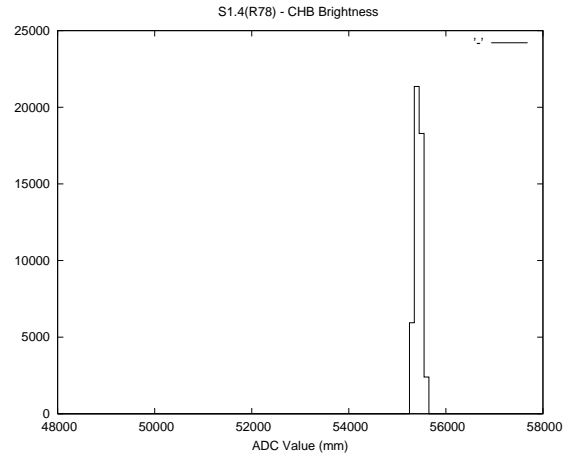

## 2 Mechanical Performance

Starting position for the last 2000 actuations.

Starting position width over time.

Acceleration for the last 2000 actuations.

Acceleration over time. Normalised to a temperature 45C using the temperature data collected by the system.

### 3 Optical Performance