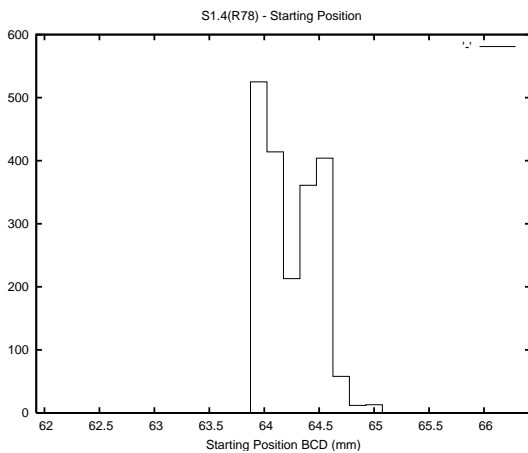

Target Performance Report - S1.4
 Report Generated: November 21, 2013,
 Last Actuation: 21/11/13 16:30:30

1 Operation Summary

	Last Shift	Total
Actuations:	337.7K	9435.2K
Quadrature Count errors:	0	0
Fiber ADC errors:	0	39
BPS errors (during actuation):	0	12
(R78) Gaps > 3s & < 10s:	0	73
(R78) Gaps > 10s:	2	208
(R78) SP2 Corrections:	102	2659
(R78) Capture Over/Under shoots:	15124/654	381805/51088

2 Mechanical Performance

Starting position for the last 2000 actuations.

Starting position width over time.

Acceleration for the last 2000 actuations.

Acceleration over time. Normalised to a temperature 45C using the temperature data collected by the system.

3 Optical Performance

4 BPS Check