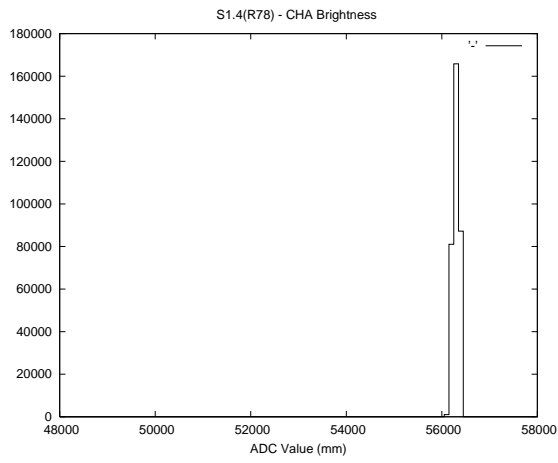

Target Performance Report - S1.4
 Report Generated: November 21, 2013,
 Last Actuation: 21/11/13 16:30:30

1 Operation Summary

	Last Shift	Total
Actuations:	337.7K	9435.2K
Quadrature Count errors:	0	0
Fiber ADC errors:	0	39
BPS errors (during actuation):	0	12
(R78) Gaps > 3s & < 10s:	0	73
(R78) Gaps > 10s:	2	208
(R78) SP2 Corrections:	102	2659
(R78) Capture Over/Under shoots:	15124/654	381805/51088

2 Mechanical Performance

Starting position for the last 2000 actuations.

Starting position width over time.

Acceleration for the last 2000 actuations.

Acceleration over time. Normalised to a temperature 45C using the temperature data collected by the system.

3 Optical Performance

4 BPS Check