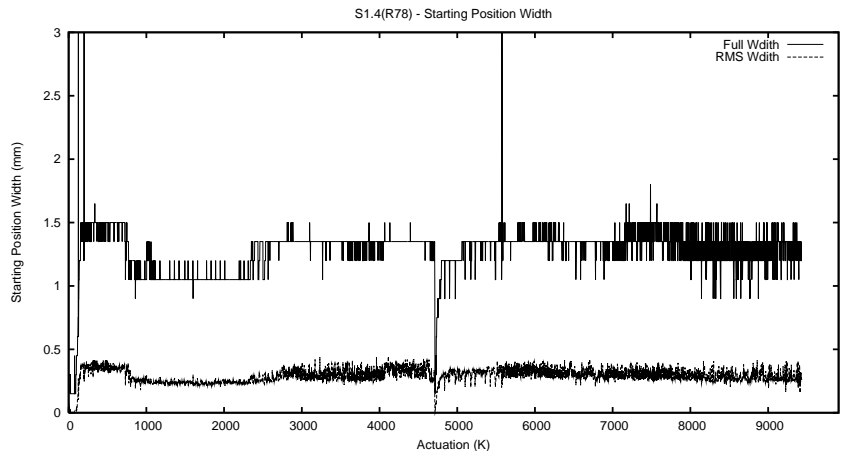

Target Performance Report - S1.4
 Report Generated: November 21, 2013,
 Last Actuation: 21/11/13 16:30:30

1 Operation Summary

	Last Shift	Total
Actuations:	337.7K	9435.2K
Quadrature Count errors:	0	0
Fiber ADC errors:	0	39
BPS errors (during actuation):	0	12
(R78) Gaps > 3s & < 10s:	0	73
(R78) Gaps > 10s:	2	208
(R78) SP2 Corrections:	102	2659
(R78) Capture Over/Under shoots:	15124/654	381805/51088

2 Mechanical Performance

Starting position for the last 2000 actuations.

Starting position width over time.

Acceleration for the last 2000 actuations.

Acceleration over time. Normalised to a temperature 45C using the temperature data collected by the system.