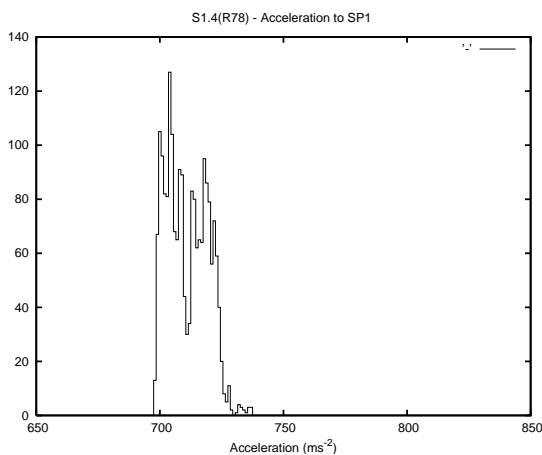

Target Performance Report - S1.4
 Report Generated: November 21, 2013,
 Last Actuation: 21/11/13 16:30:30

1 Operation Summary

	Last Shift	Total
Actuations:	337.7K	9435.2K
Quadrature Count errors:	0	0
Fiber ADC errors:	0	39
BPS errors (during actuation):	0	12
(R78) Gaps > 3s & < 10s:	0	73
(R78) Gaps > 10s:	2	208
(R78) SP2 Corrections:	102	2659
(R78) Capture Over/Under shoots:	15124/654	381805/51088

2 Mechanical Performance

Starting position for the last 2000 actuations.

Starting position width over time.

Acceleration for the last 2000 actuations.

Acceleration over time. Normalised to a temperature 45C using the temperature data collected by the system.