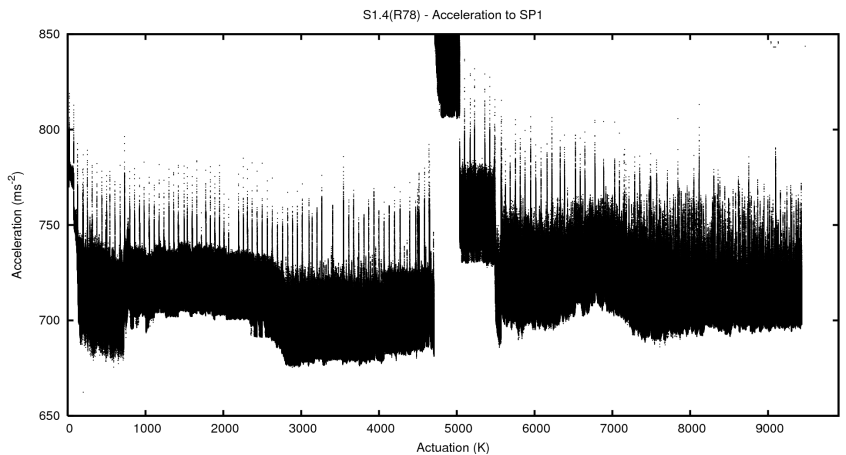

2 Mechanical Performance

Starting position for the last 2000 actuations.

Starting position width over time.

Acceleration for the last 2000 actuations.

Acceleration over time. Normalised to a temperature 45C using the temperature data collected by the system.

3 Optical Performance

4 BPS Check