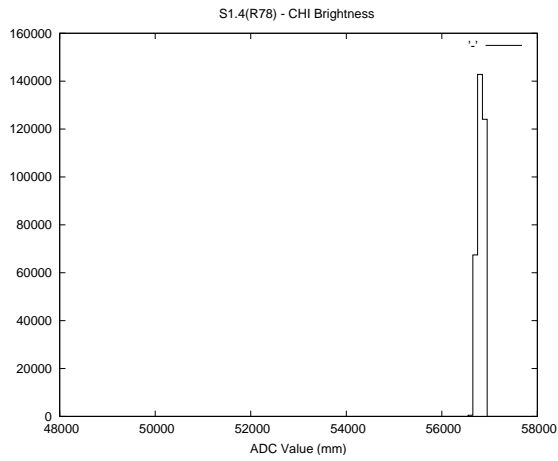

Target Performance Report - S1.4
 Report Generated: November 21, 2013,
 Last Actuation: 21/11/13 16:30:30

1 Operation Summary

	Last Shift	Total
Actuations:	337.7K	9435.2K
Quadrature Count errors:	0	0
Fiber ADC errors:	0	39
BPS errors (during actuation):	0	12
(R78) Gaps > 3s & < 10s:	0	73
(R78) Gaps > 10s:	2	208
(R78) SP2 Corrections:	102	2659
(R78) Capture Over/Under shoots:	15124/654	381805/51088

2 Mechanical Performance

Starting position for the last 2000 actuations.

Starting position width over time.

Acceleration for the last 2000 actuations.

Acceleration over time. Normalised to a temperature 45C using the temperature data collected by the system.

3 Optical Performance

4 BPS Check