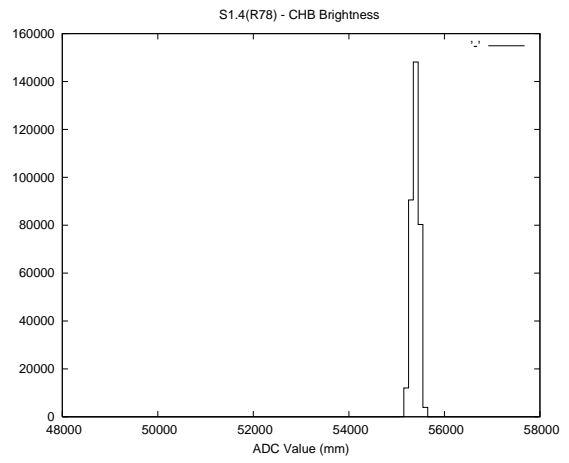

Target Performance Report - S1.4
 Report Generated: November 21, 2013,
 Last Actuation: 21/11/13 16:30:30

1 Operation Summary

	Last Shift	Total
Actuations:	337.7K	9435.2K
Quadrature Count errors:	0	0
Fiber ADC errors:	0	39
BPS errors (during actuation):	0	12
(R78) Gaps > 3s & < 10s:	0	73
(R78) Gaps > 10s:	2	208
(R78) SP2 Corrections:	102	2659
(R78) Capture Over/Under shoots:	15124/654	381805/51088

2 Mechanical Performance

Starting position for the last 2000 actuations.

Starting position width over time.

Acceleration for the last 2000 actuations.

Acceleration over time. Normalised to a temperature 45C using the temperature data collected by the system.

3 Optical Performance

4 BPS Check