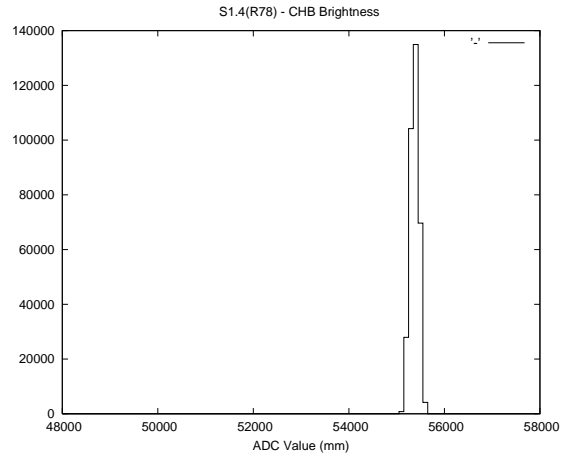

**Target Performance Report - S1.4**  
 Report Generated: November 16, 2013,  
 Last Actuation: 16/11/13 13:07:53

**1 Operation Summary**

	Last Shift	Total
Actuations:	344.3K	9097.5K
Quadrature Count errors:	0	0
Fiber ADC errors:	0	39
BPS errors (during actuation):	0	12
(R78) Gaps > 3s & < 10s:	0	73
(R78) Gaps > 10s:	2	207
(R78) SP2 Corrections:	110	2557
(R78) Capture Over/Under shoots:	14745/682	366681/50434

**2 Mechanical Performance**

Starting position for the last 2000 actuations.

Starting position width over time.

Acceleration for the last 2000 actuations.

Acceleration over time. Normalised to a temperature 45C using the temperature data collected by the system.

### 3 Optical Performance