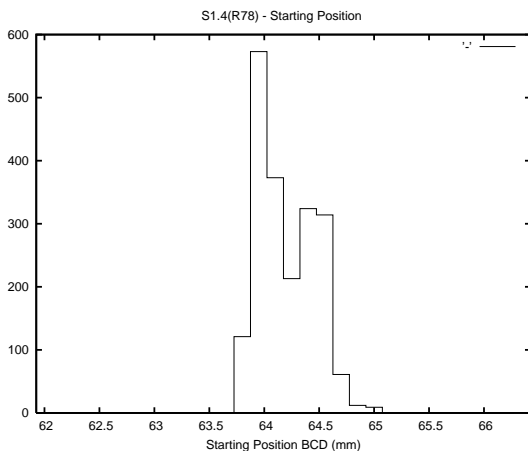

**Target Performance Report - S1.4**  
 Report Generated: November 16, 2013,  
 Last Actuation: 16/11/13 13:07:53

**1 Operation Summary**

	Last Shift	Total
Actuations:	344.3K	9097.5K
Quadrature Count errors:	0	0
Fiber ADC errors:	0	39
BPS errors (during actuation):	0	12
(R78) Gaps > 3s & < 10s:	0	73
(R78) Gaps > 10s:	2	207
(R78) SP2 Corrections:	110	2557
(R78) Capture Over/Under shoots:	14745/682	366681/50434

**2 Mechanical Performance**

Starting position for the last 2000 actuations.

Starting position width over time.

Acceleration for the last 2000 actuations.

Acceleration over time. Normalised to a temperature 45C using the temperature data collected by the system.

### 3 Optical Performance