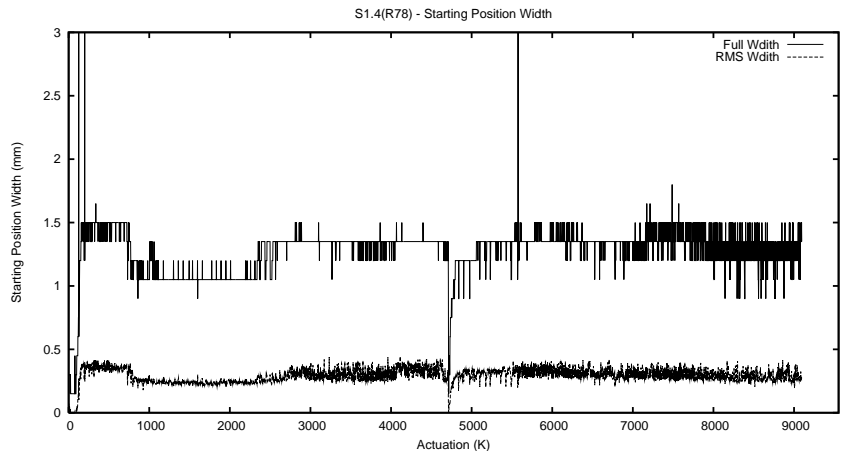

**Target Performance Report - S1.4**  
 Report Generated: November 16, 2013,  
 Last Actuation: 16/11/13 13:07:53

**1 Operation Summary**

	Last Shift	Total
Actuations:	344.3K	9097.5K
Quadrature Count errors:	0	0
Fiber ADC errors:	0	39
BPS errors (during actuation):	0	12
(R78) Gaps > 3s & < 10s:	0	73
(R78) Gaps > 10s:	2	207
(R78) SP2 Corrections:	110	2557
(R78) Capture Over/Under shoots:	14745/682	366681/50434

**2 Mechanical Performance**

Starting position for the last 2000 actuations.

Starting position width over time.

Acceleration for the last 2000 actuations.

Acceleration over time. Normalised to a temperature 45C using the temperature data collected by the system.