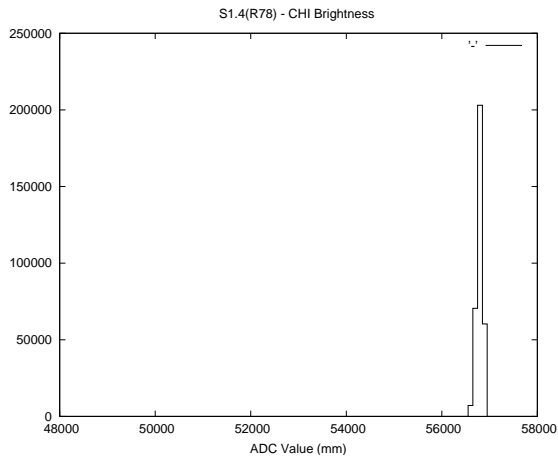

**Target Performance Report - S1.4**  
 Report Generated: November 16, 2013,  
 Last Actuation: 16/11/13 13:07:53

**1 Operation Summary**

	Last Shift	Total
Actuations:	344.3K	9097.5K
Quadrature Count errors:	0	0
Fiber ADC errors:	0	39
BPS errors (during actuation):	0	12
(R78) Gaps > 3s & < 10s:	0	73
(R78) Gaps > 10s:	2	207
(R78) SP2 Corrections:	110	2557
(R78) Capture Over/Under shoots:	14745/682	366681/50434

**2 Mechanical Performance**

Starting position for the last 2000 actuations.

Starting position width over time.

Acceleration for the last 2000 actuations.

Acceleration over time. Normalised to a temperature 45C using the temperature data collected by the system.

### 3 Optical Performance