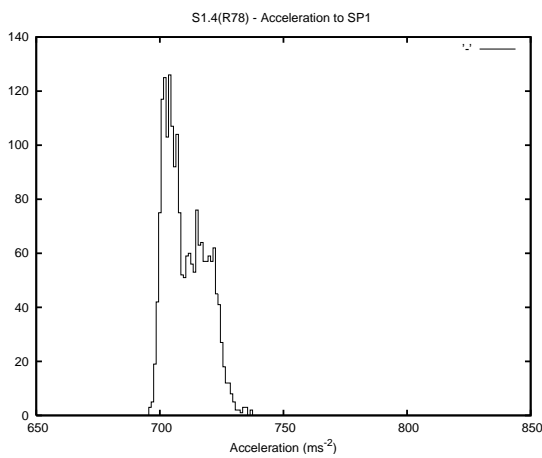

**Target Performance Report - S1.4**  
 Report Generated: November 16, 2013,  
 Last Actuation: 16/11/13 13:07:53

**1 Operation Summary**

	Last Shift	Total
Actuations:	344.3K	9097.5K
Quadrature Count errors:	0	0
Fiber ADC errors:	0	39
BPS errors (during actuation):	0	12
(R78) Gaps > 3s & < 10s:	0	73
(R78) Gaps > 10s:	2	207
(R78) SP2 Corrections:	110	2557
(R78) Capture Over/Under shoots:	14745/682	366681/50434

**2 Mechanical Performance**

Starting position for the last 2000 actuations.

Starting position width over time.

Acceleration for the last 2000 actuations.

Acceleration over time. Normalised to a temperature 45C using the temperature data collected by the system.