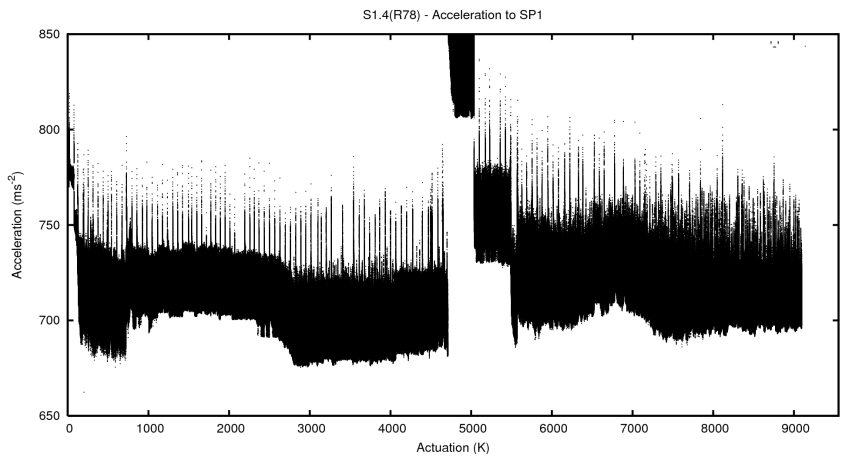

**2 Mechanical Performance**

Starting position for the last 2000 actuations.

Starting position width over time.

Acceleration for the last 2000 actuations.

Acceleration over time. Normalised to a temperature 45C using the temperature data collected by the system.

### 3 Optical Performance