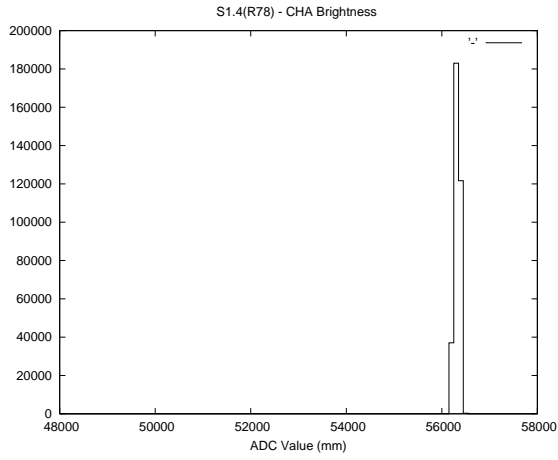

**Target Performance Report - S1.4**  
 Report Generated: November 16, 2013,  
 Last Actuation: 16/11/13 13:07:53

**1 Operation Summary**

	Last Shift	Total
Actuations:	344.3K	9097.5K
Quadrature Count errors:	0	0
Fiber ADC errors:	0	39
BPS errors (during actuation):	0	12
(R78) Gaps > 3s & < 10s:	0	73
(R78) Gaps > 10s:	2	207
(R78) SP2 Corrections:	110	2557
(R78) Capture Over/Under shoots:	14745/682	366681/50434

**2 Mechanical Performance**

Starting position for the last 2000 actuations.

Starting position width over time.

Acceleration for the last 2000 actuations.

Acceleration over time. Normalised to a temperature 45C using the temperature data collected by the system.

### 3 Optical Performance