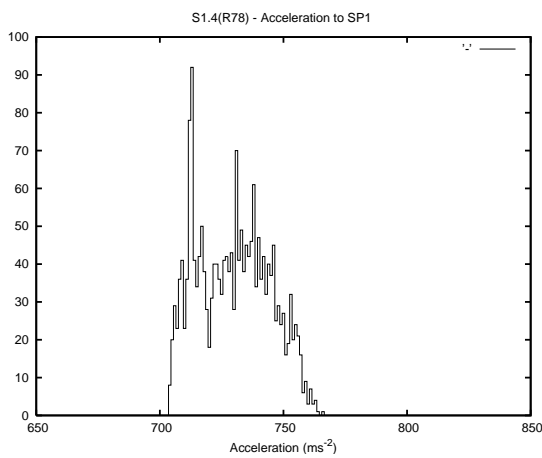

Target Performance Report - S1.4

Report Generated: October 28, 2013,

Last Actuation: 28/10/13 11:36:00

1 Operation Summary

	Last Shift	Total
Actuations:	135.1K	7842.6K
Quadrature Count errors:	0	0
Fiber ADC errors:	0	39
BPS errors (during actuation):	0	12
(R78) Gaps > 3s & < 10s:	0	71
(R78) Gaps > 10s:	2	200
(R78) SP2 Corrections:	42	2074
(R78) Capture Over/Under shoots:	1652/371	311590/47350

2 Mechanical Performance

Starting position for the last 2000 actuations.

Starting position width over time.

Acceleration for the last 2000 actuations.

Acceleration over time. Normalised to a temperature 45C using the temperature data collected by the system.