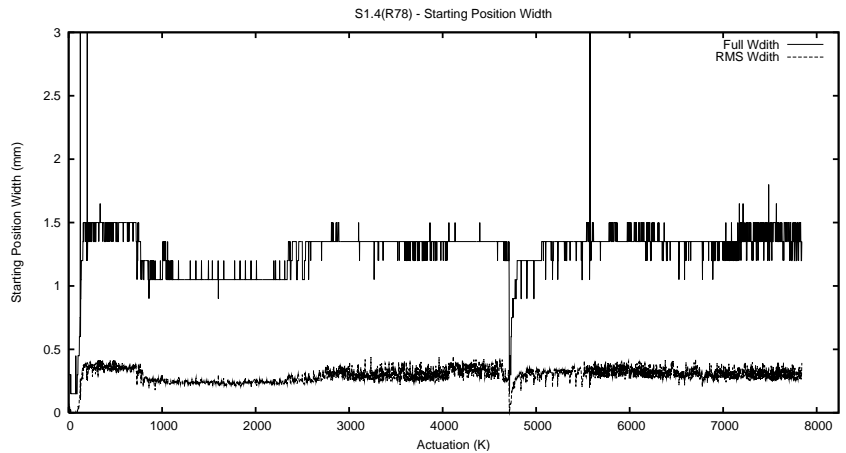

Target Performance Report - S1.4

Report Generated: October 28, 2013,

Last Actuation: 28/10/13 11:36:00

1 Operation Summary

	Last Shift	Total
Actuations:	135.1K	7842.6K
Quadrature Count errors:	0	0
Fiber ADC errors:	0	39
BPS errors (during actuation):	0	12
(R78) Gaps > 3s & < 10s:	0	71
(R78) Gaps > 10s:	2	200
(R78) SP2 Corrections:	42	2074
(R78) Capture Over/Under shoots:	1652/371	311590/47350

2 Mechanical Performance

Starting position for the last 2000 actuations.

Starting position width over time.

Acceleration for the last 2000 actuations.

Acceleration over time. Normalised to a temperature 45C using the temperature data collected by the system.