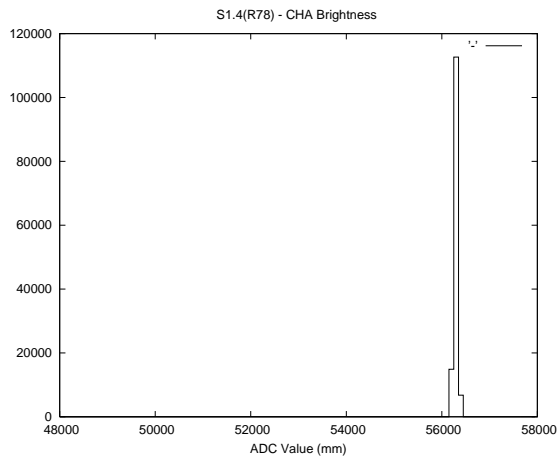

Target Performance Report - S1.4

Report Generated: October 28, 2013,

Last Actuation: 28/10/13 11:36:00

1 Operation Summary

	Last Shift	Total
Actuations:	135.1K	7842.6K
Quadrature Count errors:	0	0
Fiber ADC errors:	0	39
BPS errors (during actuation):	0	12
(R78) Gaps > 3s & < 10s:	0	71
(R78) Gaps > 10s:	2	200
(R78) SP2 Corrections:	42	2074
(R78) Capture Over/Under shoots:	1652/371	311590/47350

2 Mechanical Performance

Starting position for the last 2000 actuations.

Starting position width over time.

Acceleration for the last 2000 actuations.

Acceleration over time. Normalised to a temperature 45C using the temperature data collected by the system.

3 Optical Performance

4 BPS Check