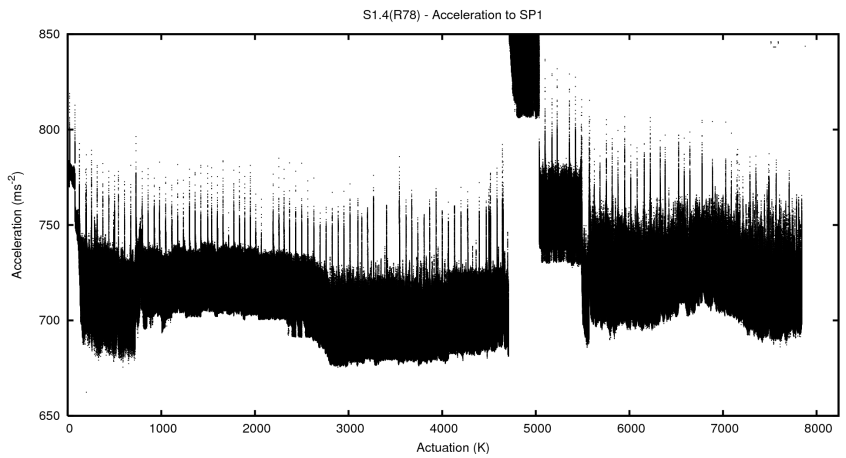

2 Mechanical Performance

Starting position for the last 2000 actuations.

Starting position width over time.

Acceleration for the last 2000 actuations.

Acceleration over time. Normalised to a temperature 45C using the temperature data collected by the system.

3 Optical Performance

4 BPS Check