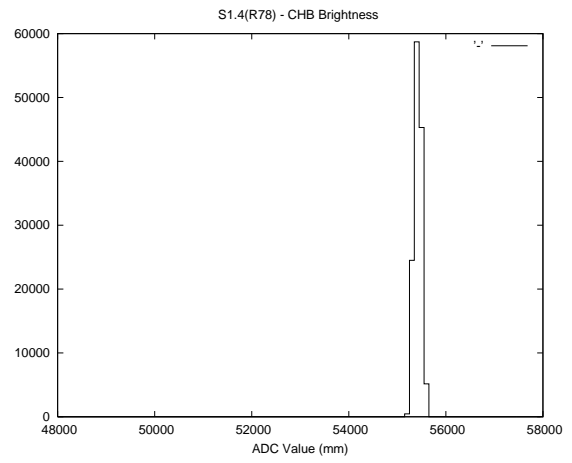

2 Mechanical Performance

Starting position for the last 2000 actuations.

Starting position width over time.

Acceleration for the last 2000 actuations.

Acceleration over time. Normalised to a temperature 45C using the temperature data collected by the system.

3 Optical Performance

4 BPS Check