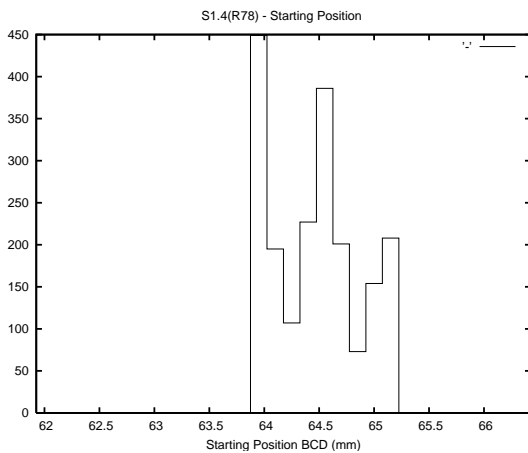

Target Performance Report - S1.4

Report Generated: October 28, 2013,

Last Actuation: 28/10/13 11:36:00

1 Operation Summary

	Last Shift	Total
Actuations:	135.1K	7842.6K
Quadrature Count errors:	0	0
Fiber ADC errors:	0	39
BPS errors (during actuation):	0	12
(R78) Gaps > 3s & < 10s:	0	71
(R78) Gaps > 10s:	2	200
(R78) SP2 Corrections:	42	2074
(R78) Capture Over/Under shoots:	1652/371	311590/47350

2 Mechanical Performance

Starting position for the last 2000 actuations.

Starting position width over time.

Acceleration for the last 2000 actuations.

Acceleration over time. Normalised to a temperature 45C using the temperature data collected by the system.

3 Optical Performance

4 BPS Check