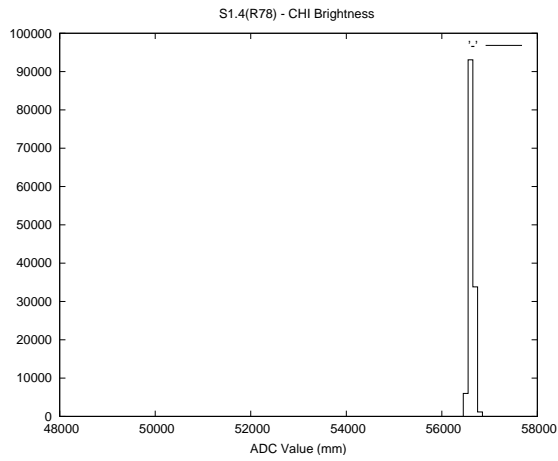

Target Performance Report - S1.4

Report Generated: October 28, 2013,

Last Actuation: 28/10/13 11:36:00

1 Operation Summary

	Last Shift	Total
Actuations:	135.1K	7842.6K
Quadrature Count errors:	0	0
Fiber ADC errors:	0	39
BPS errors (during actuation):	0	12
(R78) Gaps > 3s & < 10s:	0	71
(R78) Gaps > 10s:	2	200
(R78) SP2 Corrections:	42	2074
(R78) Capture Over/Under shoots:	1652/371	311590/47350

2 Mechanical Performance

Starting position for the last 2000 actuations.

Starting position width over time.

Acceleration for the last 2000 actuations.

Acceleration over time. Normalised to a temperature 45C using the temperature data collected by the system.

3 Optical Performance

4 BPS Check