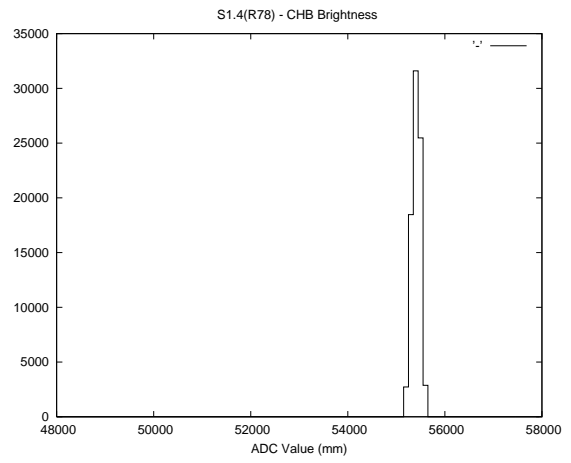

Target Performance Report - S1.4

Report Generated: October 24, 2013,

Last Actuation: 24/10/13 10:48:35

1 Operation Summary

	Last Shift	Total
Actuations:	81.7K	7568.8K
Quadrature Count errors:	0	0
Fiber ADC errors:	0	39
BPS errors (during actuation):	0	12
(R78) Gaps > 3s & < 10s:	2	70
(R78) Gaps > 10s:	4	198
(R78) SP2 Corrections:	48	1966
(R78) Capture Over/Under shoots:	1135/354	308280/46383

2 Mechanical Performance

Starting position for the last 2000 actuations.

Starting position width over time.

Acceleration for the last 2000 actuations.

Acceleration over time. Normalised to a temperature 45C using the temperature data collected by the system.

3 Optical Performance

4 BPS Check