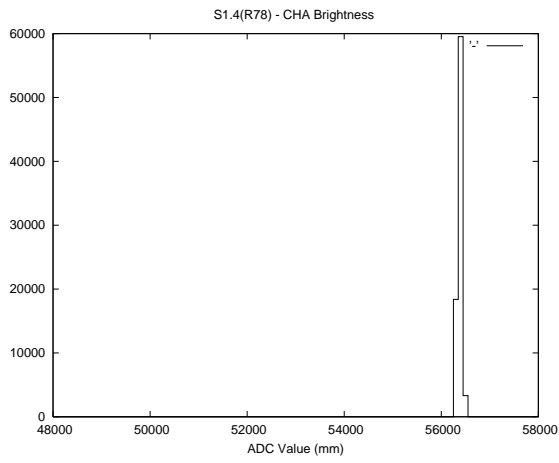

Target Performance Report - S1.4

Report Generated: October 24, 2013,

Last Actuation: 24/10/13 10:48:35

1 Operation Summary

	Last Shift	Total
Actuations:	81.7K	7568.8K
Quadrature Count errors:	0	0
Fiber ADC errors:	0	39
BPS errors (during actuation):	0	12
(R78) Gaps > 3s & < 10s:	2	70
(R78) Gaps > 10s:	4	198
(R78) SP2 Corrections:	48	1966
(R78) Capture Over/Under shoots:	1135/354	308280/46383

2 Mechanical Performance

Starting position for the last 2000 actuations.

Starting position width over time.

Acceleration for the last 2000 actuations.

Acceleration over time. Normalised to a temperature 45C using the temperature data collected by the system.

3 Optical Performance

4 BPS Check