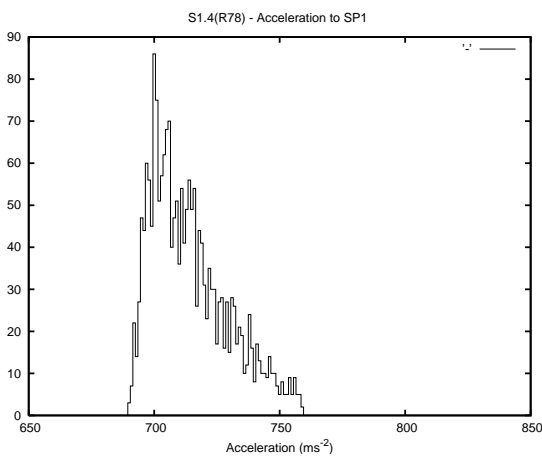

Target Performance Report - S1.4

Report Generated: October 24, 2013,

Last Actuation: 24/10/13 10:48:35

1 Operation Summary

	Last Shift	Total
Actuations:	81.7K	7568.8K
Quadrature Count errors:	0	0
Fiber ADC errors:	0	39
BPS errors (during actuation):	0	12
(R78) Gaps > 3s & < 10s:	2	70
(R78) Gaps > 10s:	4	198
(R78) SP2 Corrections:	48	1966
(R78) Capture Over/Under shoots:	1135/354	308280/46383

2 Mechanical Performance

Starting position for the last 2000 actuations.

Starting position width over time.

Acceleration for the last 2000 actuations.

Acceleration over time. Normalised to a temperature 45C using the temperature data collected by the system.