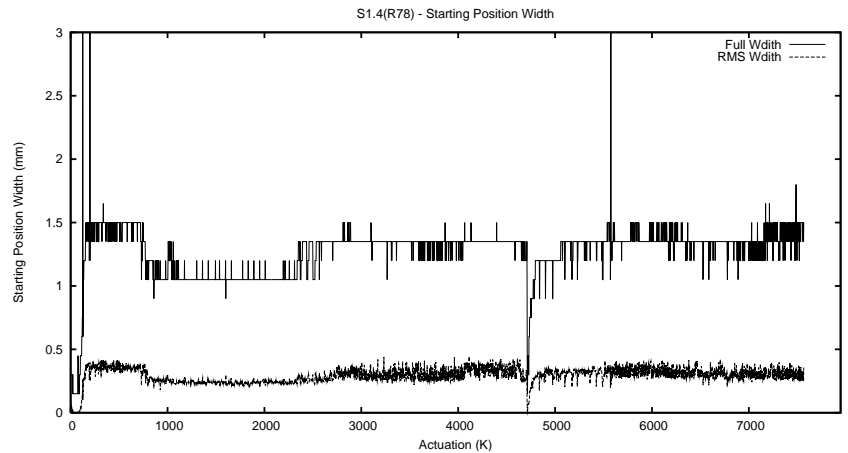

Target Performance Report - S1.4

Report Generated: October 24, 2013,

Last Actuation: 24/10/13 10:48:35

1 Operation Summary

	Last Shift	Total
Actuations:	81.7K	7568.8K
Quadrature Count errors:	0	0
Fiber ADC errors:	0	39
BPS errors (during actuation):	0	12
(R78) Gaps > 3s & < 10s:	2	70
(R78) Gaps > 10s:	4	198
(R78) SP2 Corrections:	48	1966
(R78) Capture Over/Under shoots:	1135/354	308280/46383

2 Mechanical Performance

Starting position for the last 2000 actuations.

Starting position width over time.

Acceleration for the last 2000 actuations.

Acceleration over time. Normalised to a temperature 45C using the temperature data collected by the system.