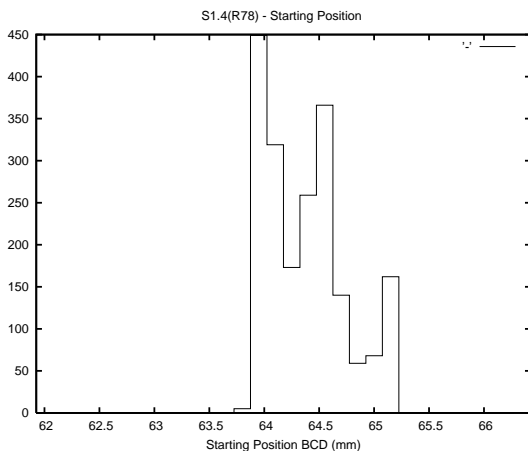

Target Performance Report - S1.4

Report Generated: October 24, 2013,

Last Actuation: 24/10/13 10:48:35

1 Operation Summary

	Last Shift	Total
Actuations:	81.7K	7568.8K
Quadrature Count errors:	0	0
Fiber ADC errors:	0	39
BPS errors (during actuation):	0	12
(R78) Gaps > 3s & < 10s:	2	70
(R78) Gaps > 10s:	4	198
(R78) SP2 Corrections:	48	1966
(R78) Capture Over/Under shoots:	1135/354	308280/46383

2 Mechanical Performance

Starting position for the last 2000 actuations.

Starting position width over time.

Acceleration for the last 2000 actuations.

Acceleration over time. Normalised to a temperature 45C using the temperature data collected by the system.

3 Optical Performance

4 BPS Check