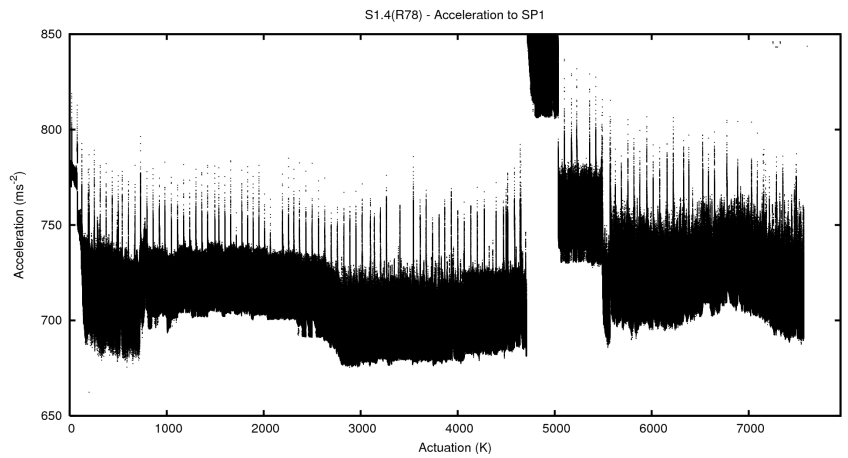

Target Performance Report - S1.4

Report Generated: October 24, 2013,

Last Actuation: 24/10/13 10:48:35

1 Operation Summary

	Last Shift	Total
Actuations:	81.7K	7568.8K
Quadrature Count errors:	0	0
Fiber ADC errors:	0	39
BPS errors (during actuation):	0	12
(R78) Gaps > 3s & < 10s:	2	70
(R78) Gaps > 10s:	4	198
(R78) SP2 Corrections:	48	1966
(R78) Capture Over/Under shoots:	1135/354	308280/46383

2 Mechanical Performance

Starting position for the last 2000 actuations.

Starting position width over time.

Acceleration for the last 2000 actuations.

Acceleration over time. Normalised to a temperature 45C using the temperature data collected by the system.

3 Optical Performance

4 BPS Check