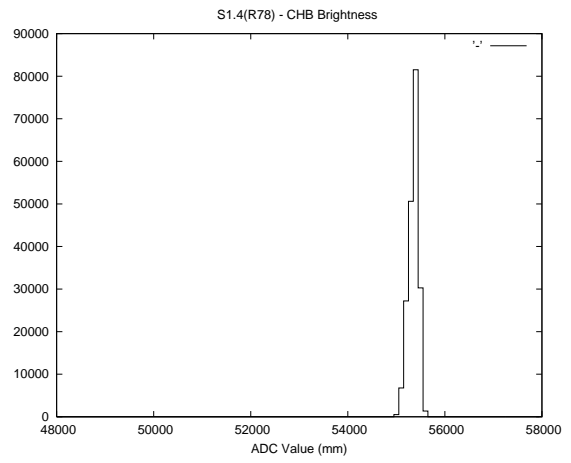

Target Performance Report - S1.4

Report Generated: October 21, 2013,

Last Actuation: 21/10/13 10:51:56

1 Operation Summary

	Last Shift	Total
Actuations:	199.8K	7487.1K
Quadrature Count errors:	0	0
Fiber ADC errors:	0	39
BPS errors (during actuation):	0	12
(R78) Gaps > 3s & < 10s:	11	68
(R78) Gaps > 10s:	6	195
(R78) SP2 Corrections:	138	1918
(R78) Capture Over/Under shoots:	3484/954	307145/46029

2 Mechanical Performance

Starting position for the last 2000 actuations.

Starting position width over time.

Acceleration for the last 2000 actuations.

Acceleration over time. Normalised to a temperature 45C using the temperature data collected by the system.

3 Optical Performance

4 BPS Check