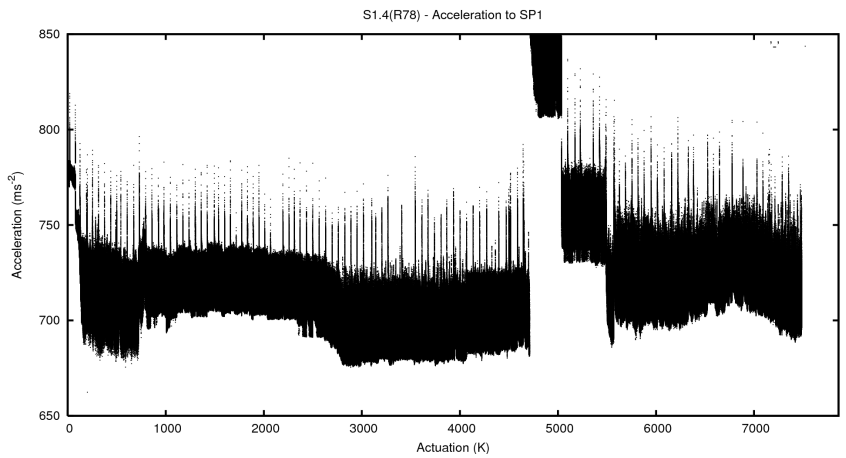

2 Mechanical Performance

Starting position for the last 2000 actuations.

Starting position width over time.

Acceleration for the last 2000 actuations.

Acceleration over time. Normalised to a temperature 45C using the temperature data collected by the system.

3 Optical Performance

4 BPS Check