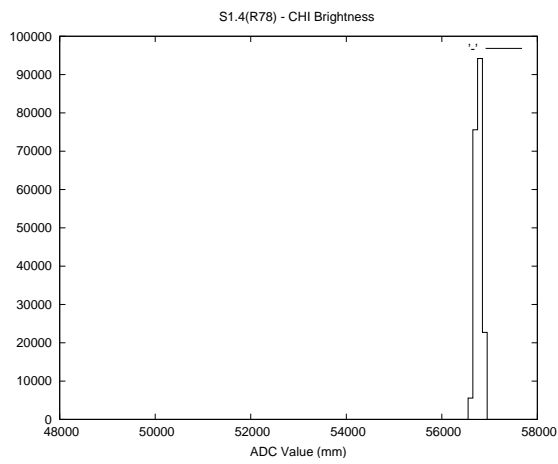

2 Mechanical Performance

Starting position for the last 2000 actuations.

Starting position width over time.

Acceleration for the last 2000 actuations.

Acceleration over time. Normalised to a temperature 45C using the temperature data collected by the system.

3 Optical Performance

4 BPS Check