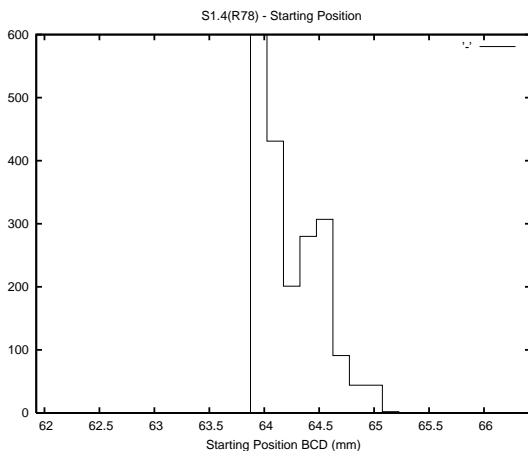

Target Performance Report - S1.4

Report Generated: October 21, 2013,

Last Actuation: 21/10/13 10:51:56

1 Operation Summary

	Last Shift	Total
Actuations:	199.8K	7487.1K
Quadrature Count errors:	0	0
Fiber ADC errors:	0	39
BPS errors (during actuation):	0	12
(R78) Gaps > 3s & < 10s:	11	68
(R78) Gaps > 10s:	6	195
(R78) SP2 Corrections:	138	1918
(R78) Capture Over/Under shoots:	3484/954	307145/46029

2 Mechanical Performance

Starting position for the last 2000 actuations.

Starting position width over time.

Acceleration for the last 2000 actuations.

Acceleration over time. Normalised to a temperature 45C using the temperature data collected by the system.

3 Optical Performance

4 BPS Check