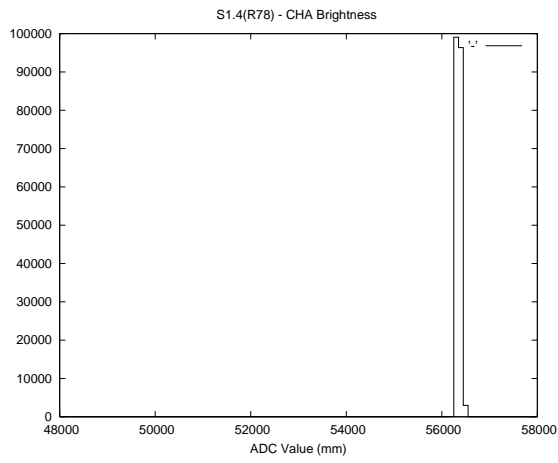

Target Performance Report - S1.4

Report Generated: October 21, 2013,

Last Actuation: 21/10/13 10:51:56

1 Operation Summary

	Last Shift	Total
Actuations:	199.8K	7487.1K
Quadrature Count errors:	0	0
Fiber ADC errors:	0	39
BPS errors (during actuation):	0	12
(R78) Gaps > 3s & < 10s:	11	68
(R78) Gaps > 10s:	6	195
(R78) SP2 Corrections:	138	1918
(R78) Capture Over/Under shoots:	3484/954	307145/46029

2 Mechanical Performance

Starting position for the last 2000 actuations.

Starting position width over time.

Acceleration for the last 2000 actuations.

Acceleration over time. Normalised to a temperature 45C using the temperature data collected by the system.

3 Optical Performance

4 BPS Check