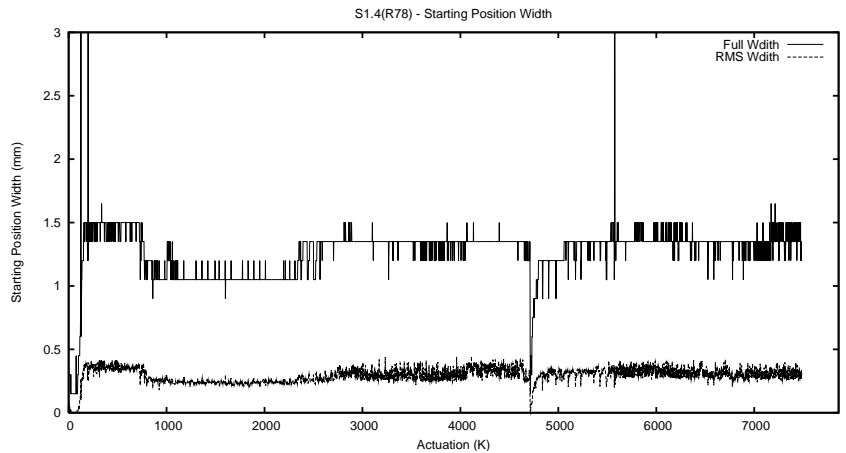

Target Performance Report - S1.4

Report Generated: October 21, 2013,

Last Actuation: 21/10/13 10:51:56

1 Operation Summary

	Last Shift	Total
Actuations:	199.8K	7487.1K
Quadrature Count errors:	0	0
Fiber ADC errors:	0	39
BPS errors (during actuation):	0	12
(R78) Gaps > 3s & < 10s:	11	68
(R78) Gaps > 10s:	6	195
(R78) SP2 Corrections:	138	1918
(R78) Capture Over/Under shoots:	3484/954	307145/46029

2 Mechanical Performance

Starting position for the last 2000 actuations.

Starting position width over time.

Acceleration for the last 2000 actuations.

Acceleration over time. Normalised to a temperature 45C using the temperature data collected by the system.