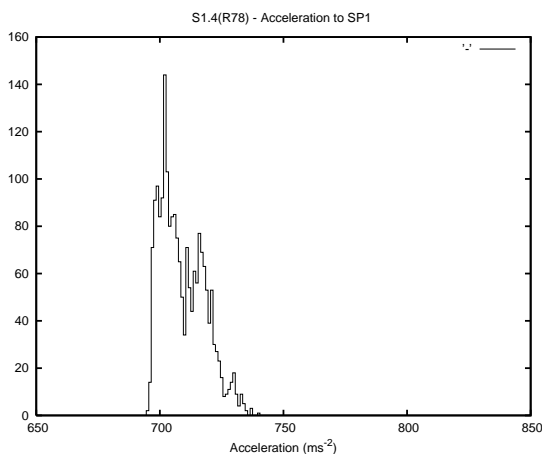

Target Performance Report - S1.4

Report Generated: October 21, 2013,

Last Actuation: 21/10/13 10:51:56

1 Operation Summary

	Last Shift	Total
Actuations:	199.8K	7487.1K
Quadrature Count errors:	0	0
Fiber ADC errors:	0	39
BPS errors (during actuation):	0	12
(R78) Gaps > 3s & < 10s:	11	68
(R78) Gaps > 10s:	6	195
(R78) SP2 Corrections:	138	1918
(R78) Capture Over/Under shoots:	3484/954	307145/46029

2 Mechanical Performance

Starting position for the last 2000 actuations.

Starting position width over time.

Acceleration for the last 2000 actuations.

Acceleration over time. Normalised to a temperature 45C using the temperature data collected by the system.