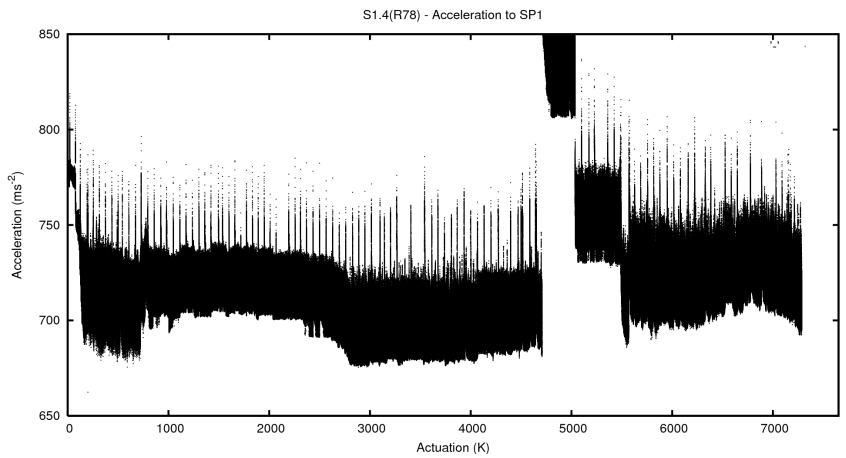

Target Performance Report - S1.4

Report Generated: October 16, 2013,

Last Actuation: 16/10/13 11:21:23

1 Operation Summary

	Last Shift	Total
Actuations:	137.1K	7287.3K
Quadrature Count errors:	0	0
Fiber ADC errors:	0	39
BPS errors (during actuation):	0	12
(R78) Gaps > 3s & < 10s:	7	57
(R78) Gaps > 10s:	17	190
(R78) SP2 Corrections:	45	1780
(R78) Capture Over/Under shoots:	1218/270	303661/45075

2 Mechanical Performance

Starting position for the last 2000 actuations.

Starting position width over time.

Acceleration for the last 2000 actuations.

Acceleration over time. Normalised to a temperature 45C using the temperature data collected by the system.

3 Optical Performance

4 BPS Check