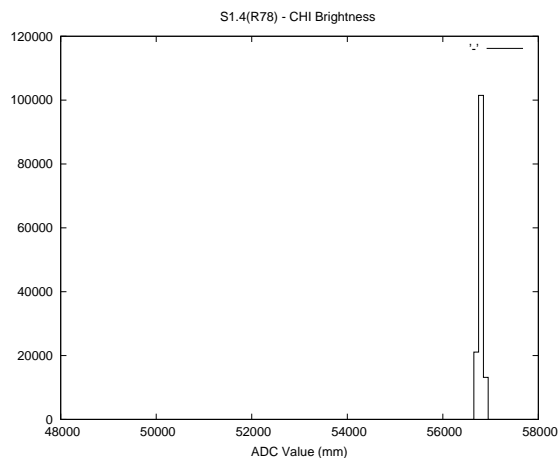

Target Performance Report - S1.4

Report Generated: October 16, 2013,

Last Actuation: 16/10/13 11:21:23

1 Operation Summary

	Last Shift	Total
Actuations:	137.1K	7287.3K
Quadrature Count errors:	0	0
Fiber ADC errors:	0	39
BPS errors (during actuation):	0	12
(R78) Gaps > 3s & < 10s:	7	57
(R78) Gaps > 10s:	17	190
(R78) SP2 Corrections:	45	1780
(R78) Capture Over/Under shoots:	1218/270	303661/45075

2 Mechanical Performance

Starting position for the last 2000 actuations.

Starting position width over time.

Acceleration for the last 2000 actuations.

Acceleration over time. Normalised to a temperature 45C using the temperature data collected by the system.

3 Optical Performance

4 BPS Check