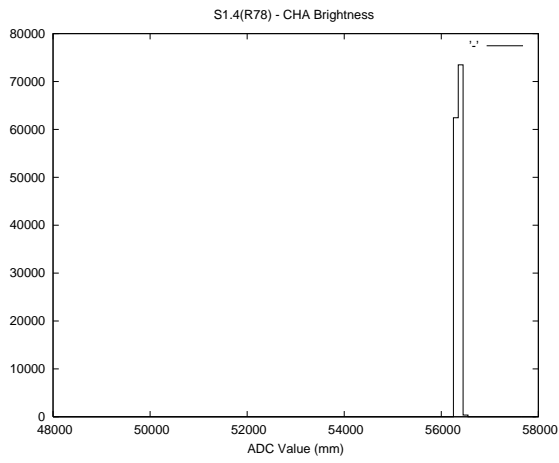

Target Performance Report - S1.4

Report Generated: October 16, 2013,

Last Actuation: 16/10/13 11:21:23

1 Operation Summary

	Last Shift	Total
Actuations:	137.1K	7287.3K
Quadrature Count errors:	0	0
Fiber ADC errors:	0	39
BPS errors (during actuation):	0	12
(R78) Gaps > 3s & < 10s:	7	57
(R78) Gaps > 10s:	17	190
(R78) SP2 Corrections:	45	1780
(R78) Capture Over/Under shoots:	1218/270	303661/45075

2 Mechanical Performance

Starting position for the last 2000 actuations.

Starting position width over time.

Acceleration for the last 2000 actuations.

Acceleration over time. Normalised to a temperature 45C using the temperature data collected by the system.

3 Optical Performance

4 BPS Check