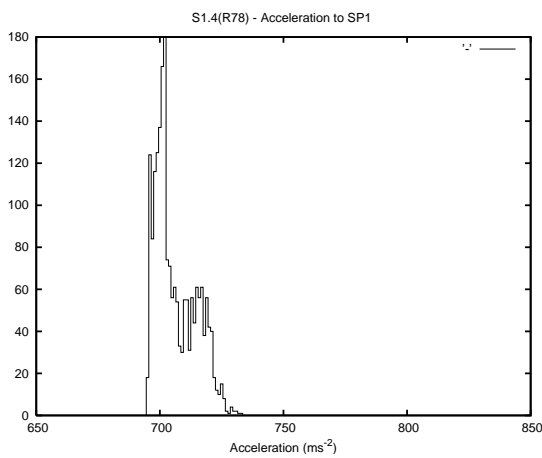

Target Performance Report - S1.4

Report Generated: October 16, 2013,

Last Actuation: 16/10/13 11:21:23

1 Operation Summary

	Last Shift	Total
Actuations:	137.1K	7287.3K
Quadrature Count errors:	0	0
Fiber ADC errors:	0	39
BPS errors (during actuation):	0	12
(R78) Gaps > 3s & < 10s:	7	57
(R78) Gaps > 10s:	17	190
(R78) SP2 Corrections:	45	1780
(R78) Capture Over/Under shoots:	1218/270	303661/45075

2 Mechanical Performance

Starting position for the last 2000 actuations.

Starting position width over time.

Acceleration for the last 2000 actuations.

Acceleration over time. Normalised to a temperature 45C using the temperature data collected by the system.