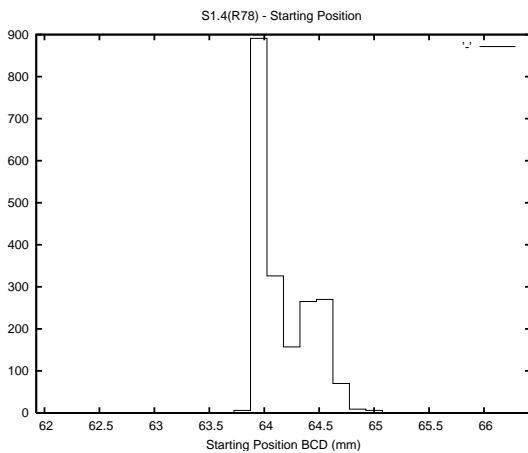

Target Performance Report - S1.4

Report Generated: October 16, 2013,

Last Actuation: 16/10/13 11:21:23

1 Operation Summary

	Last Shift	Total
Actuations:	137.1K	7287.3K
Quadrature Count errors:	0	0
Fiber ADC errors:	0	39
BPS errors (during actuation):	0	12
(R78) Gaps > 3s & < 10s:	7	57
(R78) Gaps > 10s:	17	190
(R78) SP2 Corrections:	45	1780
(R78) Capture Over/Under shoots:	1218/270	303661/45075

2 Mechanical Performance

Starting position for the last 2000 actuations.

Starting position width over time.

Acceleration for the last 2000 actuations.

Acceleration over time. Normalised to a temperature 45C using the temperature data collected by the system.

3 Optical Performance

4 BPS Check