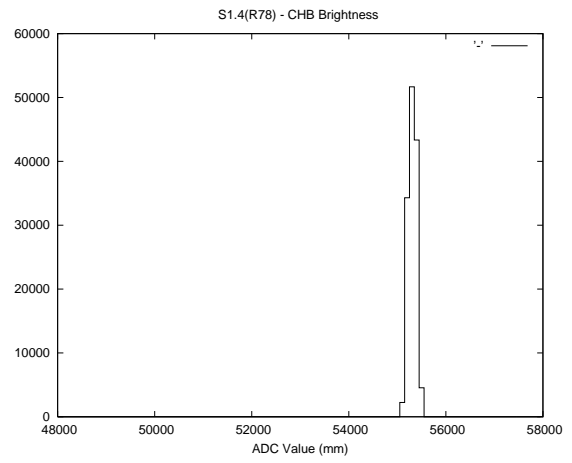

Target Performance Report - S1.4

Report Generated: October 16, 2013,

Last Actuation: 16/10/13 11:21:23

1 Operation Summary

	Last Shift	Total
Actuations:	137.1K	7287.3K
Quadrature Count errors:	0	0
Fiber ADC errors:	0	39
BPS errors (during actuation):	0	12
(R78) Gaps > 3s & < 10s:	7	57
(R78) Gaps > 10s:	17	190
(R78) SP2 Corrections:	45	1780
(R78) Capture Over/Under shoots:	1218/270	303661/45075

2 Mechanical Performance

Starting position for the last 2000 actuations.

Starting position width over time.

Acceleration for the last 2000 actuations.

Acceleration over time. Normalised to a temperature 45C using the temperature data collected by the system.

3 Optical Performance

4 BPS Check