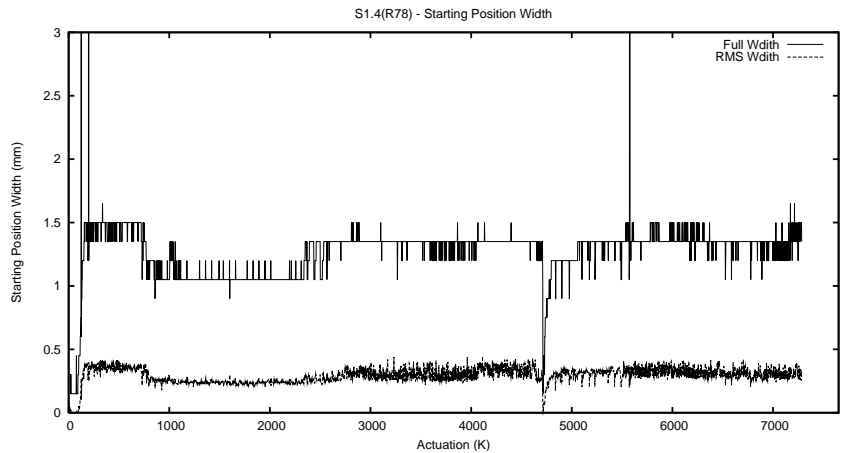

Target Performance Report - S1.4

Report Generated: October 16, 2013,

Last Actuation: 16/10/13 11:21:23

1 Operation Summary

	Last Shift	Total
Actuations:	137.1K	7287.3K
Quadrature Count errors:	0	0
Fiber ADC errors:	0	39
BPS errors (during actuation):	0	12
(R78) Gaps > 3s & < 10s:	7	57
(R78) Gaps > 10s:	17	190
(R78) SP2 Corrections:	45	1780
(R78) Capture Over/Under shoots:	1218/270	303661/45075

2 Mechanical Performance

Starting position for the last 2000 actuations.

Starting position width over time.

Acceleration for the last 2000 actuations.

Acceleration over time. Normalised to a temperature 45C using the temperature data collected by the system.