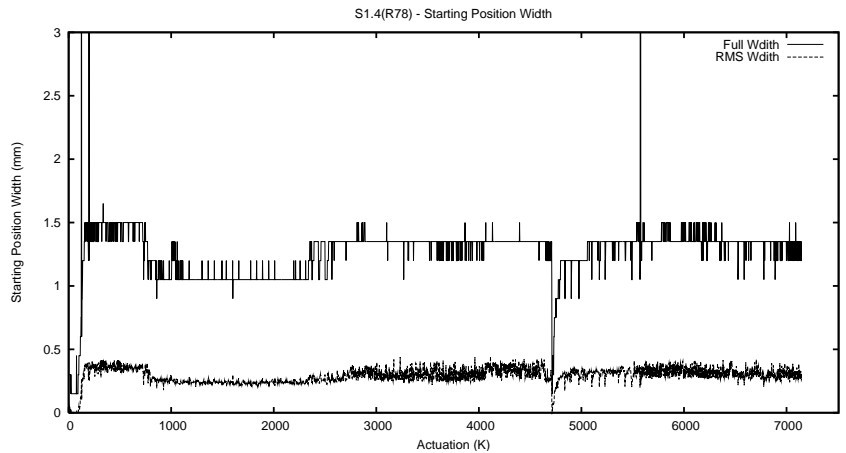

Target Performance Report - S1.4

Report Generated: October 14, 2013,

Last Actuation: 14/10/13 09:52:57

1 Operation Summary

	Last Shift	Total
Actuations:	60.5K	7150.2K
Quadrature Count errors:	0	0
Fiber ADC errors:	0	39
BPS errors (during actuation):	0	12
(R78) Gaps > 3s & < 10s:	0	50
(R78) Gaps > 10s:	2	174
(R78) SP2 Corrections:	12	1735
(R78) Capture Over/Under shoots:	1320/76	302443/44805

2 Mechanical Performance

Starting position for the last 2000 actuations.

Starting position width over time.

Acceleration for the last 2000 actuations.

Acceleration over time. Normalised to a temperature 45C using the temperature data collected by the system.