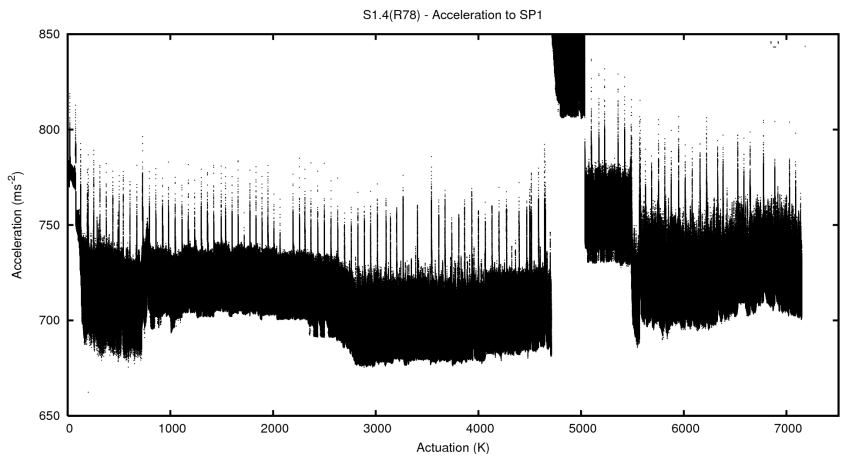

Target Performance Report - S1.4

Report Generated: October 14, 2013,

Last Actuation: 14/10/13 09:52:57

1 Operation Summary

	Last Shift	Total
Actuations:	60.5K	7150.2K
Quadrature Count errors:	0	0
Fiber ADC errors:	0	39
BPS errors (during actuation):	0	12
(R78) Gaps > 3s & < 10s:	0	50
(R78) Gaps > 10s:	2	174
(R78) SP2 Corrections:	12	1735
(R78) Capture Over/Under shoots:	1320/76	302443/44805

2 Mechanical Performance

Starting position for the last 2000 actuations.

Starting position width over time.

Acceleration for the last 2000 actuations.

Acceleration over time. Normalised to a temperature 45C using the temperature data collected by the system.

3 Optical Performance

4 BPS Check