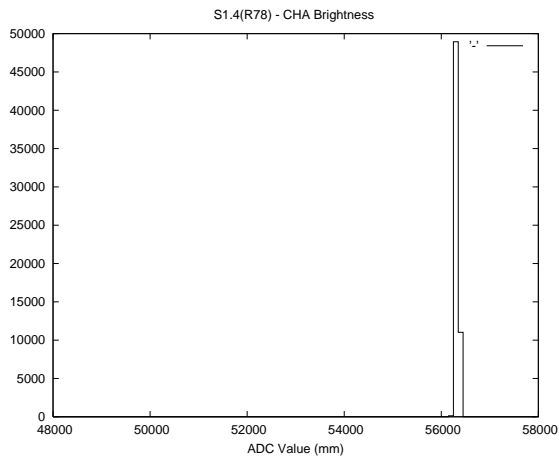

Target Performance Report - S1.4

Report Generated: October 14, 2013,

Last Actuation: 14/10/13 09:52:57

1 Operation Summary

	Last Shift	Total
Actuations:	60.5K	7150.2K
Quadrature Count errors:	0	0
Fiber ADC errors:	0	39
BPS errors (during actuation):	0	12
(R78) Gaps > 3s & < 10s:	0	50
(R78) Gaps > 10s:	2	174
(R78) SP2 Corrections:	12	1735
(R78) Capture Over/Under shoots:	1320/76	302443/44805

2 Mechanical Performance

Starting position for the last 2000 actuations.

Starting position width over time.

Acceleration for the last 2000 actuations.

Acceleration over time. Normalised to a temperature 45C using the temperature data collected by the system.

3 Optical Performance

4 BPS Check