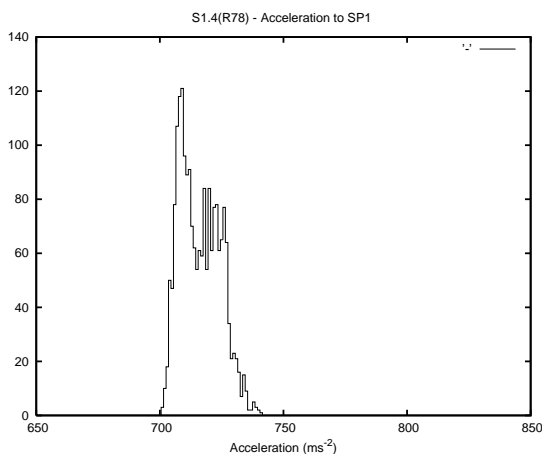

Target Performance Report - S1.4

Report Generated: October 14, 2013,

Last Actuation: 14/10/13 09:52:57

1 Operation Summary

	Last Shift	Total
Actuations:	60.5K	7150.2K
Quadrature Count errors:	0	0
Fiber ADC errors:	0	39
BPS errors (during actuation):	0	12
(R78) Gaps > 3s & < 10s:	0	50
(R78) Gaps > 10s:	2	174
(R78) SP2 Corrections:	12	1735
(R78) Capture Over/Under shoots:	1320/76	302443/44805

2 Mechanical Performance

Starting position for the last 2000 actuations.

Starting position width over time.

Acceleration for the last 2000 actuations.

Acceleration over time. Normalised to a temperature 45C using the temperature data collected by the system.