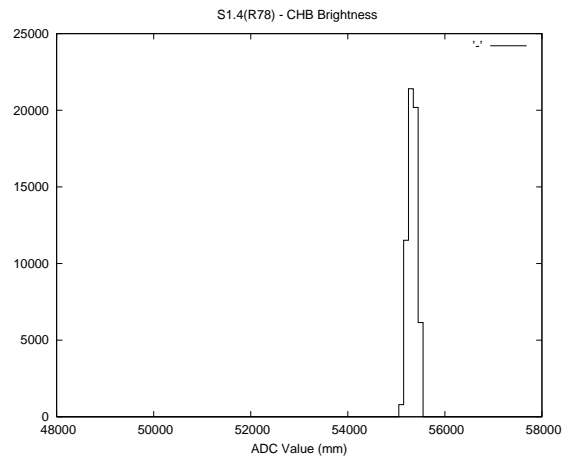

Target Performance Report - S1.4

Report Generated: October 14, 2013,

Last Actuation: 14/10/13 09:52:57

1 Operation Summary

	Last Shift	Total
Actuations:	60.5K	7150.2K
Quadrature Count errors:	0	0
Fiber ADC errors:	0	39
BPS errors (during actuation):	0	12
(R78) Gaps > 3s & < 10s:	0	50
(R78) Gaps > 10s:	2	174
(R78) SP2 Corrections:	12	1735
(R78) Capture Over/Under shoots:	1320/76	302443/44805

2 Mechanical Performance

Starting position for the last 2000 actuations.

Starting position width over time.

Acceleration for the last 2000 actuations.

Acceleration over time. Normalised to a temperature 45C using the temperature data collected by the system.

3 Optical Performance

4 BPS Check