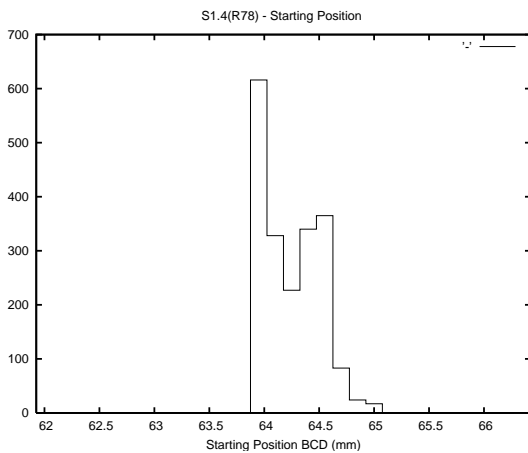

Target Performance Report - S1.4

Report Generated: October 14, 2013,

Last Actuation: 14/10/13 09:52:57

1 Operation Summary

	Last Shift	Total
Actuations:	60.5K	7150.2K
Quadrature Count errors:	0	0
Fiber ADC errors:	0	39
BPS errors (during actuation):	0	12
(R78) Gaps > 3s & < 10s:	0	50
(R78) Gaps > 10s:	2	174
(R78) SP2 Corrections:	12	1735
(R78) Capture Over/Under shoots:	1320/76	302443/44805

2 Mechanical Performance

Starting position for the last 2000 actuations.

Starting position width over time.

Acceleration for the last 2000 actuations.

Acceleration over time. Normalised to a temperature 45C using the temperature data collected by the system.

3 Optical Performance

4 BPS Check