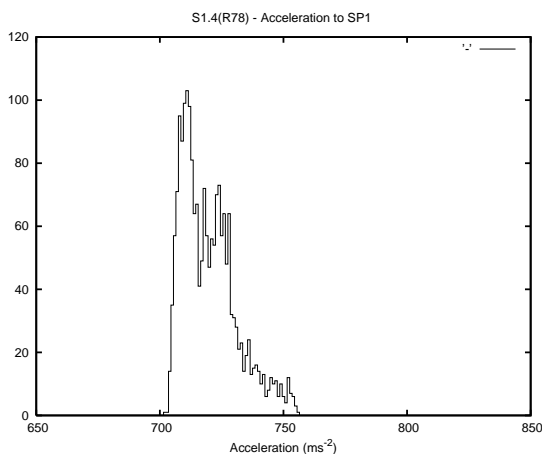

Target Performance Report - S1.4

Report Generated: October 13, 2013,

Last Actuation: 13/10/13 11:45:38

1 Operation Summary

	Last Shift	Total
Actuations:	60.3K	7089.7K
Quadrature Count errors:	0	0
Fiber ADC errors:	0	39
BPS errors (during actuation):	0	12
(R78) Gaps > 3s & < 10s:	0	50
(R78) Gaps > 10s:	2	173
(R78) SP2 Corrections:	9	1723
(R78) Capture Over/Under shoots:	501/70	301123/44729

2 Mechanical Performance

Starting position for the last 2000 actuations.

Starting position width over time.

Acceleration for the last 2000 actuations.

Acceleration over time. Normalised to a temperature 45C using the temperature data collected by the system.