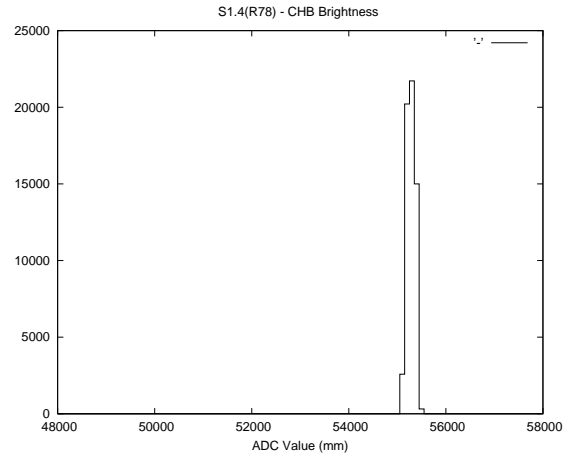

Target Performance Report - S1.4

Report Generated: October 13, 2013,

Last Actuation: 13/10/13 11:45:38

1 Operation Summary

	Last Shift	Total
Actuations:	60.3K	7089.7K
Quadrature Count errors:	0	0
Fiber ADC errors:	0	39
BPS errors (during actuation):	0	12
(R78) Gaps > 3s & < 10s:	0	50
(R78) Gaps > 10s:	2	173
(R78) SP2 Corrections:	9	1723
(R78) Capture Over/Under shoots:	501/70	301123/44729

2 Mechanical Performance

Starting position for the last 2000 actuations.

Starting position width over time.

Acceleration for the last 2000 actuations.

Acceleration over time. Normalised to a temperature 45C using the temperature data collected by the system.

3 Optical Performance

4 BPS Check