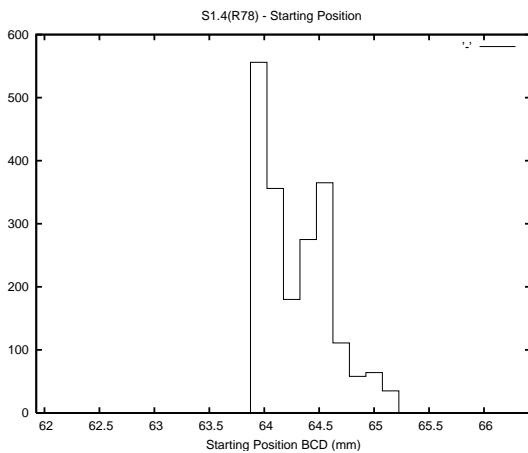

Target Performance Report - S1.4

Report Generated: October 13, 2013,

Last Actuation: 13/10/13 11:45:38

1 Operation Summary

	Last Shift	Total
Actuations:	60.3K	7089.7K
Quadrature Count errors:	0	0
Fiber ADC errors:	0	39
BPS errors (during actuation):	0	12
(R78) Gaps > 3s & < 10s:	0	50
(R78) Gaps > 10s:	2	173
(R78) SP2 Corrections:	9	1723
(R78) Capture Over/Under shoots:	501/70	301123/44729

2 Mechanical Performance

Starting position for the last 2000 actuations.

Starting position width over time.

Acceleration for the last 2000 actuations.

Acceleration over time. Normalised to a temperature 45C using the temperature data collected by the system.

3 Optical Performance

4 BPS Check