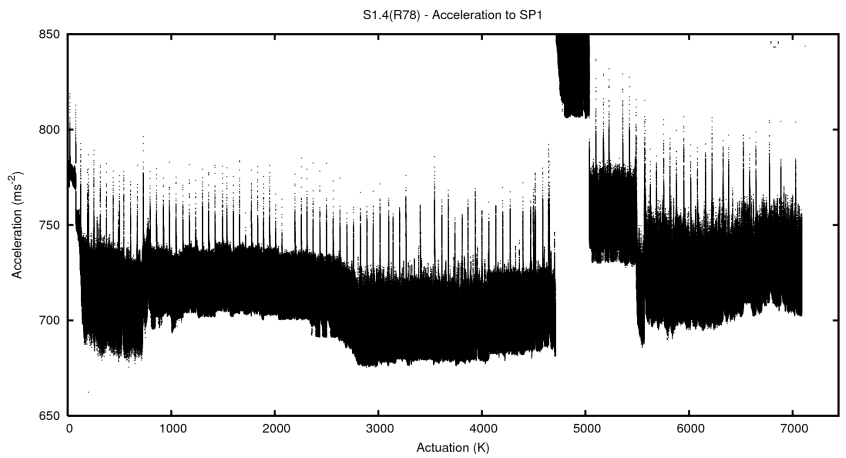

Target Performance Report - S1.4

Report Generated: October 13, 2013,

Last Actuation: 13/10/13 11:45:38

1 Operation Summary

	Last Shift	Total
Actuations:	60.3K	7089.7K
Quadrature Count errors:	0	0
Fiber ADC errors:	0	39
BPS errors (during actuation):	0	12
(R78) Gaps > 3s & < 10s:	0	50
(R78) Gaps > 10s:	2	173
(R78) SP2 Corrections:	9	1723
(R78) Capture Over/Under shoots:	501/70	301123/44729

2 Mechanical Performance

Starting position for the last 2000 actuations.

Starting position width over time.

Acceleration for the last 2000 actuations.

Acceleration over time. Normalised to a temperature 45C using the temperature data collected by the system.

3 Optical Performance

4 BPS Check