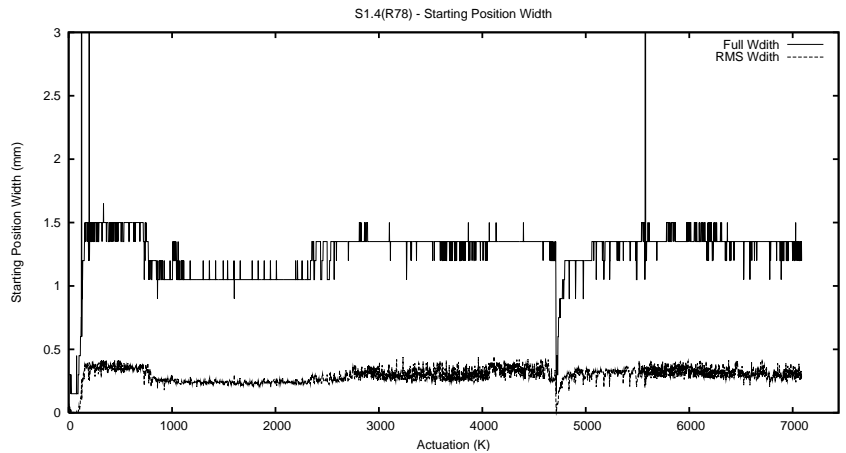

Target Performance Report - S1.4

Report Generated: October 13, 2013,

Last Actuation: 13/10/13 11:45:38

1 Operation Summary

	Last Shift	Total
Actuations:	60.3K	7089.7K
Quadrature Count errors:	0	0
Fiber ADC errors:	0	39
BPS errors (during actuation):	0	12
(R78) Gaps > 3s & < 10s:	0	50
(R78) Gaps > 10s:	2	173
(R78) SP2 Corrections:	9	1723
(R78) Capture Over/Under shoots:	501/70	301123/44729

2 Mechanical Performance

Starting position for the last 2000 actuations.

Starting position width over time.

Acceleration for the last 2000 actuations.

Acceleration over time. Normalised to a temperature 45C using the temperature data collected by the system.