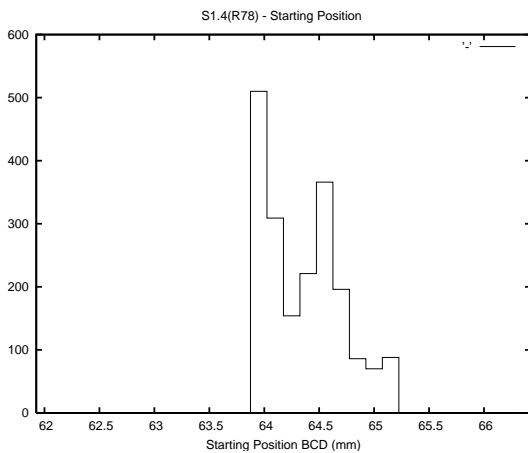

## 1 Operation Summary

	Last Shift	Total
Actuations:	142.3K	7029.4K
Quadrature Count errors:	0	0
Fiber ADC errors:	0	39
BPS errors (during actuation):	0	12
(R78) Gaps > 3s & < 10s:	0	50
(R78) Gaps > 10s:	2	172
(R78) SP2 Corrections:	25	1714
(R78) Capture Over/Under shoots:	2500/249	300622/44659

## 2 Mechanical Performance

Starting position for the last 2000 actuations.

Starting position width over time.

Acceleration for the last 2000 actuations.

Acceleration over time. Normalised to a temperature 45C using the temperature data collected by the system.

### 3 Optical Performance