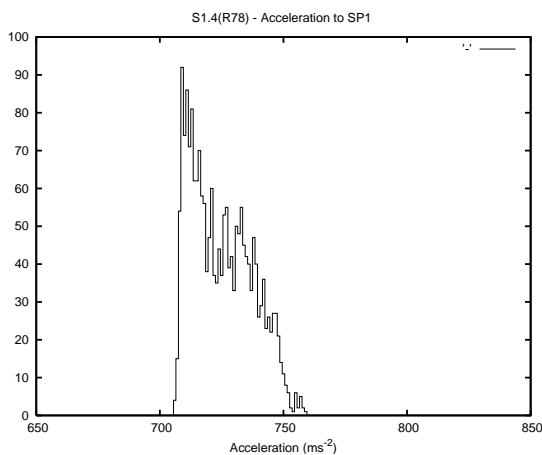

## 1 Operation Summary

	Last Shift	Total
Actuations:	142.3K	7029.4K
Quadrature Count errors:	0	0
Fiber ADC errors:	0	39
BPS errors (during actuation):	0	12
(R78) Gaps > 3s & < 10s:	0	50
(R78) Gaps > 10s:	2	172
(R78) SP2 Corrections:	25	1714
(R78) Capture Over/Under shoots:	2500/249	300622/44659

## 2 Mechanical Performance

Starting position for the last 2000 actuations.

Starting position width over time.

Acceleration for the last 2000 actuations.

Acceleration over time. Normalised to a temperature 45C using the temperature data collected by the system.