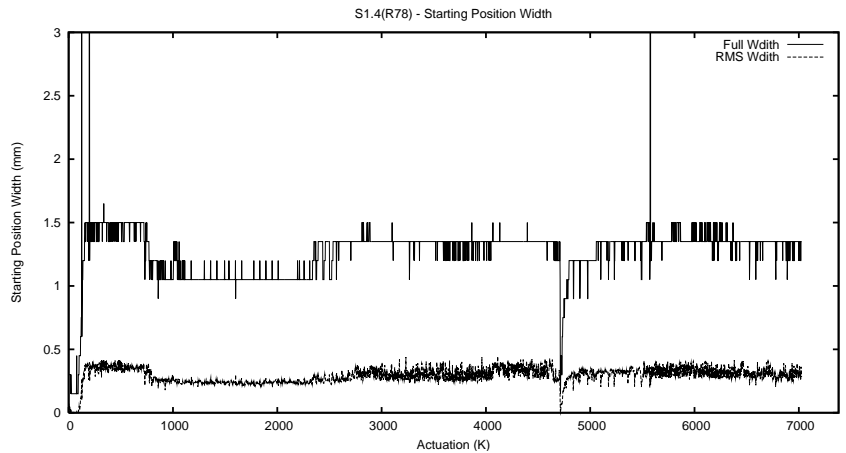

## 1 Operation Summary

	Last Shift	Total
Actuations:	142.3K	7029.4K
Quadrature Count errors:	0	0
Fiber ADC errors:	0	39
BPS errors (during actuation):	0	12
(R78) Gaps > 3s & < 10s:	0	50
(R78) Gaps > 10s:	2	172
(R78) SP2 Corrections:	25	1714
(R78) Capture Over/Under shoots:	2500/249	300622/44659

## 2 Mechanical Performance

Starting position for the last 2000 actuations.

Starting position width over time.

Acceleration for the last 2000 actuations.

Acceleration over time. Normalised to a temperature 45C using the temperature data collected by the system.