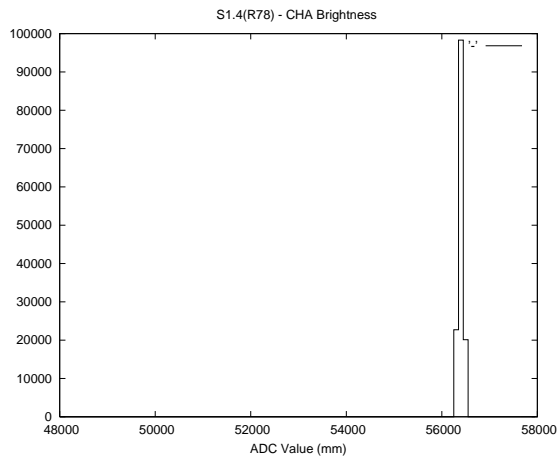

## 2 Mechanical Performance

Starting position for the last 2000 actuations.

Starting position width over time.

Acceleration for the last 2000 actuations.

Acceleration over time. Normalised to a temperature 45C using the temperature data collected by the system.

### 3 Optical Performance