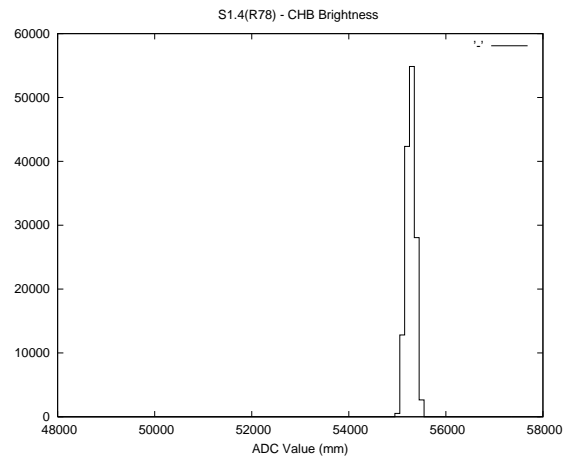

## 2 Mechanical Performance

Starting position for the last 2000 actuations.

Starting position width over time.

Acceleration for the last 2000 actuations.

Acceleration over time. Normalised to a temperature 45C using the temperature data collected by the system.

### 3 Optical Performance