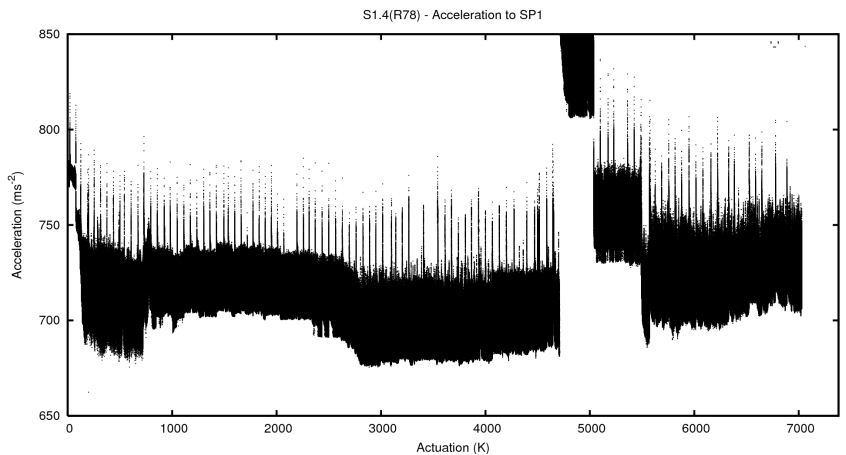

## 2 Mechanical Performance

Starting position for the last 2000 actuations.

Starting position width over time.

Acceleration for the last 2000 actuations.

Acceleration over time. Normalised to a temperature 45C using the temperature data collected by the system.

### 3 Optical Performance