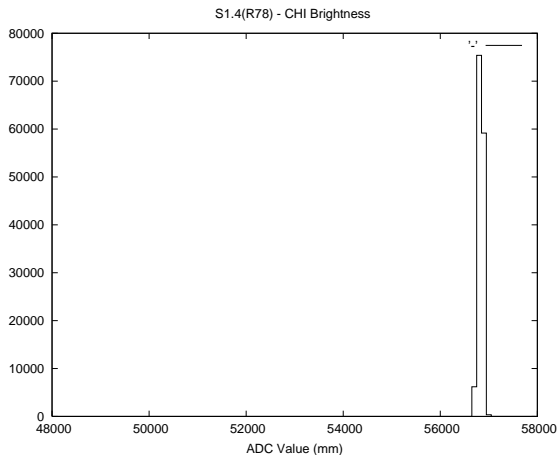

## 2 Mechanical Performance

Starting position for the last 2000 actuations.

Starting position width over time.

Acceleration for the last 2000 actuations.

Acceleration over time. Normalised to a temperature 45C using the temperature data collected by the system.

### 3 Optical Performance