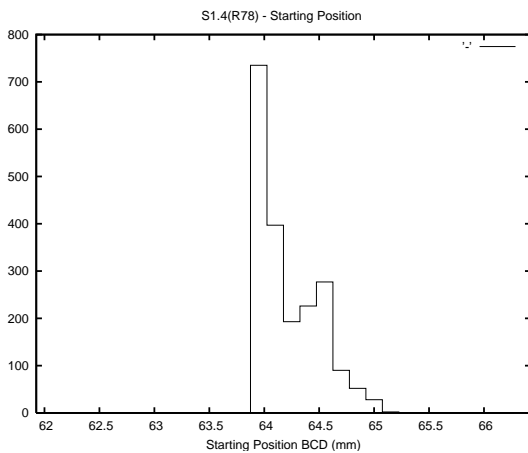

Target Performance Report - S1.4

Report Generated: October 10, 2013,

Last Actuation: 10/10/13 12:19:34

1 Operation Summary

	Last Shift	Total
Actuations:	110.9K	6887.1K
Quadrature Count errors:	0	0
Fiber ADC errors:	0	39
BPS errors (during actuation):	0	12
(R78) Gaps > 3s & < 10s:	0	50
(R78) Gaps > 10s:	2	171
(R78) SP2 Corrections:	10	1689
(R78) Capture Over/Under shoots:	2314/120	298122/44410

2 Mechanical Performance

Starting position for the last 2000 actuations.

Starting position width over time.

Acceleration for the last 2000 actuations.

Acceleration over time. Normalised to a temperature 45C using the temperature data collected by the system.

3 Optical Performance

4 BPS Check