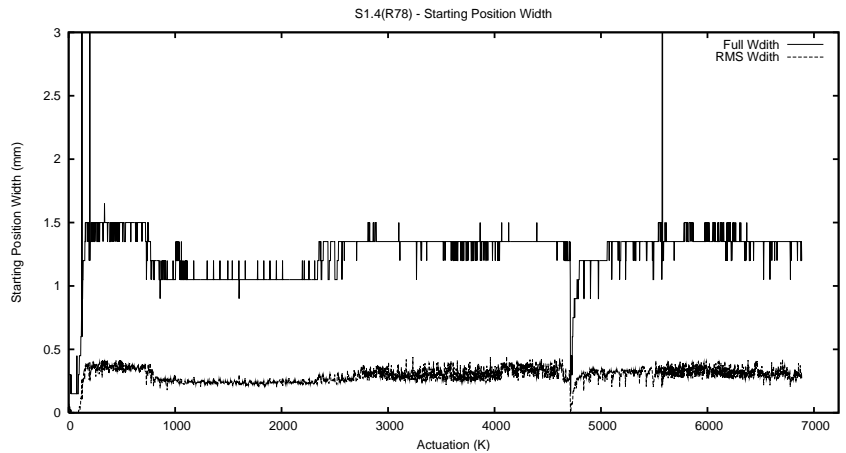

Target Performance Report - S1.4

Report Generated: October 10, 2013,

Last Actuation: 10/10/13 12:19:34

1 Operation Summary

	Last Shift	Total
Actuations:	110.9K	6887.1K
Quadrature Count errors:	0	0
Fiber ADC errors:	0	39
BPS errors (during actuation):	0	12
(R78) Gaps > 3s & < 10s:	0	50
(R78) Gaps > 10s:	2	171
(R78) SP2 Corrections:	10	1689
(R78) Capture Over/Under shoots:	2314/120	298122/44410

2 Mechanical Performance

Starting position for the last 2000 actuations.

Starting position width over time.

Acceleration for the last 2000 actuations.

Acceleration over time. Normalised to a temperature 45C using the temperature data collected by the system.