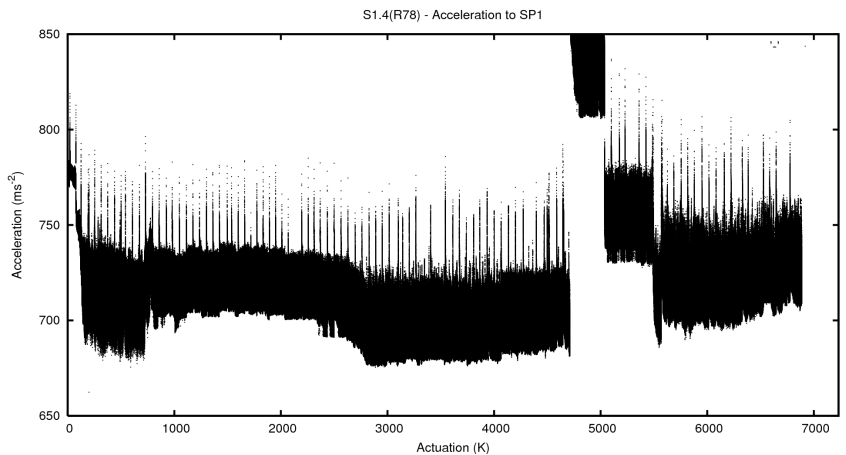

2 Mechanical Performance

Starting position for the last 2000 actuations.

Starting position width over time.

Acceleration for the last 2000 actuations.

Acceleration over time. Normalised to a temperature 45C using the temperature data collected by the system.

3 Optical Performance

4 BPS Check