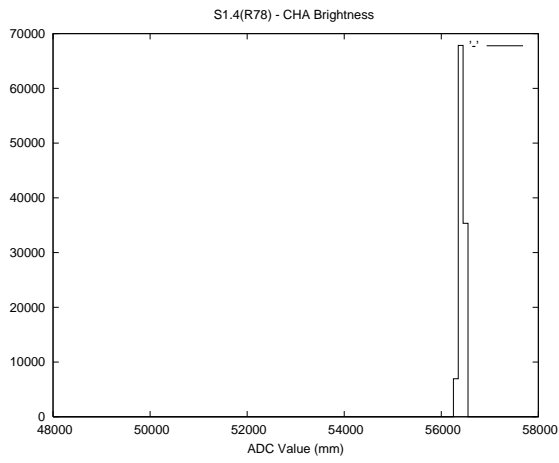

Target Performance Report - S1.4

Report Generated: October 10, 2013,

Last Actuation: 10/10/13 12:19:34

1 Operation Summary

	Last Shift	Total
Actuations:	110.9K	6887.1K
Quadrature Count errors:	0	0
Fiber ADC errors:	0	39
BPS errors (during actuation):	0	12
(R78) Gaps > 3s & < 10s:	0	50
(R78) Gaps > 10s:	2	171
(R78) SP2 Corrections:	10	1689
(R78) Capture Over/Under shoots:	2314/120	298122/44410

2 Mechanical Performance

Starting position for the last 2000 actuations.

Starting position width over time.

Acceleration for the last 2000 actuations.

Acceleration over time. Normalised to a temperature 45C using the temperature data collected by the system.

3 Optical Performance

4 BPS Check