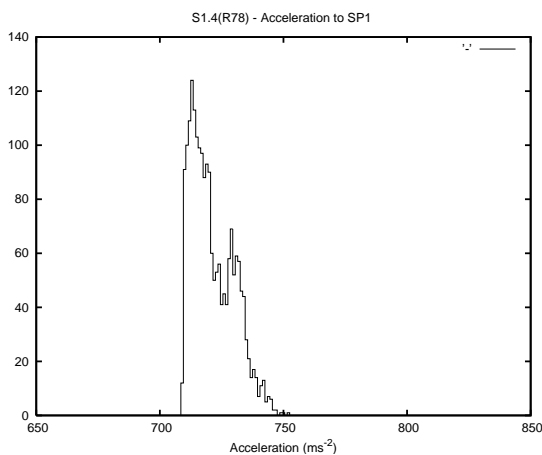

Target Performance Report - S1.4

Report Generated: October 10, 2013,

Last Actuation: 10/10/13 12:19:34

1 Operation Summary

	Last Shift	Total
Actuations:	110.9K	6887.1K
Quadrature Count errors:	0	0
Fiber ADC errors:	0	39
BPS errors (during actuation):	0	12
(R78) Gaps > 3s & < 10s:	0	50
(R78) Gaps > 10s:	2	171
(R78) SP2 Corrections:	10	1689
(R78) Capture Over/Under shoots:	2314/120	298122/44410

2 Mechanical Performance

Starting position for the last 2000 actuations.

Starting position width over time.

Acceleration for the last 2000 actuations.

Acceleration over time. Normalised to a temperature 45C using the temperature data collected by the system.