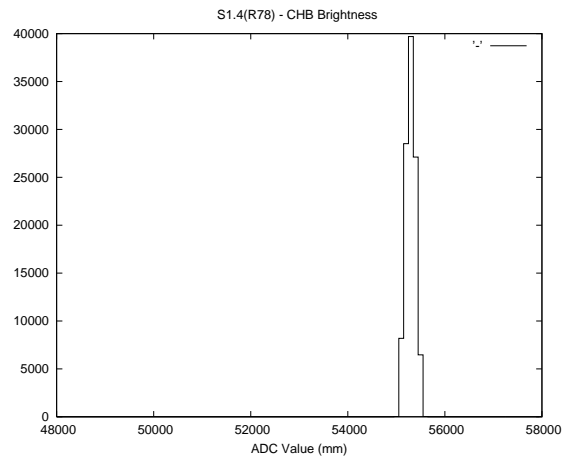

Target Performance Report - S1.4

Report Generated: October 10, 2013,

Last Actuation: 10/10/13 12:19:34

1 Operation Summary

	Last Shift	Total
Actuations:	110.9K	6887.1K
Quadrature Count errors:	0	0
Fiber ADC errors:	0	39
BPS errors (during actuation):	0	12
(R78) Gaps > 3s & < 10s:	0	50
(R78) Gaps > 10s:	2	171
(R78) SP2 Corrections:	10	1689
(R78) Capture Over/Under shoots:	2314/120	298122/44410

2 Mechanical Performance

Starting position for the last 2000 actuations.

Starting position width over time.

Acceleration for the last 2000 actuations.

Acceleration over time. Normalised to a temperature 45C using the temperature data collected by the system.

3 Optical Performance

4 BPS Check