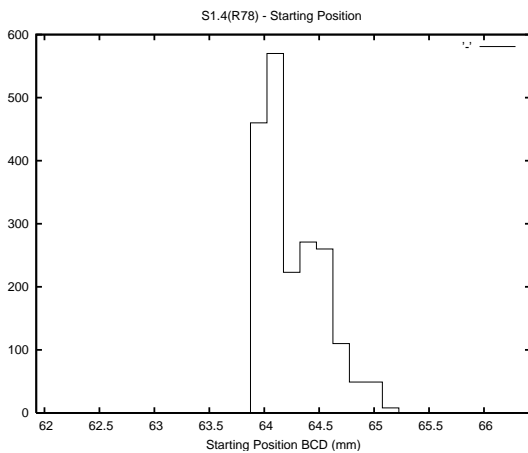

Target Performance Report - S1.4

Report Generated: October 5, 2013,

Last Actuation: 05/10/13 12:42:59

1 Operation Summary

	Last Shift	Total
Actuations:	60.0K	6586.0K
Quadrature Count errors:	0	0
Fiber ADC errors:	0	39
BPS errors (during actuation):	0	12
(R78) Gaps > 3s & < 10s:	0	50
(R78) Gaps > 10s:	1	167
(R78) SP2 Corrections:	11	1657
(R78) Capture Over/Under shoots:	1545/91	292764/44071

2 Mechanical Performance

Starting position for the last 2000 actuations.

Starting position width over time.

Acceleration for the last 2000 actuations.

Acceleration over time. Normalised to a temperature 45C using the temperature data collected by the system.

3 Optical Performance

4 BPS Check