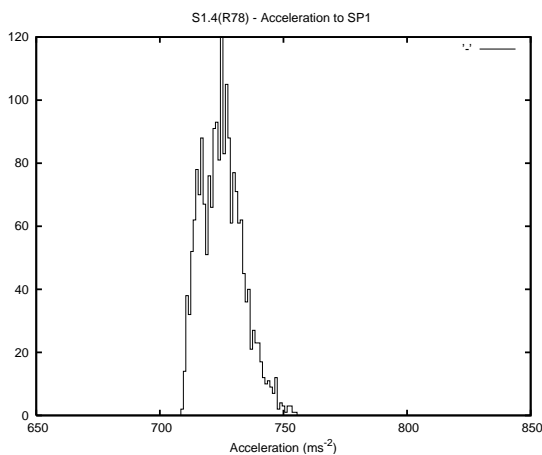

Target Performance Report - S1.4

Report Generated: October 5, 2013,

Last Actuation: 05/10/13 12:42:59

1 Operation Summary

	Last Shift	Total
Actuations:	60.0K	6586.0K
Quadrature Count errors:	0	0
Fiber ADC errors:	0	39
BPS errors (during actuation):	0	12
(R78) Gaps > 3s & < 10s:	0	50
(R78) Gaps > 10s:	1	167
(R78) SP2 Corrections:	11	1657
(R78) Capture Over/Under shoots:	1545/91	292764/44071

2 Mechanical Performance

Starting position for the last 2000 actuations.

Starting position width over time.

Acceleration for the last 2000 actuations.

Acceleration over time. Normalised to a temperature 45C using the temperature data collected by the system.