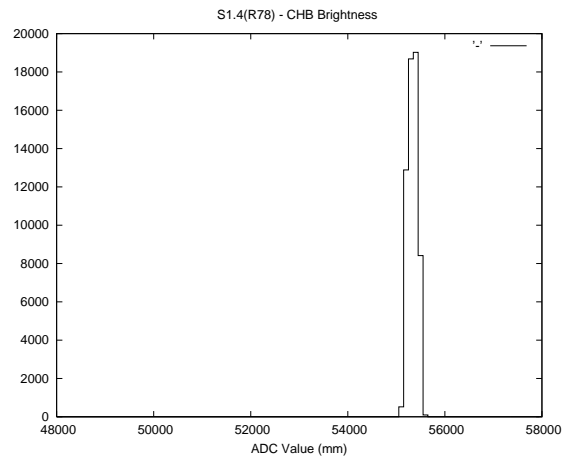

Target Performance Report - S1.4

Report Generated: October 5, 2013,

Last Actuation: 05/10/13 12:42:59

1 Operation Summary

	Last Shift	Total
Actuations:	60.0K	6586.0K
Quadrature Count errors:	0	0
Fiber ADC errors:	0	39
BPS errors (during actuation):	0	12
(R78) Gaps > 3s & < 10s:	0	50
(R78) Gaps > 10s:	1	167
(R78) SP2 Corrections:	11	1657
(R78) Capture Over/Under shoots:	1545/91	292764/44071

2 Mechanical Performance

Starting position for the last 2000 actuations.

Starting position width over time.

Acceleration for the last 2000 actuations.

Acceleration over time. Normalised to a temperature 45C using the temperature data collected by the system.

3 Optical Performance

4 BPS Check