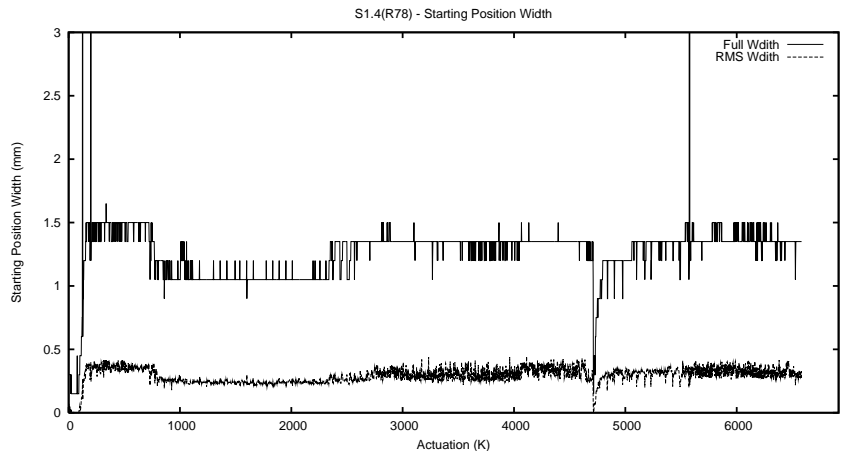

Target Performance Report - S1.4

Report Generated: October 5, 2013,

Last Actuation: 05/10/13 12:42:59

1 Operation Summary

	Last Shift	Total
Actuations:	60.0K	6586.0K
Quadrature Count errors:	0	0
Fiber ADC errors:	0	39
BPS errors (during actuation):	0	12
(R78) Gaps > 3s & < 10s:	0	50
(R78) Gaps > 10s:	1	167
(R78) SP2 Corrections:	11	1657
(R78) Capture Over/Under shoots:	1545/91	292764/44071

2 Mechanical Performance

Starting position for the last 2000 actuations.

Starting position width over time.

Acceleration for the last 2000 actuations.

Acceleration over time. Normalised to a temperature 45C using the temperature data collected by the system.