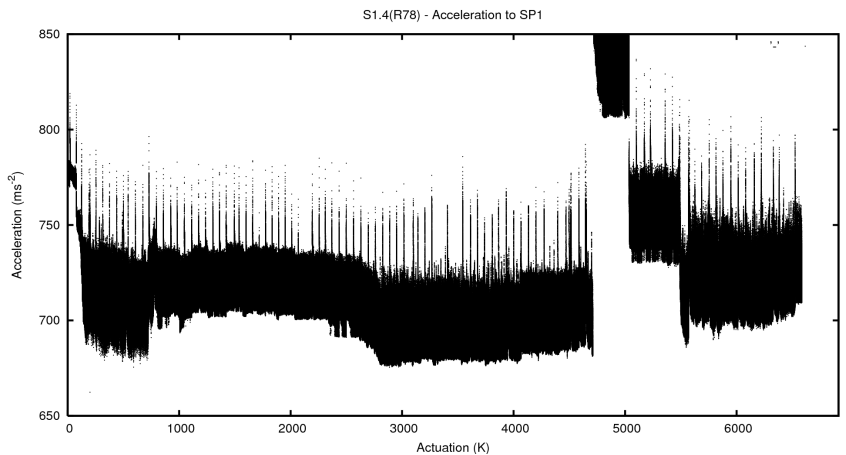

Target Performance Report - S1.4

Report Generated: October 5, 2013,

Last Actuation: 05/10/13 12:42:59

1 Operation Summary

	Last Shift	Total
Actuations:	60.0K	6586.0K
Quadrature Count errors:	0	0
Fiber ADC errors:	0	39
BPS errors (during actuation):	0	12
(R78) Gaps > 3s & < 10s:	0	50
(R78) Gaps > 10s:	1	167
(R78) SP2 Corrections:	11	1657
(R78) Capture Over/Under shoots:	1545/91	292764/44071

2 Mechanical Performance

Starting position for the last 2000 actuations.

Starting position width over time.

Acceleration for the last 2000 actuations.

Acceleration over time. Normalised to a temperature 45C using the temperature data collected by the system.

3 Optical Performance

4 BPS Check